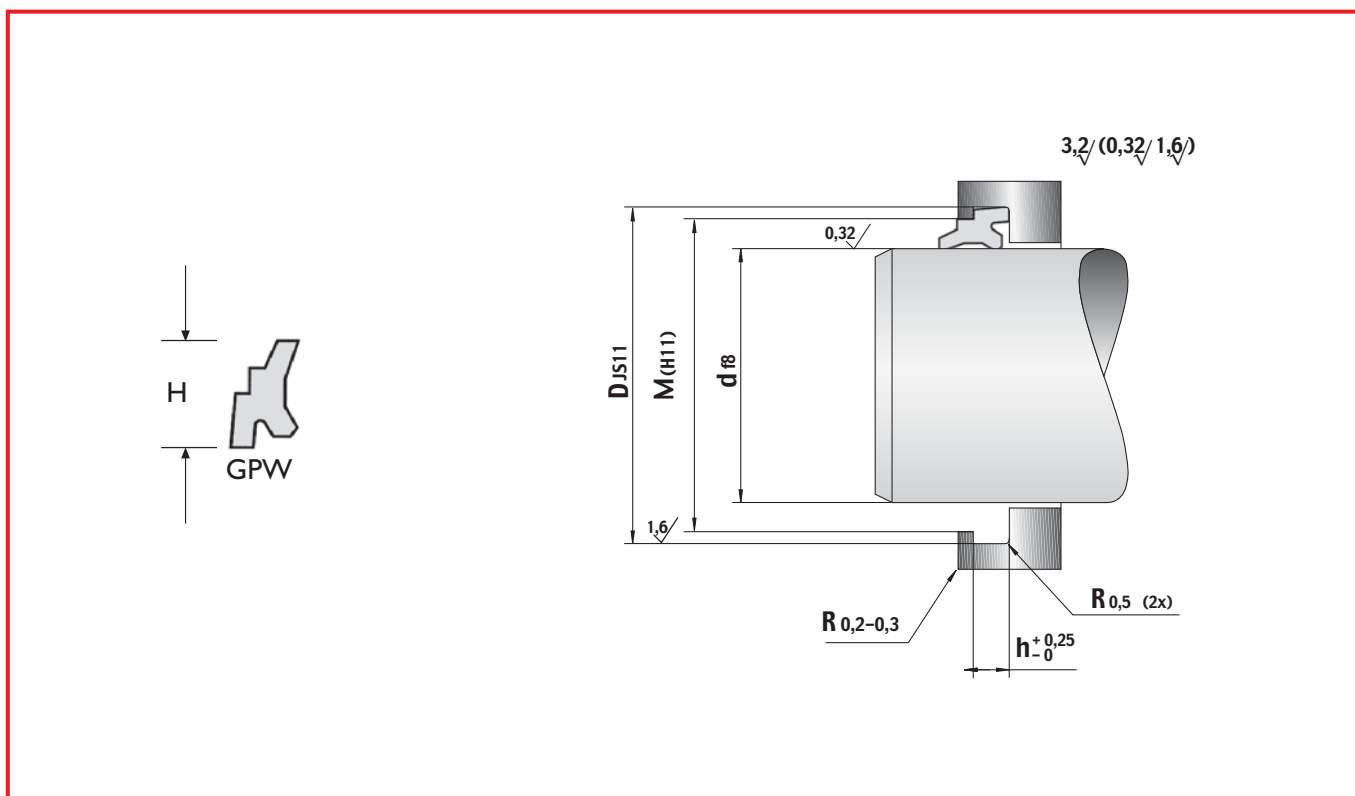

Raschiatori • Wipers

NS RIF. <i>Our ref.</i>	DIMENSIONI SEDI • <i>Housing dimensions</i>					PREZZO <i>Price</i>
	d	D	H	M	h	
GPW 10	10,00	18,00	8,00	13,50	4,00	€ 0,85
GPW 12	12,00	20,00	8,00	15,50	4,00	€ 0,85
GPW 14	14,00	22,00	8,00	17,50	4,00	€ 0,85
GPW 15	15,00	23,00	8,00	18,50	4,00	€ 0,85
GPW 16	16,00	24,00	8,00	19,50	4,00	€ 0,85
GPW 18	18,00	26,00	8,00	21,50	4,00	€ 0,85
GPW 20	20,00	28,00	8,00	23,50	4,00	€ 1,08
GPW 22	22,00	30,00	8,00	25,50	4,00	€ 1,08
GPW 25	25,00	33,00	8,00	28,50	4,00	€ 1,08
GPW 28	28,00	36,00	8,00	31,50	4,00	€ 1,08
GPW 30	30,00	38,00	8,00	33,50	4,00	€ 1,26
GPW 32	32,00	40,00	8,00	35,50	4,00	€ 1,25
GPW 35	35,00	43,00	8,00	38,50	4,00	€ 1,25
GPW 36	36,00	44,00	8,00	39,50	4,00	€ 1,25
GPW 38	38,00	46,00	8,00	41,50	4,00	€ 1,25
GPW 40	40,00	48,00	8,00	43,50	4,00	€ 1,25
GPW 42	42,00	50,00	8,00	45,50	4,00	€ 1,31
GPW 45	45,00	53,00	8,00	48,50	4,00	€ 1,31
GPW 50	50,00	58,00	8,00	53,50	4,00	€ 1,48
GPW 55	55,00	63,00	8,00	58,50	4,00	€ 1,59