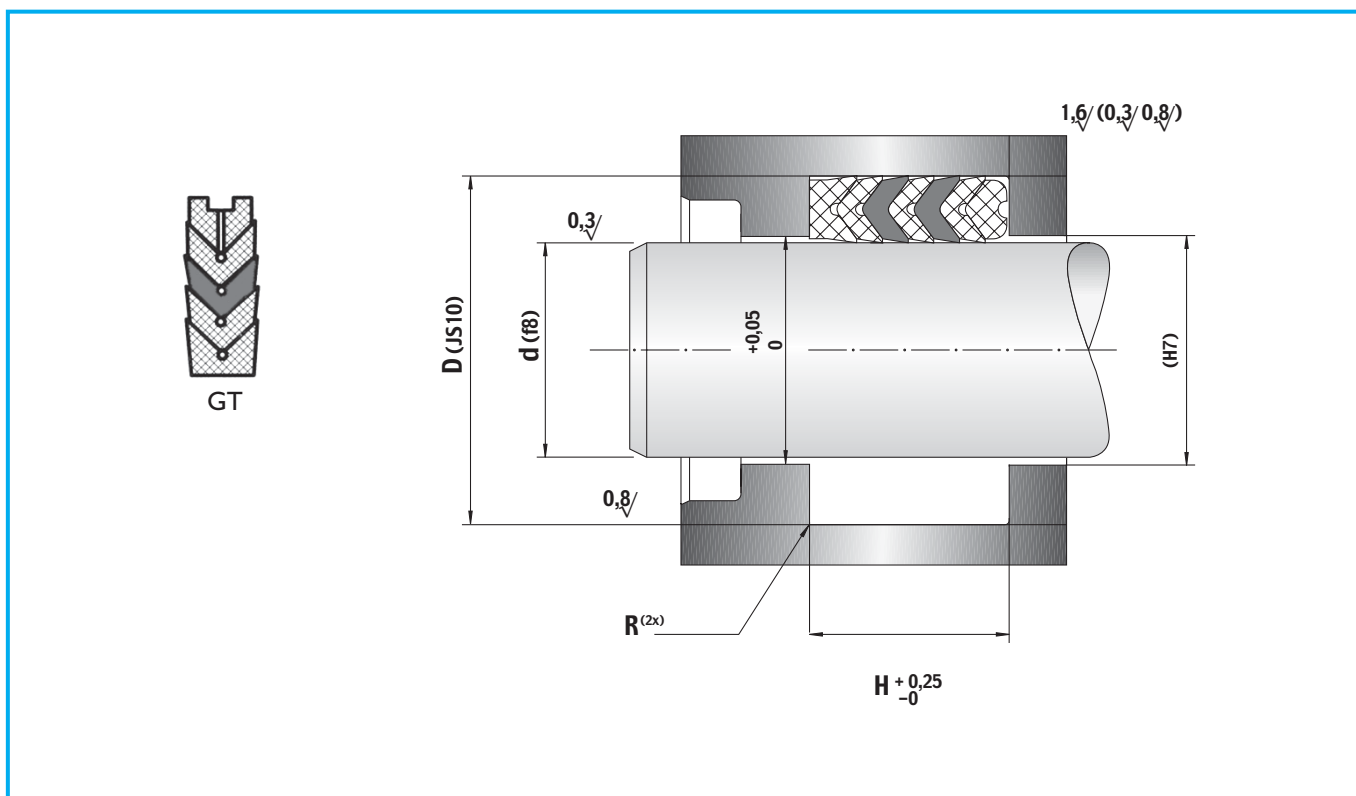

Guarnizioni per stelo • Rod seals

NS RIF. • Our ref.	GT/5	GT/7	ALTRI RIF. Other ref.	DIMENSIONI SEDI • Housing dimensions			PREZZO Price
				D	d	H	
		7001	070031	18,00	8,00	18,50	€ 9,45
5003			078039	20,00	10,00	11,00	€ 9,45
		7002	078039	20,00	10,00	18,50	€ 9,45
		7003	086047	22,00	12,00	18,50	€ 9,45
		7004	094055	24,00	14,00	18,50	€ 9,45
5004			098047	25,00	12,00	14,35	€ 9,45
		7005	098059	25,00	14,00	18,50	€ 9,45
		7006	102062	26,00	16,00	18,50	€ 9,45
		7007	110070	28,00	18,00	18,50	€ 9,45
5006			114062	29,00	16,00	14,35	€ 9,45
		7008	118078	30,00	20,00	18,50	€ 9,45
5007			118078	30,00	20,00	21,50	€ 10,04
5008			122070	31,00	18,00	14,32	€ 10,04
5009			124078	31,50	20,00	17,50	€ 10,04
5009/1			125078	32,00	20,00	17,50	€ 10,04
		7009	125078	32,00	20,00	22,50	€ 10,04
5010			125086	32,00	22,00	18,15	€ 10,04
		7010	125086	32,00	22,00	18,50	€ 10,04
5011			129078	33,00	20,00	14,35	€ 10,04
		7011	133086	34,00	22,00	22,50	€ 10,04