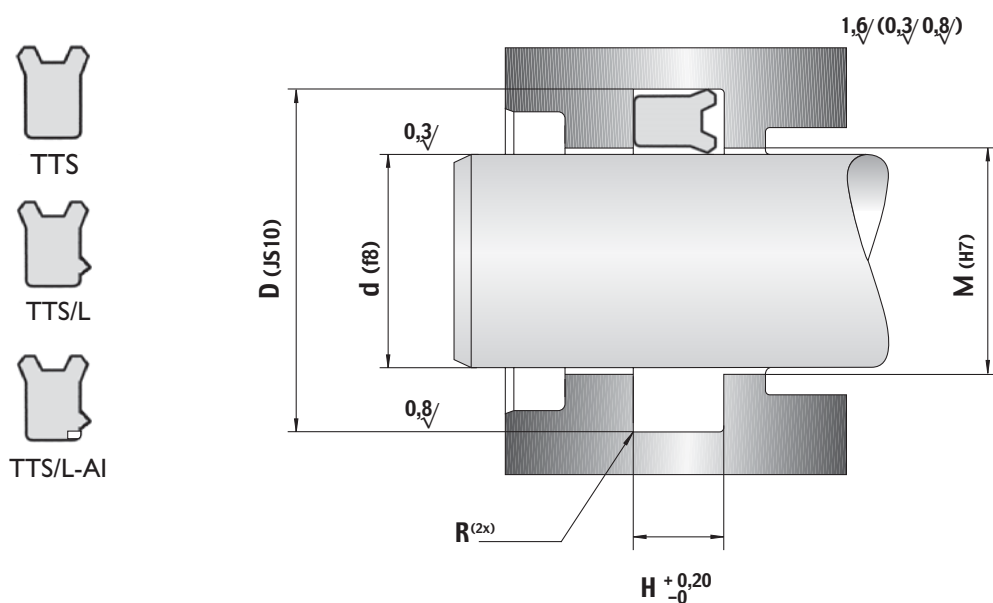

Guarnizioni per stelo • Rod seals

NS RIF. <i>Our ref.</i>	ALTRI RIF. <i>Other ref.</i>	DIMENSIONI SEDI • <i>Housing dimensions</i>			PREZZO <i>Price</i>
		d	D	H	
TTS 501	6-14-5,8/L	6,00	14,00	6,30	€ 0,77
TTS 502	6,35-14,3-6/L	6,35	14,30	7,00	€ 0,83
TTS 502/1	8-14-5,5/L	8,00	14,00	6,00	€ 0,83
TTS 503	8-16-5,8/L	8,00	16,00	6,30	€ 0,83
TTS 504	10-16-4,8/L	10,00	16,00	5,40	€ 0,83
TTS 505	10-18-5,8/L	10,00	18,00	6,30	€ 0,88
TTS 506	12-18-4,5	12,00	18,00	5,00	€ 0,88
TTS 507	12-19-5,7/L	12,00	19,00	6,30	€ 1,02
TTS 508	12-20-5,8	12,00	20,00	6,30	€ 1,02
TTS 509	12-20-5,8/L	12,00	20,00	6,30	€ 1,02
TTS 510	12-23-6,5/L	12,00	23,00	7,50	€ 1,02
TTS 510/1	13-24-6/L	13,00	24,00	7,00	€ 1,02
TTS 511	14-20-4,8/L	14,00	20,00	5,30	€ 1,02
TTS 512	14-22-5,8/L	14,00	22,00	6,30	€ 1,02
TTS 512/1	14-23-5,6/L	14,00	23,00	6,00	€ 1,03
TTS 512/2	14-23-5,8/L	14,00	23,00	6,30	€ 1,03
TTS 512/3	14,5-20-3,5	14,50	20,00	4,00	€ 1,03
TTS 513	15-21,5-4,2/L	15,00	21,50	5,00	€ 1,08
TTS 514	15,4-25,5-6,5/L	15,40	25,50	7,40	€ 1,08
TTS 515	16-22-4	16,00	22,00	4,50	€ 1,08