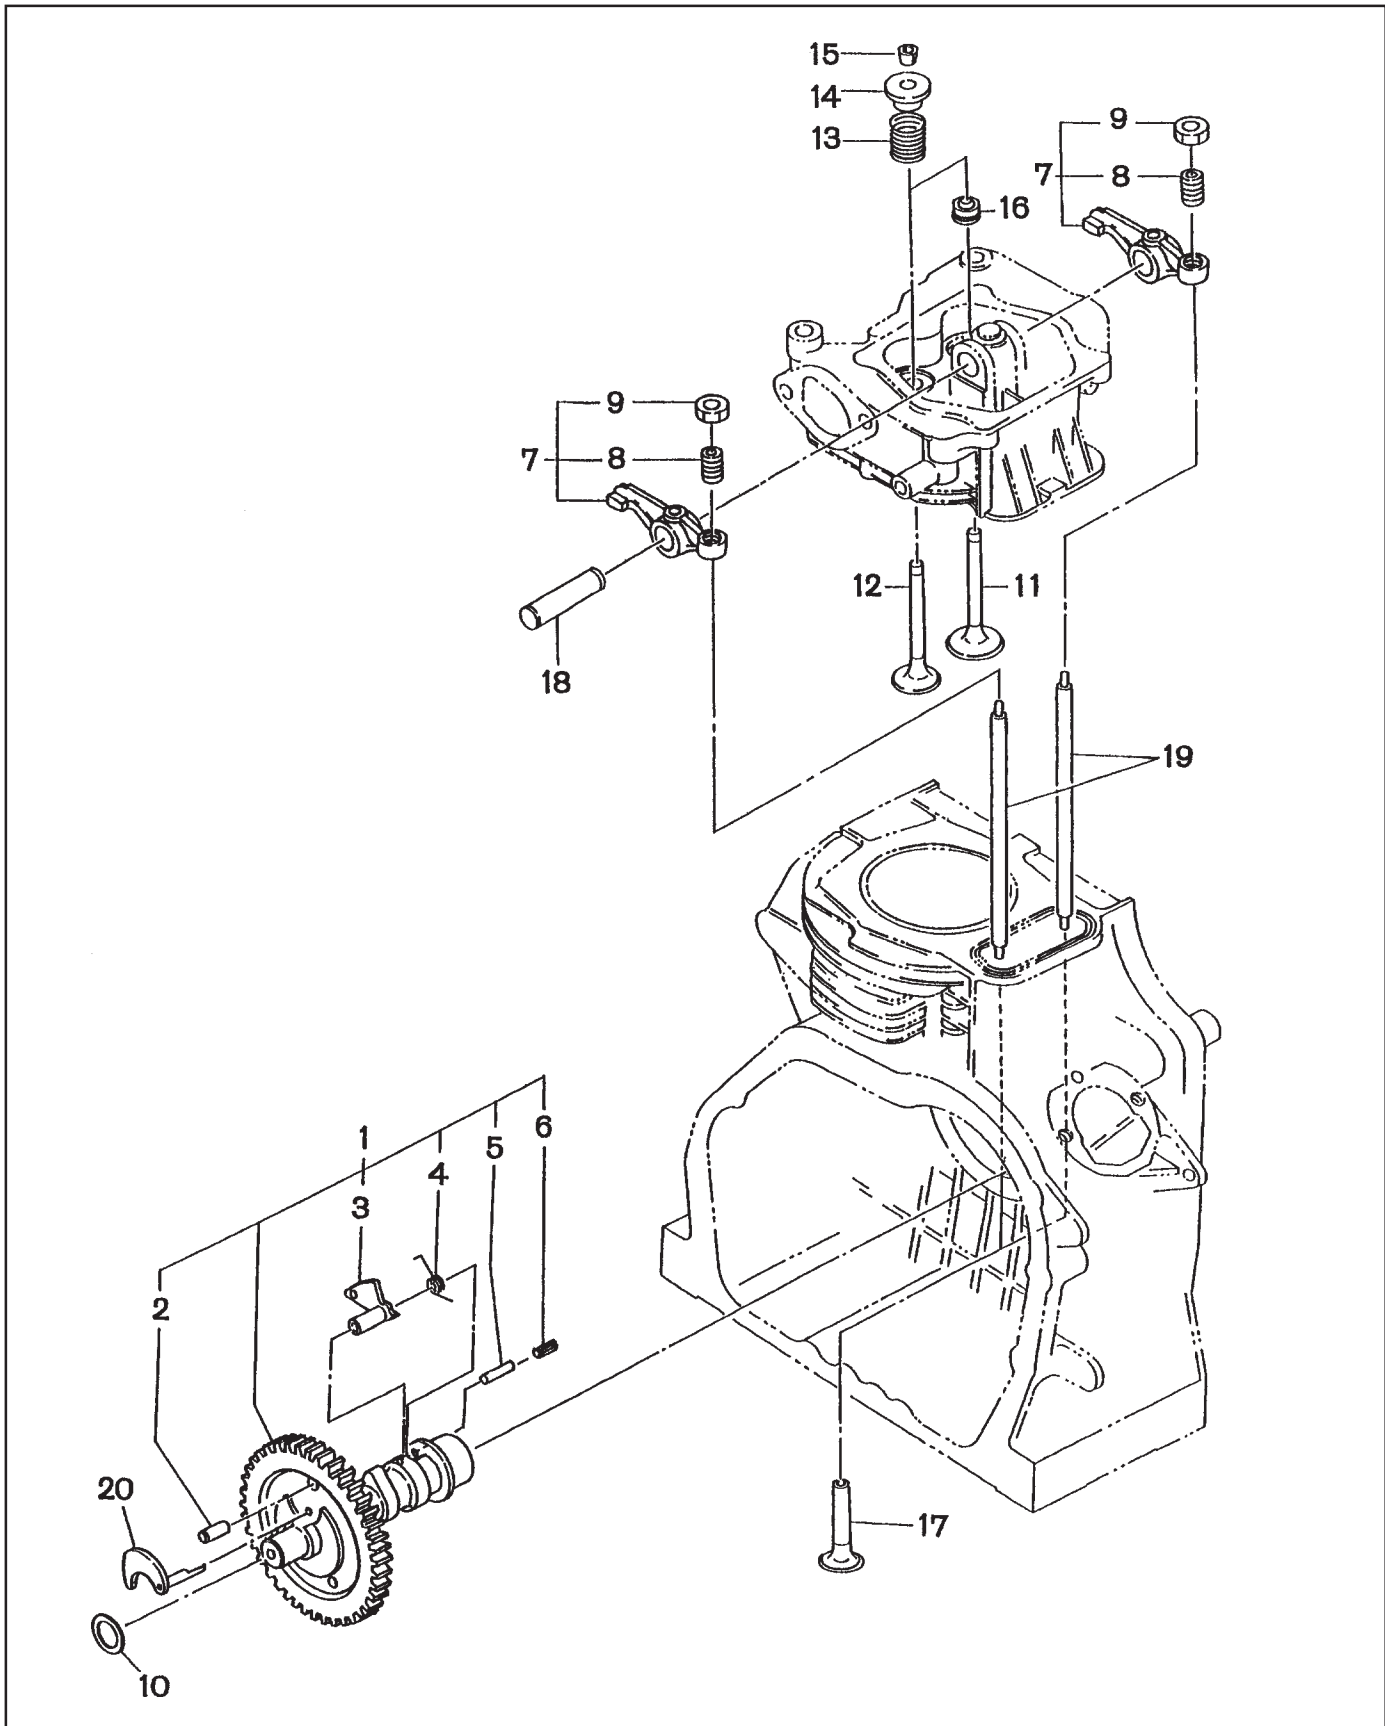

FIG. 5 CAMSHAFT and VALVE ROCKER GROUP- PTD206T & PTD306