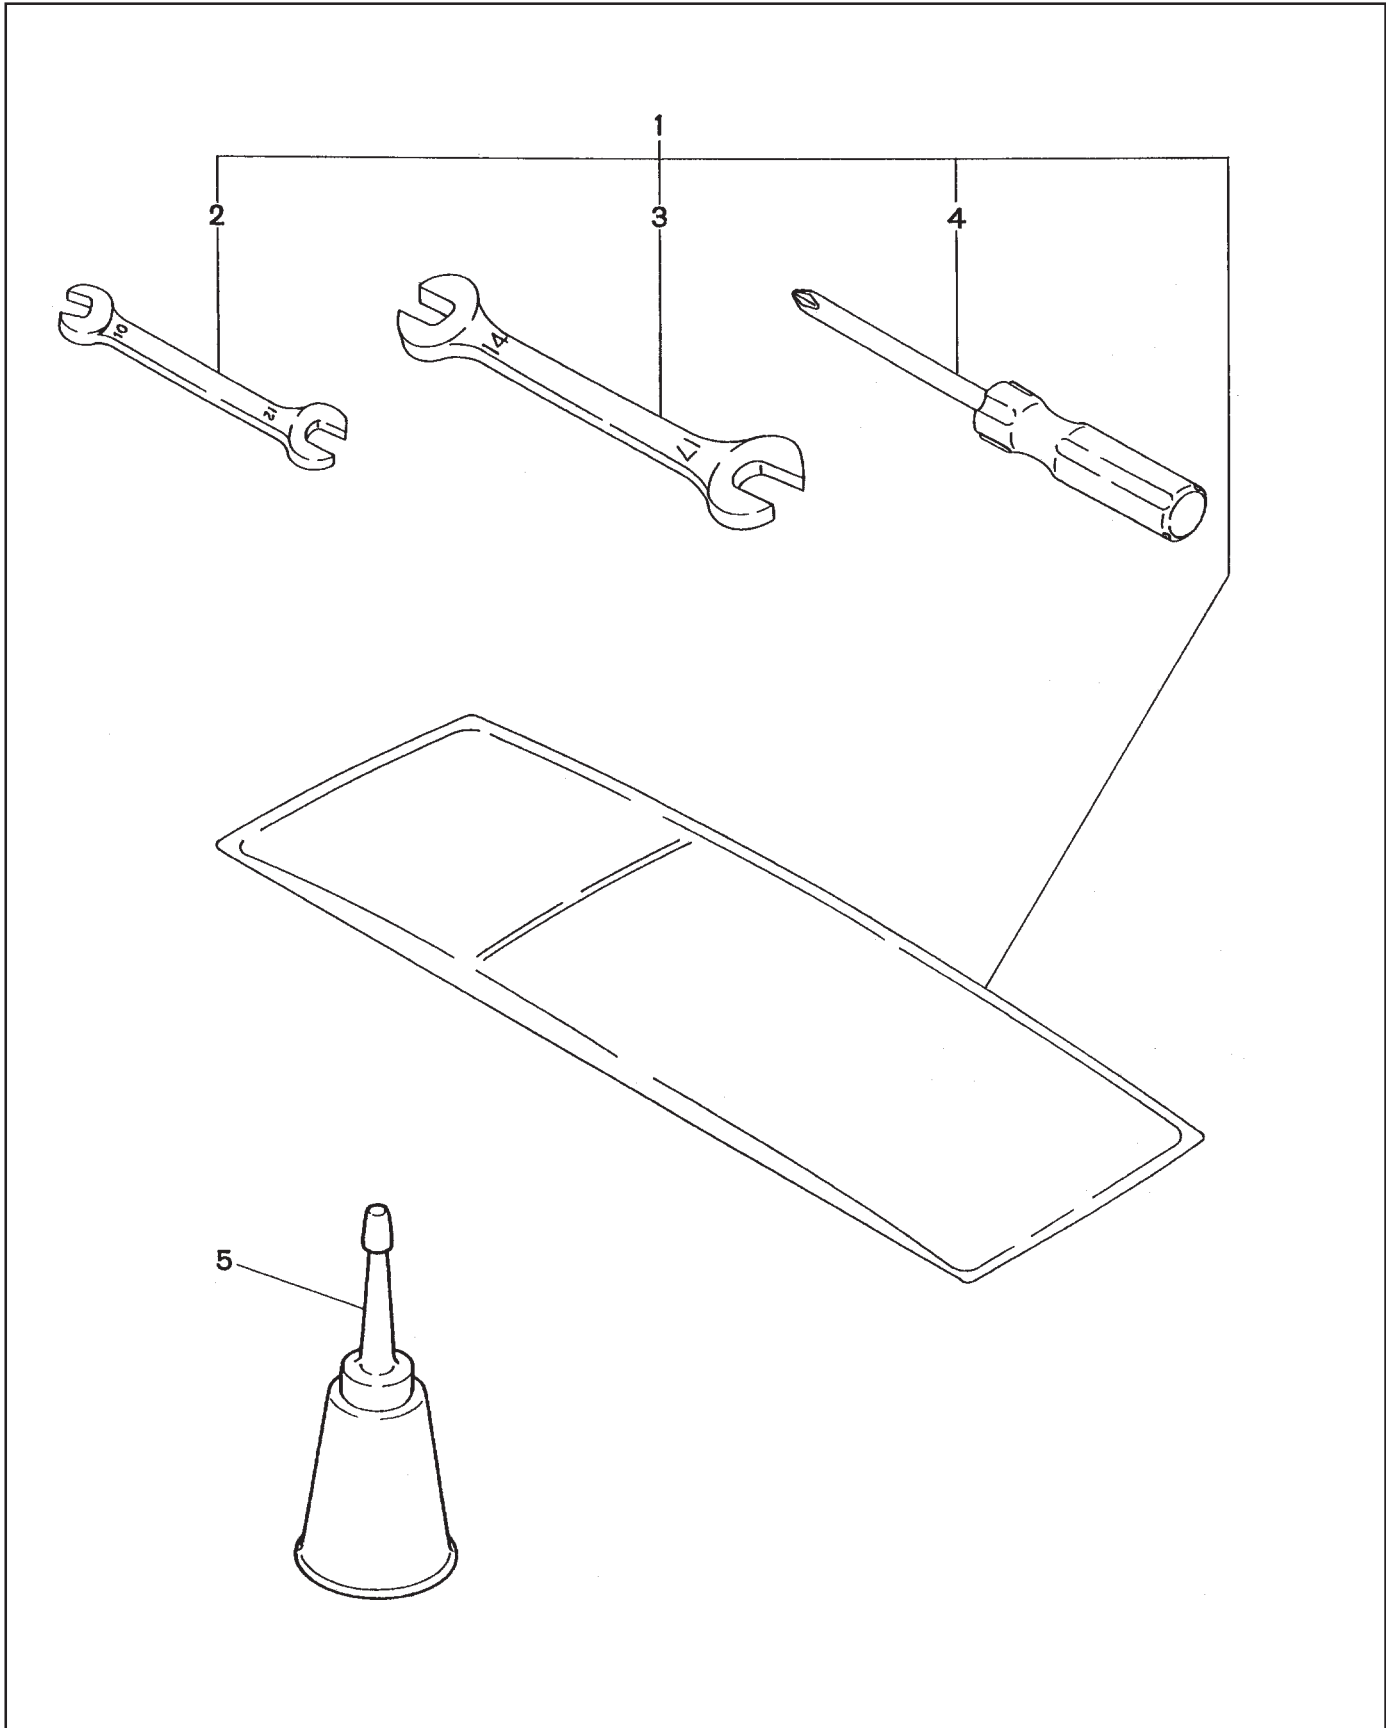

FIG. 10 FUEL SYSTEM GROUP- PTD206T & PTD306

REF	PART NUMBER	DESCRIPTION	QTY	REMARKS
1	243-64301-00	OIL FILTER ASS'Y	1	
2	228-63902-03	OIL PUMP, outer	1	
3	243-66020-01	COVER, oil pump	1	
*4	243-62101-20	FUEL FILTER ASS'Y	1	Includes items 5,6
5	228-62112-08	PACKING	1	
6	228-62111-08	PLUG	1	
*7	255-63103-00	INJECTION PUMP ASS'Y	1	Includes items 8 thru 14
8	243-63131-08	PLUNGER ASS'Y	1	
9	243-63103-08	DELIVERY VALVE	1	
10	243-63104-08	SPRING D.V.	1	
11	243-63105-08	GASKET	1	
12	243-63107-08	"O" RING	1	
13	243-63129-08	"O" RING	2	
14	243-63130-08	SCREW	2	
17	243-65001-03	GASKET, injection pump(t=0.1)	1	select one piece only
17	243-65002-03	GASKET, injection pump(t=0.2)	1	select one piece only
17	243-65003-03	GASKET, injection pump(t=0.3)	1	select one piece only
*18	243-63201-00	NOZZLE ASS'Y	1	Includes item 19
19	243-63204-08	NOZZLE	1	
20	228-65004-03	GASKET, nozzle	1	
21	243-63301-21	INJECTION PIPE, compl.	1	
22	214-63601-13	OIL GAUGE	2	
23	021-32000-10	GASKET	2	
24	243-66001-01	BRACKET, nozzle 1	1	
26	085-10600-00	RUBBER PIPE (Ø6 x Ø12 x 180mm)	1	
27	085-10600-00	RUBBER PIPE (Ø6 x Ø12 x 120mm)	1	
28	085-14500-00	RUBBER PIPE (Ø4.5 x Ø9 x 90mm)	1	
29	085-14500-00	RUBBER PIPE (Ø4.5 x Ø9 x 135mm)	1	
30	056-11100-20	HOSE CLAMP	4	
31	056-10800-10	HOSE CLAMP	4	
*32	243-66520-10	T-CONNECTOR ASS'Y	1	Includes items 33,34
33	243-66521-08	NUT	1	
34	243-66506-08	PACKING	1	
36	002-38060-00	FLANGE NUT	4	
37	001-14061-60	BOLT and WASHER ASS'Y	4	
38	006-26202-00	"O" RING	1	
39	006-26103-30	"O" RING	1	
40	004-11061-60	SCREW	3	

FIG. 11 ACCESSORIES GROUP- PTD206T & PTD306