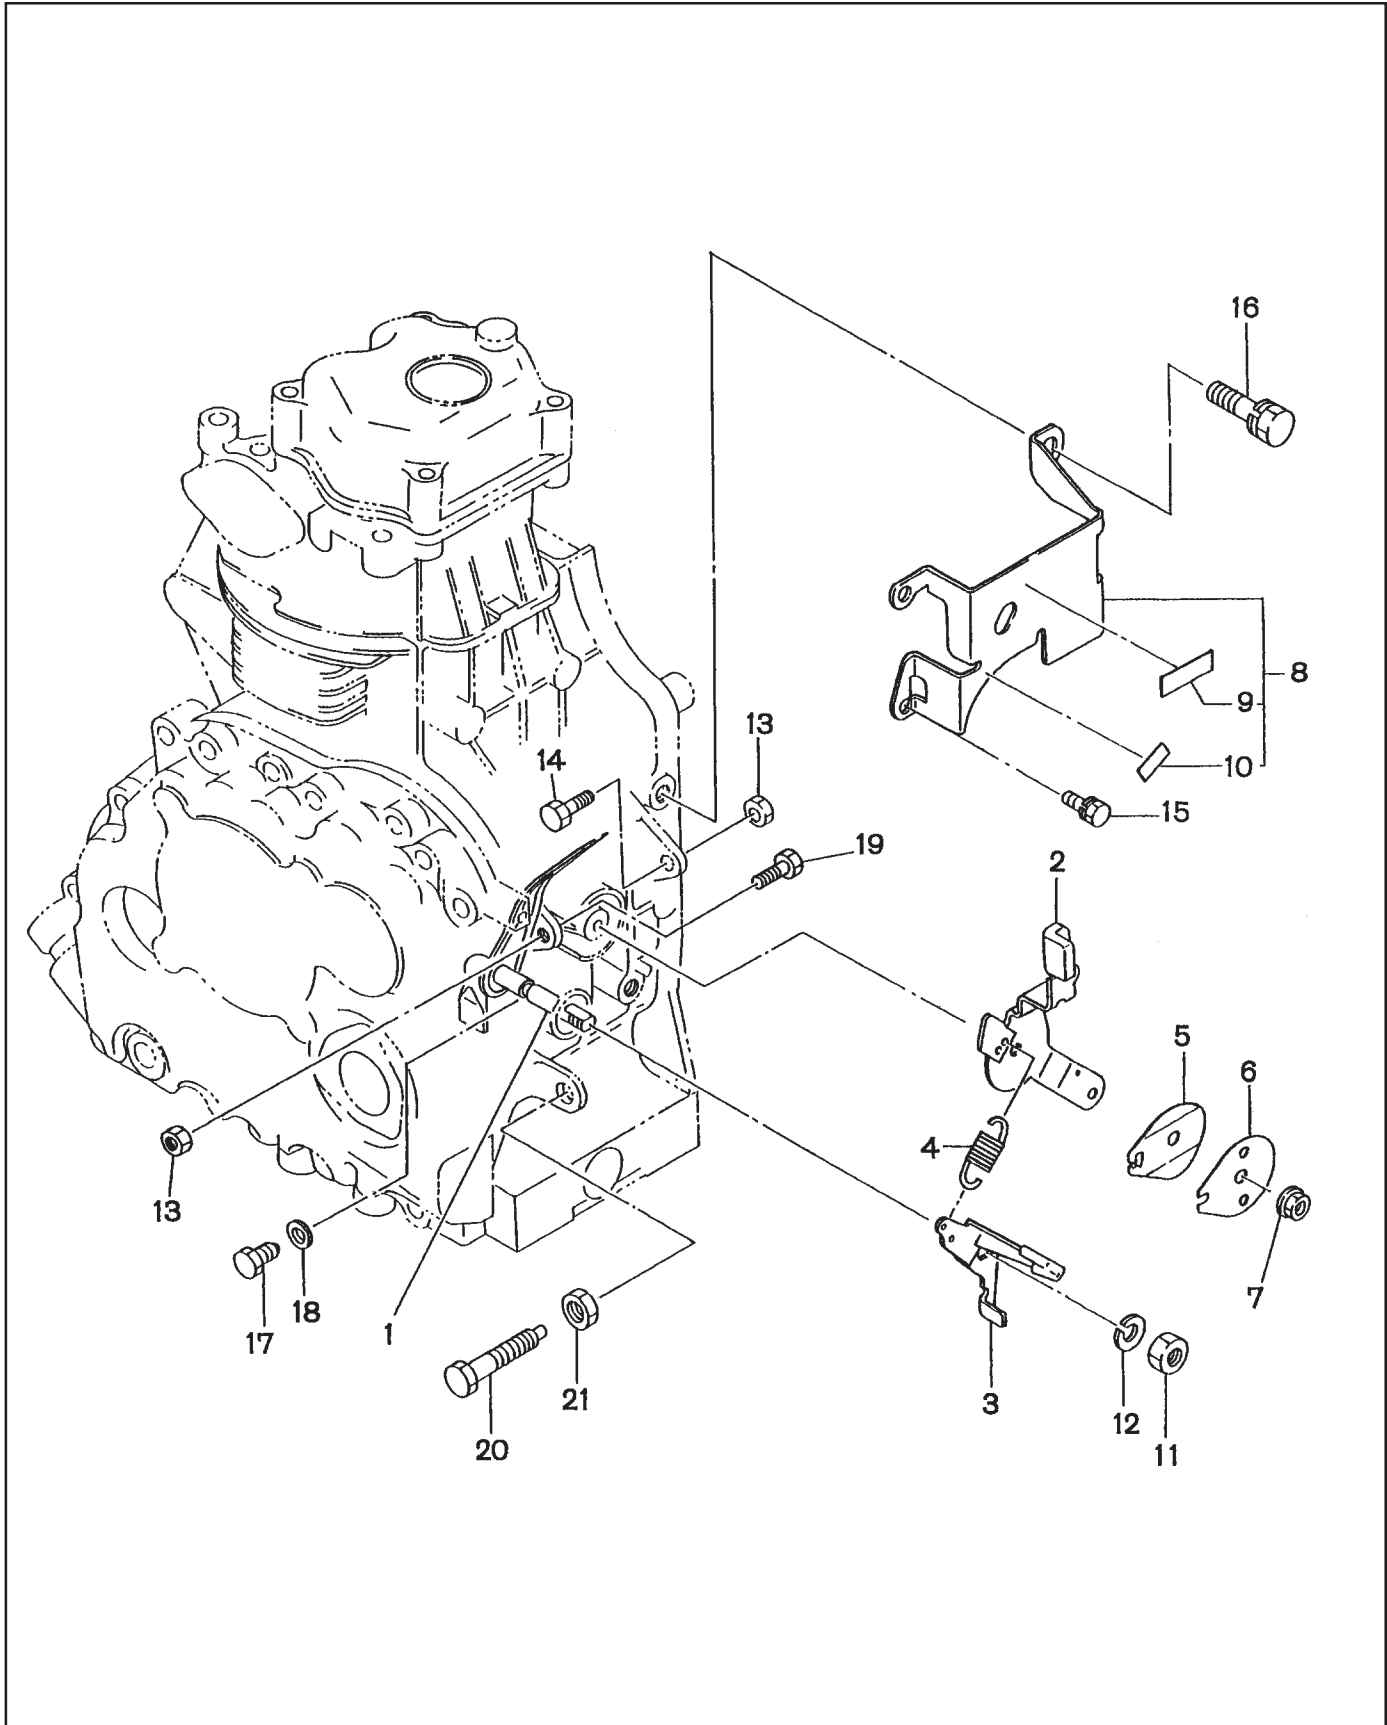

FIG. 7 GOVERNOR OPERATION GROUP- PTD206T & PTD306