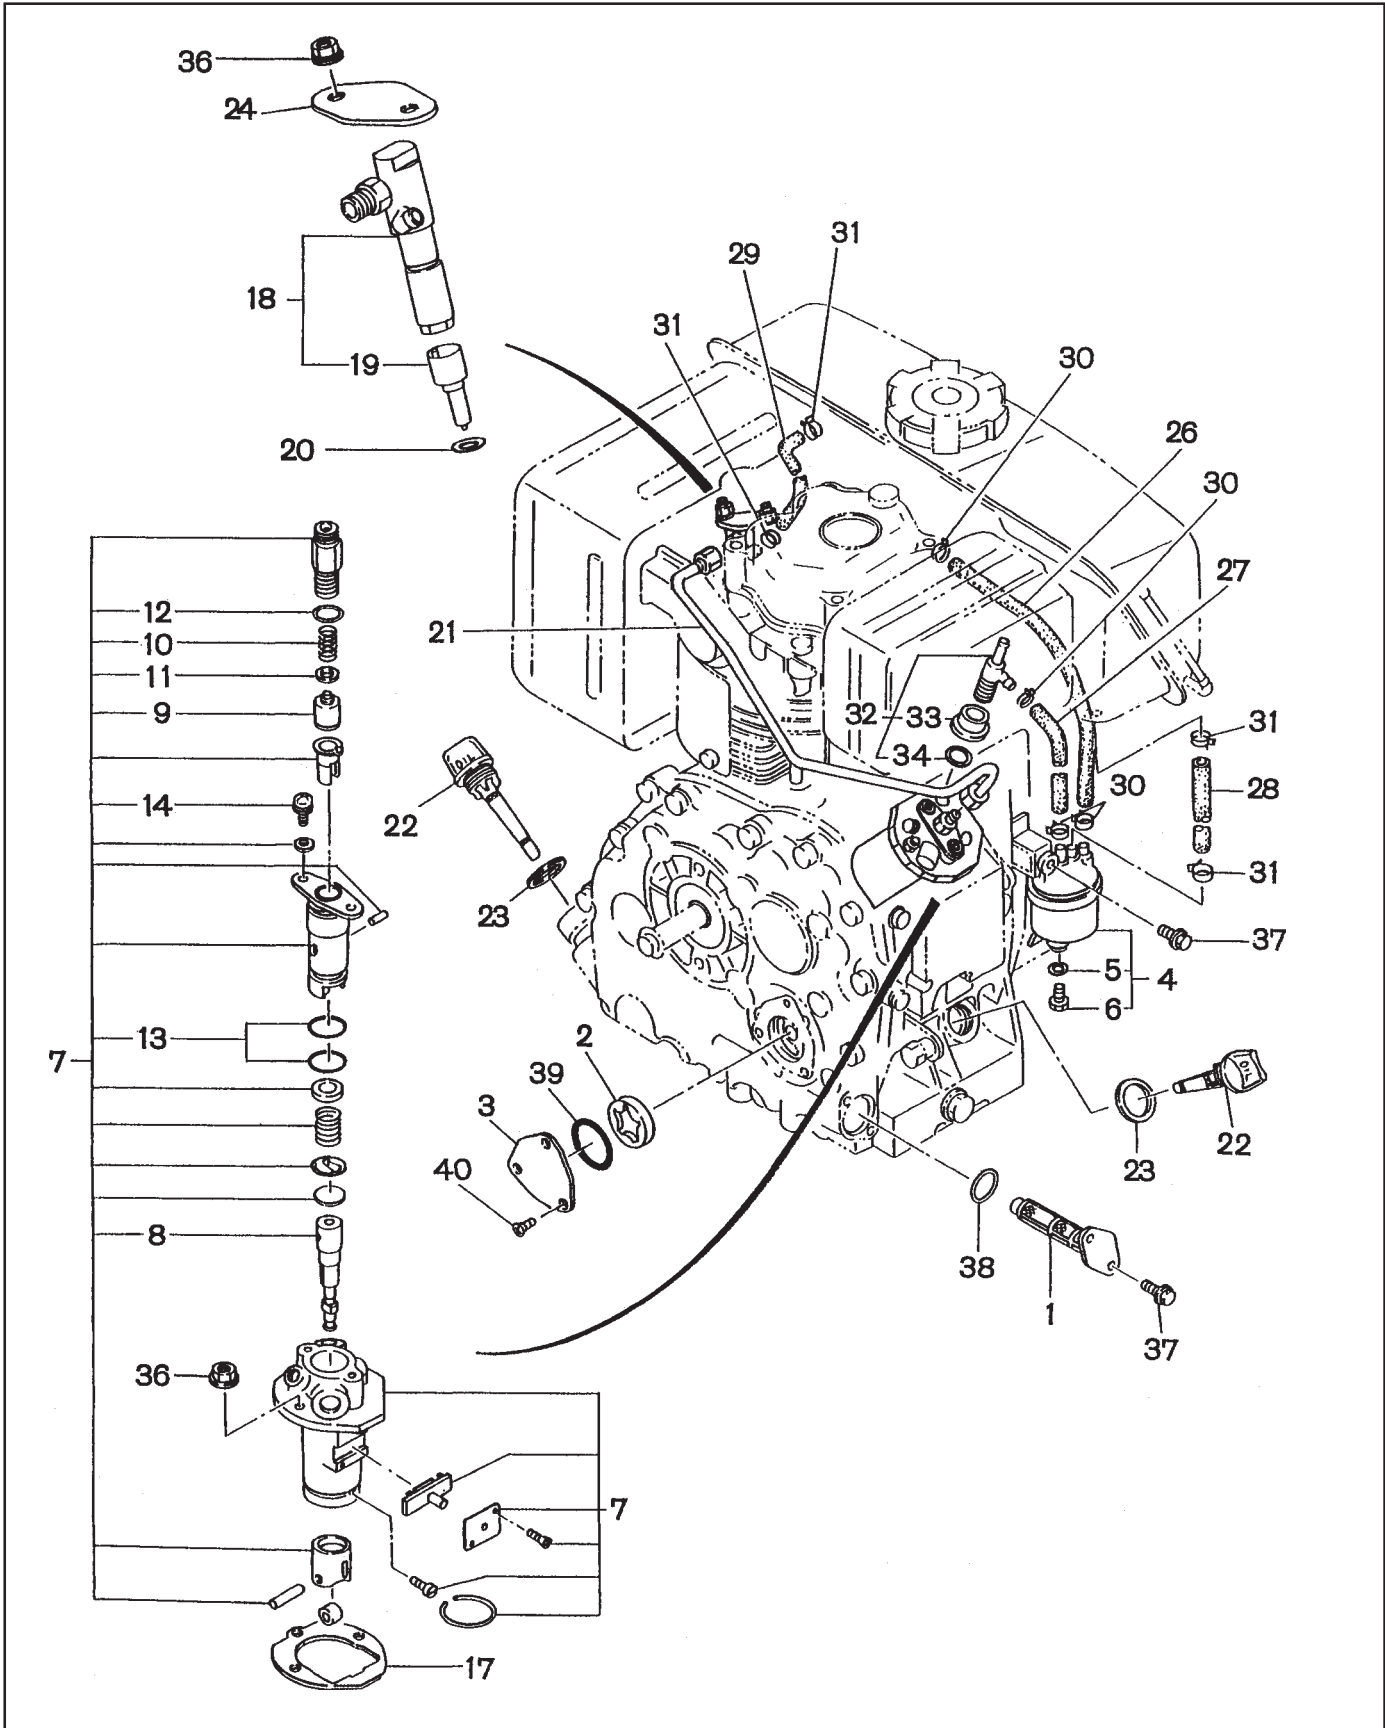

FIG. 10 FUEL SYSTEM GROUP- PTD206T & PTD306

FIG. 10 FUEL SYSTEM GROUP- PTD206T & PTD306

FIG. 10 FUEL SYSTEM GROUP- PTD206T & PTD306

REF	PART NUMBER	DESCRIPTION	QTY	REMARKS
1	243-64301-00	OIL FILTER ASS'Y	1	
2	228-63902-03	OIL PUMP, outer	1	
3	243-66020-01	COVER, oil pump	1	
*4	243-62101-20	FUEL FILTER ASS'Y	1	Includes items 5,6
5	228-62112-08	PACKING	1	
6	228-62111-08	PLUG	1	
*7	255-63103-00	INJECTION PUMP ASS'Y	1	Includes items 8 thru 14
8	243-63131-08	PLUNGER ASS'Y	1	
9	243-63103-08	DELIVERY VALVE	1	
10	243-63104-08	SPRING D.V.	1	
11	243-63105-08	GASKET	1	
12	243-63107-08	"O" RING	1	
13	243-63129-08	"O" RING	2	
14	243-63130-08	SCREW	2	
17	243-65001-03	GASKET, injection pump(t=0.1)	1	select one piece only
17	243-65002-03	GASKET, injection pump(t=0.2)	1	select one piece only
17	243-65003-03	GASKET, injection pump(t=0.3)	1	select one piece only
*18	243-63201-00	NOZZLE ASS'Y	1	Includes item 19
19	243-63204-08	NOZZLE	1	
20	228-65004-03	GASKET, nozzle	1	
21	243-63301-21	INJECTION PIPE, compl.	1	
22	214-63601-13	OIL GAUGE	2	
23	021-32000-10	GASKET	2	
24	243-66001-01	BRACKET, nozzle 1	1	
26	085-10600-00	RUBBER PIPE (Ø6 x Ø12 x 180mm)	1	
27	085-10600-00	RUBBER PIPE (Ø6 x Ø12 x 120mm)	1	
28	085-14500-00	RUBBER PIPE (Ø4.5 x Ø9 x 90mm)	1	
29	085-14500-00	RUBBER PIPE (Ø4.5 x Ø9 x 135mm)	1	
30	056-11100-20	HOSE CLAMP	4	
31	056-10800-10	HOSE CLAMP	4	
*32	243-66520-10	T-CONNECTOR ASS'Y	1	Includes items 33,34
33	243-66521-08	NUT	1	
34	243-66506-08	PACKING	1	
36	002-38060-00	FLANGE NUT	4	
37	001-14061-60	BOLT and WASHER ASS'Y	4	
38	006-26202-00	"O" RING	1	
39	006-26103-30	"O" RING	1	
40	004-11061-60	SCREW	3