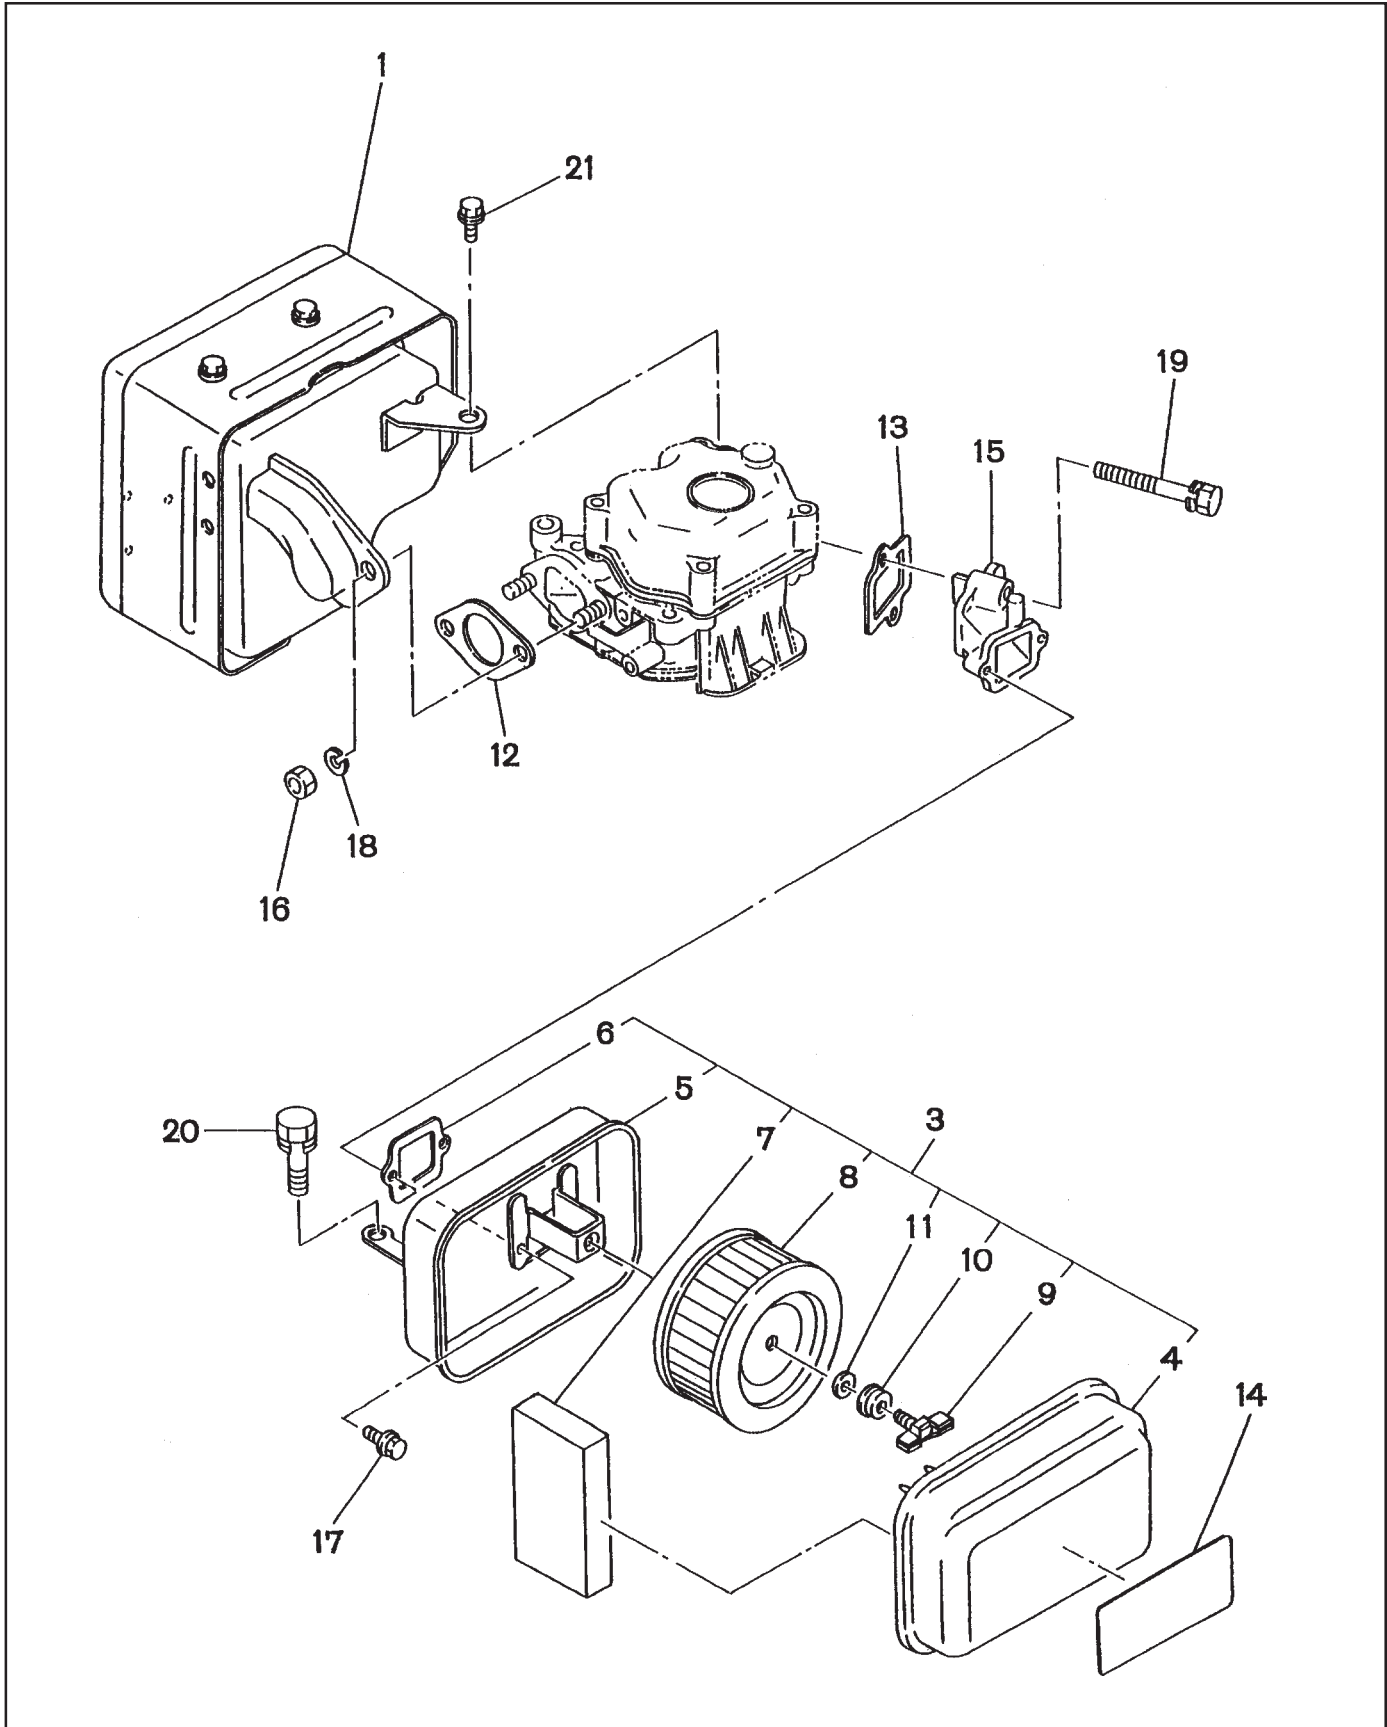

FIG. 6 MUFFLER and AIR CLEANER GROUP- PTD206T & PTD306