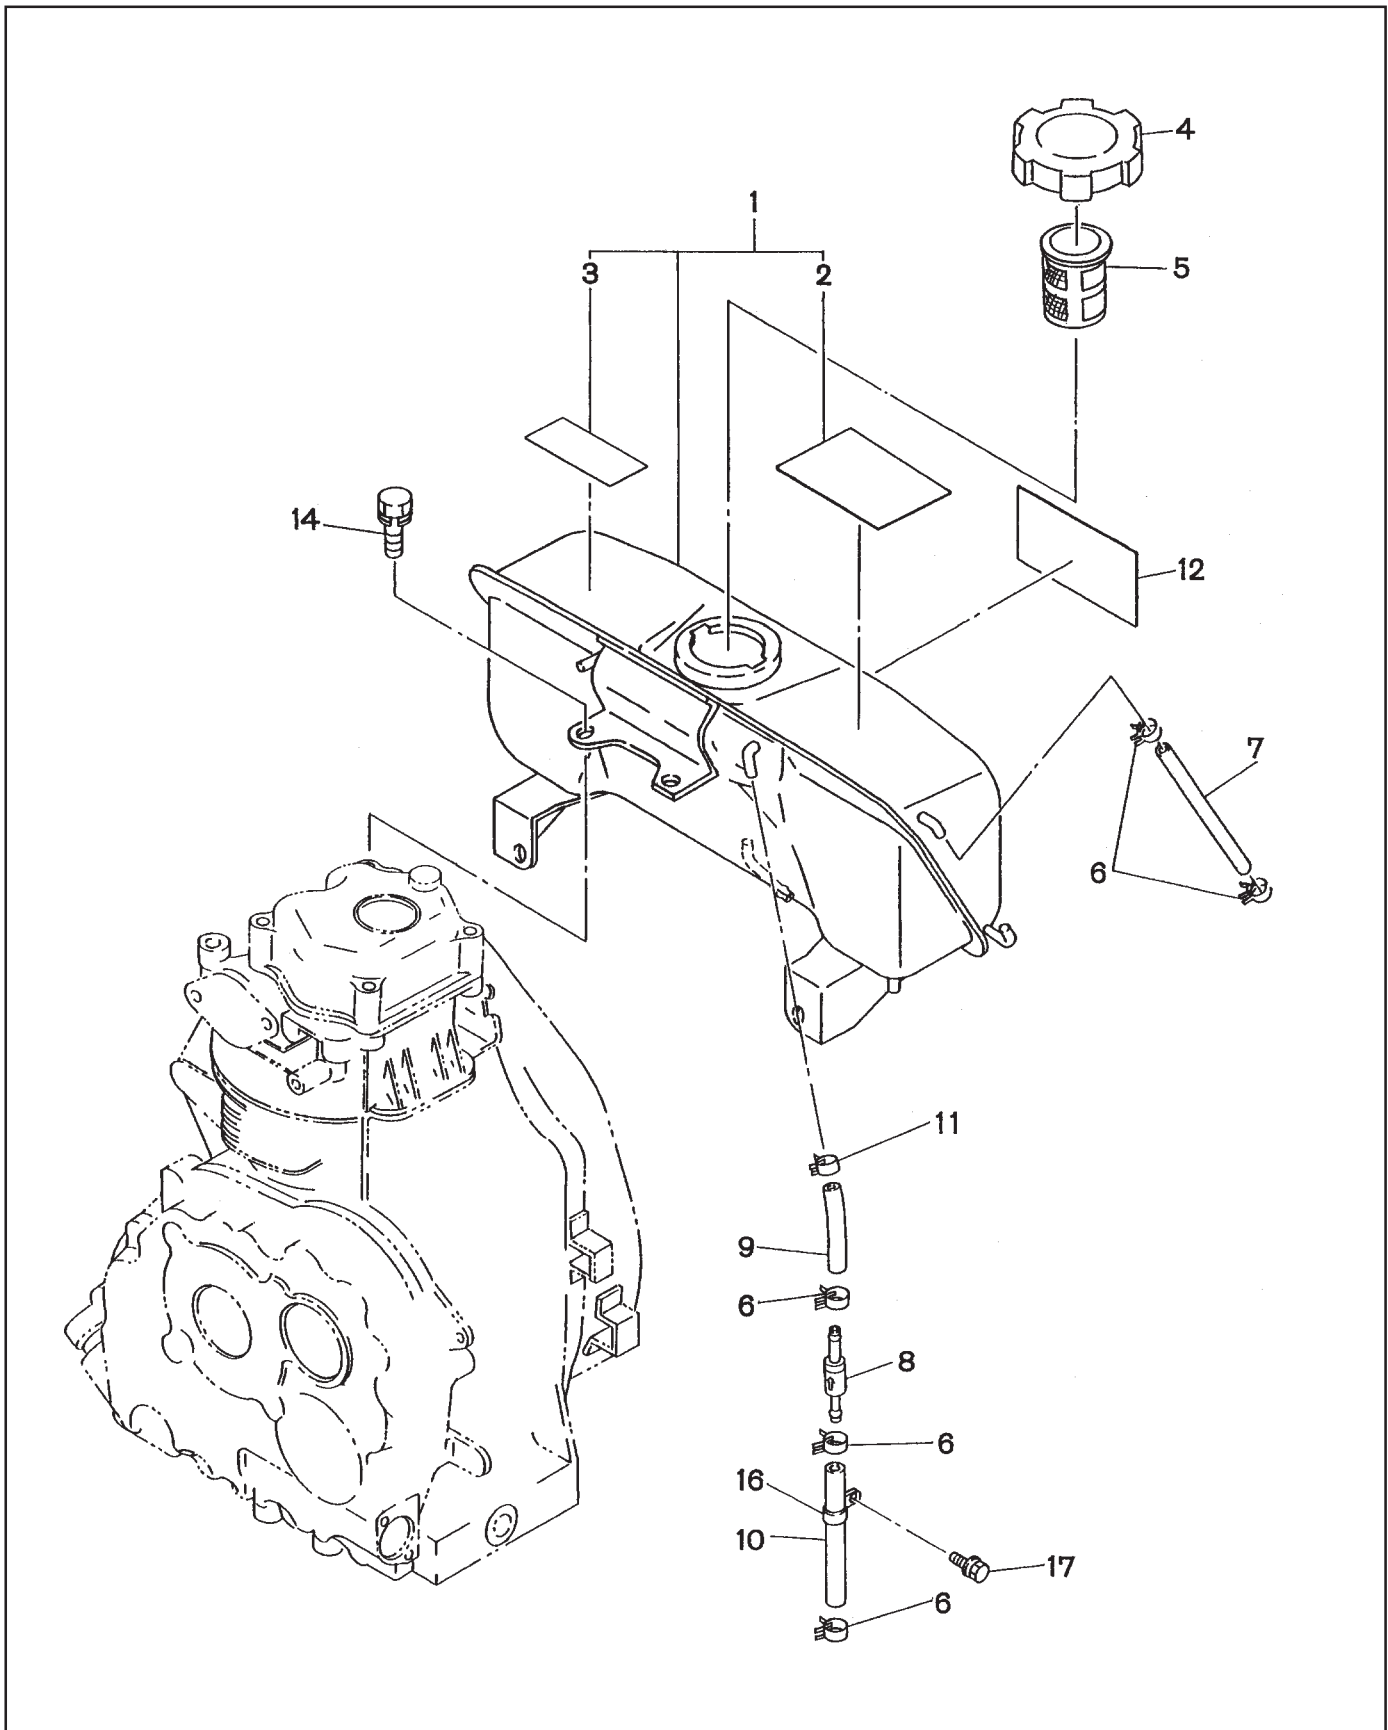

FIG. 9 FUEL TANK GROUP- PTD206T & PTD306

FIG. 9 FUEL TANK GROUP- PTD206T & PTD306