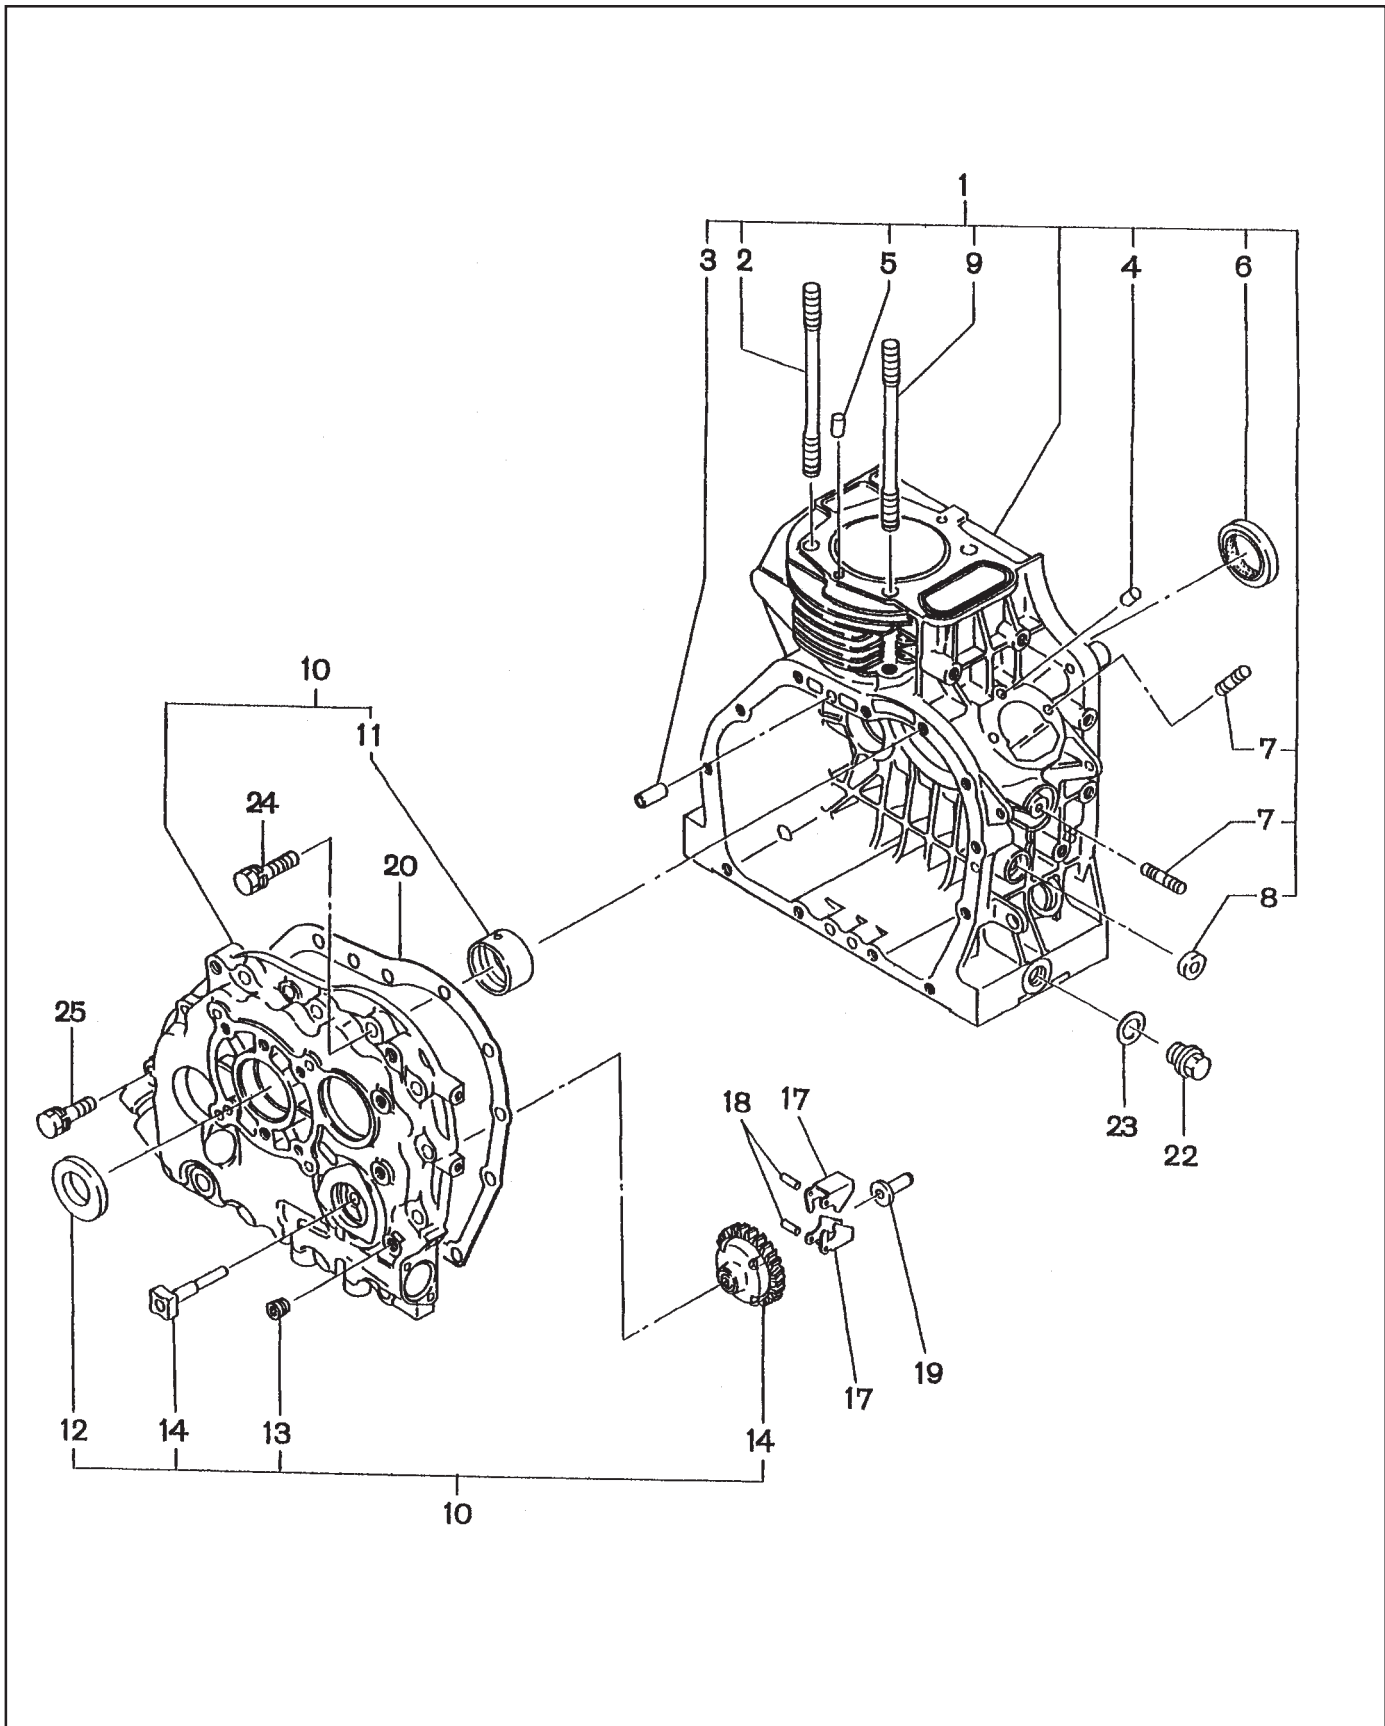

FIG. 2 CRANKCASE GROUP - PTD206T & PTD306

FIG. 3 CYLINDER HEAD GROUP - PTD206T & PTD306

FIG. 4 CRANKSHAFT and PISTON GROUP - PTD206T & PTD306

**FIG. 4 CRANKSHAFT and PISTON GROUP - PTD206T & PTD306**

REF	PART NUMBER	DESCRIPTION	QTY	REMARKS
*1	243-20301-31	CRANKSHAFT, compl.	1	Includes item 3
3	060-03500-20	BALL BEARING	1	
*5	243-22510-00	CONNECTING ROD ASS'Y	1	Includes item 6
6	243-23002-03	CONNECTING ROD BOLT	2	
7	243-22801-03	LARGE END BEARING, STD.	2	
7	243-22802-03	LARGE END BEARING, under size 0.25mm	2	
7	243-22803-03	LARGE END BEARING, under size 0.50mm	2	
8	243-23401-13	PISTON, STD.	1	
8	243-23402-13	PISTON, over size 0.25mm	1	
8	243-23403-13	PISTON, over size 0.50mm	1	
9	243-23301-03	PISTON PIN	1	
10	243-23501-27	PISTON RING SET, STD.	1	
10	243-23502-27	PISTON RING SET, over size 0.25mm	1	
10	243-23503-27	PISTON RING SET, over size 0.50mm	1	
11	056-52000-30	CLIP	2	
12	243-22410-13	FLYWHEEL	1	
14	243-25001-03	THRUST WASHER (t=0.8)	1	select one piece only
14	243-25002-03	THRUST WASHER (t=1.0)	1	select one piece only
14	243-25003-03	THRUST WASHER (t=1.2)	1	select one piece only
15	032-30300-10	WOODRUFF KEY	1	
16	002-18180-00	NUT	1	
17	003-20180-00	SPRING WASHER	1	
18	011-00600-10	FLANGE BOLT	2	