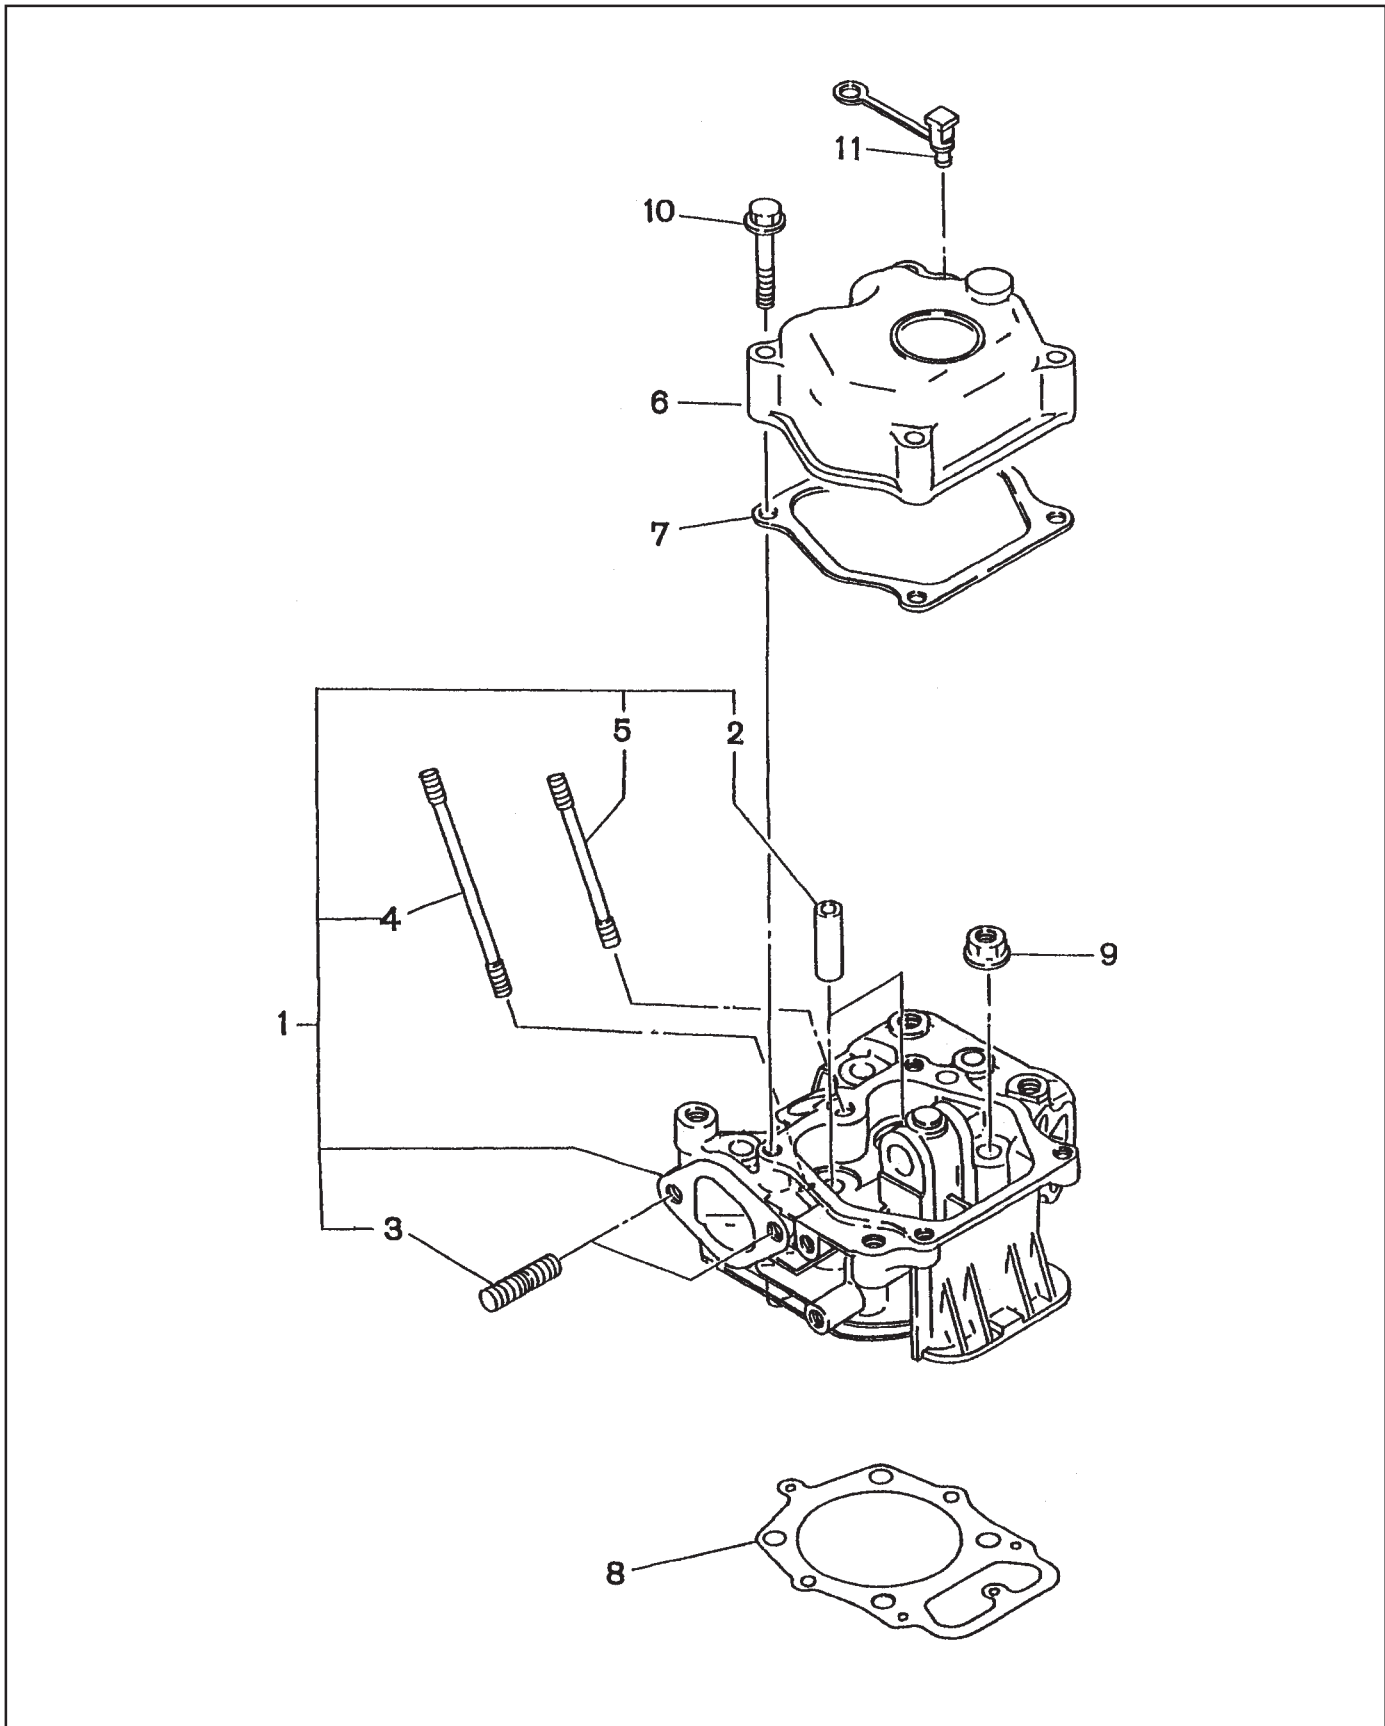

FIG. 2 CRANKCASE GROUP - PTD206T & PTD306

FIG. 3 CYLINDER HEAD GROUP - PTD206T & PTD306

FIG. 4 CRANKSHAFT and PISTON GROUP - PTD206T & PTD306

**FIG. 4 CRANKSHAFT and PISTON GROUP - PTD206T & PTD306**

REF	PART NUMBER	DESCRIPTION	QTY	REMARKS
*1	243-20301-31	CRANKSHAFT, compl.	1	Includes item 3
3	060-03500-20	BALL BEARING	1	
*5	243-22510-00	CONNECTING ROD ASS'Y	1	Includes item 6
6	243-23002-03	CONNECTING ROD BOLT	2	
7	243-22801-03	LARGE END BEARING, STD.	2	
7	243-22802-03	LARGE END BEARING, under size 0.25mm	2	
7	243-22803-03	LARGE END BEARING, under size 0.50mm	2	
8	243-23401-13	PISTON, STD.	1	
8	243-23402-13	PISTON, over size 0.25mm	1	
8	243-23403-13	PISTON, over size 0.50mm	1	
9	243-23301-03	PISTON PIN	1	
10	243-23501-27	PISTON RING SET, STD.	1	
10	243-23502-27	PISTON RING SET, over size 0.25mm	1	
10	243-23503-27	PISTON RING SET, over size 0.50mm	1	
11	056-52000-30	CLIP	2	
12	243-22410-13	FLYWHEEL	1	
14	243-25001-03	THRUST WASHER (t=0.8)	1	select one piece only
14	243-25002-03	THRUST WASHER (t=1.0)	1	select one piece only
14	243-25003-03	THRUST WASHER (t=1.2)	1	select one piece only
15	032-30300-10	WOODRUFF KEY	1	
16	002-18180-00	NUT	1	
17	003-20180-00	SPRING WASHER	1	
18	011-00600-10	FLANGE BOLT	2	