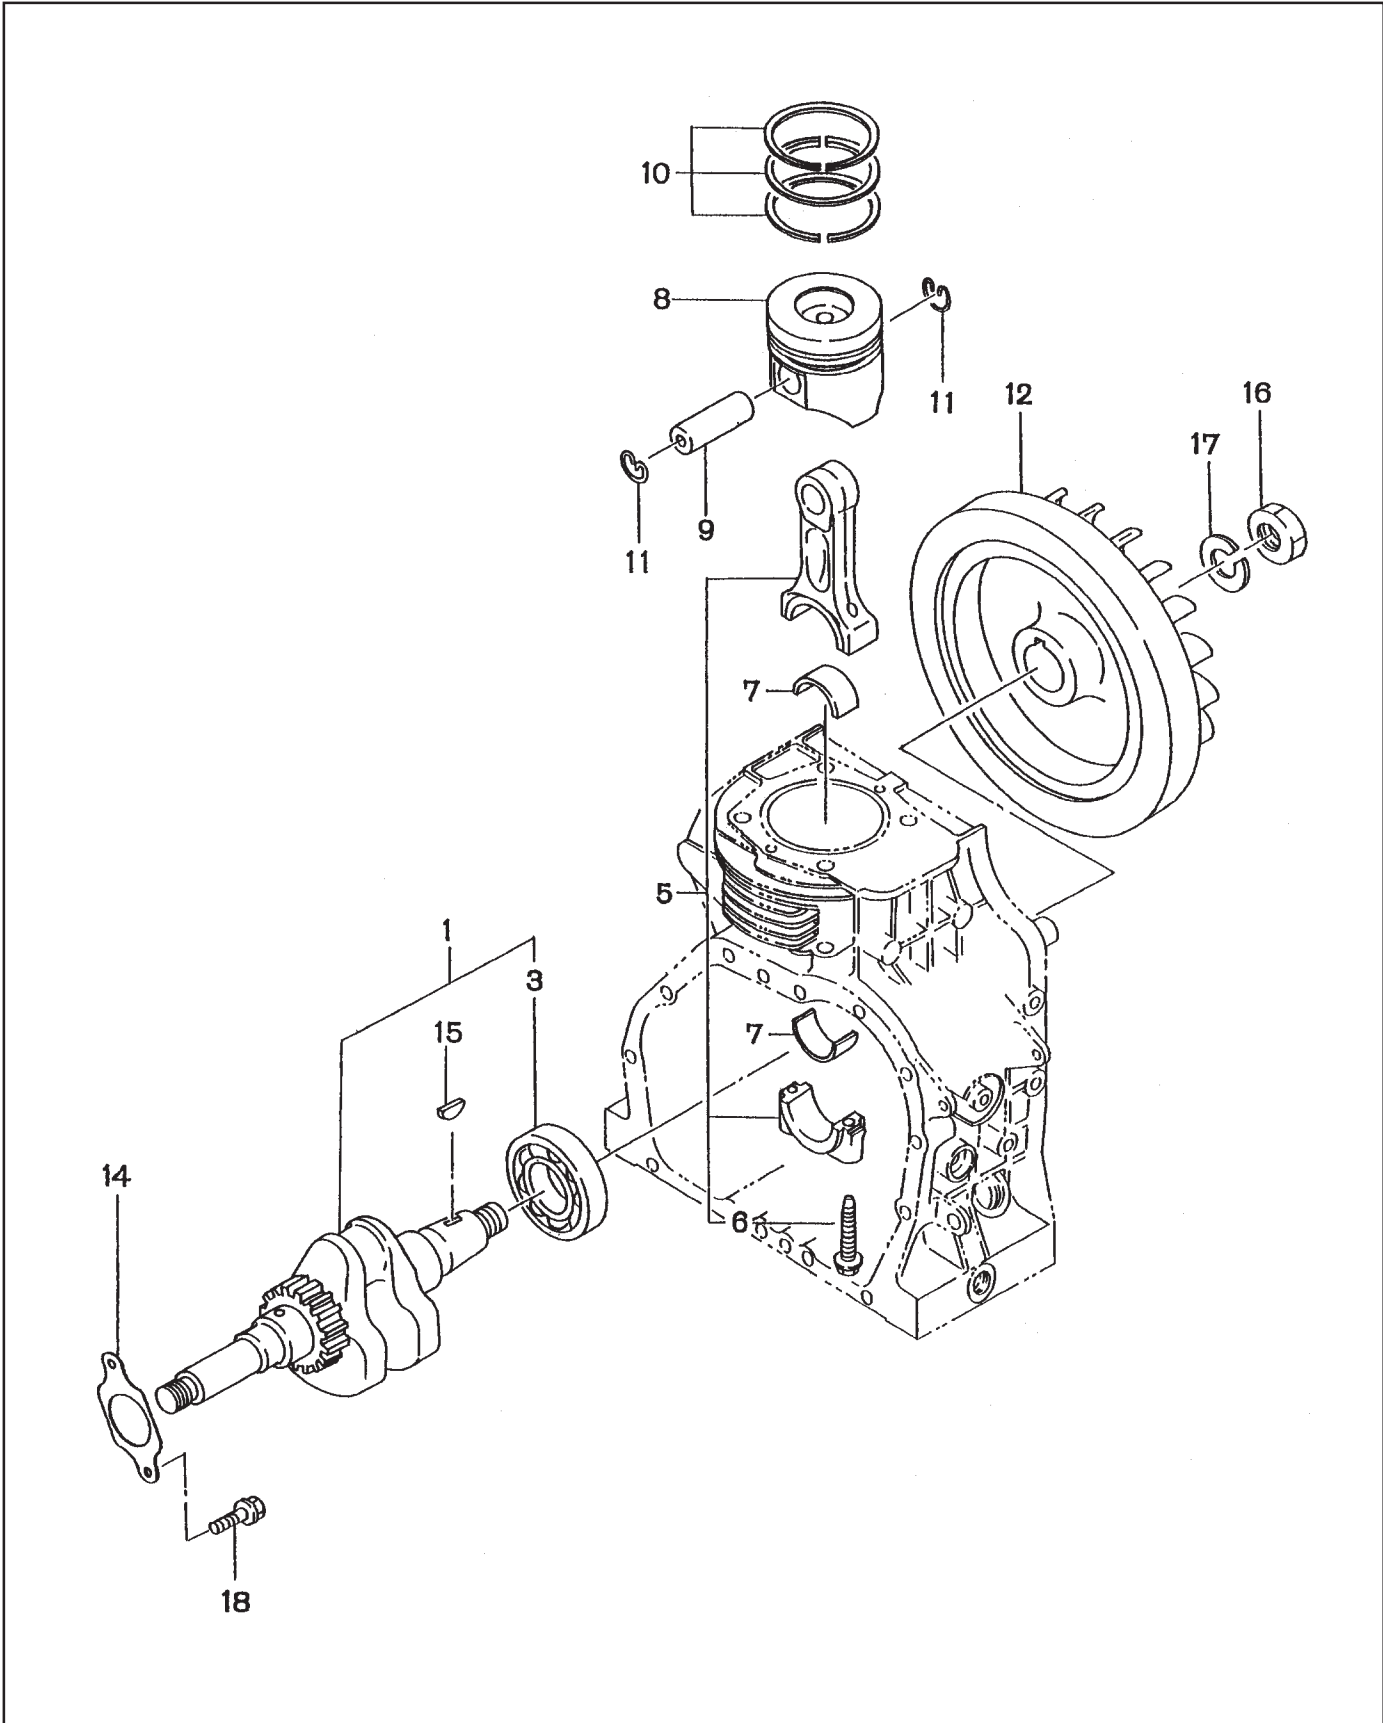

FIG. 2 CRANKCASE GROUP - PTD206T & PTD306

FIG. 3 CYLINDER HEAD GROUP - PTD206T & PTD306

FIG. 4 CRANKSHAFT and PISTON GROUP - PTD206T & PTD306

**FIG. 4 CRANKSHAFT and PISTON GROUP - PTD206T & PTD306**

REF	PART NUMBER	DESCRIPTION	QTY	REMARKS
*1	243-20301-31	CRANKSHAFT, compl.	1	Includes item 3
3	060-03500-20	BALL BEARING	1	
*5	243-22510-00	CONNECTING ROD ASS'Y	1	Includes item 6
6	243-23002-03	CONNECTING ROD BOLT	2	
7	243-22801-03	LARGE END BEARING, STD.	2	
7	243-22802-03	LARGE END BEARING, under size 0.25mm	2	
7	243-22803-03	LARGE END BEARING, under size 0.50mm	2	
8	243-23401-13	PISTON, STD.	1	
8	243-23402-13	PISTON, over size 0.25mm	1	
8	243-23403-13	PISTON, over size 0.50mm	1	
9	243-23301-03	PISTON PIN	1	
10	243-23501-27	PISTON RING SET, STD.	1	
10	243-23502-27	PISTON RING SET, over size 0.25mm	1	
10	243-23503-27	PISTON RING SET, over size 0.50mm	1	
11	056-52000-30	CLIP	2	
12	243-22410-13	FLYWHEEL	1	
14	243-25001-03	THRUST WASHER (t=0.8)	1	select one piece only
14	243-25002-03	THRUST WASHER (t=1.0)	1	select one piece only
14	243-25003-03	THRUST WASHER (t=1.2)	1	select one piece only
15	032-30300-10	WOODRUFF KEY	1	
16	002-18180-00	NUT	1	
17	003-20180-00	SPRING WASHER	1	
18	011-00600-10	FLANGE BOLT	2	