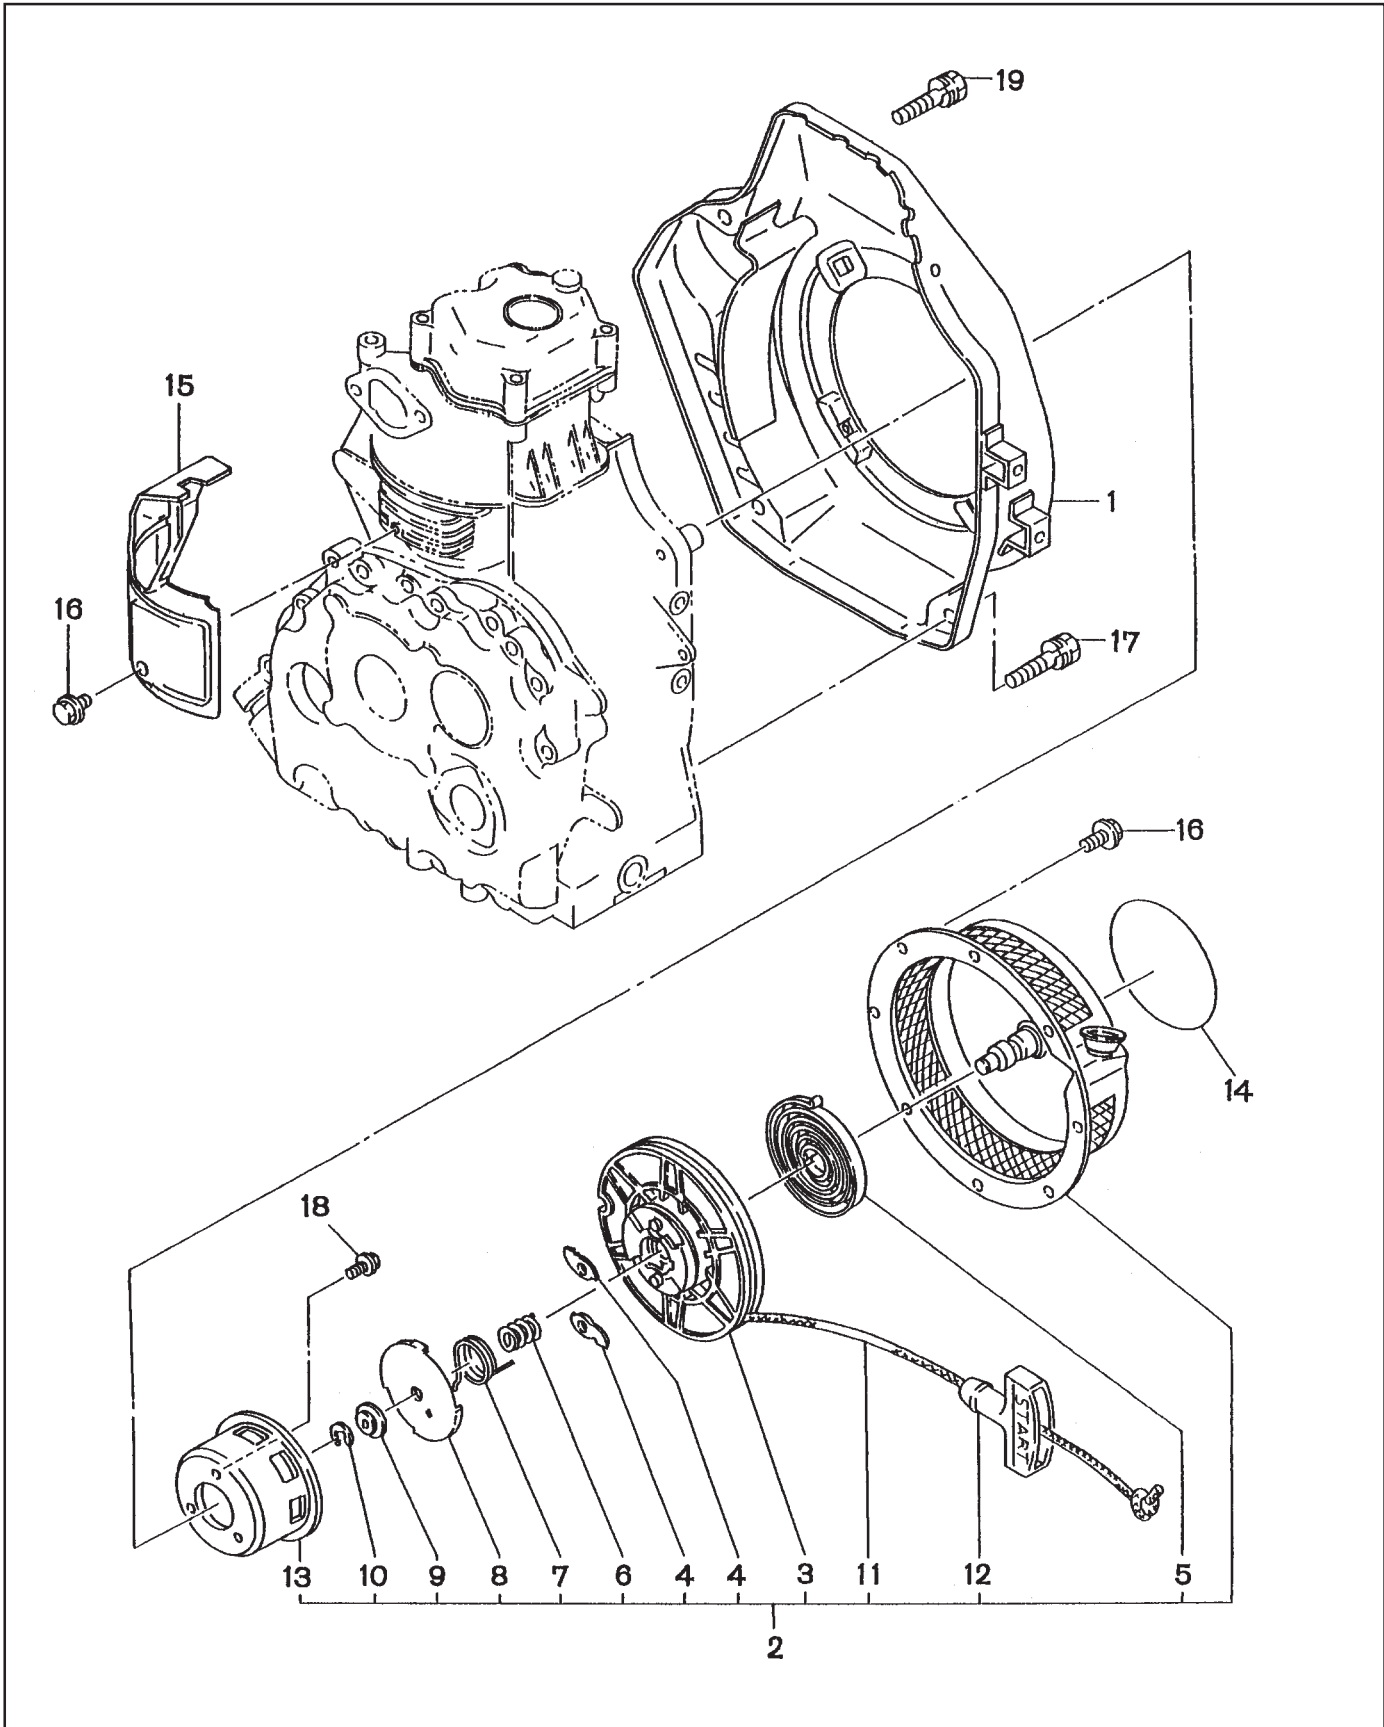

FIG. 8 BLOWER HOUSING and STARTER GROUP- PTD206T & PTD306

FIG. 8 BLOWER HOUSING and STARTER GROUP- PTD206T & PTD306