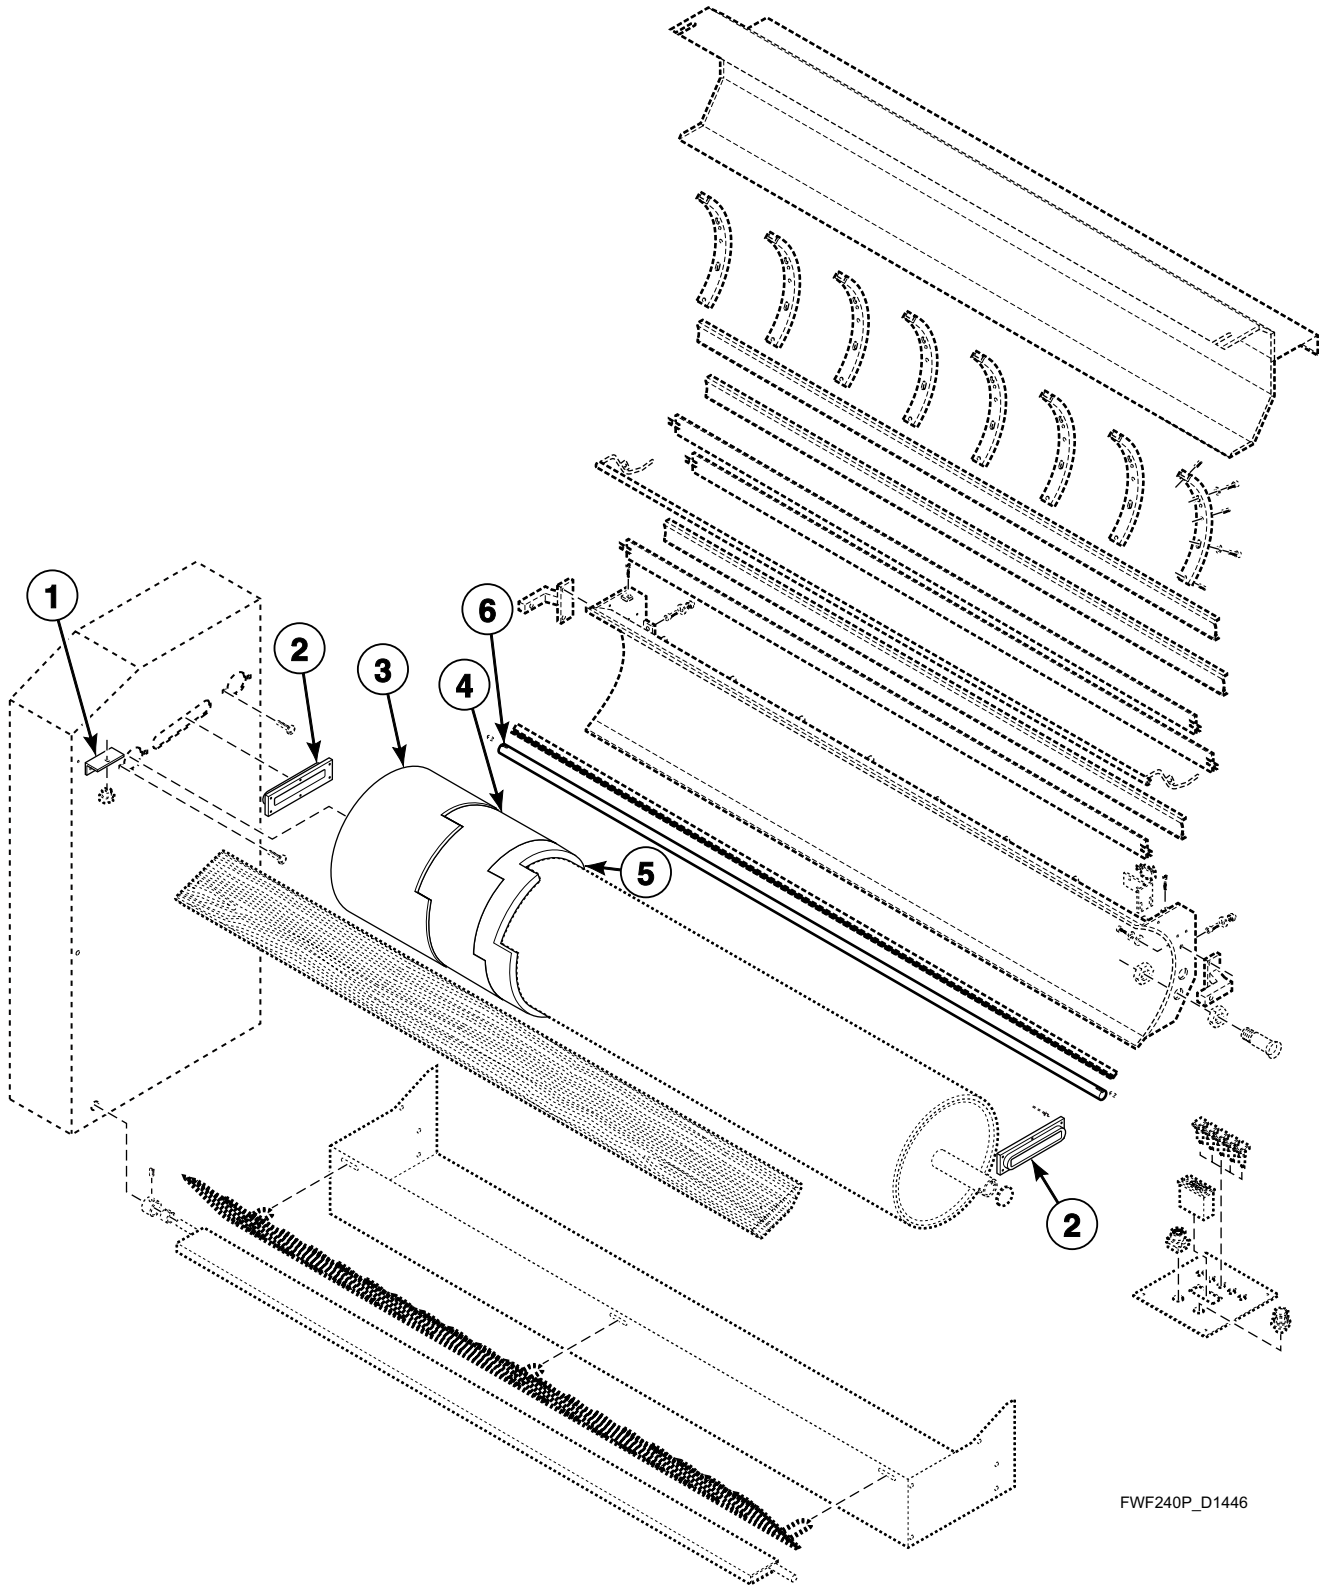

FWF240P_D1446

Tray and Roller Assembly (Drawing 1 of 3)

REF	PART NO.	DESCRIPTION	COMMENTS
1	GM509000074	Table Support	Models through October 2011
	GM509000143-01	Table Support	Models starting October 2011
2	GM015031	Slide Guide	Models through October 2011
	GM509000156-01	Slide Guide	Models starting October 2011
3	GMT1400	Ironing Cloth	Model IRI1400/30AV
	GMT1600	Ironing Cloth	Models IRI1600/30, IRI1600/30A and IRI1600/30AV
	GMT2000	Ironing Cloth	Model IRI2000/30AV
4	GMM1400	Flannel	Model IRI1400/30AV
	GMM1600	Flannel	Models IRI1600/30, IRI1600/30A and IRI1600/30AV
	GMM2000	Flannel	Model IRI2000/30AV
5	GMLACL	Steelwool	
6	GM019041	Plate Shaft	Model IRI1400/30AV through October 2011
	GM019041Z	Plate Shaft	Model IRI1400/30AV starting October 2011
	GM020009	Plate Shaft	Models IRI1600/30, IRI1600/30A and IRI1600/30AV through October 2011
	GM020009Z	Plate Shaft	Models IRI1600/30, IRI1600/30A and IRI1600/30AV starting October 2011
	GM022009	Plate Shaft	Model IRI2000/30AV through October 2011
	GM022009Z	Plate Shaft	Model IRI2000/30AV starting October 2011