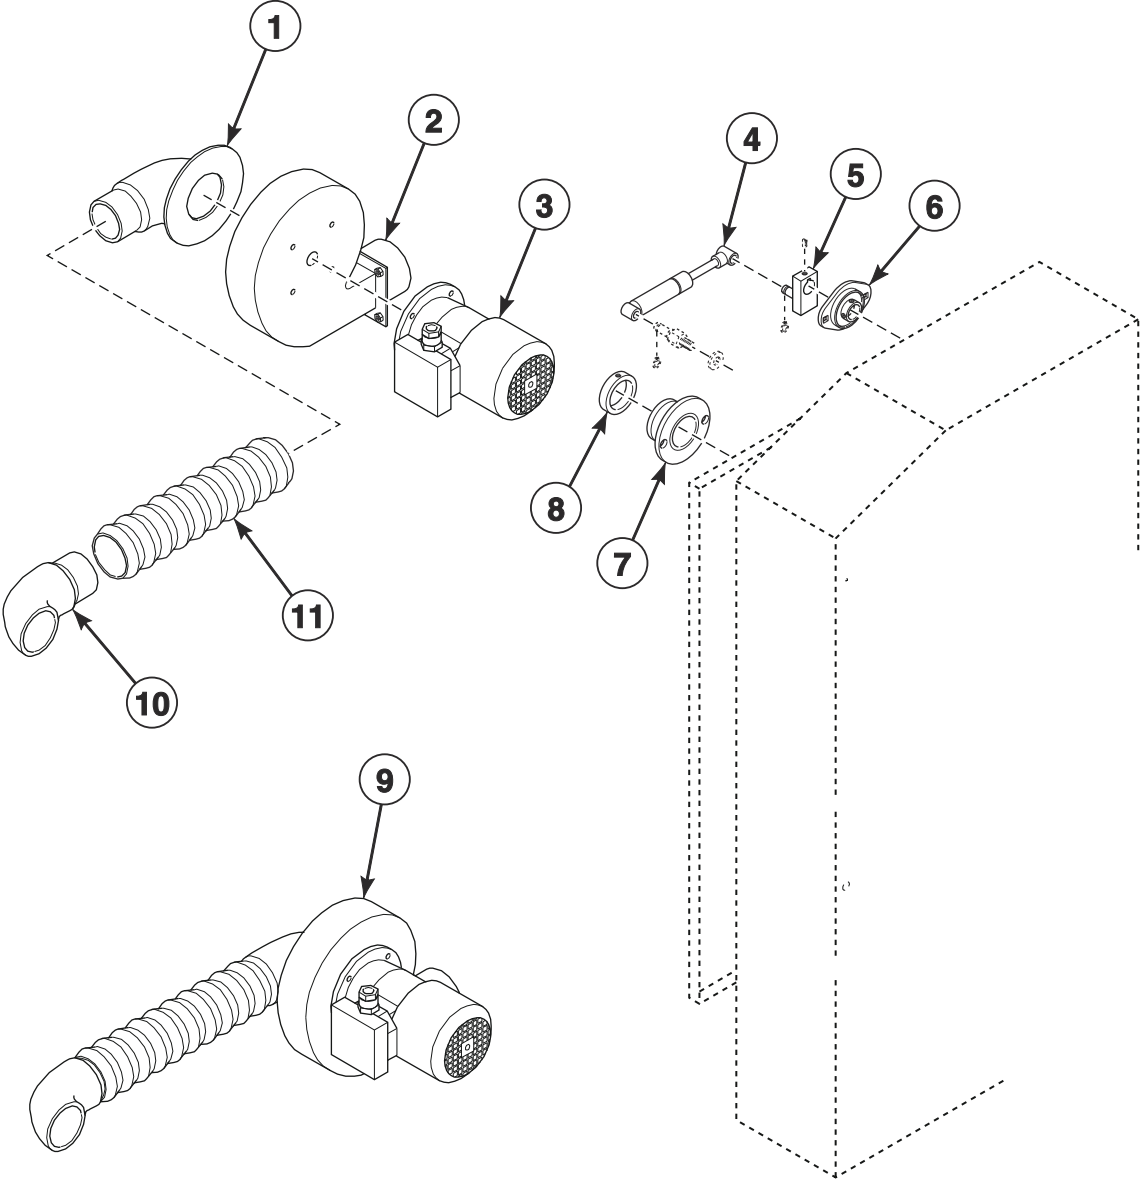

Exhaust Assembly

FWF234P_D1446

Exhaust Assembly

REF	PART NO.	DESCRIPTION	COMMENTS
1	GM019025	Fan Manifold	
2	GM019056	Fan Manifold	
3	GM25B52PT	Exhaust System Motor	
4	GM221017044	Gas Spring	Model IRI1400/30AV
	GM221017065	Gas Spring	Models IRI1600/30, IRI1600/30AV and IRI2000/30AV
5	GM019027	Ironing Plate Cam	Left
6	GMSBPFL204	Support	
7	GM590000034	Roller Support	
8	GM019020	Lock Ring	Left
9	GM019055	Exhaust System	
10	GM019026	Roller Manifold	
11	GM019055A	Exhaust Pipe