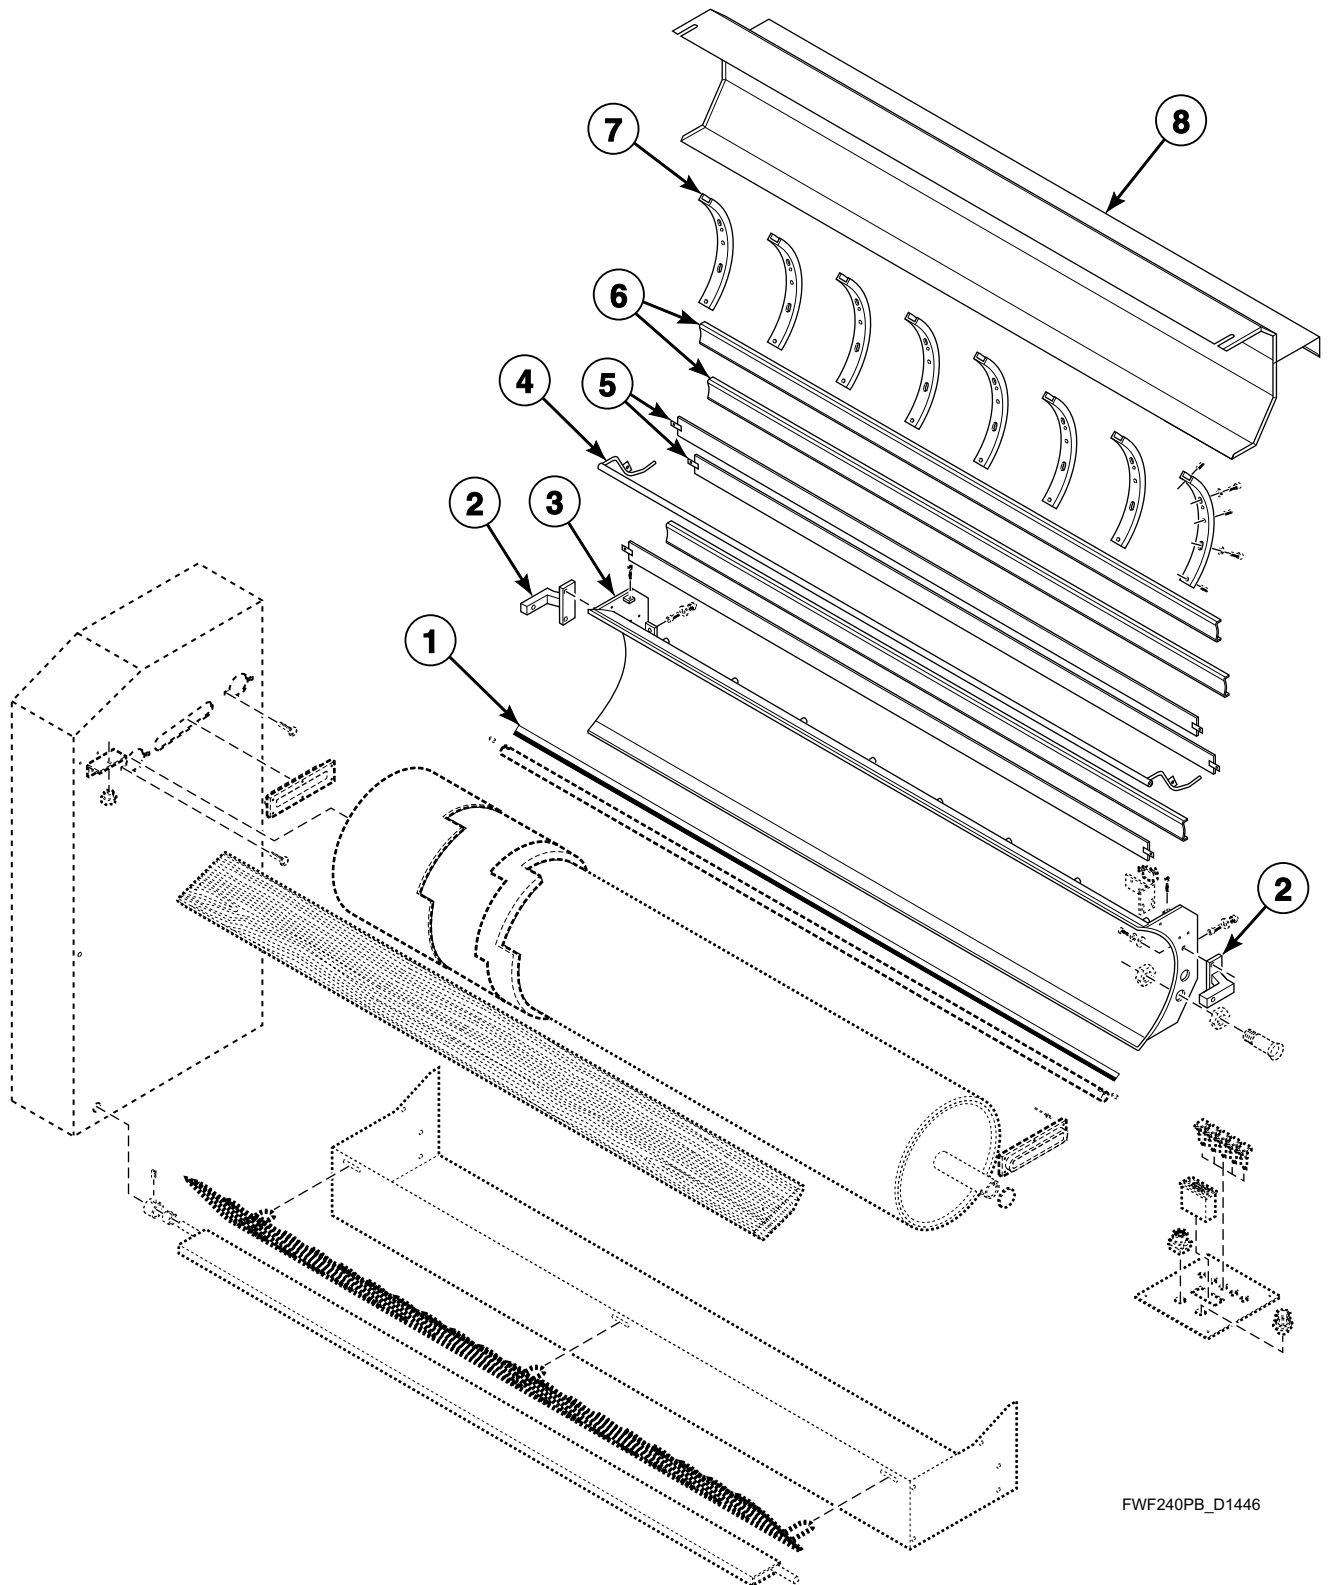

Tray and Roller Assembly (Drawing 2 of 3)

FWF240PB_D1446