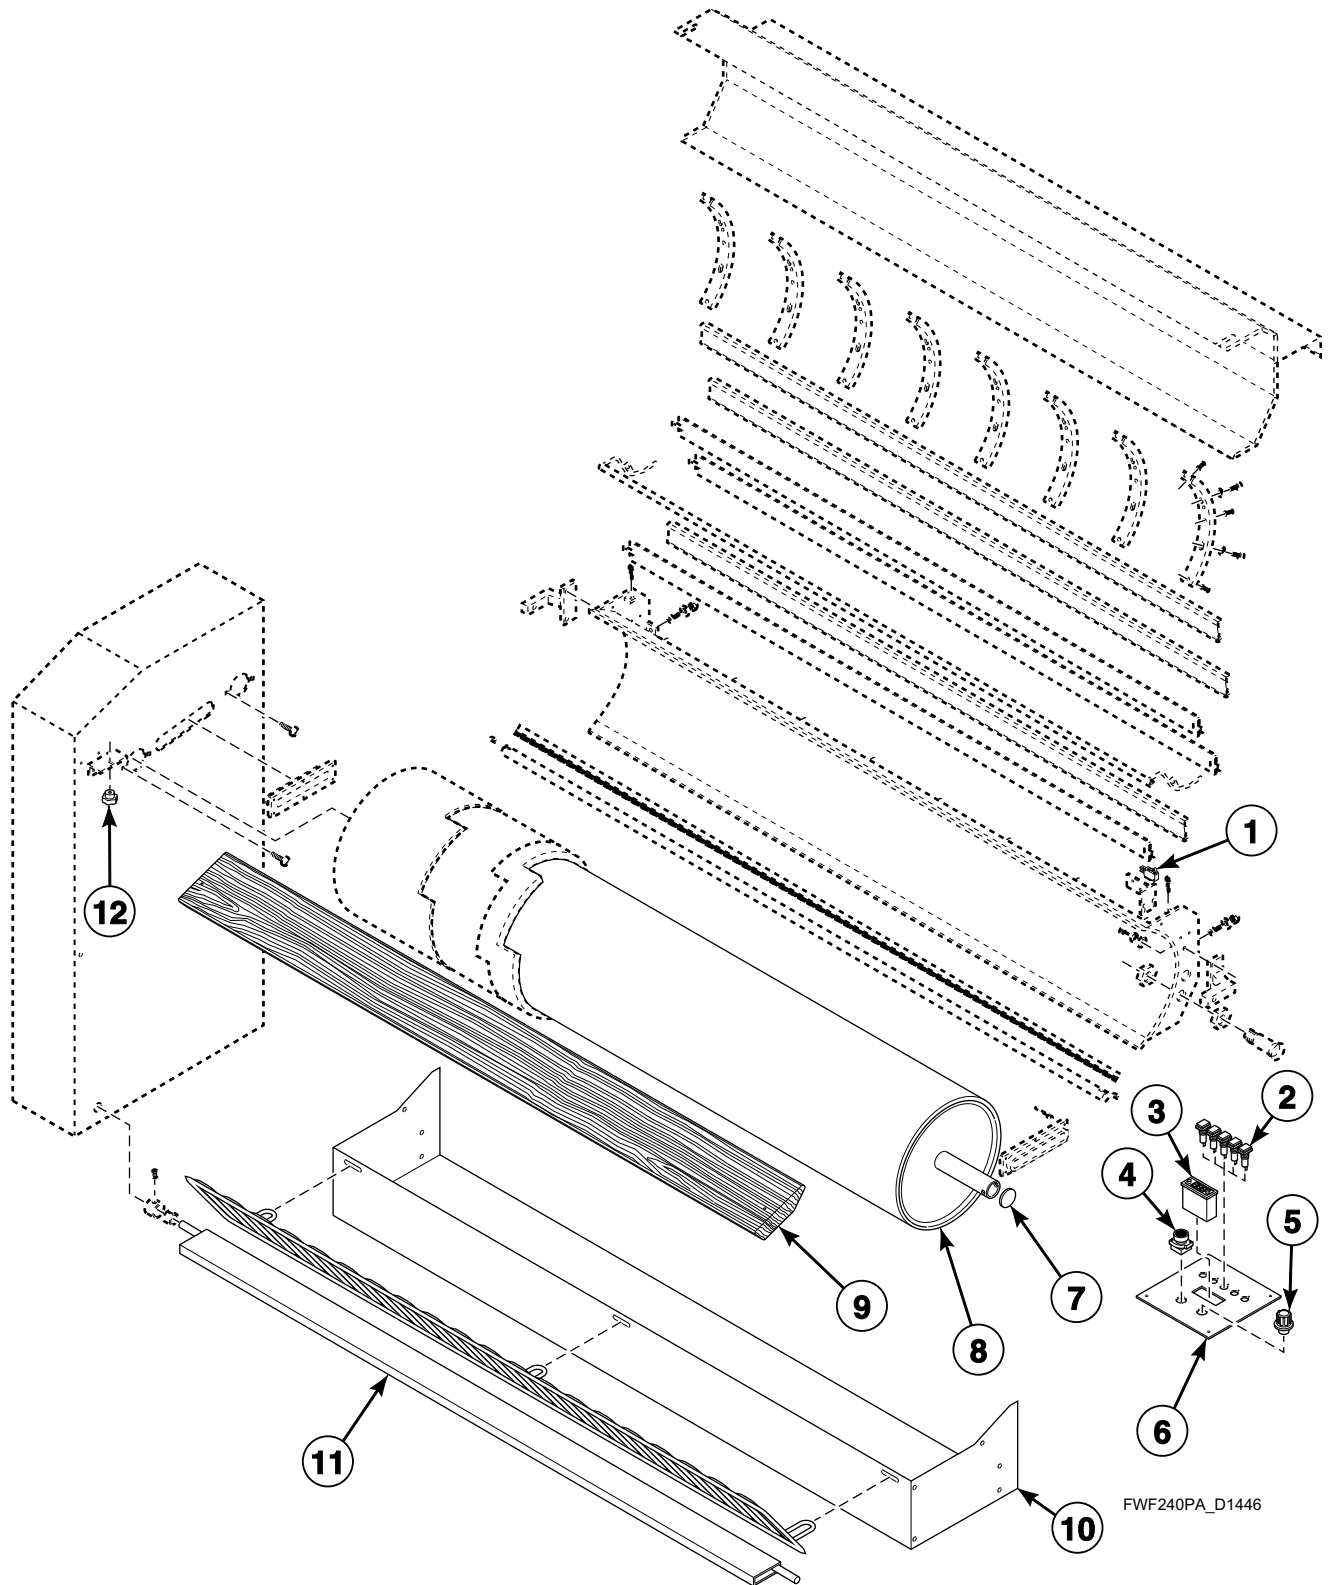

Tray and Roller Assembly (Drawing 3 of 3)

FWF240PA_D1446