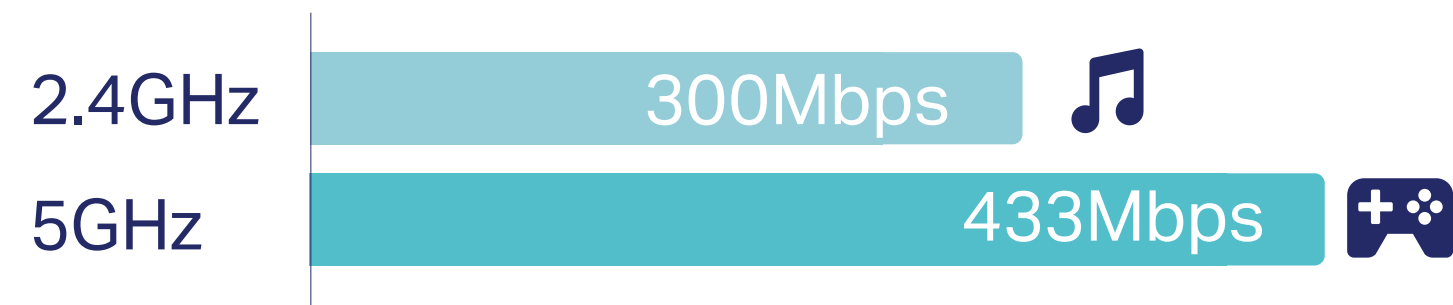

## HomePlug AV2 Standard Compliant

HomePlug AV2 provides users with stable, high-speed data transfer rates of up to 1000Mbps on a line length of up to 300 meters.

## Wi-Fi Auto-Sync for A Unified, Powerful Network

Powerline extenders simply copy your router's Wi-Fi settings and apply any changes across the secure powerline network with Wi-Fi Clone and Wi-Fi Move.

## Fast Dual Band Wi-Fi for Every Need in Every Room

300Mbps (2.4GHz) is ideal for browsing the web and video chatting, while 433Mbps (5GHz) is perfect for HD streaming and lag-free gaming.