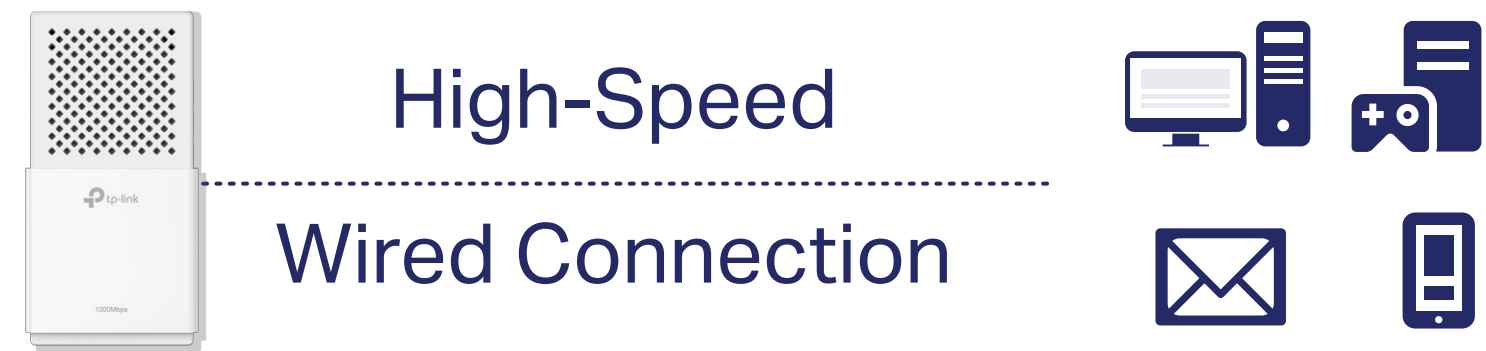

## Wi-Fi Auto-Sync for A Unified, Powerful Network

Powerline extenders simply copy your router's Wi-Fi settings and apply any changes across the secure powerline network with Wi-Fi Clone and Wi-Fi Move.

## Fast Dual Band Wi-Fi for Every Need in Every Room

300Mbps (2.4GHz) is ideal for browsing the web and video chatting, while 433Mbps (5GHz) is perfect for HD streaming and lag-free gaming.

## Gigabit Ethernet for Fast Connections

The Gigabit Ethernet port provides reliable high-speed wired connections for game consoles, smart TVs, and NAS.