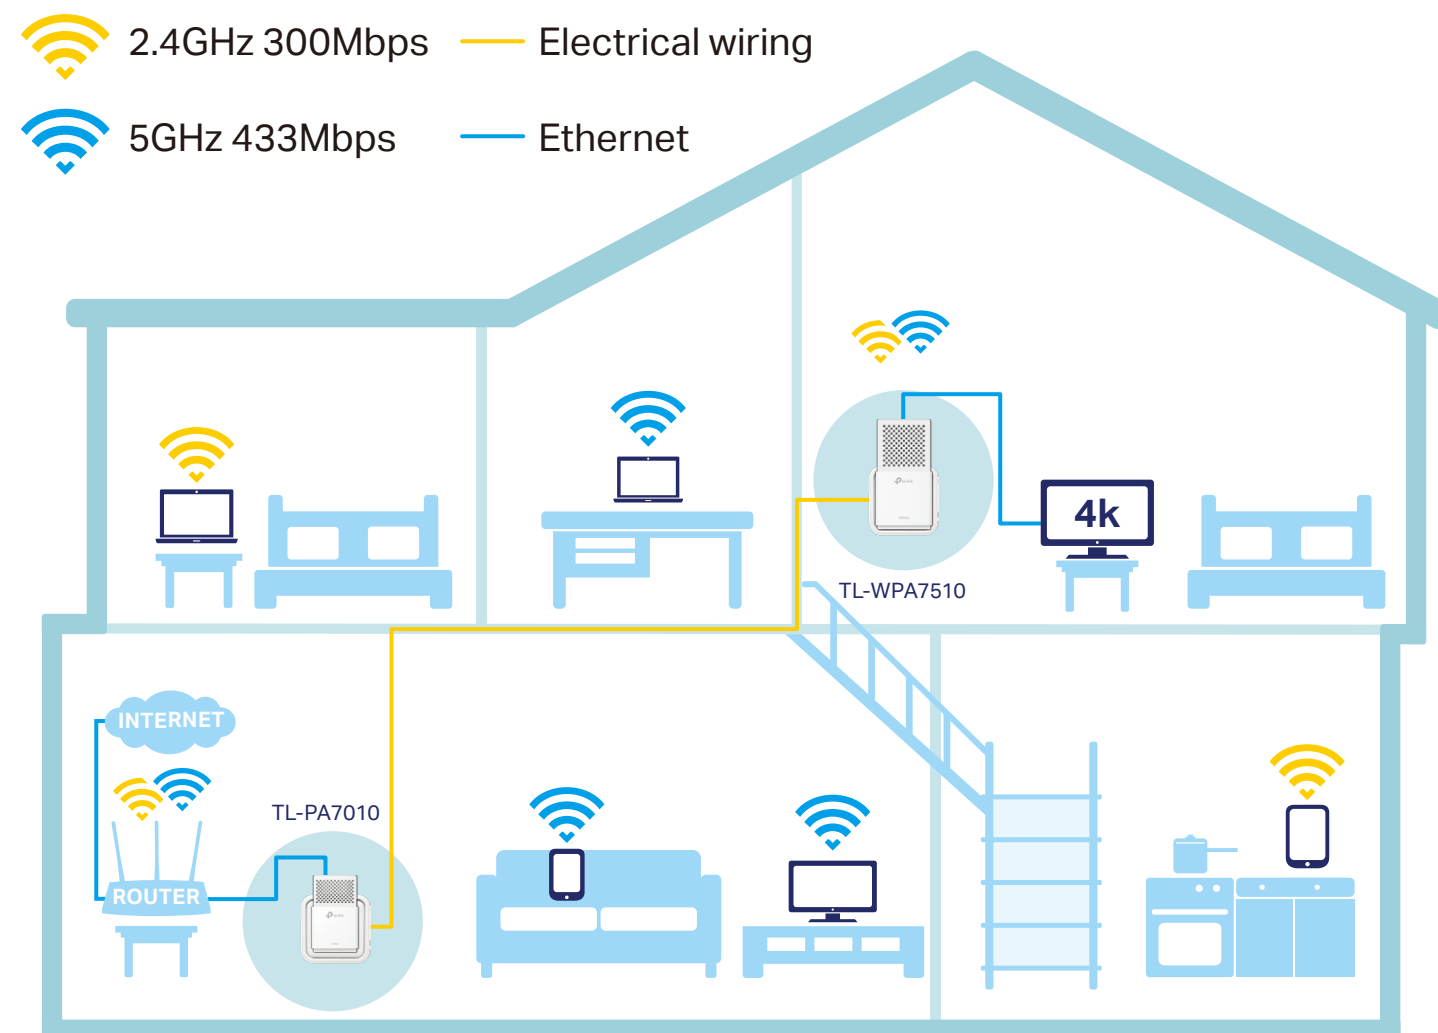

# AV1000 Gigabit Powerline ac Wi-Fi Kit

AC750 Wi-Fi to Power Up  
Your Network

TL-WPA7510 KIT

HomePlug  
AV2 1000Mbps

300Mbps + 433Mbps  
Dual Band Wi-Fi

Wi-Fi  
Auto-Sync

## HomePlug AV2 Standard Compliant

HomePlug AV2 provides users with stable, high-speed data transfer rates of up to 1000Mbps on a line length of up to 300 meters.