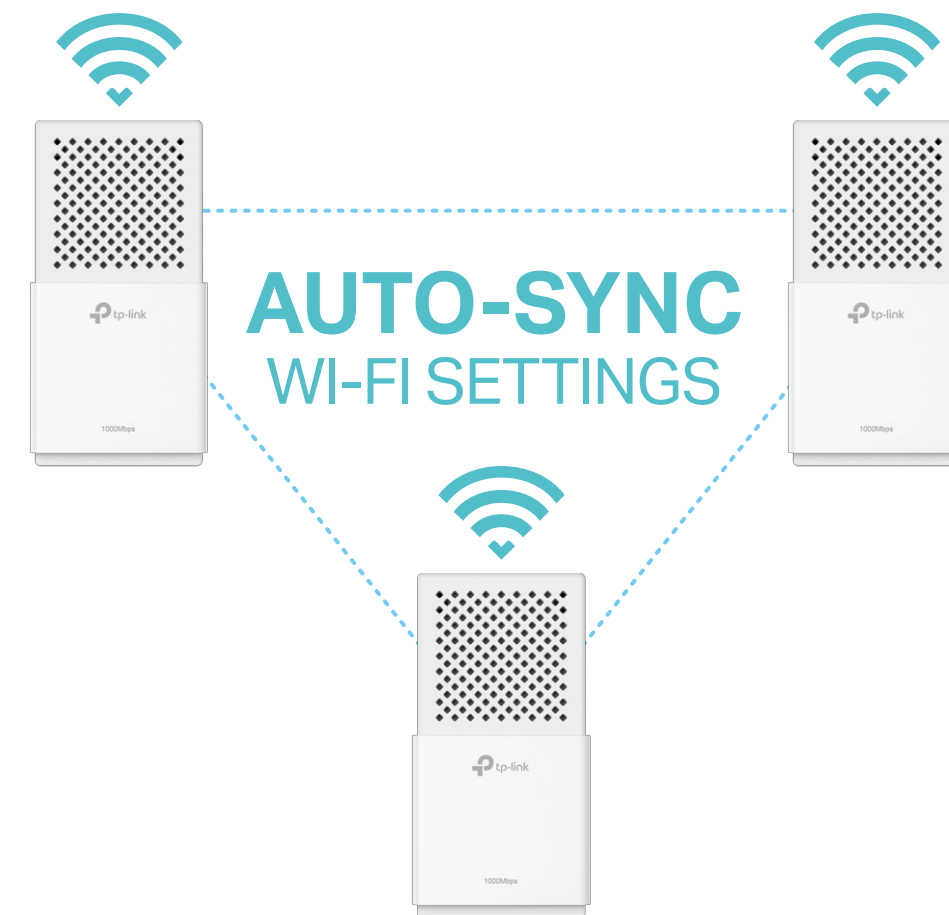

Wi-Fi Auto-Sync for A Unified, Powerful Network

Powerline extenders simply copy your router's Wi-Fi settings and apply any changes across the secure powerline network with Wi-Fi Clone and Wi-Fi Move.