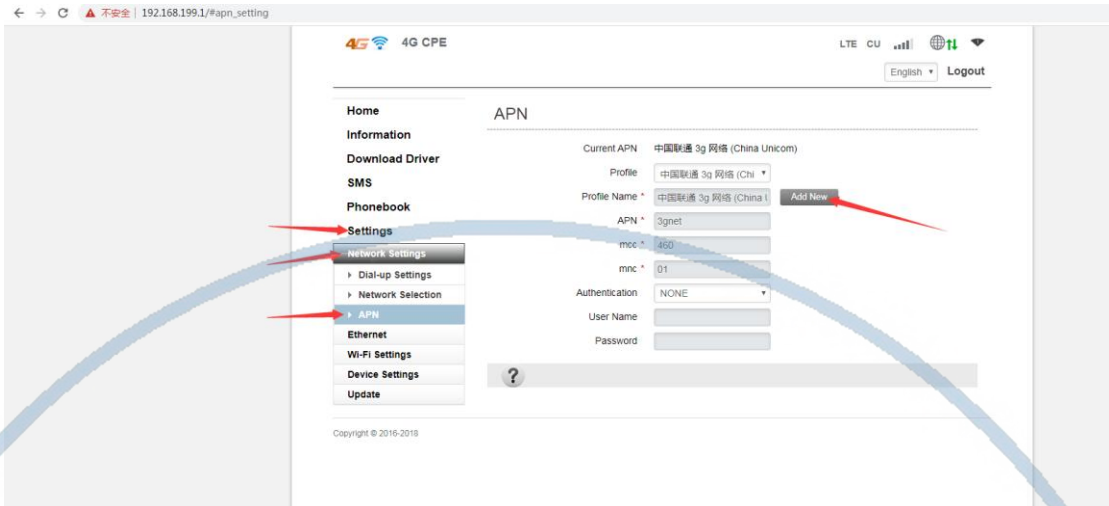

**FOR PUBLIC  
RELEASE**

About the setting method of PIN:

The following is how to set the APN:

You need to click on "APN" in "network settings" and then click on "add new".

Please fill in "Profile Name", "APN", "mcc" and "mnc" and click "Apply".