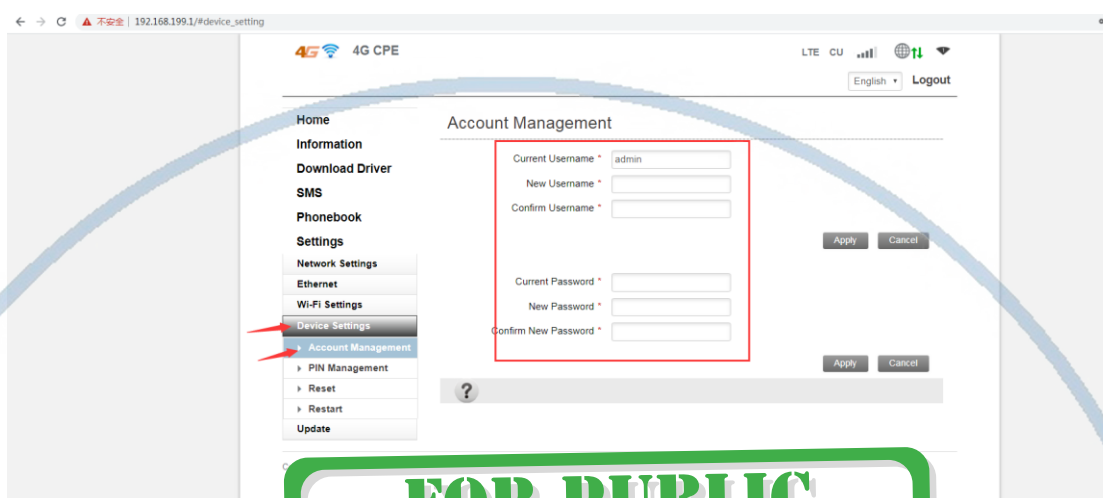

You can change the username and password of the SSID at will:

**FOR PUBLIC
RELEASE**

P2PWIFICAM.RU

WIFISEC.RU

DIVARY.RU

This is the setting option for the network cable: