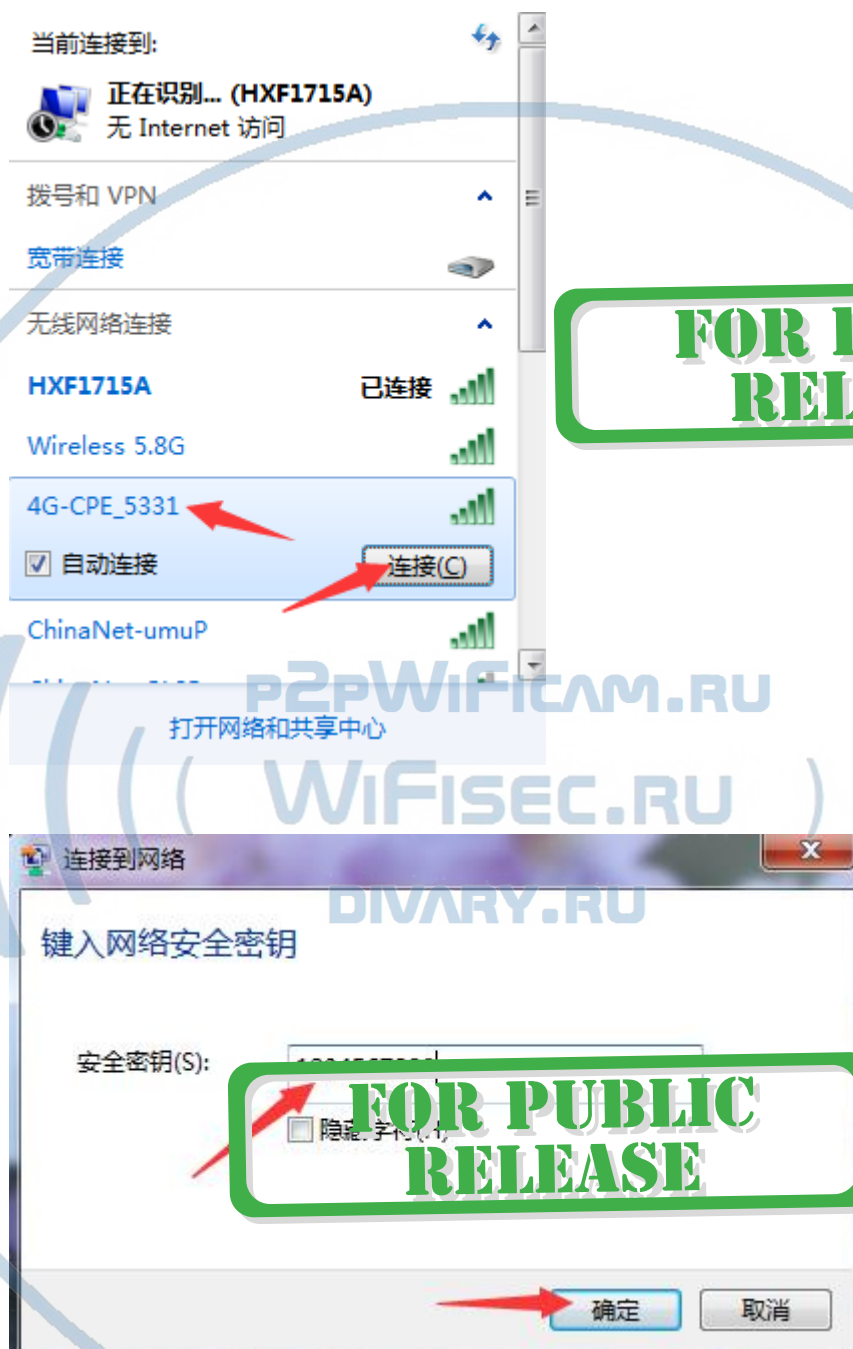

P2PWIFICAM.RU

WIFISEC.RU

DIVARY.RU

**FOR PUBLIC  
RELEASE**

Please insert the SIM card first, and then connect the product to the power supply.

P2PWIFICAM.RU

WIFISEC.RU

WVARY.RU

The next step is to connect the SSID, please follow the instructions in the picture.  
The password for the SSID is 1234567890.

After you connect to the SSID, your devices can connect to the network if there is no accident. If your device cannot connect to the network normally, please check if your SIM card's frequency band is compatible with the product. If it is compatible, we suggest that you disable the SIM card's PIN code or modify the SIM card's APN.