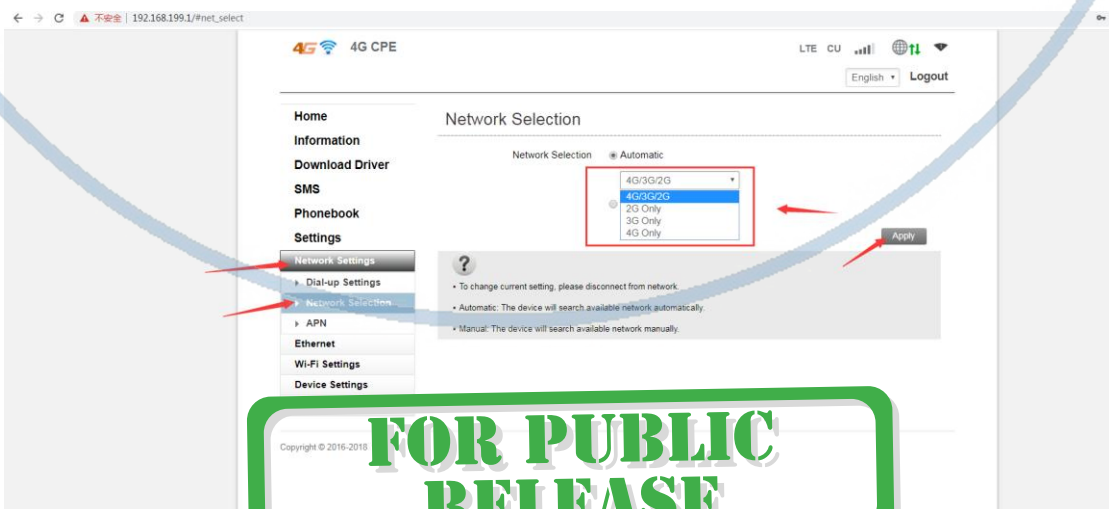

If signal is unstable, you can also manage the settings page, lock 4G or 3G network, can effectively improve the stability of the network.