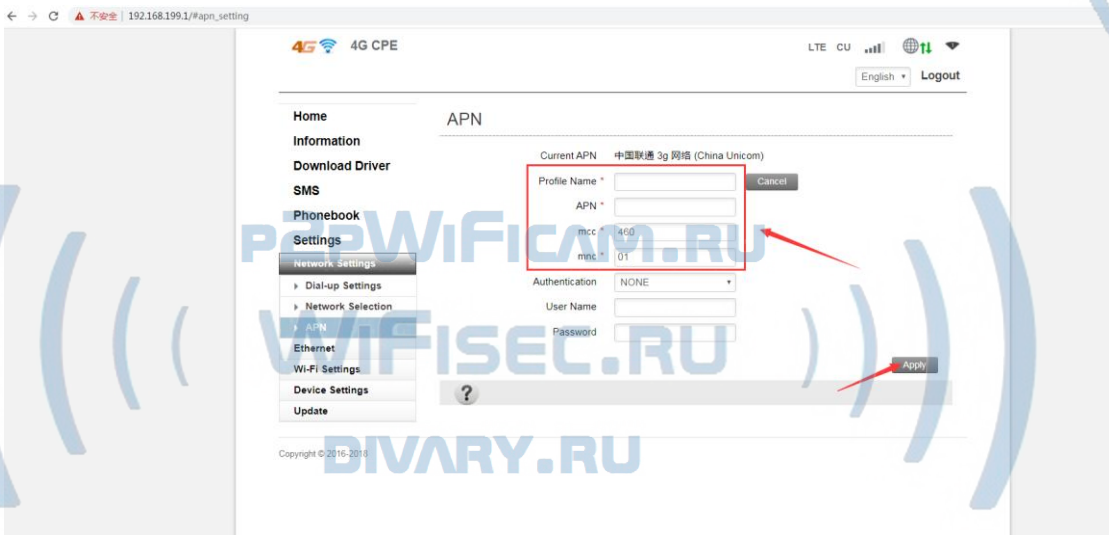

The next step is to connect the SSID, please follow the instructions in the picture.  
The password for the SSID is 1234567890.

After you connect to the SSID, your devices can connect to the network if there is no accident. If your device cannot connect to the network normally, please check if your SIM card's frequency band is compatible with the product. If it is compatible, we suggest that you disable the SIM card's PIN code or modify the SIM card's APN.

**FOR PUBLIC  
RELEASE**

About the setting method of PIN:

The following is how to set the APN:

You need to click on "APN" in "network settings" and then click on "add new".

Please fill in "Profile Name", "APN", "mcc" and "mnc" and click "Apply".

If signal is unstable, you can also manage the settings page, lock 4G or 3G network, can effectively improve the stability of the network.

FOR PUBLIC RELEASE

You can change the username and password of the SSID at will: