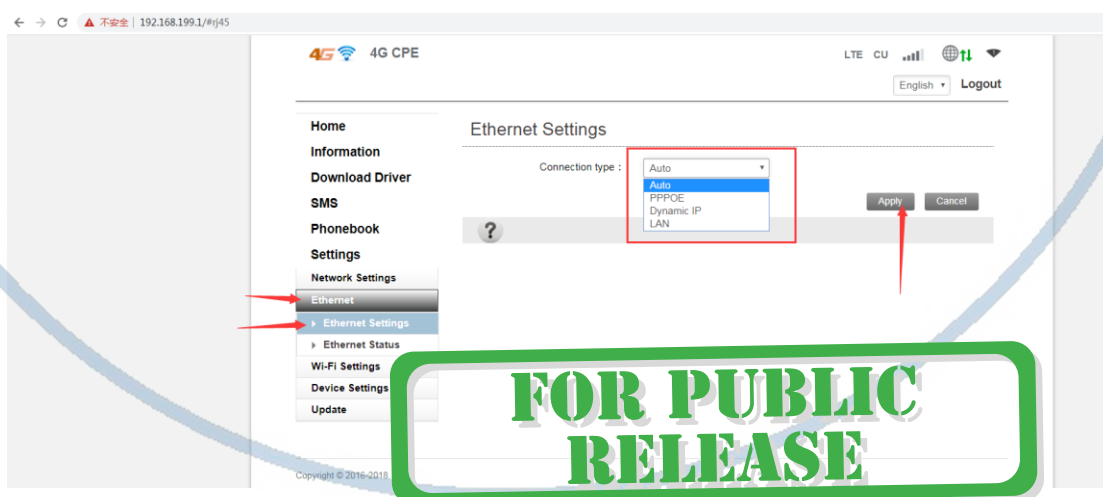

**FOR PUBLIC
RELEASE**

If you follow our instructions to set up and the product still does not work properly, please feel free to contact us. We will provide you with a solution.

Thank you.