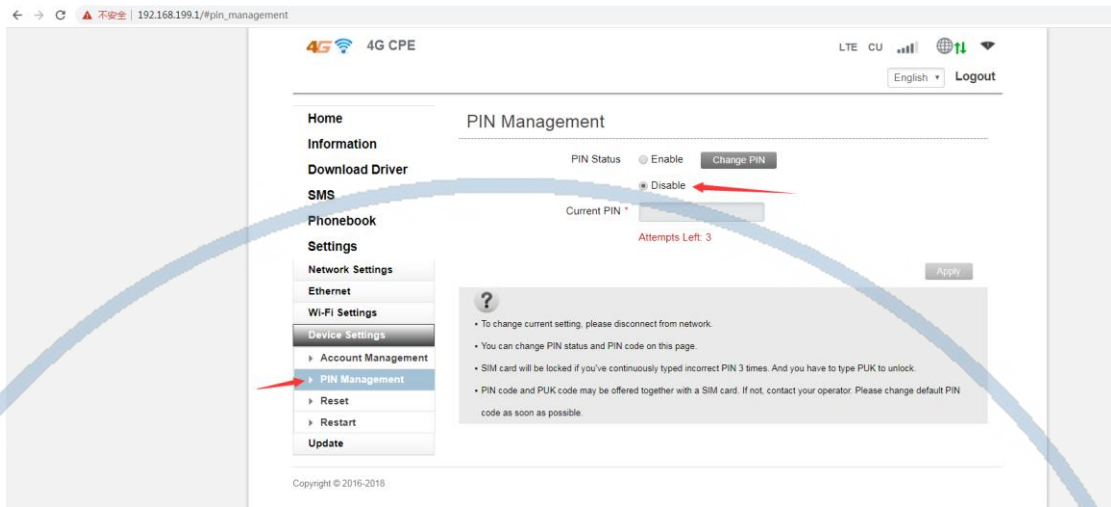

About the setting method of PIN: