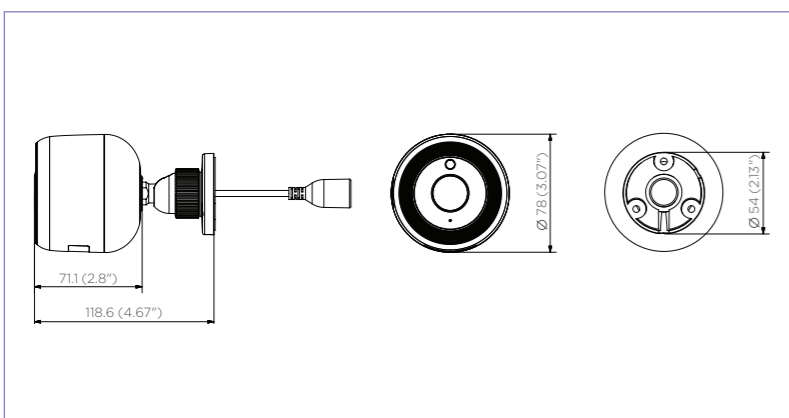

# SmartCam Full HD PoE SNH-V6430BNH

SNH-V6430BNH

**Simple, Smart, Secure**  
SmartCam outdoor helps  
you look after 24/7.

- 1080p Full HD resolution
- Weather-resistant housing (outdoor)
- Easy installation with PoE adapter
- 130° Ultra-wide angle lens
- Night vision to 15m(50ft)
- Versatile for indoor, outdoor (optional accessory kit for indoor)

The camera can be converted for indoor use with an optional accessory kit.

<b>Full HD</b> 1080p Full HD Streaming Video	<b>Outdoor Ready</b> (Weather-Resistant)	<b>Easy to Install</b> with PoE Adapter	<b>130° Ultra-Wide</b> Angle Lens
<b>Motion Zone</b> Select	<b>True Day and</b> Night	<b>WDR</b> (Wide Dynamic Range)	<b>Email and Push</b> Notifications

## Dimensions

Unit : mm (inch)

## Contents

- Camera
- PoE Power adapter with plug
- LAN cable(10m/33 ft)
- 3 Screws, wall anchors
- Quick Start Guide
- General Public License(GPL)