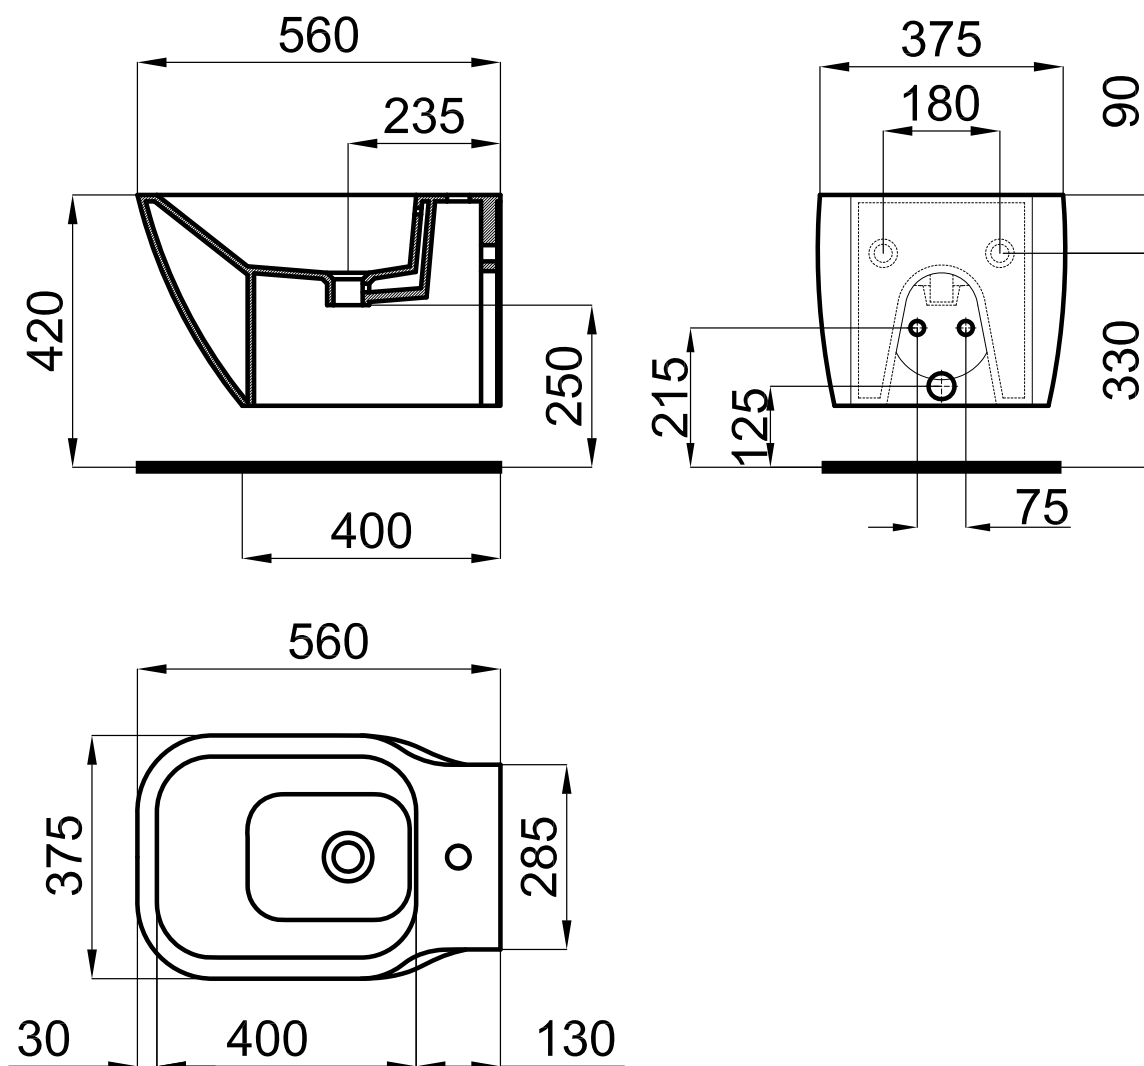

# ESSENCE-C

сантехника - напольное биде

noken  
PORCELANOSA BATHROOMS

Legal disclaimer: All details provided by the NOKEN's Product has an information purpose without any contractual value. In order to obtain further information about the materials and their installation please visit our showrooms. NOKEN reserves the right to modify or delete any information on this site. The images and colours shown in this site may differ from the real ones.