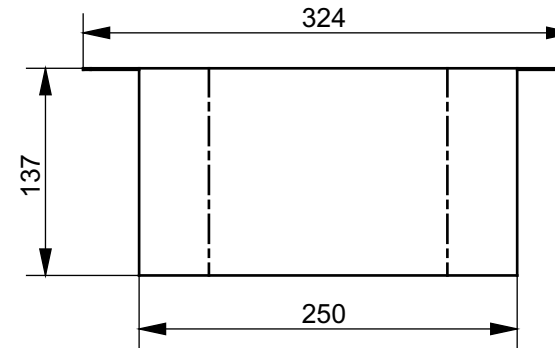

CAN BE COMBINED WITH:

1. SG WC seat with soft close TC501CVK
2. SG Metallic cover 7EE0007
3. SG Resin cover 9AE0017
4. WASHLET SG TCF403EGV1

Designation		<b>TOTO</b>	
<b>SG SERIES</b> WC wallhung CW512YR			
Altered	Scale	1:10	
	Signed	T.G.	
	Date	18/03/2015	
<small>This drawing including the respective data may neither be duplicated nor modified nor altered without the consent of TOTO Europe GmbH. The usage of the data/technical drawings takes place at user's own risk and under exclusion of any liability of TOTO Europe GmbH and/or of the companies of the TOTO-Group. The indicated dimensions are not binding; products are subject to change. Measurements shown may be subject to small variations or are indicative.</small>			

TO BE COMBINED WITH:

- |                   |            |
|-------------------|------------|
| 1. SG WC wallhung | CW512YR    |
| 2. SG WC seat     | TC501CVK   |
| 3. WASHLET SG     | TCF403EGV1 |

Designation		<b>TOTO</b>	
<b>SG SERIES</b> Metallic cover 7EE0007			
Altered	Scale	1:5	
	Signed	T.G.	
	Date	18/03/2015	
<small>This drawing including the respective data may neither be duplicated nor modified nor altered without the consent of TOTO Europe GmbH. The usage of the data/technical drawings takes place at user's own risk and under exclusion of any liability of TOTO Europe GmbH and/or of the companies of the TOTO-Group. The indicated dimensions are not binding; products are subject to change. Measurements shown may be subject to small variations or are indicative.</small>			