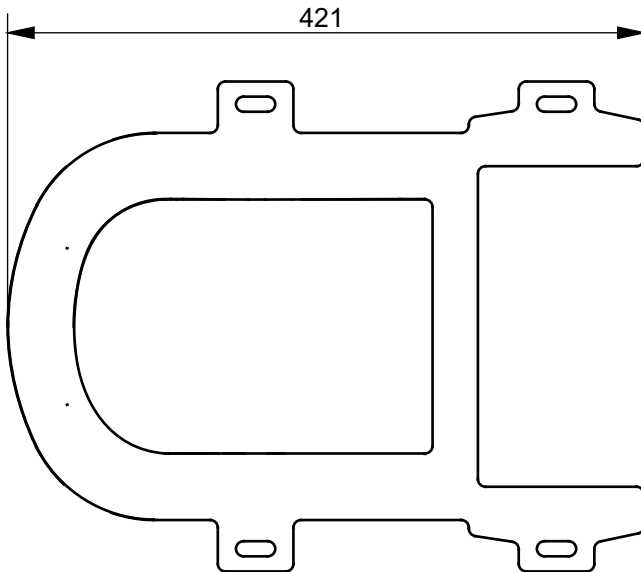

CAN BE COMBINED WITH:

1. SG WC seat with soft close TC501CVK
2. SG Metallic cover 7EE0007
3. SG Resin cover 9AE0017
4. WASHLET SG TCF403EGV1

Designation		<b>TOTO</b>	
<b>SG SERIES</b> WC wallhung CW512YR			
Altered	Scale	1:10	
	Signed	T.G.	
	Date	18/03/2015	
<small>This drawing including the respective data may neither be duplicated nor modified nor altered without the consent of TOTO Europe GmbH. The usage of the data/technical drawings takes place at user's own risk and under exclusion of any liability of TOTO Europe GmbH and/or of the companies of the TOTO-Group. The indicated dimensions are not binding; products are subject to change. Measurements shown may be subject to small variations or are indicative.</small>			

TO BE COMBINED WITH:

- |                   |            |
|-------------------|------------|
| 1. SG WC wallhung | CW512YR    |
| 2. SG WC seat     | TC501CVK   |
| 3. WASHLET SG     | TCF403EGV1 |

Designation		<b>TOTO</b>	
<b>SG SERIES</b> Metallic cover 7EE0007			
Altered	Scale	1:5	
	Signed	T.G.	
	Date	18/03/2015	
<small>This drawing including the respective data may neither be duplicated nor modified nor altered without the consent of TOTO Europe GmbH. The usage of the data/technical drawings takes place at user's own risk and under exclusion of any liability of TOTO Europe GmbH and/or of the companies of the TOTO-Group. The indicated dimensions are not binding; products are subject to change. Measurements shown may be subject to small variations or are indicative.</small>			