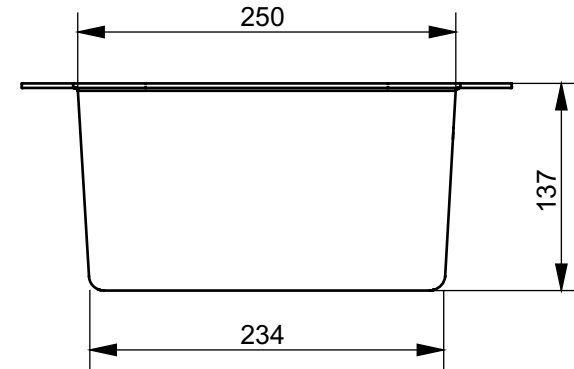

CAN BE COMBINED WITH:

1. SG WC seat with soft close TC501CVK
2. SG Metallic cover 7EE0007
3. SG Resin cover 9AE0017
4. WASHLET SG TCF403EGV1

Designation		<b>TOTO</b>	
<b>SG SERIES</b> WC wallhung CW512YR			
Altered	Scale	1:10	
	Signed	T.G.	
	Date	18/03/2015	
<small>This drawing including the respective data may neither be duplicated nor modified nor altered without the consent of TOTO Europe GmbH. The usage of the data/technical drawings takes place at user's own risk and under exclusion of any liability of TOTO Europe GmbH and/or of the companies of the TOTO-Group. The indicated dimensions are not binding; products are subject to change. Measurements shown may be subject to small variations or are indicative.</small>			

TO BE COMBINED WITH:

- |                   |            |
|-------------------|------------|
| 1. SG WC wallhung | CW512YR    |
| 2. SG WC seat     | TC501CVK   |
| 3. WASHLET SG     | TCF403EGV1 |

Designation		<b>TOTO</b>	
<b>SG SERIES</b> Metallic cover 7EE0007			
Altered	Scale	1:5	
	Signed	T.G.	
	Date	18/03/2015	
<small>This drawing including the respective data may neither be duplicated nor modified nor altered without the consent of TOTO Europe GmbH. The usage of the data/technical drawings takes place at user's own risk and under exclusion of any liability of TOTO Europe GmbH and/or of the companies of the TOTO-Group. The indicated dimensions are not binding; products are subject to change. Measurements shown may be subject to small variations or are indicative.</small>			