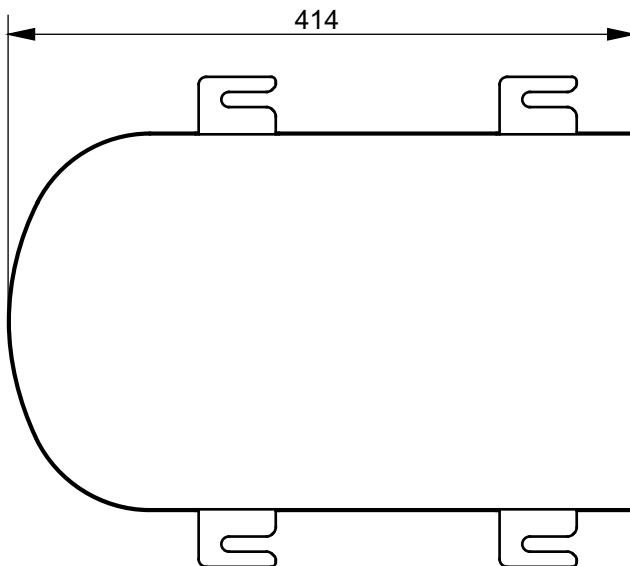

CAN BE COMBINED WITH:

1. SG WC seat with soft close TC501CVK
2. SG Metallic cover 7EE0007
3. SG Resin cover 9AE0017
4. WASHLET SG TCF403EGV1

Designation		<b>TOTO</b>	
<b>SG SERIES</b> WC wallhung CW512YR			
Altered	Scale	1:10	
	Signed	T.G.	
	Date	18/03/2015	
<small>This drawing including the respective data may neither be duplicated nor modified nor altered without the consent of TOTO Europe GmbH. The usage of the data/technical drawings takes place at user's own risk and under exclusion of any liability of TOTO Europe GmbH and/or of the companies of the TOTO-Group. The indicated dimensions are not binding; products are subject to change. Measurements shown may be subject to small variations or are indicative.</small>			

TO BE COMBINED WITH:

- |                   |            |
|-------------------|------------|
| 1. SG WC wallhung | CW512YR    |
| 2. SG WC seat     | TC501CVK   |
| 3. WASHLET SG     | TCF403EGV1 |

Designation		<b>TOTO</b>	
<b>SG SERIES</b> Metallic cover 7EE0007			
Altered	Scale	1:5	
	Signed	T.G.	
	Date	18/03/2015	
<small>This drawing including the respective data may neither be duplicated nor modified nor altered without the consent of TOTO Europe GmbH. The usage of the data/technical drawings takes place at user's own risk and under exclusion of any liability of TOTO Europe GmbH and/or of the companies of the TOTO-Group. The indicated dimensions are not binding; products are subject to change. Measurements shown may be subject to small variations or are indicative.</small>			