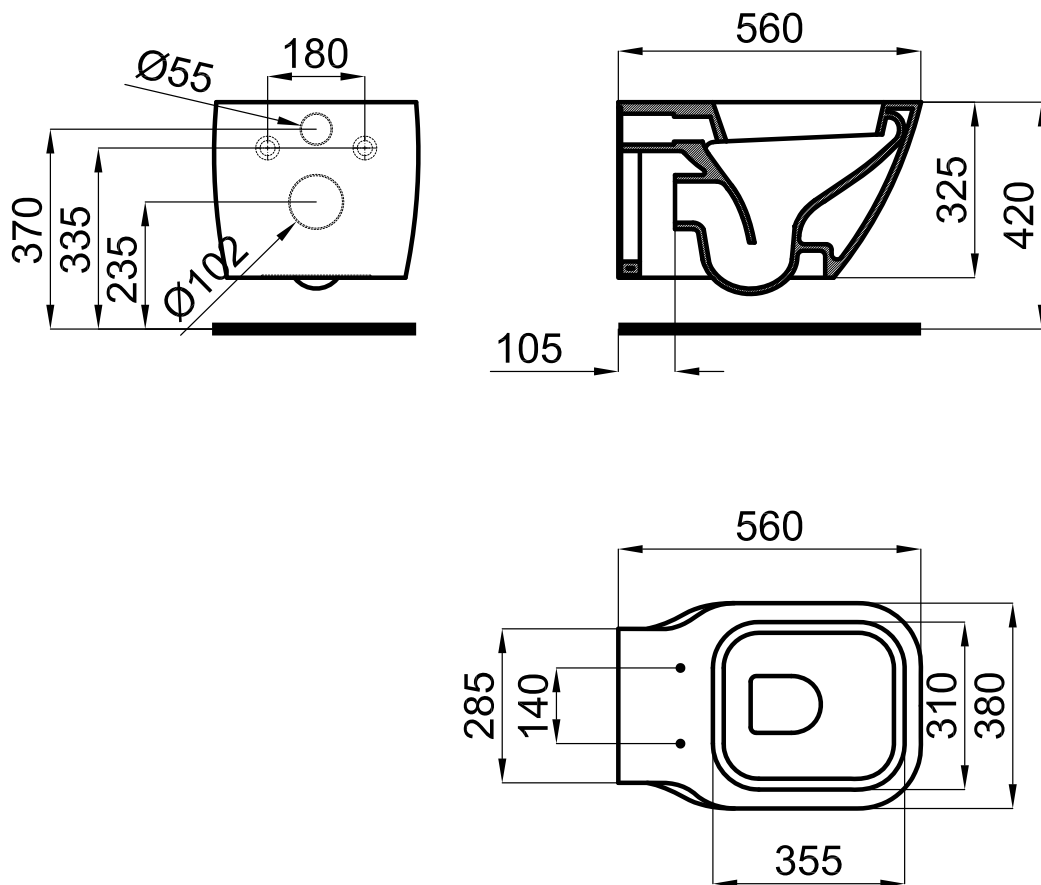

ESSENCE-C

сантехника - подвесной унитаз

noken
PORCELANOSA BATHROOMS

Legal disclaimer: All details provided by the NOKEN's Product has an information purpose without any contractual value. In order to obtain further information about the materials and their installation please visit our showrooms. NOKEN reserves the right to modify or delete any information on this site. The images and colours shown in this site may differ from the real ones.