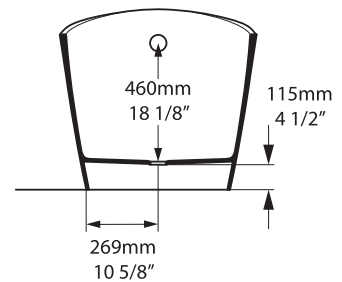

# Amalfi

AML-N-xx-NO

**Top view**

**Front view**

**Side view**

**Section BB**

**Section AA**

Shown with K17 waste kit

\*All measurements subject to +/-5% tolerance  
\*Overflow hole not drilled