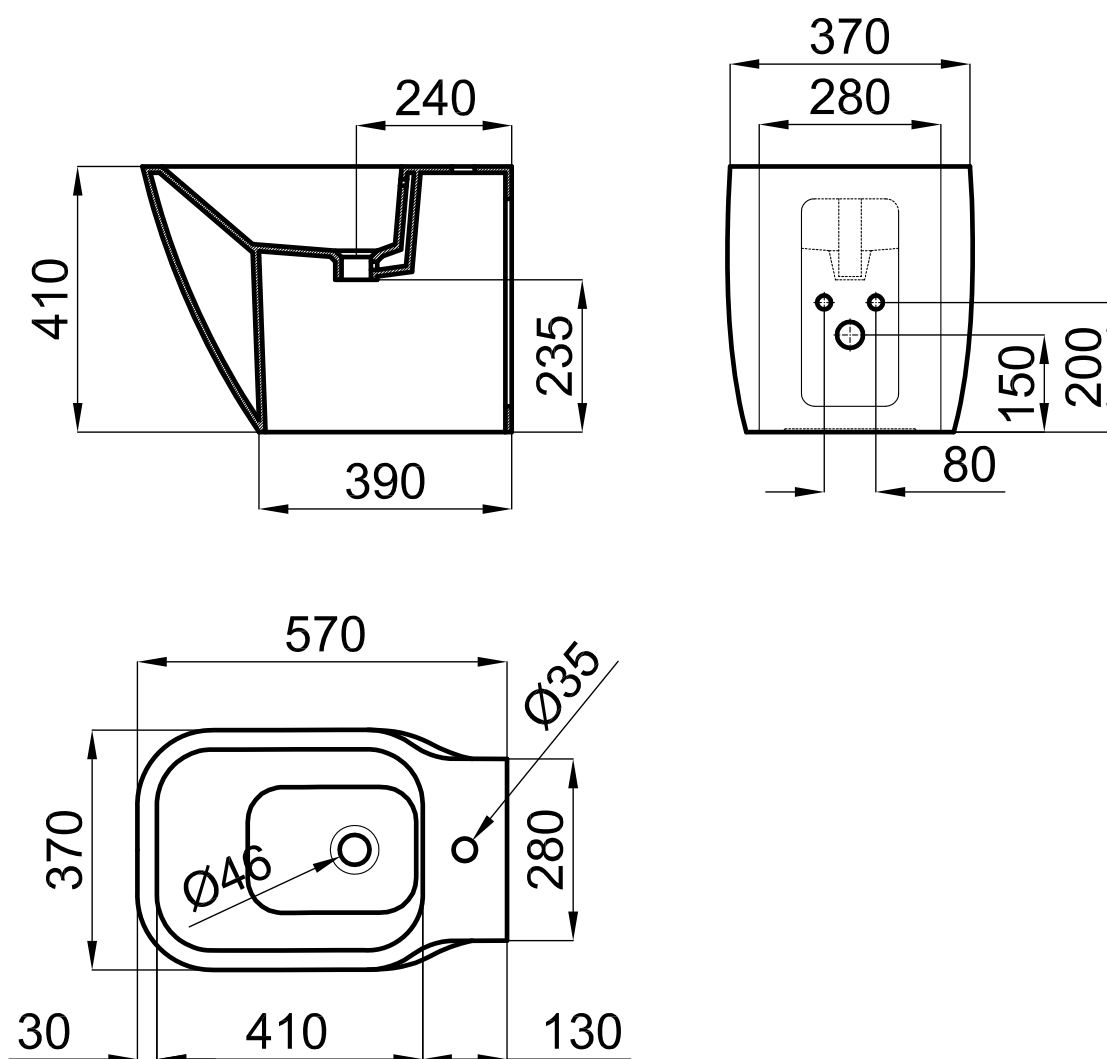

ESSENCE-C

сантехника - напольное биде

noken
PORCELANOSA BATHROOMS

Legal disclaimer: All details provided by the NOKEN's Product has an information purpose without any contractual value. In order to obtain further information about the materials and their installation please visit our showrooms. NOKEN reserves the right to modify or delete any information on this site. The images and colours shown in this site may differ from the real ones.