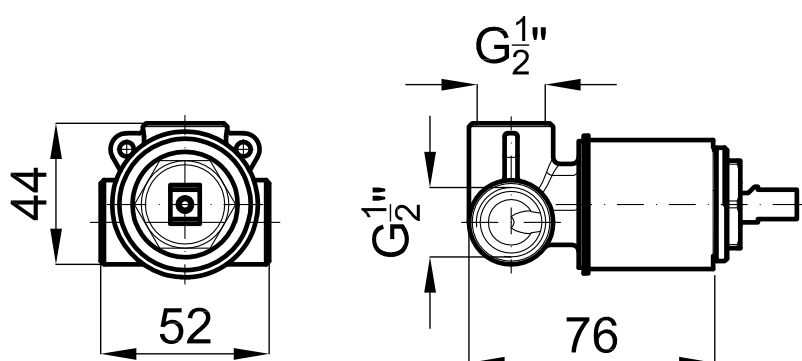

PROJECT LINE

смесители для ванной комнаты - душ

noken
PORCELANOSA BATHROOMS

Legal disclaimer: All details provided by the NOKEN's Product has an information purpose without any contractual value. In order to obtain further information about the materials and their installation please visit our showrooms. NOKEN reserves the right to modify or delete any information on this site. The images and colours shown in this site may differ from the real ones.