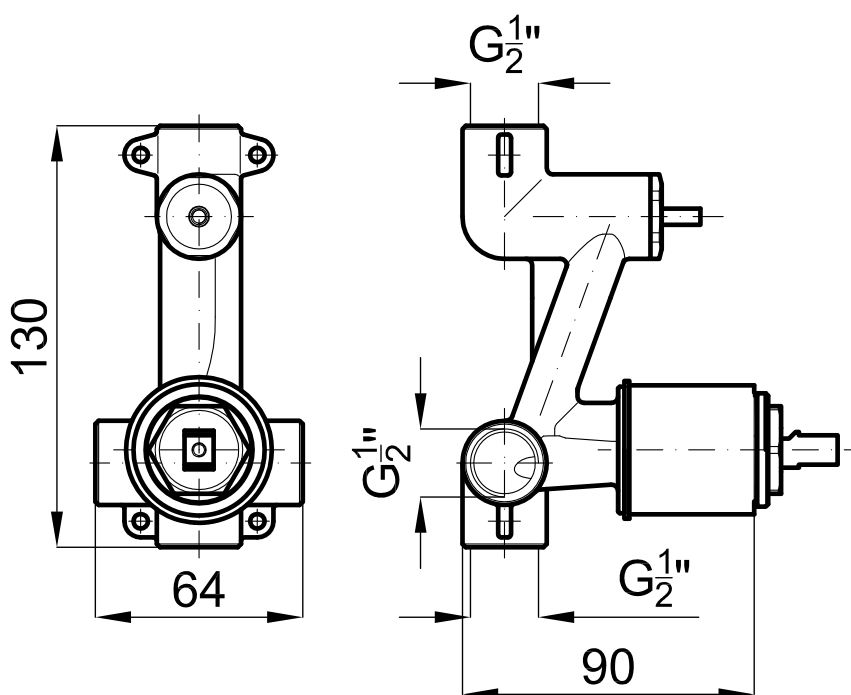

# PROJECT LINE

Смесители для ванной комнаты - душ

noken  
PORCELANOSA BATHROOMS

Legal disclaimer: All details provided by the NOKEN's Product has an information purpose without any contractual value. In order to obtain further information about the materials and their installation please visit our showrooms. NOKEN reserves the right to modify or delete any information on this site. The images and colours shown in this site may differ from the real ones.