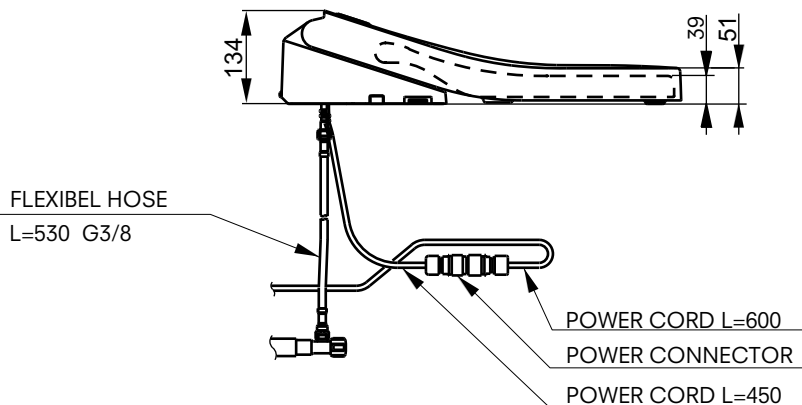

### PRODUCT DETAILS

<b>Product code</b>	TCF403REGV1
<b>EAN code</b>	405066309445 4
<b>Size</b>	w:390xd:575xh:134 (mm)
<b>Weight</b>	6,8 kg
<b>Colour</b>	White
<b>Material</b>	Plastic
<b>Technologies</b>	Warm water nozzle, heated seat, Deodoriser, Dryer, ewater+, Auto functions, PreMist

### TECHNICAL DRAWINGS

SCREW Ø4X30 (2pcs)