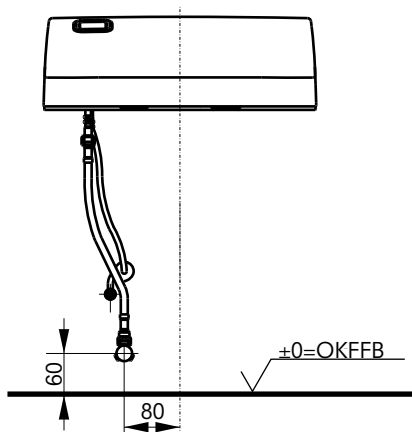

### PRODUCT DETAILS

<b>Product code</b>	TCF403REGV1
<b>EAN code</b>	405066309445 4
<b>Size</b>	w:390xd:575xh:134 (mm)
<b>Weight</b>	6,8 kg
<b>Colour</b>	White
<b>Material</b>	Plastic
<b>Technologies</b>	Warm water nozzle, heated seat, Deodoriser, Dryer, ewater+, Auto functions, PreMist

### TECHNICAL DRAWINGS

SCREW Ø4X30 (2pcs)