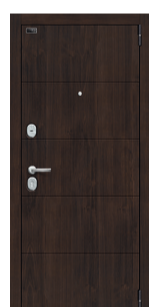

Cappuccino Veralinga

Graphite Pro

Virgin

Nordic Oak

Graphite Pro

Virgin

Nordic Oak

S-3 4/P50 (AB-6)