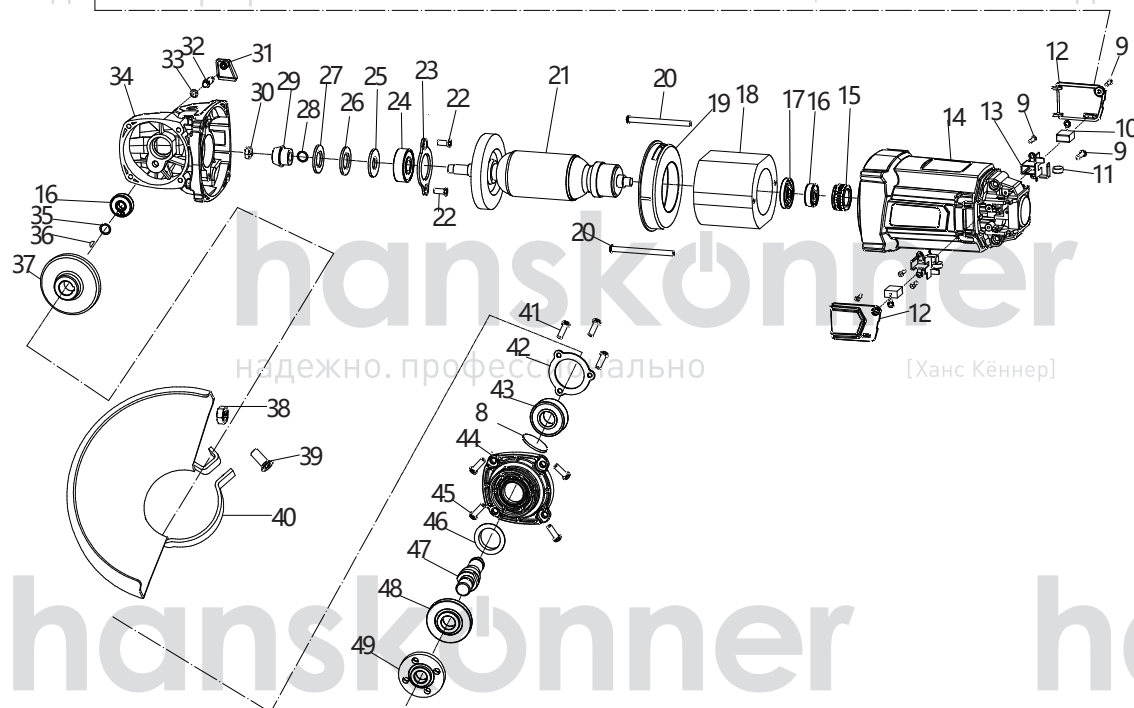

надежно. профессионально [Ханс Кённер]

NO.	DESCRIPTION	NO.	DESCRIPTION
1	CABLE	28	O-RING
2	CABLE SLEEVE	29	PINION
3	TAPPING SCREW	30	NUT
4	CABLE PRESS BOARD	31	LOCKING BUTTON
5	SWITCH	32	LOCKING PIN
6	HANDLE	33	O-RING
7	CONSTANT POWER PCB	34	HOUSING
8	O-RING	35	CIRCLIP
9	TAPPING SCREW	36	KEY
10	CARBON BRUSH	37	GEAR
11	COIL SPRING	38	NUT
12	BRUSH HOLDER COVER	39	SCREW
13	BRUSH HOLDER	40	GUARD
14	HOUSING	41	SCREW
15	BEARING COVER	42	PRESS BAORD
16	BEARING 608RS	43	BEARING 6202RS
17	ANTI-DUST COVER	44	FRONT COVER
18	STATOR	45	SCREW
19	WIND GUIDE	46	ANTI-DUST COVER
20	TAPPING SCREW	47	SPINDLE
21	ROTOR	48	DOWN FLANGE
22	SCREW	49	UPPER FLANGE
23	PRESS BAORD		
24	BEARING 6201RS		
25	WOOL WASHER		
26	WASHER		
27	WASHER		

HAG16180EC-EX-20210914

надежно. профессионально [Ханс Кённер]

надежно. профессионально [Ханс Кённер]