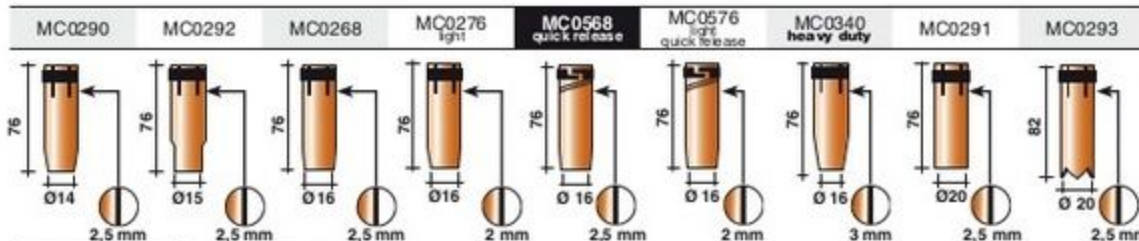

STANDARD

(REF.)