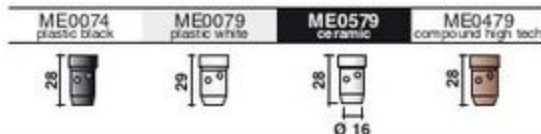

Better performances
and protection
for your torch

UT1000157

- control leads**
BX0156, 3 m
BX0157, 4 m
BX0158, 5 m
- wire conduit**
QB0072, 3 m
QB0073, 4 m
QB0074, 5 m
- gas hose**
QB0080, 3 m
QB0081, 4 m
QB0082, 5 m
- cover**
MQ0205, 3 m
MQ0206, 4 m
MQ0207, 5 m
- water inlet hose**
QB0076, 3 m
QB0077, 4 m
QB0078, 5 m
- water outlet - power cable**
QA0019, 3 m
QA0020, 4 m
QA0021, 5 m