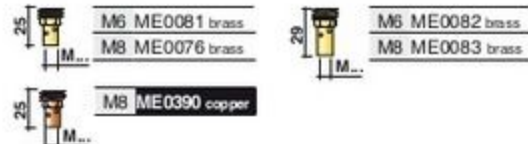

Better performances
and protection
for your torch

UT1000157

- control leads**
BX0156, 3 m
BX0157, 4 m
BX0158, 5 m
- wire conduit**
QB0072, 3 m
QB0073, 4 m
QB0074, 5 m
- gas hose**
QB0080, 3 m
QB0081, 4 m
QB0082, 5 m
- cover**
MQ0205, 3 m
MQ0206, 4 m
MQ0207, 5 m
- water inlet hose**
QB0076, 3 m
QB0077, 4 m
QB0078, 5 m
- water outlet - power cable**
QA0019, 3 m
QA0020, 4 m
QA0021, 5 m

Ø	Cu	Cu-Ni	Cu for Al	CuCrZr	Triangular Cu
0,6	MD0009-06	MD0009-36			
0,8	MD0009-08	MD0009-38	MD0009-58	MD0009-78	MD1009-08
0,9	MD0009-09				
1,0	MD0009-10	MD0009-40	MD0009-60	MD0009-80	MD1009-10
1,2	MD0009-12	MD0009-42	MD0009-62	MD0009-82	MD1009-12
1,4	MD0009-14	MD0009-44			
1,6	MD0009-16	MD0009-46	MD0009-66		