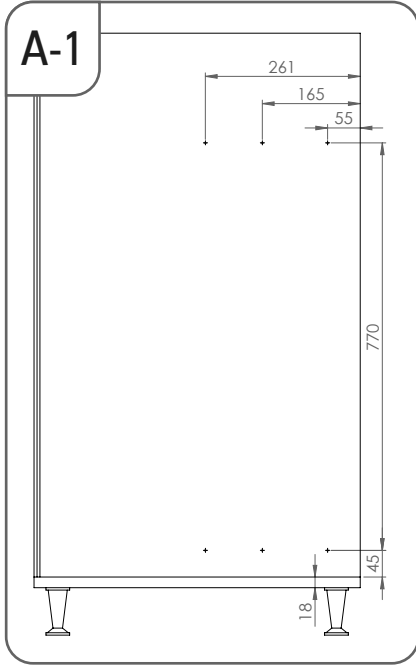

- ÇİFT AÇILIM GİZLİ RAYLI 3 SEPETLİK AHŞAP TABANLI 15 CM ŞİŞELİK MONTAJ ŞEMASI (SAĞ)
- 15 CM BOTTLE HOLDER WITH FULL EXTENSION UNDERMOUNT RAIL AND 3 WOODEN BOTTOM BASKETS MOUNTING INSTRUCTION (RIGHT)

# STARAX

- ÇİFT AÇILIM GİZLİ RAYLI 3 SEPETLİ AHŞAP TABANLI 15 CM ŞİŞELİK MONTAJ ŞEMASI (SOL)
- 15 CM BOTTLE HOLDER WITH FULL EXTENSION UNDERMOUNT RAIL AND 3 WOODEN BOTTOM BASKETS MOUNTING INSTRUCTION (LEFT)