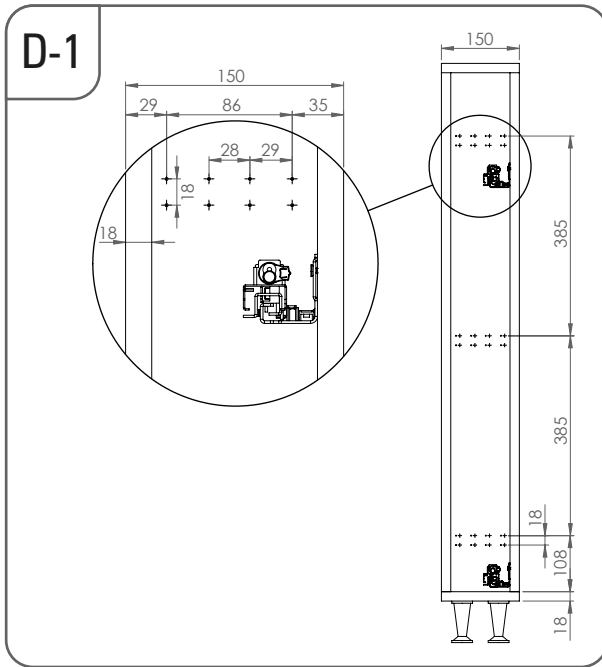

- ÇİFT AÇILIM GİZLİ RAYLI 3 SEPETLİK AHŞAP TABANLI 15 CM ŞİŞELİK MONTAJ ŞEMASI (SAĞ)
- 15 CM BOTTLE HOLDER WITH FULL EXTENSION UNDERMOUNT RAIL AND 3 WOODEN BOTTOM BASKETS MOUNTING INSTRUCTION (RIGHT)

# STARAX

- ÇİFT AÇILIM GİZLİ RAYLI 3 SEPETLİ AHŞAP TABANLI 15 CM ŞİŞELİK MONTAJ ŞEMASI (SOL)
- 15 CM BOTTLE HOLDER WITH FULL EXTENSION UNDERMOUNT RAIL AND 3 WOODEN BOTTOM BASKETS MOUNTING INSTRUCTION (LEFT)