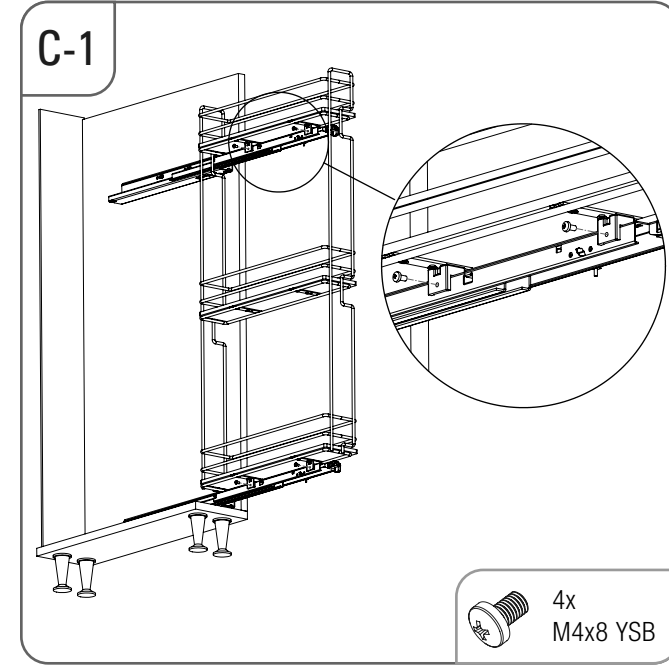

- ÇİFT AÇILIM GİZLİ RAYLI 3 SEPETLİK AHŞAP TABANLI 15 CM ŞİŞELİK MONTAJ ŞEMASI (SAĞ)
- 15 CM BOTTLE HOLDER WITH FULL EXTENSION UNDERMOUNT RAIL AND 3 WOODEN BOTTOM BASKETS MOUNTING INSTRUCTION (RIGHT)

# STARAX

- ÇİFT AÇILIM GİZLİ RAYLI 3 SEPETLİ AHŞAP TABANLI 15 CM ŞİŞELİK MONTAJ ŞEMASI (SOL)
- 15 CM BOTTLE HOLDER WITH FULL EXTENSION UNDERMOUNT RAIL AND 3 WOODEN BOTTOM BASKETS MOUNTING INSTRUCTION (LEFT)