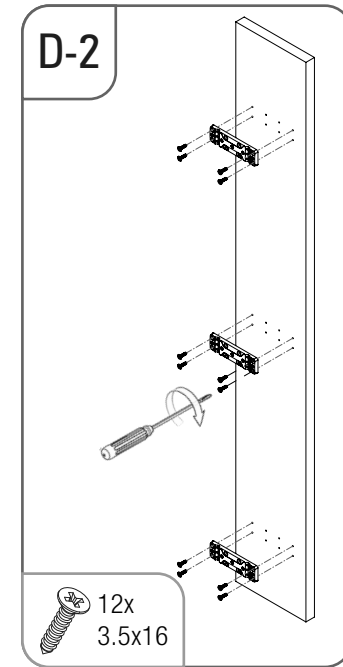

- ÇİFT AÇILIM GİZLİ RAYLI 3 SEPETLİK AHŞAP TABANLI 15 CM ŞİŞELİK MONTAJ ŞEMASI (SAĞ)
- 15 CM BOTTLE HOLDER WITH FULL EXTENSION UNDERMOUNT RAIL AND 3 WOODEN BOTTOM BASKETS MOUNTING INSTRUCTION (RIGHT)

# STARAX

- ÇİFT AÇILIM GİZLİ RAYLI 3 SEPETLİ AHŞAP TABANLI 15 CM ŞİŞELİK MONTAJ ŞEMASI (SOL)
- 15 CM BOTTLE HOLDER WITH FULL EXTENSION UNDERMOUNT RAIL AND 3 WOODEN BOTTOM BASKETS MOUNTING INSTRUCTION (LEFT)