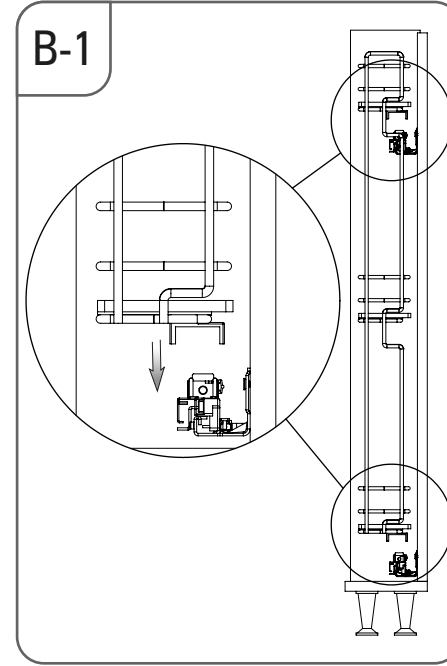

- ÇİFT AÇILIM GİZLİ RAYLI 3 SEPETLİK AHŞAP TABANLI 15 CM ŞİŞELİK MONTAJ ŞEMASI (SAĞ)
- 15 CM BOTTLE HOLDER WITH FULL EXTENSION UNDERMOUNT RAIL AND 3 WOODEN BOTTOM BASKETS MOUNTING INSTRUCTION (RIGHT)

# STARAX

- ÇİFT AÇILIM GİZLİ RAYLI 3 SEPETLİ AHŞAP TABANLI 15 CM ŞİŞELİK MONTAJ ŞEMASI (SOL)
- 15 CM BOTTLE HOLDER WITH FULL EXTENSION UNDERMOUNT RAIL AND 3 WOODEN BOTTOM BASKETS MOUNTING INSTRUCTION (LEFT)