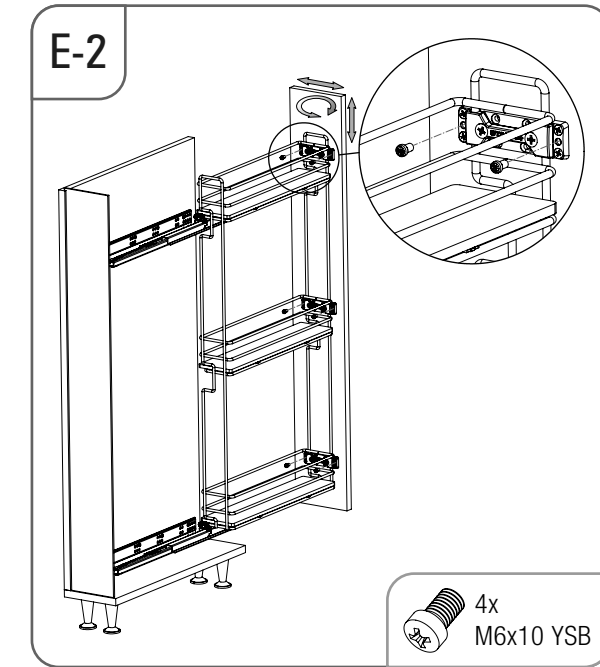

- ÇİFT AÇILIM GİZLİ RAYLI 3 SEPETLİK AHŞAP TABANLI 15 CM ŞİŞELİK MONTAJ ŞEMASI (SAĞ)
- 15 CM BOTTLE HOLDER WITH FULL EXTENSION UNDERMOUNT RAIL AND 3 WOODEN BOTTOM BASKETS MOUNTING INSTRUCTION (RIGHT)

# STARAX

- ÇİFT AÇILIM GİZLİ RAYLI 3 SEPETLİ AHŞAP TABANLI 15 CM ŞİŞELİK MONTAJ ŞEMASI (SOL)
- 15 CM BOTTLE HOLDER WITH FULL EXTENSION UNDERMOUNT RAIL AND 3 WOODEN BOTTOM BASKETS MOUNTING INSTRUCTION (LEFT)