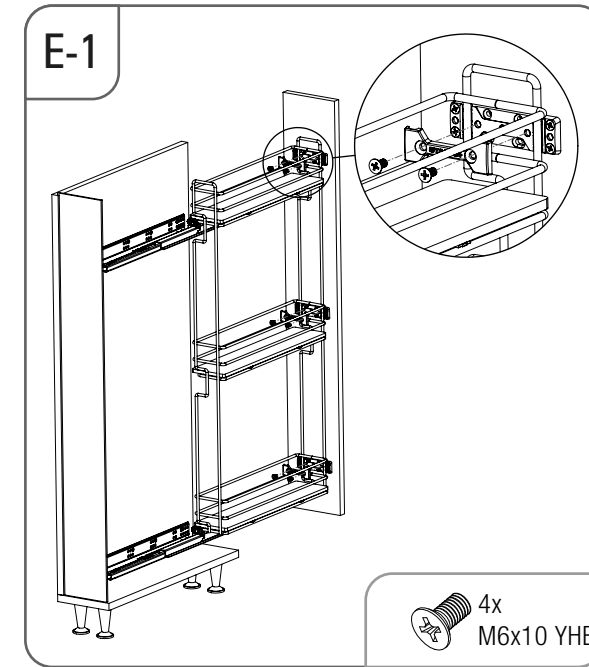

- ÇİFT AÇILIM GİZLİ RAYLI 3 SEPETLİK AHŞAP TABANLI 15 CM ŞİŞELİK MONTAJ ŞEMASI (SAĞ)
- 15 CM BOTTLE HOLDER WITH FULL EXTENSION UNDERMOUNT RAIL AND 3 WOODEN BOTTOM BASKETS MOUNTING INSTRUCTION (RIGHT)

# STARAX

- ÇİFT AÇILIM GİZLİ RAYLI 3 SEPETLİ AHŞAP TABANLI 15 CM ŞİŞELİK MONTAJ ŞEMASI (SOL)
- 15 CM BOTTLE HOLDER WITH FULL EXTENSION UNDERMOUNT RAIL AND 3 WOODEN BOTTOM BASKETS MOUNTING INSTRUCTION (LEFT)