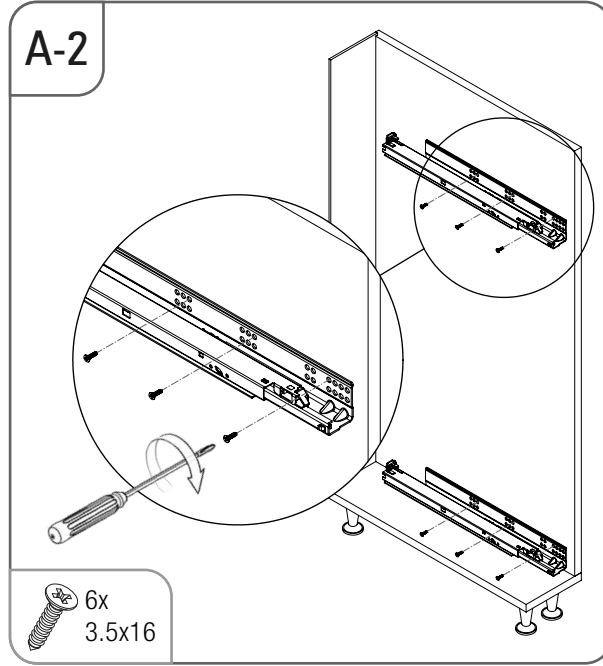

- ÇİFT AÇILIM GİZLİ RAYLI 3 SEPETLİK AHŞAP TABANLI 15 CM ŞİŞELİK MONTAJ ŞEMASI (SAĞ)
- 15 CM BOTTLE HOLDER WITH FULL EXTENSION UNDERMOUNT RAIL AND 3 WOODEN BOTTOM BASKETS MOUNTING INSTRUCTION (RIGHT)

# STARAX

- ÇİFT AÇILIM GİZLİ RAYLI 3 SEPETLİ AHŞAP TABANLI 15 CM ŞİŞELİK MONTAJ ŞEMASI (SOL)
- 15 CM BOTTLE HOLDER WITH FULL EXTENSION UNDERMOUNT RAIL AND 3 WOODEN BOTTOM BASKETS MOUNTING INSTRUCTION (LEFT)