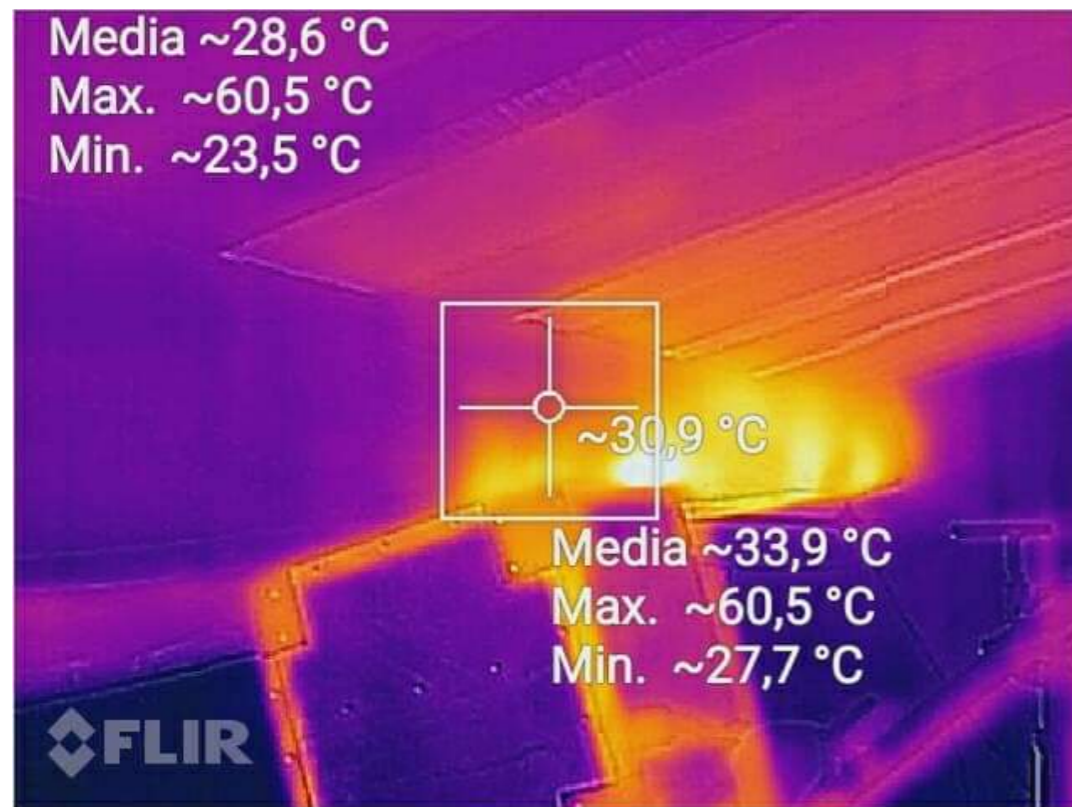

Why Shashel®?

We were frustrated with the catastrophic destruction caused by infestations of wood boring insects, and worms. The cost to repair and maintain wooden structures - buildings, log cabins, furniture - is astronomical. When we went looking for a solution to eliminate these pests, all we found were treatments based on harsh and toxic chemicals.

There had to be a better way. We went looking for a solution that met these goals; it had to be environmentally friendly, without the use of harsh chemicals, had to be easy to use and completely safe. We developed the perfect solution through the use of Microwave Technology. With the use of Microwave technology, you can now control insect infestations easily and safely. Another major benefit is the elimination of fungus and dry rot.

The Shashel Microwave device emits electromagnetic waves which stimulates the water molecules in the wood, slightly raising the temperature to 50°-60° C (120°-140° F) killing any insects and worms in the wood. Is; it had to be environmentally friendly, without the use of harsh chemicals, had to be easy to use and completely safe. We developed the perfect solution through the use of Microwave Technology. With the use of Microwave technology, you can now control insect infestations easily and safely. Another major benefit is the elimination of fungus and dry rot.