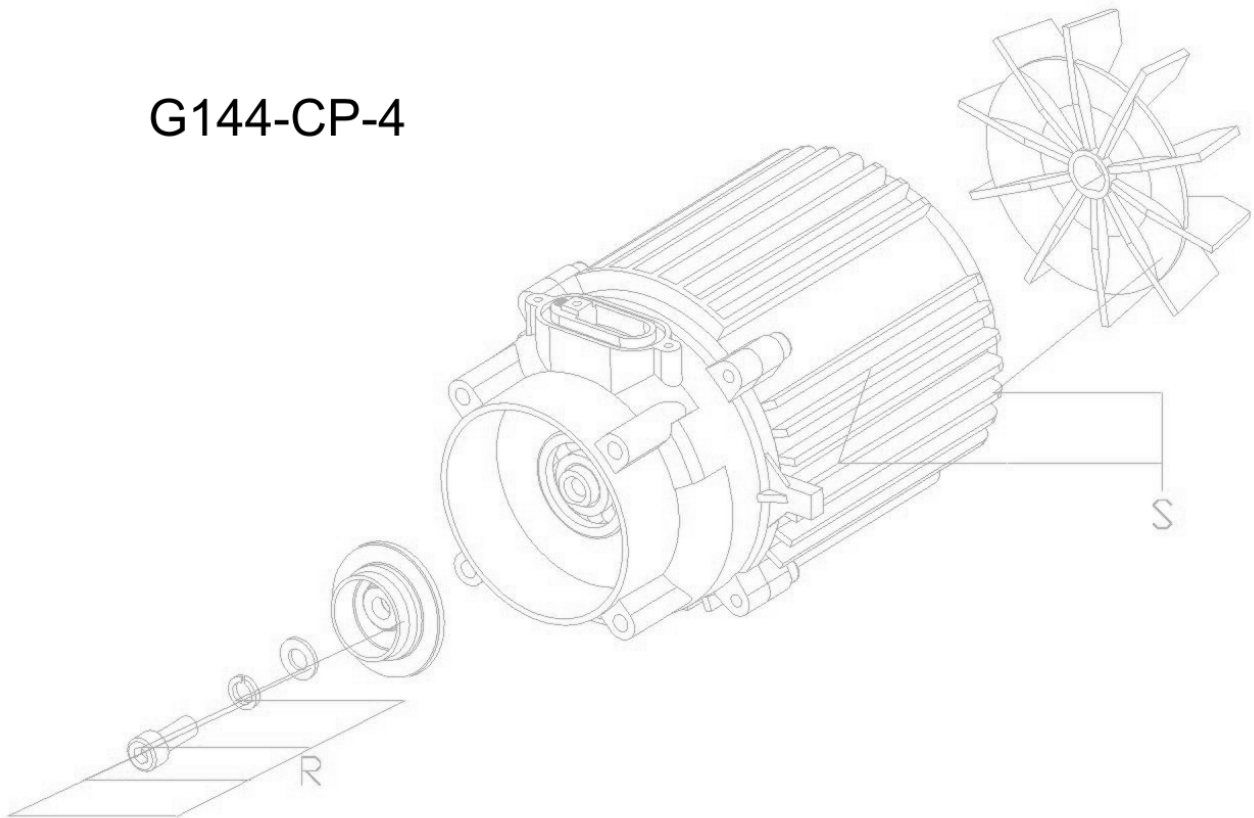

G144-CP-4

Ref.	K	Part N.	Customer Part N.	Description	Qty	Validity:		Price
						From	To	
R		KTRI40380		KIT P 15-245 PIATTELLO G134-C	1,00			--
S		MOMO40063		1PH MOTOR G134-C 230-50 ZHE	1,00			--