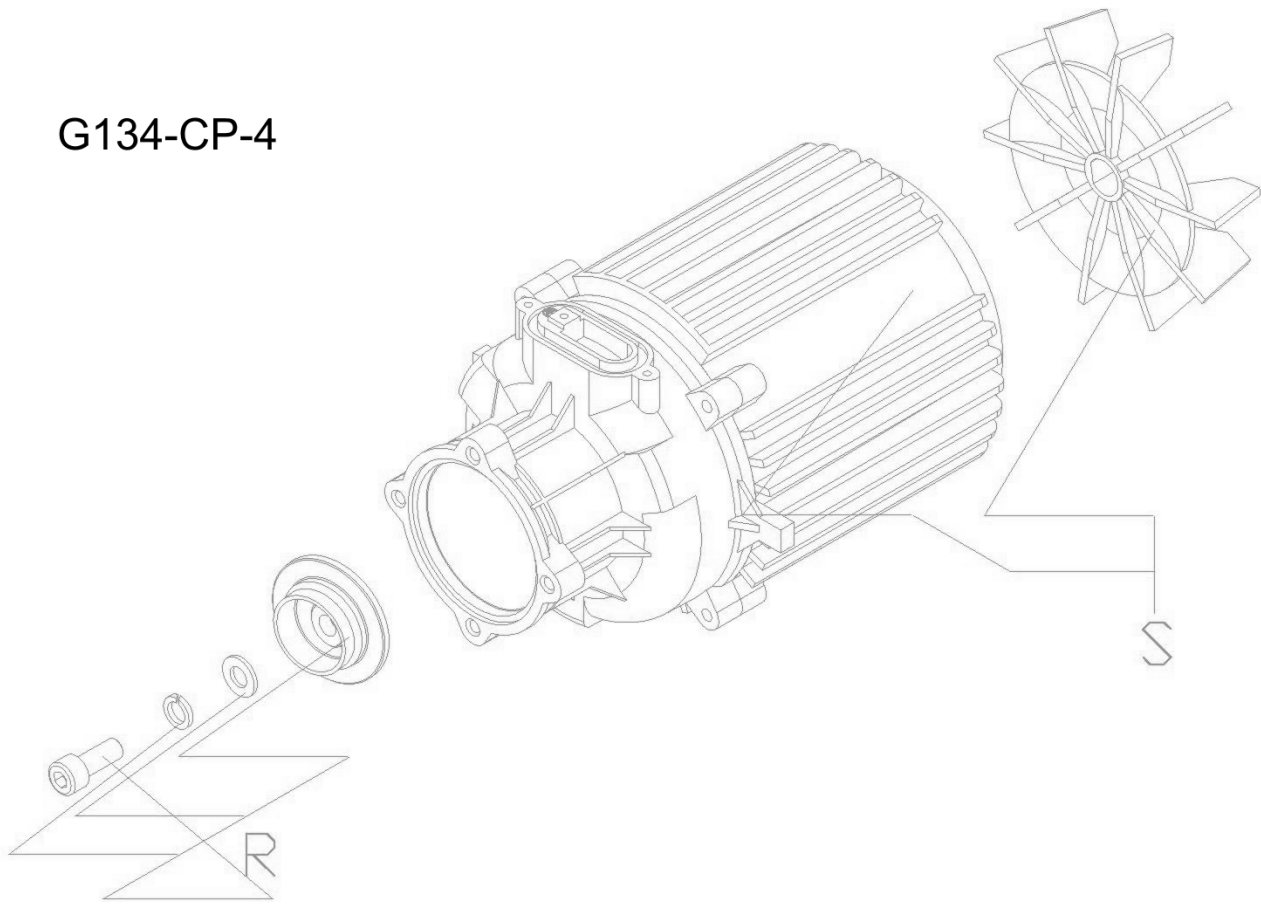

G134-CP-4

Ref.	K	Part N.	Customer Part N.	Description	Qty	Validity:		Price
						From	To	
R		KTRI40380		KIT P 15-245 PIATTELLO G134-C	1,00			--
S		MOMO40063		1PH MOTOR G134-C 230-50 ZHE	1,00			--