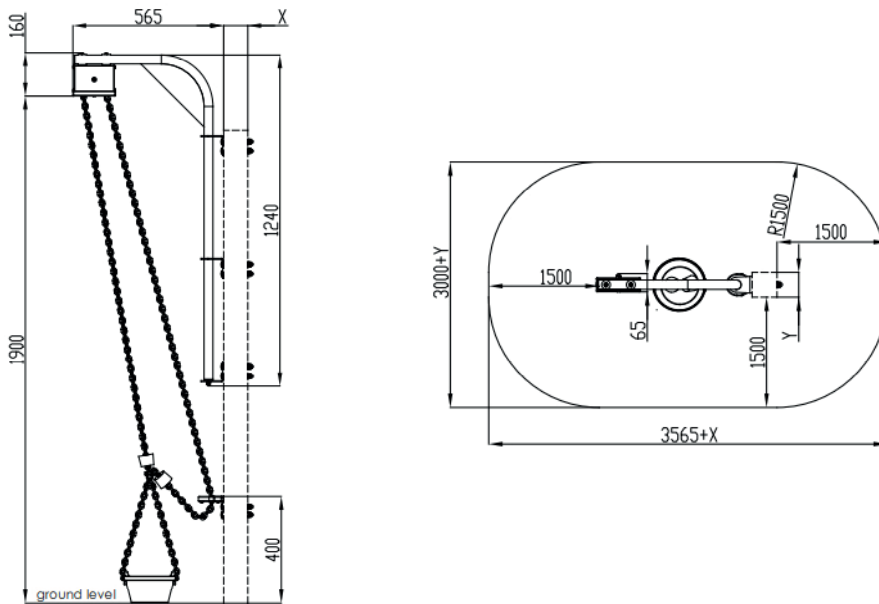

KBT nv
Hemelrijken 8
2890 Sint-Amands
Belgium

KBT Polska sp. z o.o.
ul. M. Konopnickiej 6
00-491 Warszawa
Poland

SAND CRANE WITH ROTARY ARM SET

DRAWINGS :

INCLUDED ACCESSORIES :

<i>sand crane with rotary arm</i> 573.005.006.001	<i>bucket with stainless steel chain</i> 573.101.006.001	<i>chain guide</i> 573.080.306.001	<i>rubber damper</i> 573.080.408.001	<i>stainless steel chain 6mm</i> 573.080.601.001
			x2	

VARIATIONS :

573.005.001.001 rotary arm mounting bracket - for sand crane + bucket - stainless steel