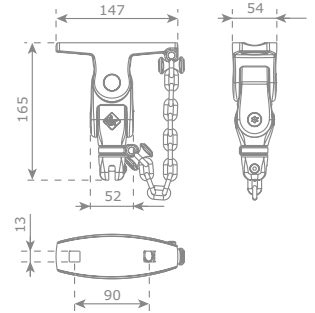

SWING HOOK 'SHANTI' FOR GROUP SWINGS

MOUNTING PLATE

PDS_814.002

-  **814.002.021.001** swing hook 'Shanti' with cardan joint - with mounting plate - stainless steel
-  **814.002.022.001** swing hook 'Shanti' - safety chain for mounting plate - stainless steel

	 pcs	 pcs			 pcs		
814.002.021.	1,50 kg	8	31 x 27 x 13 cm	12 kg	-	-	-
814.002.022.	0,17 kg	40	30 x 27 x 12 cm	7 kg	-	-	-

**SWING HOOK 'SHANTI'
FOR GROUP SWINGS -
MOUNTING PLATE**

- stainless steel casting
- 'heavy duty'
- vibration dampening plastic bearings
- suitable for both round and square timber
- 2 screw holes for M12 bolts

**SCHAUKELHAKEN 'SHANTI' FÜR
MEHRSTZIGEN SCHAUKELSITZ
- MONTAGEPLATTE**

- Gussstücke in Edelstahl
- 'Schwerlast'
- Vibrationsdämpfende Kunststofflager
- brauchbar für Rund- sowie Kantholz
- 2 Löchern zum Befestigen für M12-Schrauben

**STATUS
STD**

**DIMENSIONS
147 × 165 × 54 mm**