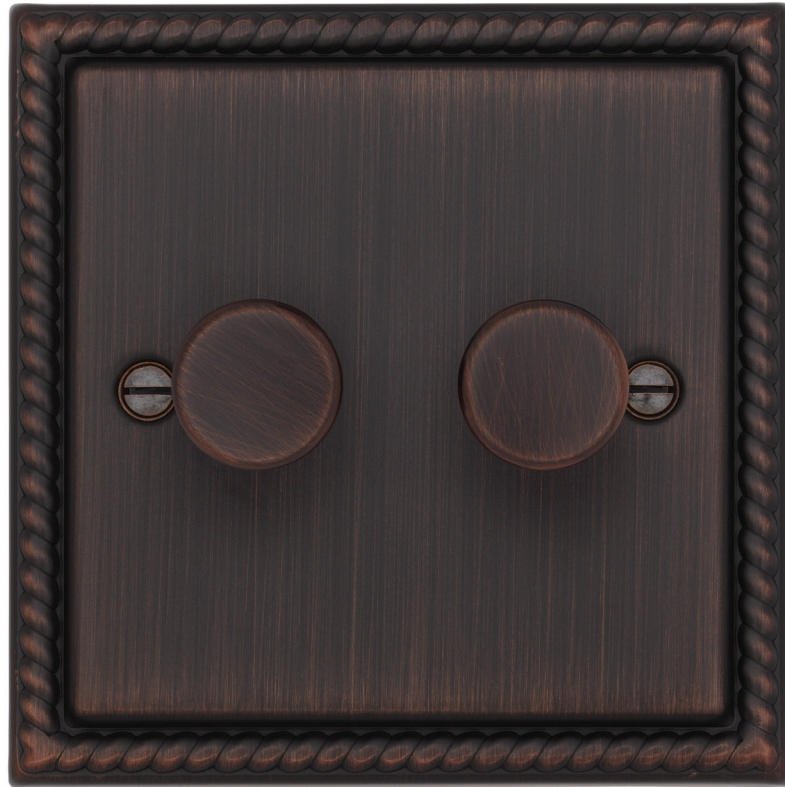

Colossal BZ Bronze

Colossal BZ
1 Gang 2 Way Dimmer (push on / off)
95x95MM