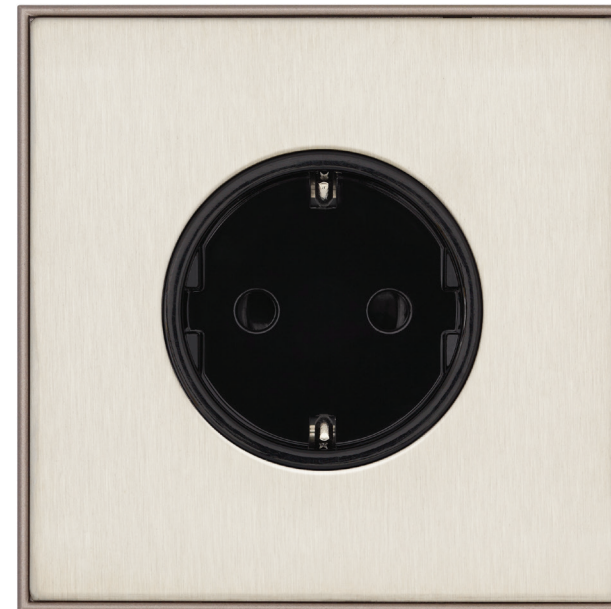

Titanium MBR Matt Brass

Titanium MBR
2 Gang 2 Way Switch
86x86MM

Titanium MBR
1 Gang 2 Way Toggle Switch
86x86MM

Titanium MBR
1 Gang 2 Way Dimmer (push on / off)
86x86MM

Titanium SS Stainless Steel

Titanium SS
1 Gang 2 Way Switch
86x86MM