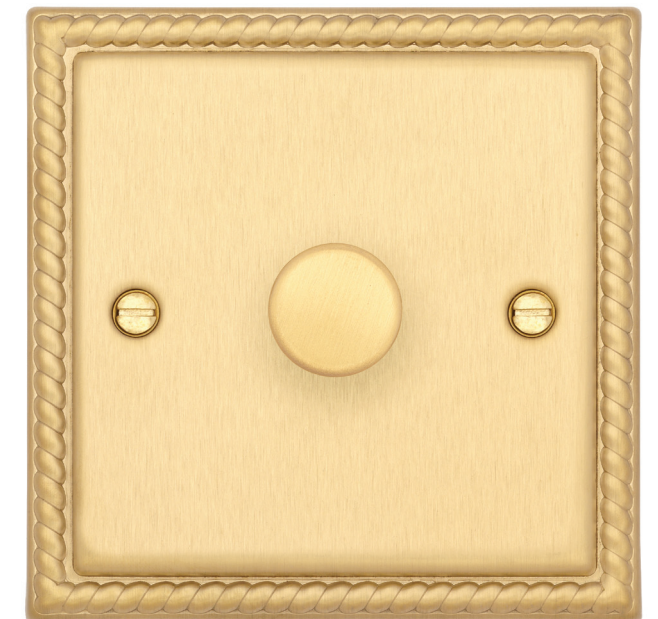

Colossal MBR
1 Gang 2 Way Dimmer (push on / off)
95x95MM