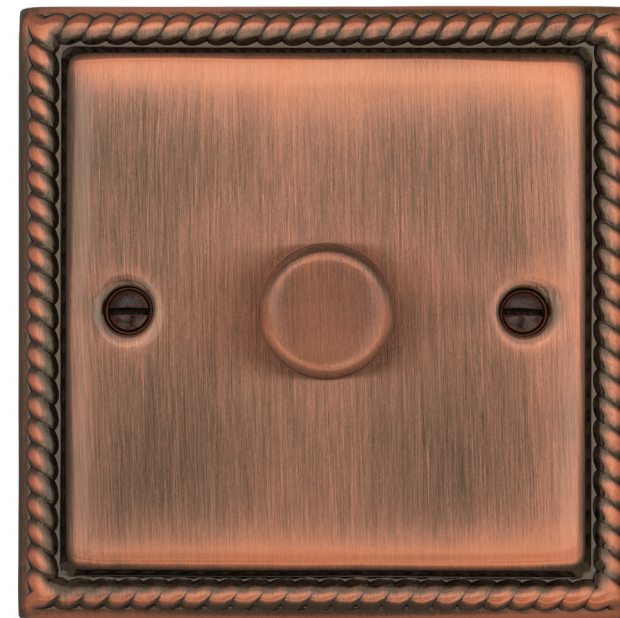

Colossal AC Antique Copper

Colossal AC
3 Gang 2 Way Toggle Switch
95x95MM

Colossal AC
1 Gang 2 Way Dimmer (push on / off)
95x95MM

Colossal AC
2 Gang 2 Way Switch
95x95MM

Colossal MBR Matt Brass

Colossal MBR
2 Gang 2 Way Switch
95x95MM