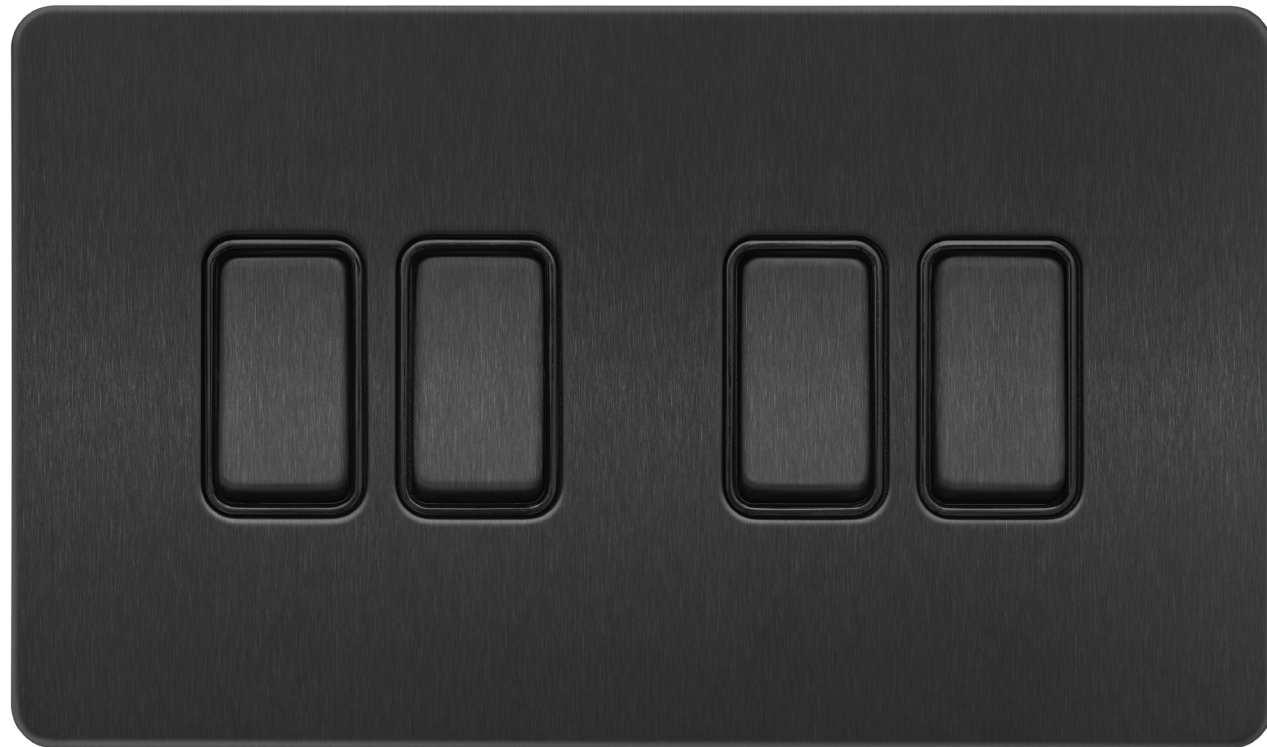

Ultimate II QGE Gun Metal