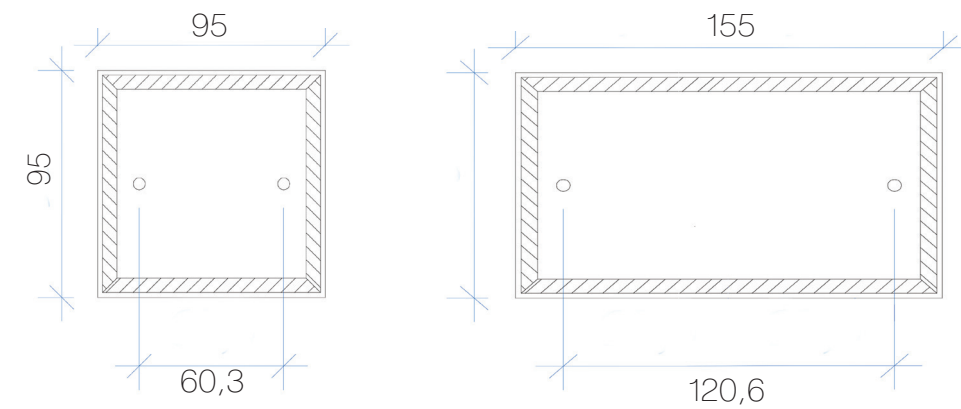

Colossal II