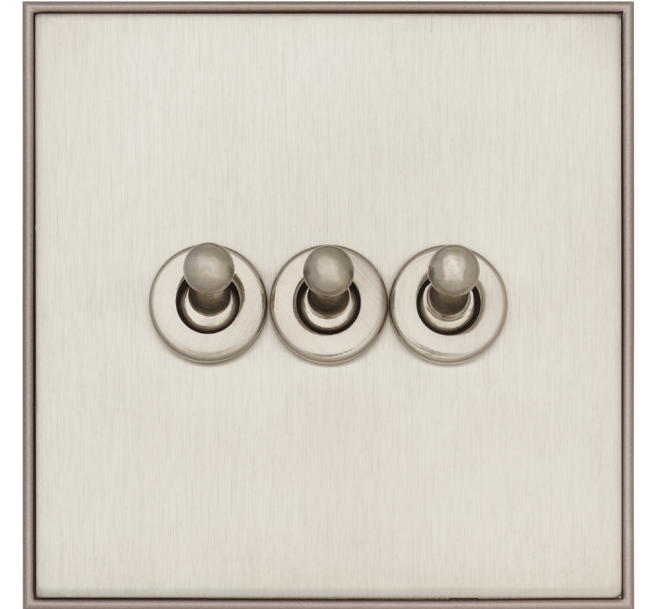

Titanium SS
3 Gang 2 Way Toggle Switch
86x86MM