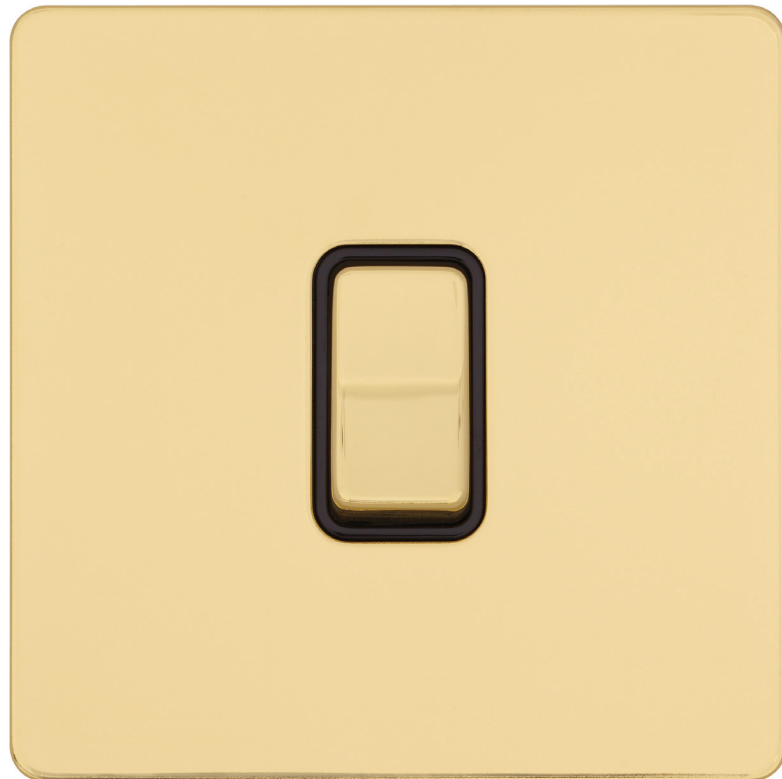

Ultimate II SS Stainless Steel

Ultimate II SS
4 Gang 2 Way Toggle Switch
146x86MM

Ultimate II SS
1 Gang 2 Pin + Earth German Socket
86x86MM

Ultimate II SS
1 Gang 2 Way Switch
86x86MM

Ultimate II PB Polished Brass