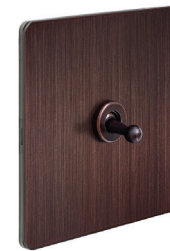

BZ BRONZE

Необычный альянс теплого шоколадного цвета в сочетании с холодной фактурой металла — идеальное решение для тех, кто выбирает постмодернизм, лофт и классический стиль в дизайне.