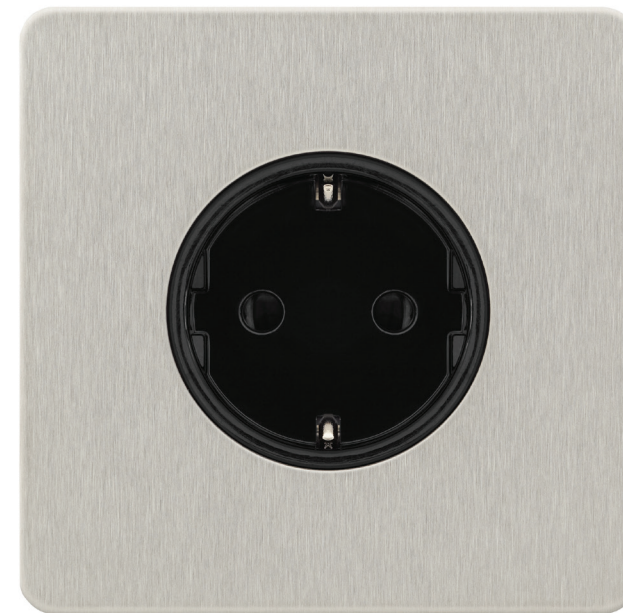

Ultimate II SS
1 Gang 2 Pin + Earth German Socket
86x86MM