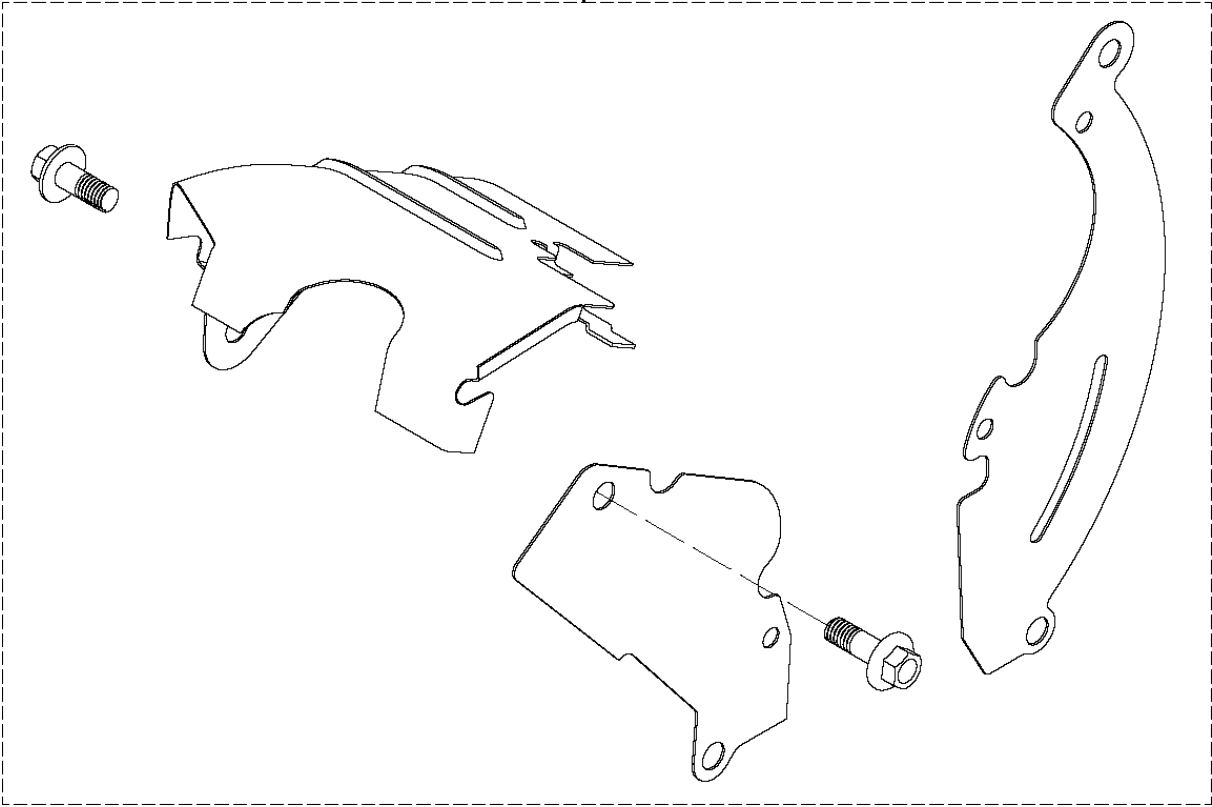

VALVE & CAMSHAFT

G1300P, 2018-08

Ref	Part No	Description	Remark	QTY KIT
1	596 70 30-01	VALVE		3
2	596 70 26-01	VALVE KIT		2

1