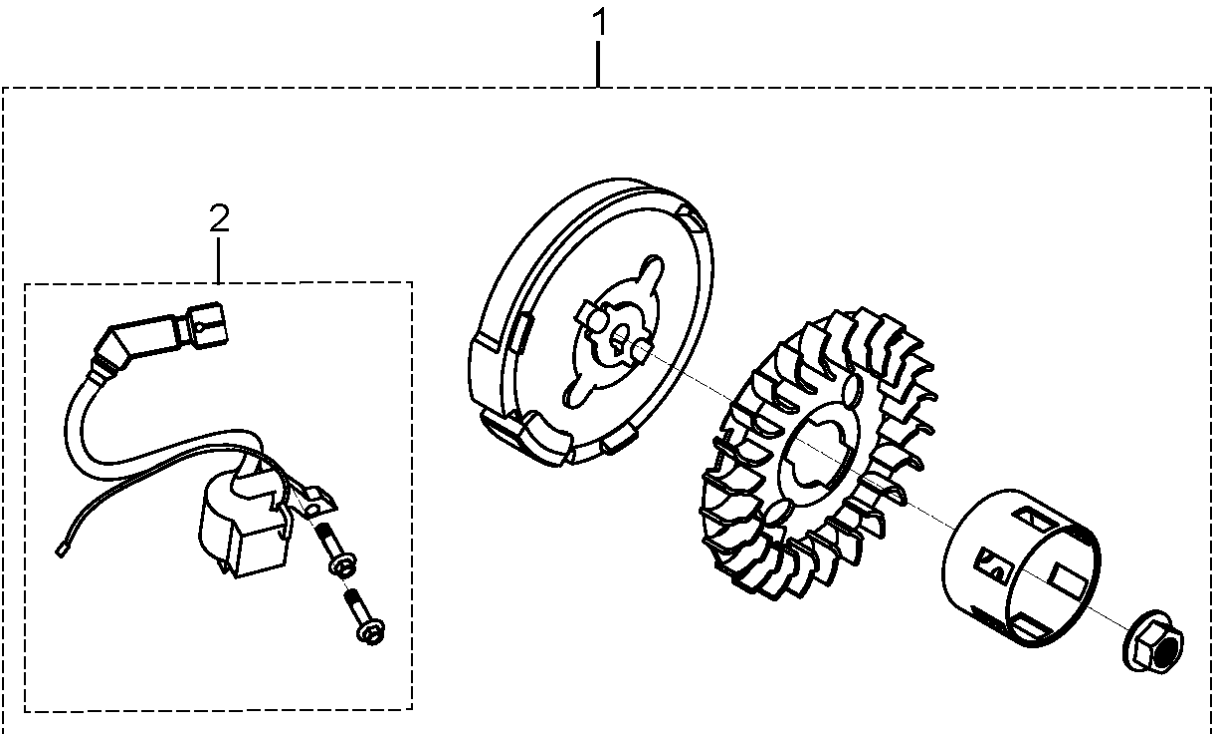

Ref	Part No	Description	Remark	QTY KIT
1	596 69 93-01	CRANKCASE ASSY		1
4	596 60 46-01	SENSOR		1
14	590 63 89-01	CONDUCTOR		1
13	596 60 43-01	SEAL		1

CRANKCASE COVER

G1300P, 2018-08

Ref	Part No	Description	Remark	QTY KIT
1	596 69 96-01	COVER ASSY		1
3	596604301	TBD		1
4	596 60 23-01	DIPSTICK		1
8	589 86 99-01	GASKET		1

CRANKSHAFT

G1300P, 2018-08

Ref	Part No	Description	Remark	QTY KIT
1	596 69 99-01	PISTON ASSY		1
2	596 60 17-01	CRANKSHAFT ASSY		1
3	589 87 03-01	WOODRUFF KEY		1

FLYWHEEL

G1300P, 2018-08

Ref	Part No	Description	Remark	QTY KIT
1	596 60 40-01	IGNITION MODULE ASSY		1
2	596 70 03-01	FLYWHEEL ASSY		1

Ref	Part No	Description	Remark	QTY KIT
1	596 70 06-01	FRAME		1

FUEL TANK

G1300P, 2018-08

Ref	Part No	Description	Remark	QTY KIT
5	596 60 29-01	SWITCH		1
6	596 57 65-01	FUEL CAP		1
7	596 60 33-01	FUEL TANK ASSY		1

CYLINDER

G1300P, 2018-08

Ref	Part No	Description	Remark	QTY KIT
1	596 70 10-01	CYLINDER HEAD KIT		1
3	589 85 55-01	GASKET		1
5	596 60 51-01	PLUG		1
9	589 85 63-01	GASKET		1

INLET MANIFOLD

G1300P, 2018-08

Ref	Part No	Description	Remark	QTY KIT
1	596 70 15-01	INLET		1
4	590 17 78-01	CARBURETTOR		1
6	590 17 81-01	AIR CLEANER		1
7	590 17 82-01	PIPE		1
8	590 17 83-01	COVER		1
9	587 98 05-01	NUT		1
10	590 17 87-01	INSERT		1
11	590 17 89-01	FILTER		1
12	590 17 91-01	COVER		1