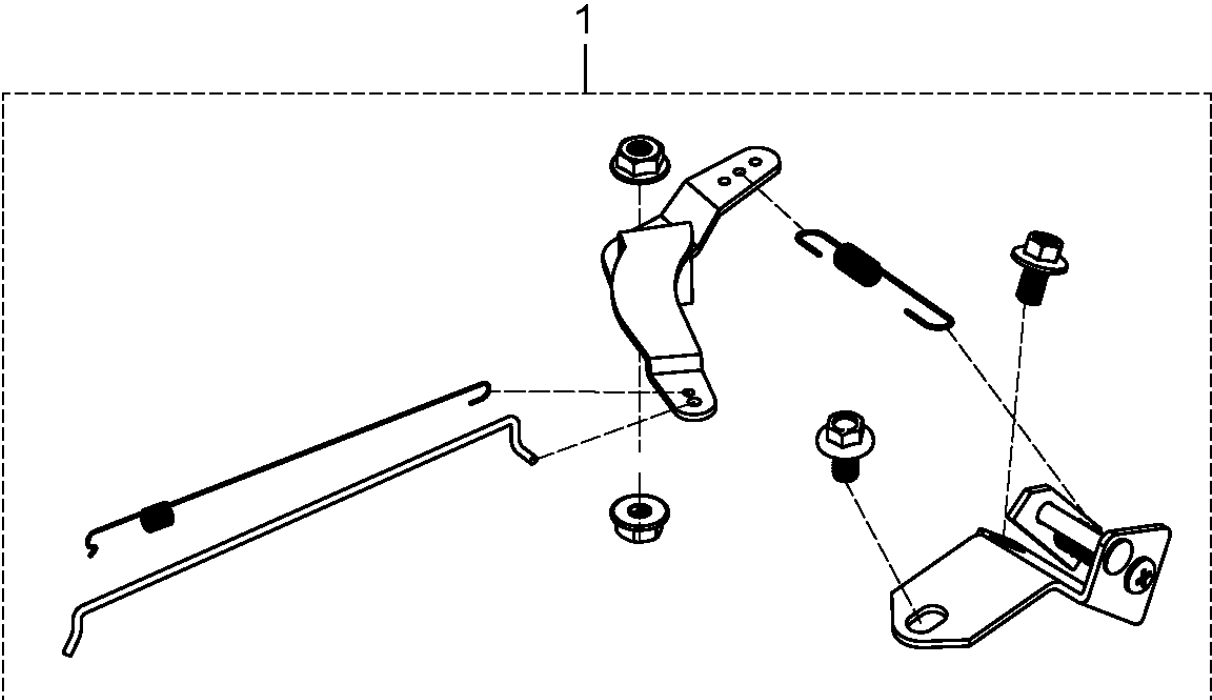

STARTER

G1300P, 2018-08

Ref	Part No	Description	Remark	QTY KIT
1	596 60 52-01	STARTER ASSY		1
2	589 87 39-01	STARTER HOUSING		1
3	587 95 15-01	BOLT		4
4	589 91 27-01	PLUG		1
5	596 60 59-01	STARTER ASSY		1
6	589 87 95-01	HANDLE		1
7	589 91 42-01	STARTER ASSY		3
8	589 91 43-01	BOLT		3