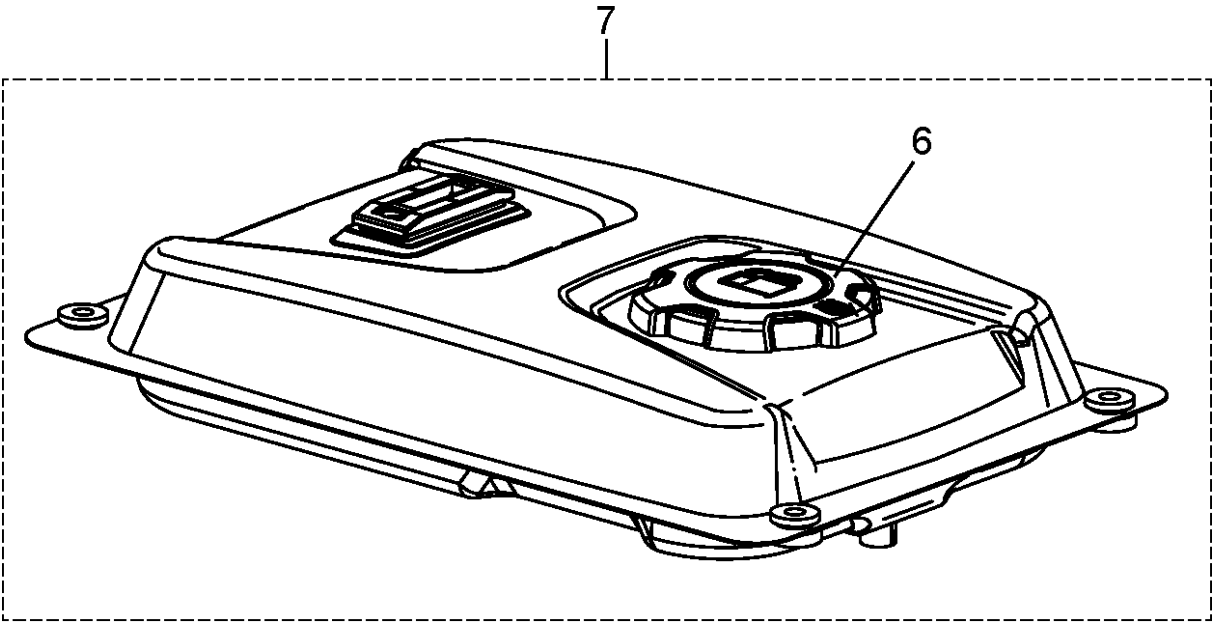

FUEL TANK

G1300P, 2018-08

Ref	Part No	Description	Remark	QTY KIT
5	596 60 29-01	SWITCH		1
6	596 57 65-01	FUEL CAP		1
7	596 60 33-01	FUEL TANK ASSY		1