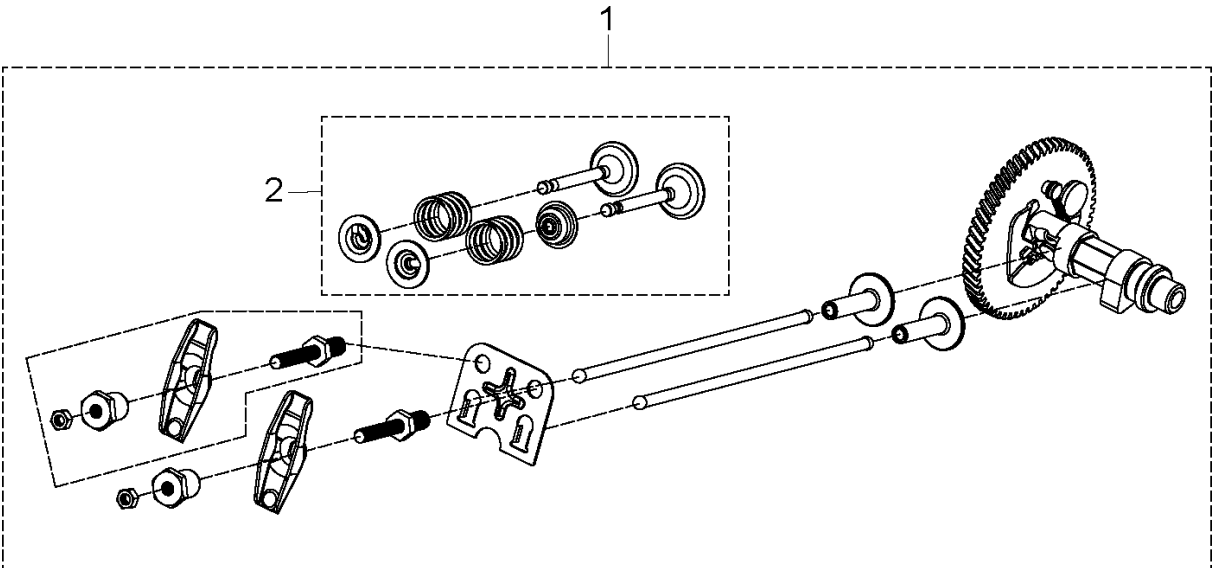

VALVE & CAMSHAFT

G1300P, 2018-08

Ref	Part No	Description	Remark	QTY KIT
1	596 70 30-01	VALVE		3
2	596 70 26-01	VALVE KIT		2