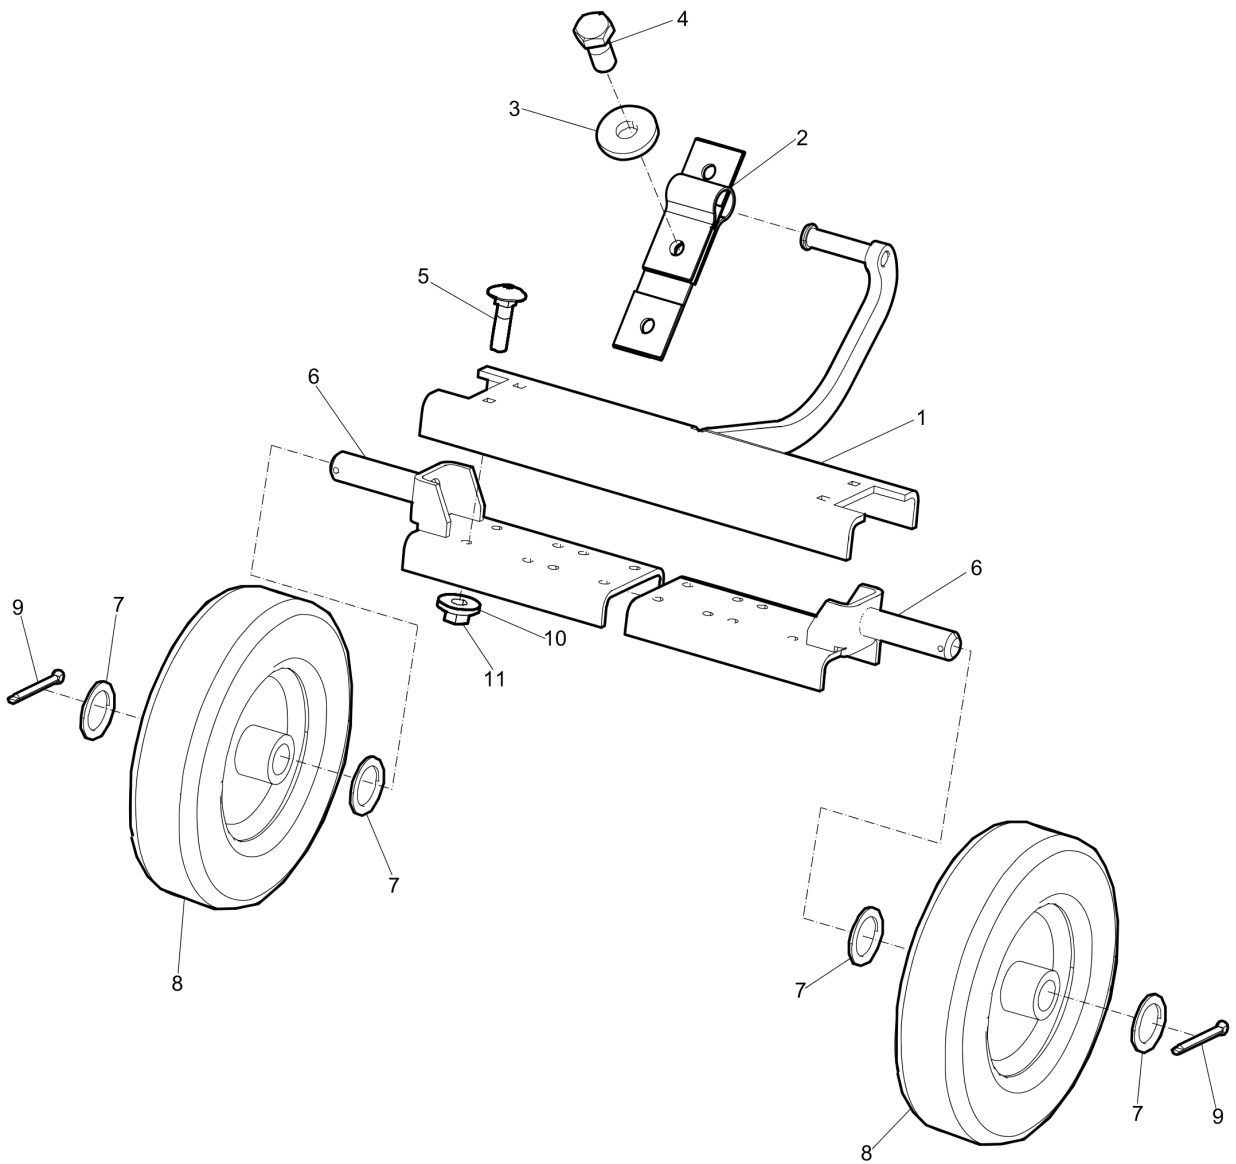

Spare parts list Transport device

Item	Part No.	Name	Qty	L
1	594486401	Transport device	1	
2	595124401	Strap	1	
3	-	Washer, 13 x 36 x 6 mm, 0.51 x 1.42 x 0.24 in. 300 HV	1	
4	-	Screw, M12 x 25 mm 8.8 A3K	1	
5	-	Screw, M8 x 30 mm 8.8	4	
6	594486601	Wheel bracket	2	
7	594316201	Washer	4	
8	594455801	Wheel	2	
9	595343501	Cotter pin	2	
10	-	Washer, 8.4 x 22 x 3 mm, 0.33 x 0.87 x 0.12 in. 300 HV	4	
11	-	Nut, M8 A2K	4