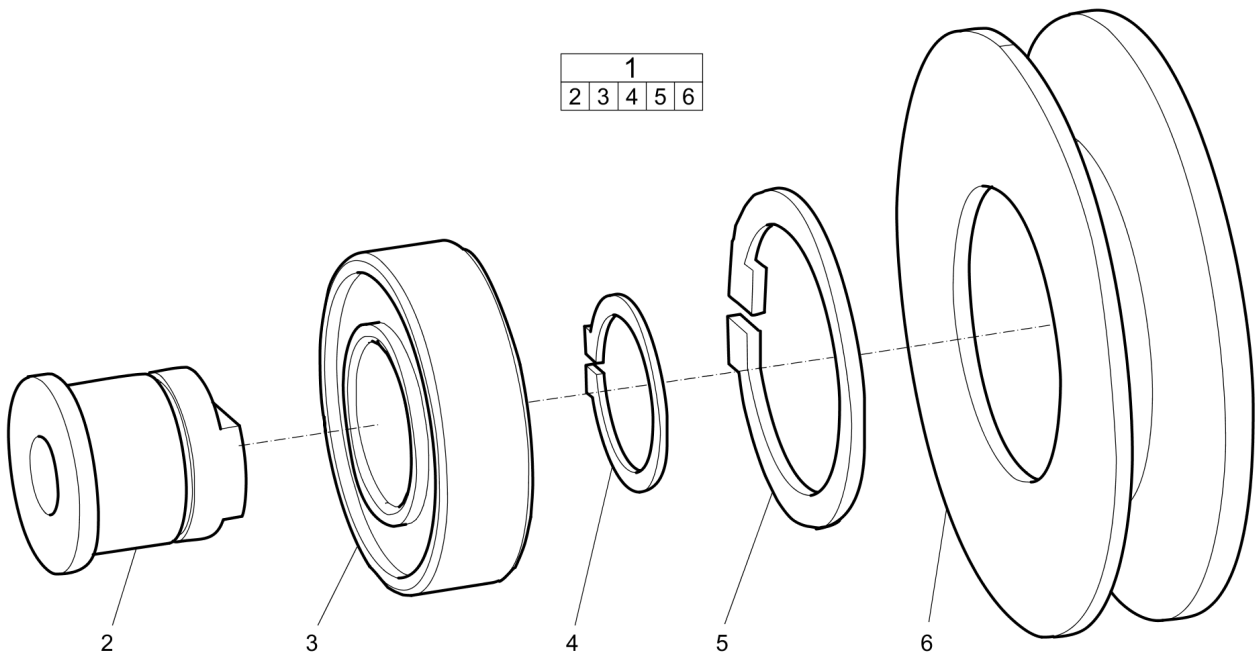

Spare parts list Belt tightener

Item	Part No.	Name	Qty	L
1	594327901	Belt tightener	1	
2	594328101	Shaft	1	
3	595045001	deep groove ball bearing	1	
4	595445301	O-ring, 26.2 x 3.0 mm, 1.03 x 0.12 in.	1	
5	595144901	Bore Circlip	1	
6	594328001	V-belt pulley	1	