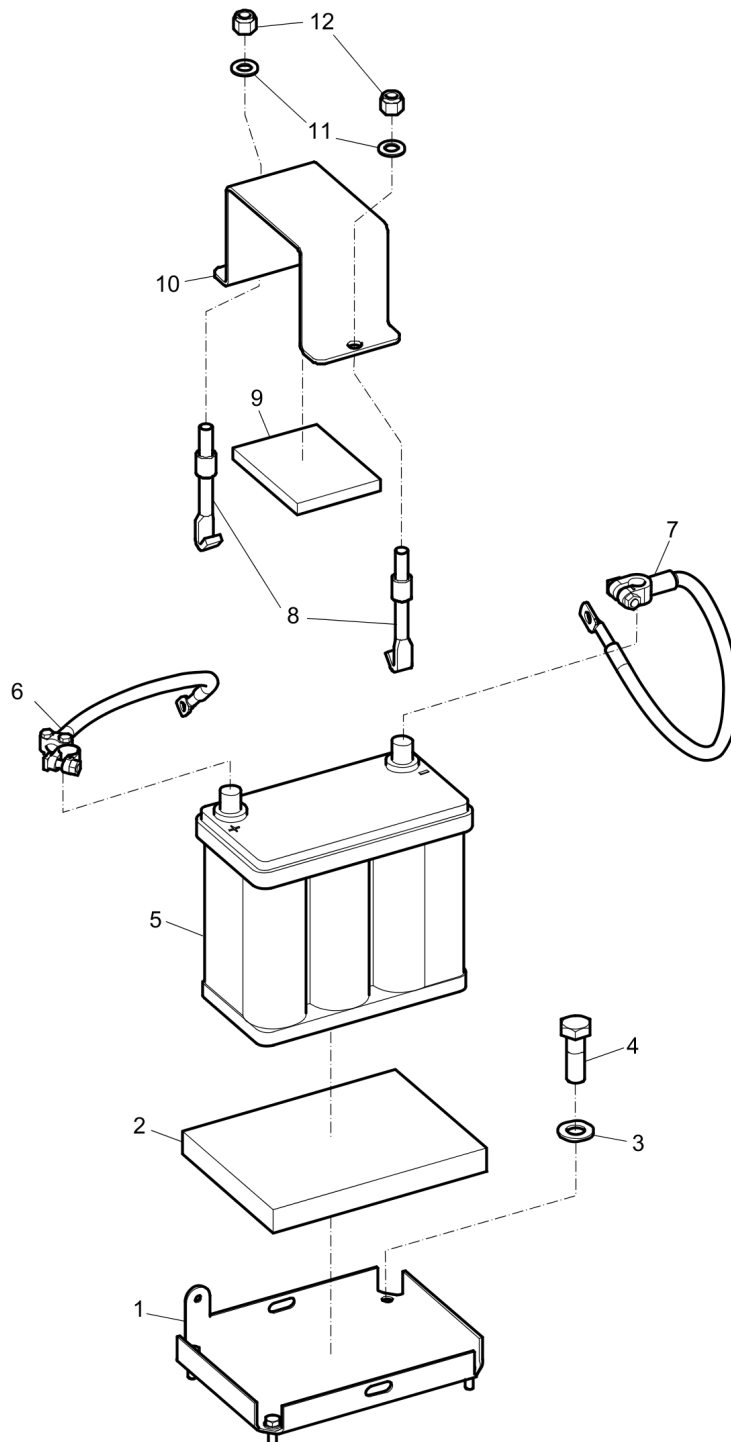

Refer to the Parts Online web page for most up-to-date information. The printed information might be outdated.

Item	Part No.	Name	Qty	L
1	595172201	Plate	1	
2	595171901	Insulation	1	
3	-	Washer, 8.4 x16 x1.5 mm, 0.33 x 0.63 x 0.06 in. 300 HV	4	
4	-	Screw, M8 x 25 mm 8.8 A2K	4	
5	594433501	Battery	1	
6	595184301	Battery cable +	1	A
7	595184001	Battery cable -	1	B
8	594484101	Battery screw	2	
9	594434901	Insulation	1	
10	594484001	Holder	1	
11	-	Washer, 13 x 24 x 2 mm, 0.51 x 0.98 x 0.08 in. 300 HV	2	
12	-	Screw, M12X20H 8.8 A3K	2	