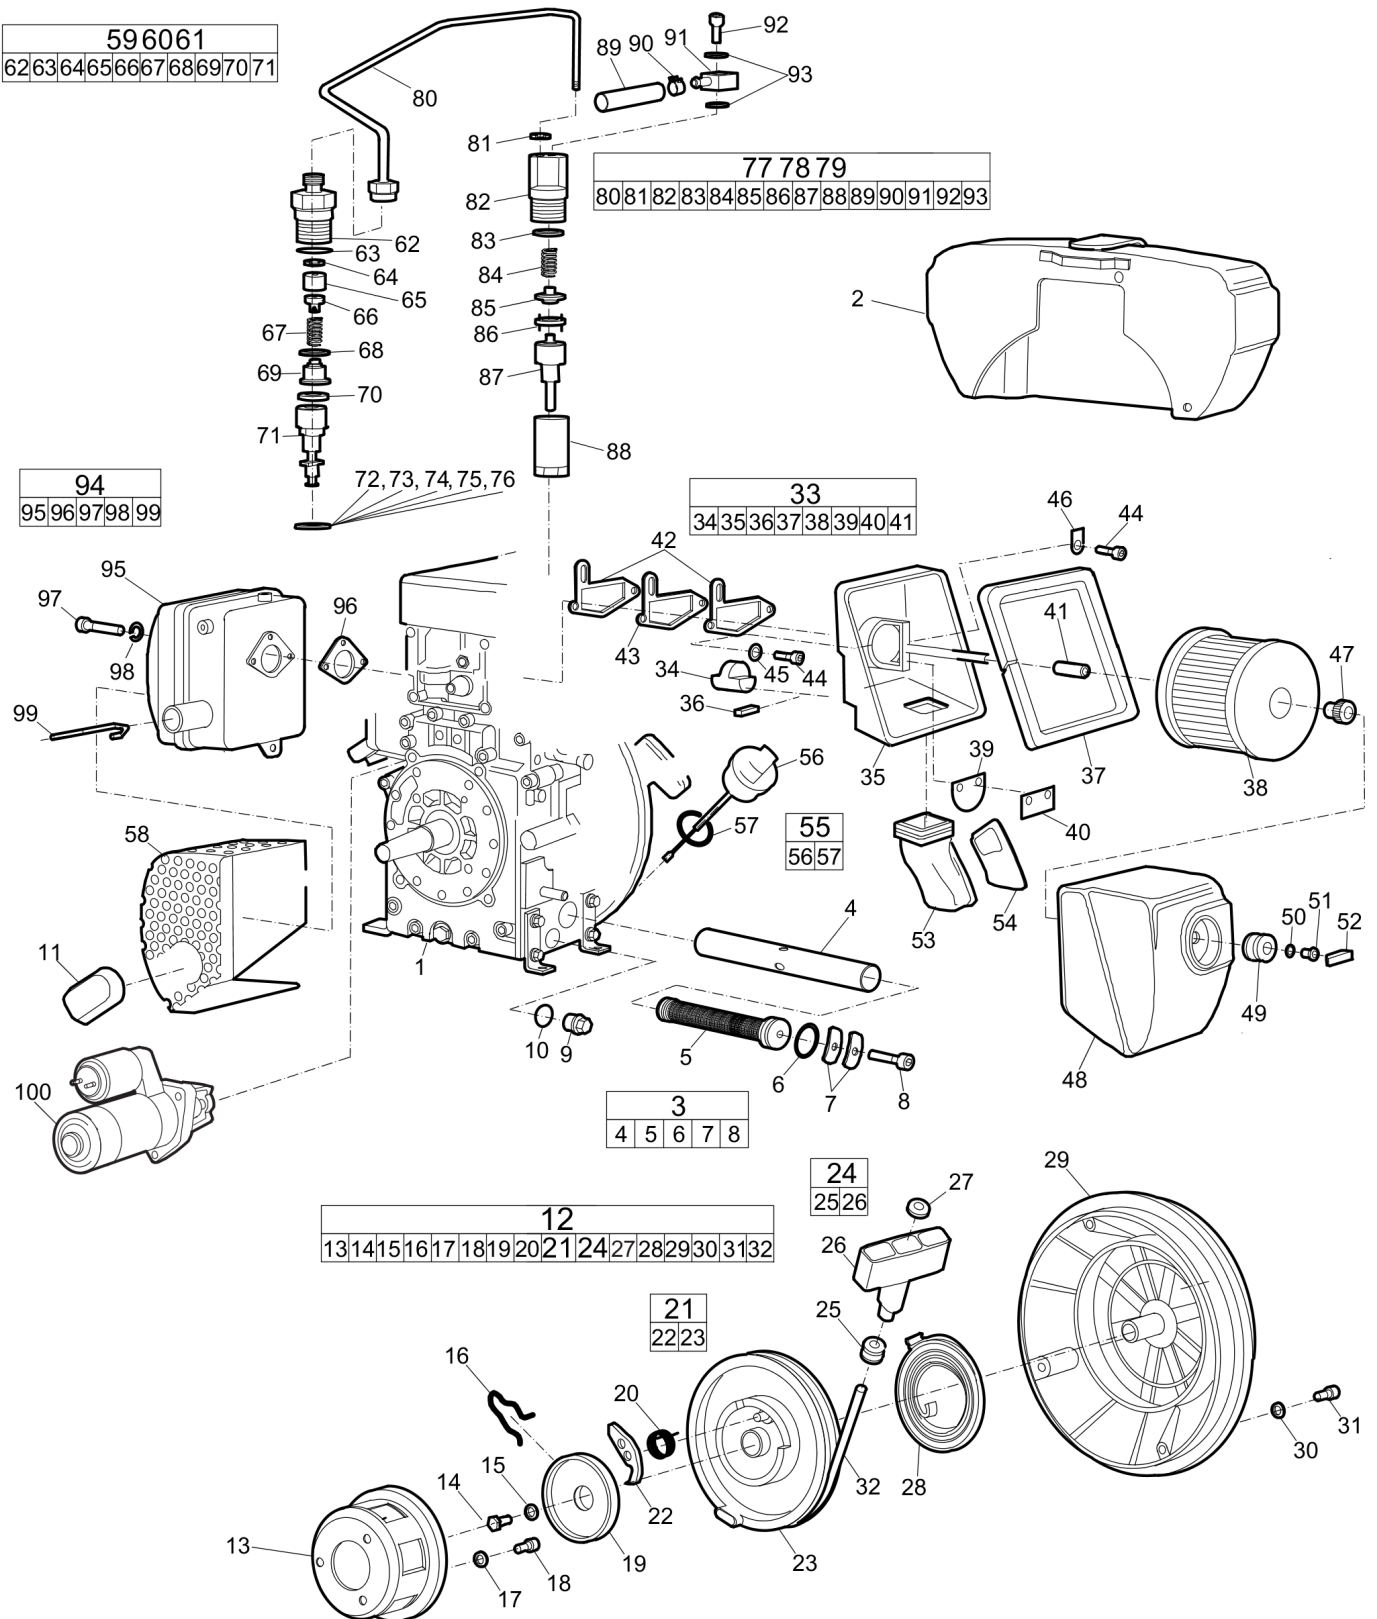

Spare parts list Engine, Hatz 1B30 electric start

Refer to the Parts Online web page for most up-to-date information. The printed information might be outdated.

Item	Part No.	Name	Qty	L
1	595171301	Diesel engine, electric	1	A
2	-	Fuel tank	1	B
3	594570101	Oil strainer, cpl	1	
4	--	Tube	1	
5	--	Oil strainer	1	
6	595380601	O-ring	1	
7	595380701	Washer	2	
8	--	Screw, M6 x 10 mm	1	
9	594570201	Plug	1	
10	594513001	Washer	1	
11	594570401	Exhaust pipe	1	
12	594568401	Recoil starter, cpl	1	
13	594569901	Starter pulley	1	
14	--	Screw, M6 x 18 mm	1	
15	--	Washer, M6	1	
16	594569201	Spring	1	
17	--	Spring washer, M6	1	
18	--	Screw, M6 x 10 mm	1	
18	--	Screw, M6 x 10 mm	1	
18	--	Screw, M6 x 10 mm	1	
19	594569301	Friction plate	1	
20	594569701	O-ring	1	
21	594569101	Reel	1	
22	594569601	Ratchet	1	
23	---	Start pulley	1	
24	594568501	Handle, complete	1	
25	---	Sleeve	1	
26	---	Handle	1	
27	594202501	Washer, 5.3 mm, 0.21 in.	1	
28	594568601	Spiral spring	1	
29	594568701	Housing	1	
30	--	Washer, M6	4	
30	--	Washer, M6	4	
30	--	Washer, M6	4	
31	--	Screw, M6	4	
32	594569001	Starting rope	1	
33	595382201	Air filter housing	1	
34	594572101	Vent nipple	1	

Refer to the Parts Online web page for most up-to-date information. The printed information might be outdated.