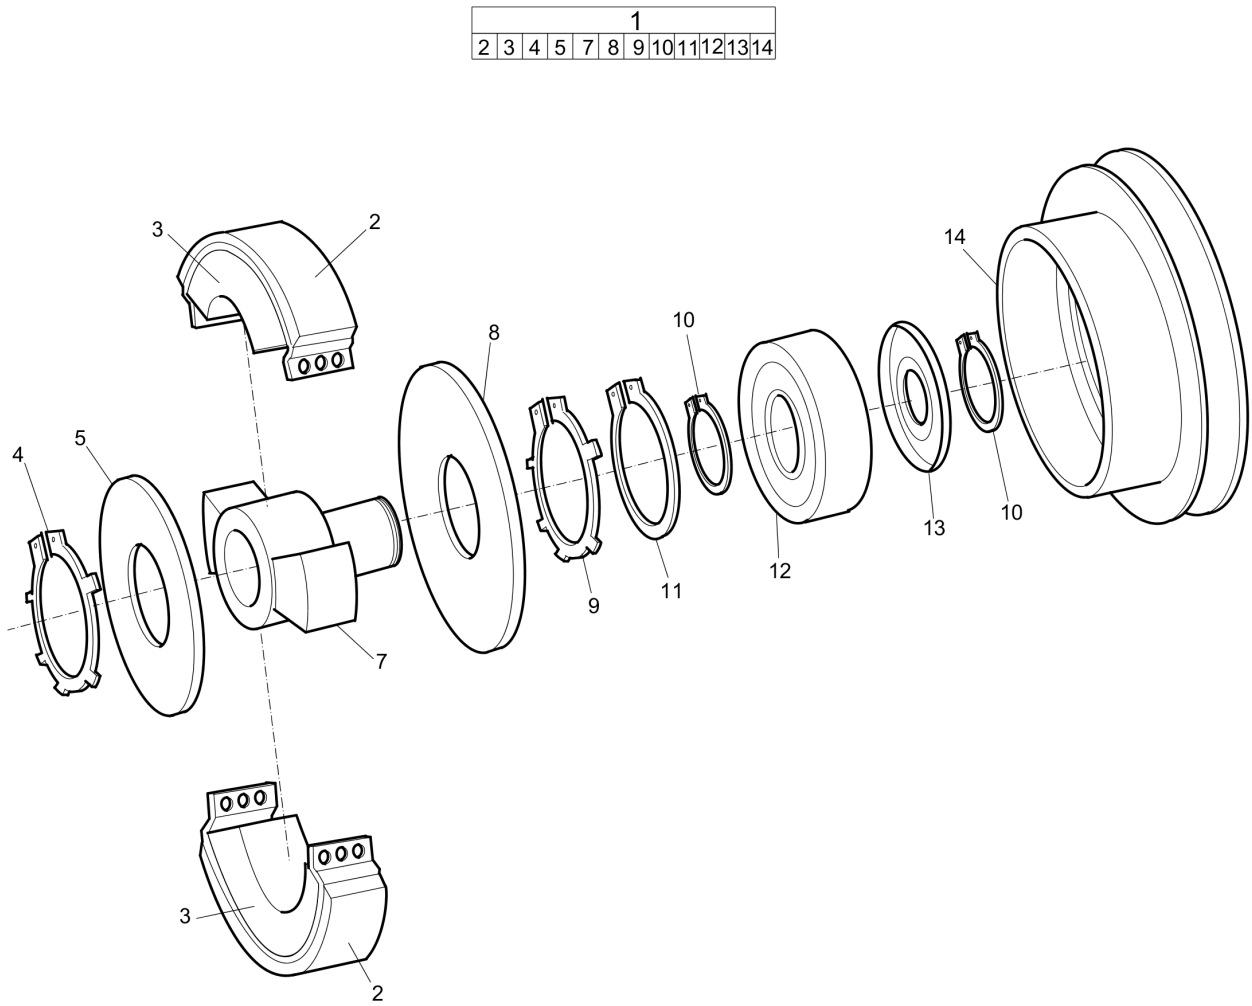

Spare parts list Centrifugal clutch, Hatz

Item	Part No.	Name	Qty	L
1	594431001	Clutch, cpl	1	
2	595192801	Clutch lining	2	
3	594147701	Clutch weight	2	
4	594311901	Retaining ring	1	
5	594312301	Cover	1	
7	594572301	Hub	1	
8	594313101	Cover	1	
9	594308801	Retaining ring	1	
10	594584501	Snap ring	2	
11	594584401	Retaining ring	1	
12	594584301	Ball bearing	1	
13	595143301	Nilos ring	1	
14	594572201	V-belt pulley	1