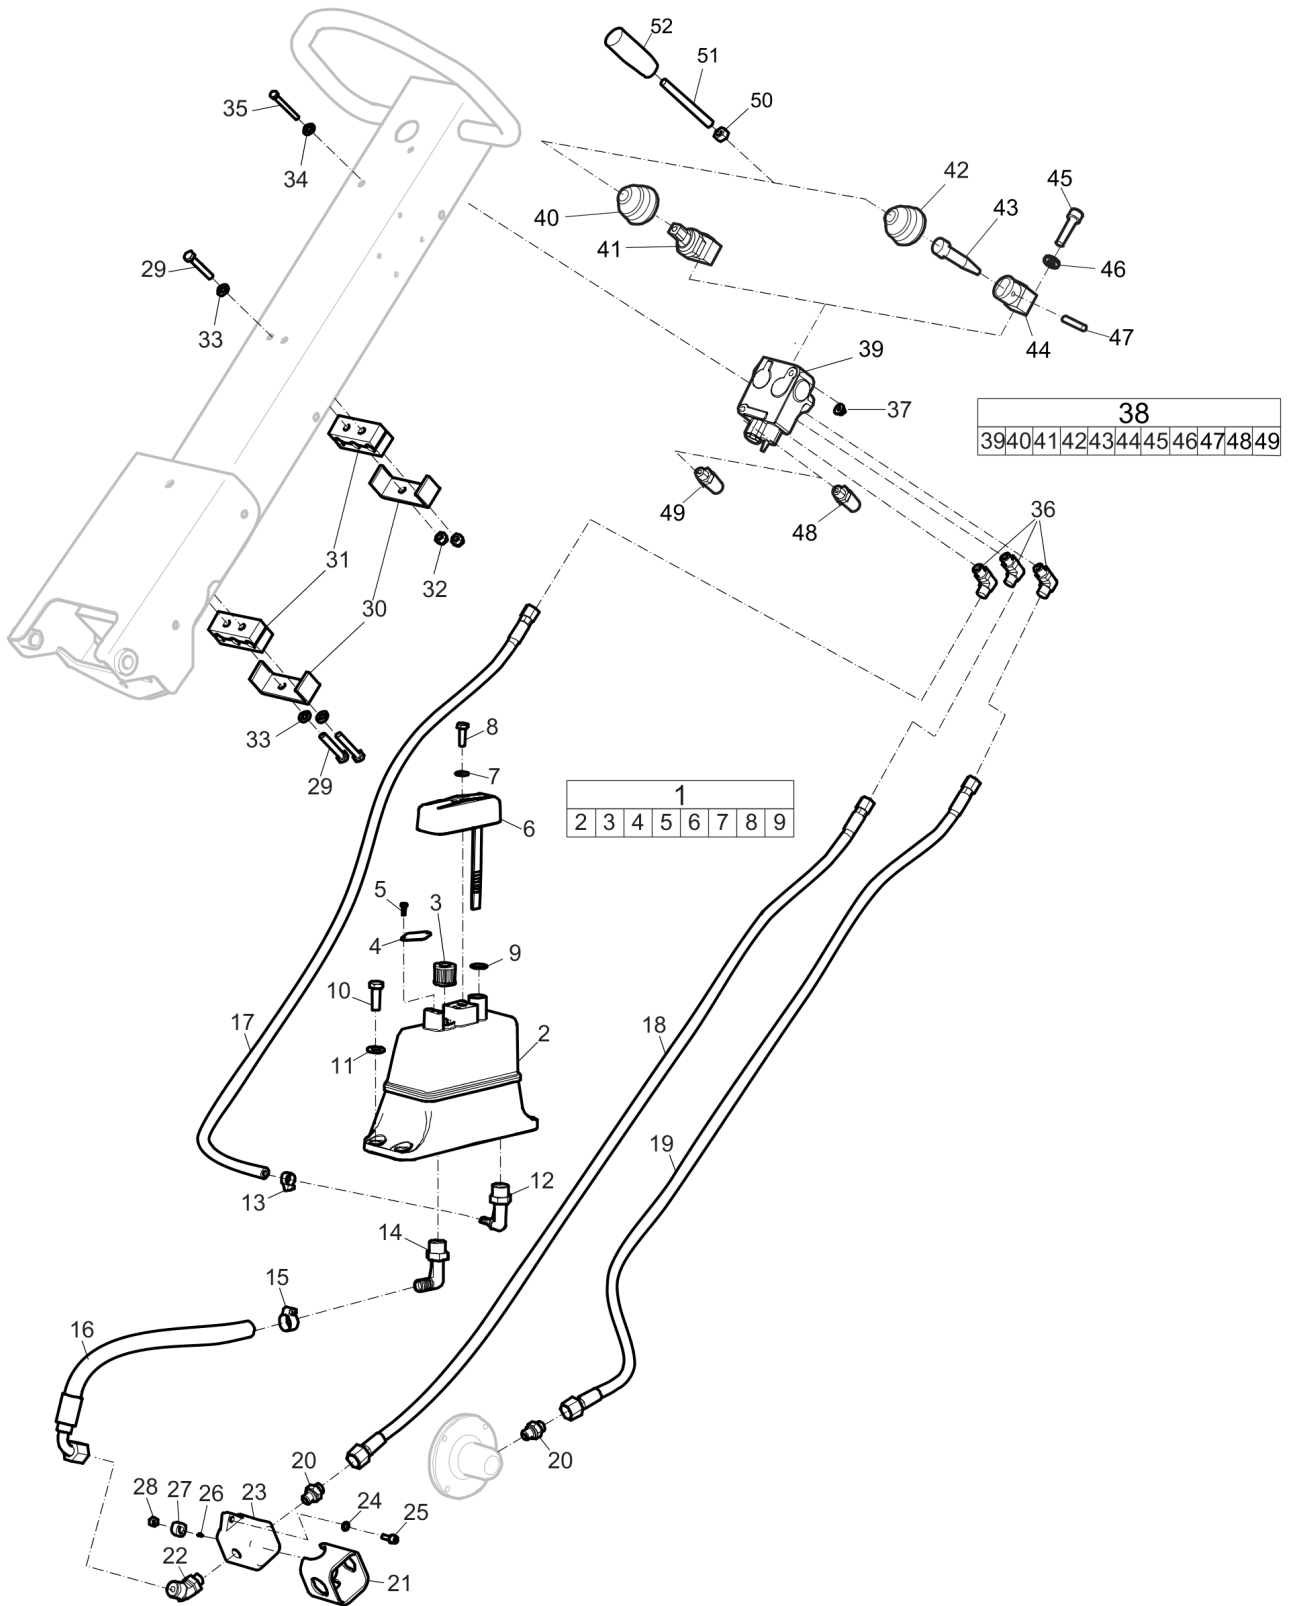

Spare parts list Hydraulic system

Refer to the Parts Online web page for most up-to-date information. The printed information might be outdated.

Item	Part No.	Name	Qty	L
1	594426201	Hydraulic oil tank, cpl	1	
2	--	Tank	1	
3	594445501	Air filter	1	
4	594445401	Holder	1	
5	--	Screw, K50 x 12 mm Type KX-PT	2	
6	594443101	Cover with oil dipstick	1	
7	594123401	Washer, 8.4 x 16 x 1.5 mm, 0.33 x 0.63 x 0.06 in. 300 HV	1	
8	595465901	Screw, M8x25 mm 8.8 A2K	1	
9	595047301	O-ring	1	
10	-	Screw, M10 x 30 mm 8.8 A3K	4	
11	-	Washer, 10.5 x 22 x 2 mm, 0.41 x 0.87 x 0.08 in. 300 HV	4	
12	594426001	Adapter	1	
13	595160701	Hose clamp	1	
14	594426101	Adapter	1	
15	595454701	Hose clamp	1	
16	594436201	Hydraulic hose	1	
17	594438001	Hydraulic hose	1	A
18	595053501	Hydraulic hose	1	B
19	594497601	Hydraulic hose	1	C
20	595063001	Straight connector	2	
21	594324301	Cover	1	
22	594523701	Elbow	1	
23	594455301	Hydraulic pump	1	
24	-	Washer, 6.4 x 12 x 1.5 mm, 0.25 x 0.47 x 0.06 in. 300 HV	1	
25	-	Screw, M6 x 20 mm 8.8 A2K	2	
26	-	Key	1	D
27	594548901	Sleeve	1	
28	-	Nut	1	E
29	595054201	Screw, M8x50 mm 8.8 A2K	4	
30	594147401	Bracket	2	
31	594324001	Rubber block	2	
32	595181401	Lock nut M8	2	
33	594123401	Washer, 8.4 x 16 x 1.5 mm, 0.33 x 0.63 x 0.06 in. 300 HV	4	
34	-	Washer, 6.4 x 12 x 1.5 mm, 0.25 x 0.47 x 0.06 in. 300 HV	2	
35	-	Screw, M6 x 55 mm 8.8 A2K	2	
36	594518601	Connector	3	F
37	-	Nut, M6 x 1 mm A2K	1	
38	594347601	Valve, complete	1	

Refer to the Parts Online web page for most up-to-date information. The printed information might be outdated.