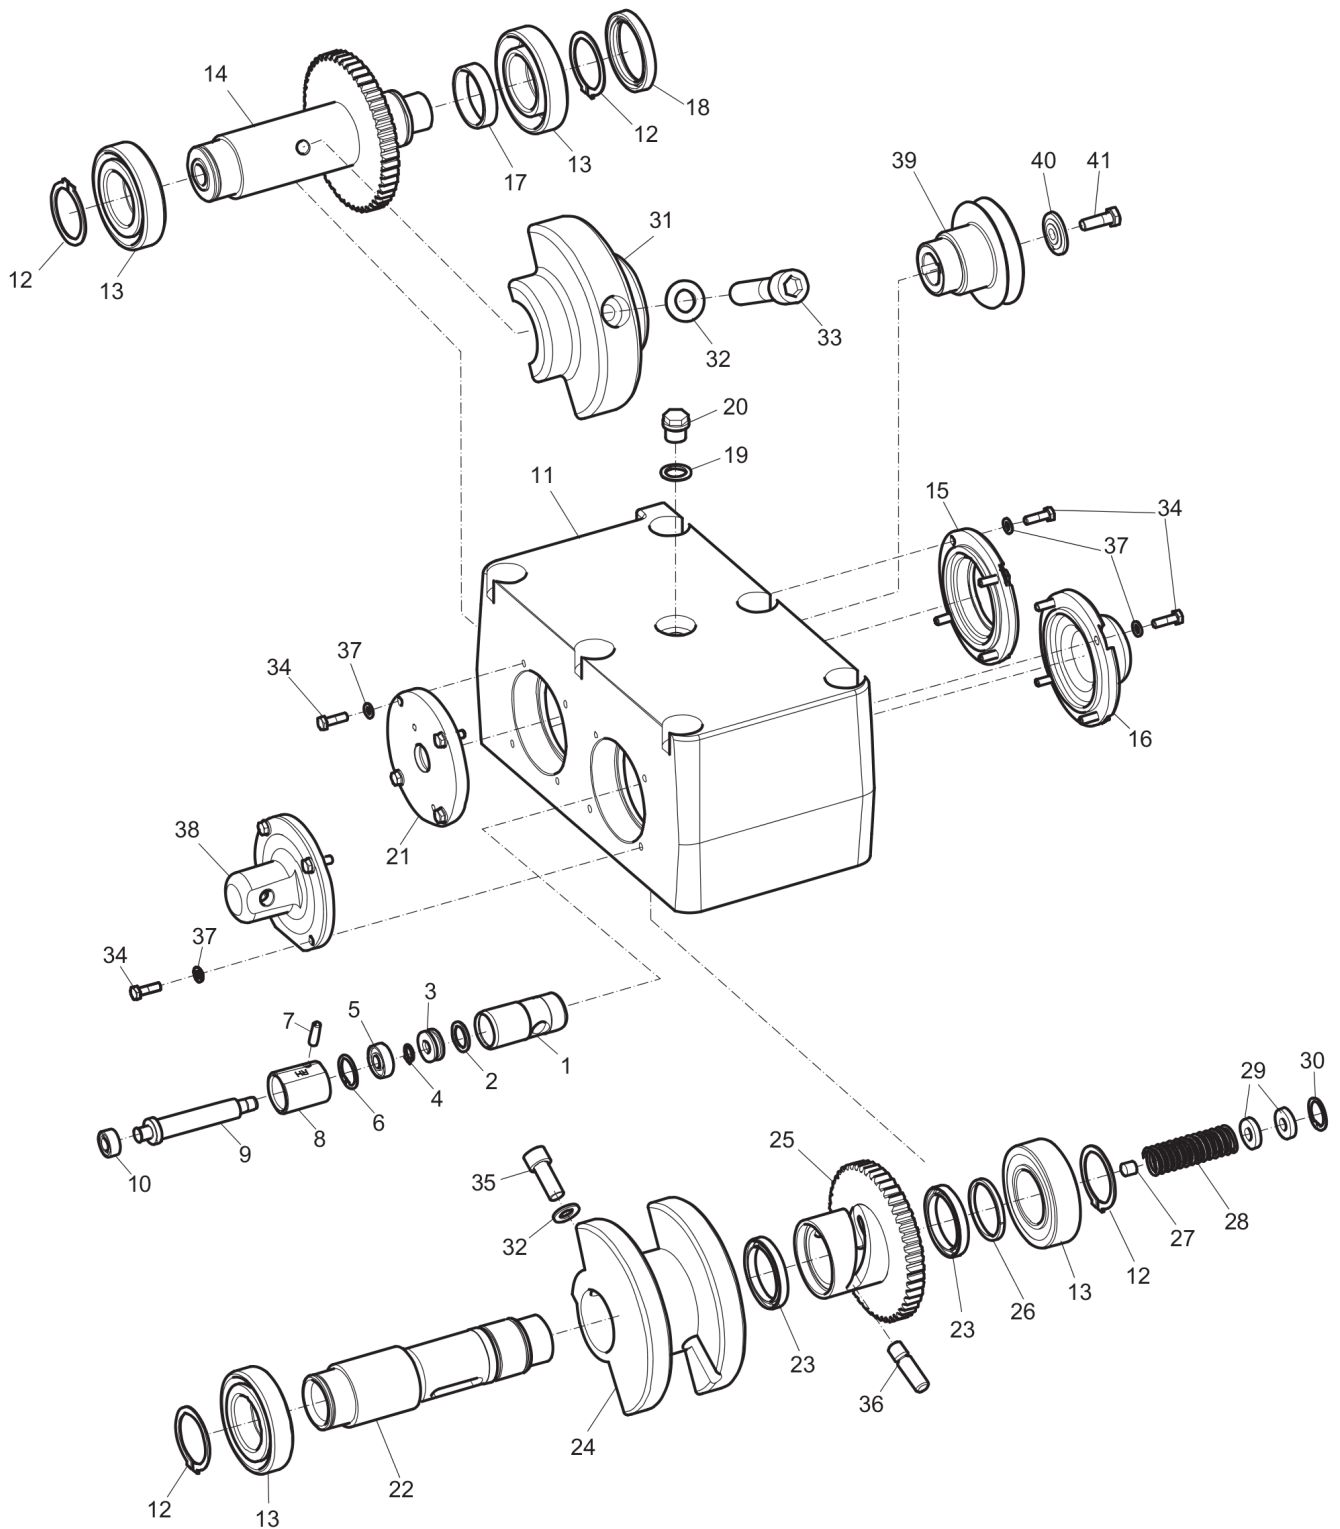

Spare parts list Eccentric element

Refer to the Parts Online web page for most up-to-date information. The printed information might be outdated.

Item	Part No.	Name	Qty	L
1	594643501	Piston	1	
2	594647701	Spring washer	1	
3	594647601	Thrust ball bearing	1	
4	594265601	Retaining ring	1	
5	594647501	Ball bearing	1	
6	594266401	Retaining ring	1	
7	595062601	Spring pin	1	
8	594645001	Cap	1	
9	594643301	Piston rod	1	
10	594332201	Sealing ring	1	
11	594436001	Eccentric housing	1	
12	595045801	Retaining ring	4	
13	594531101	Roller bearing	4	
14	594487201	Shaft, cpl	1	
15	594435801	Cover	1	
16	594643701	Cover	1	
17	594325901	Spacer ring	1	
18	594547401	Sealing ring	1	
19	595047801	Washer, 16.7x24x1.5 mm Type A M16	1	
20	595048301	Plug, M16	1	
21	594435901	Cover	1	
22	594643601	Eccentric shaft	1	
23	594550501	Ball bearing	2	
24	594326701	Eccentric	1	
25	594644901	Gear wheel	1	
26	594326001	Spacer	1	
27	-	Socket screw, M10 x 12 mm	1	
28	594326901	Spring	1	
29	594326201	Washer	2	
30	595046001	Retaining ring	1	
31	594356201	Weight	1	
32	-	Steel plain washer, 12 x 22 x 2 mm, 0.47 x 0.87 x 0.08 in. 300 HV	2	
33	594526301	Screw, M12 x 60 mm 10.9GEOMET®	1	
34	-	Screw, M6 x 20 mm 8.8 A2K	16	
35	594526201	Screw, M12 x 30mm 10.9GEOMET®	1	
36	594325801	Pin	1	
37	-	Steel plain washer, 6.4 x 12 x 1.5 mm, 0.25 x 0.47 x 0.06 in. 300 HV	16	
38	594643201	Hydraulic cylinder	1	

Refer to the Parts Online web page for most up-to-date information. The printed information might be outdated.