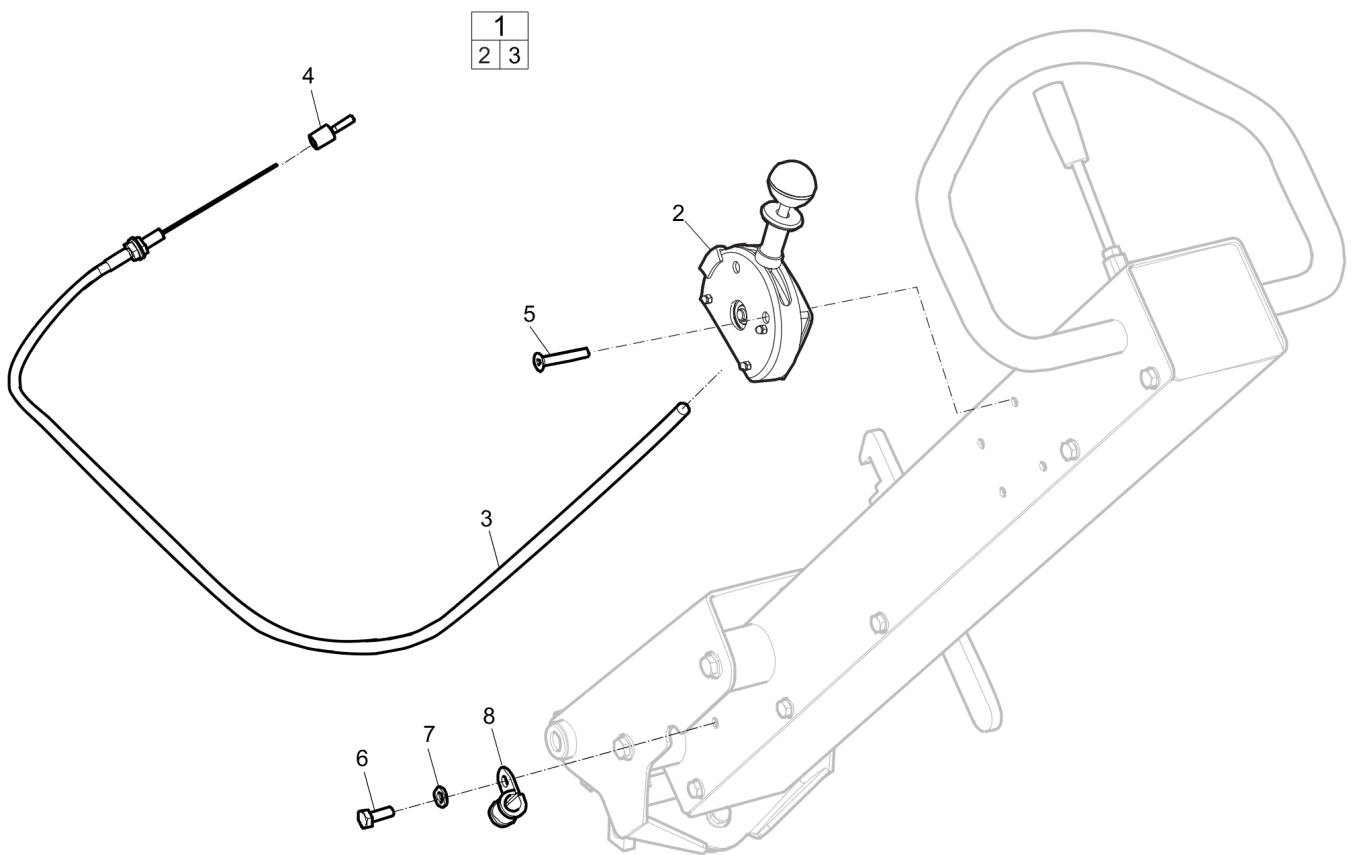

Spare parts list Throttle control, Hatz, EPA version

Item	Part No.	Name	Qty	L
1	594175901	Throttle control, complete	1	A
2	-	Handle	1	
3	595132201	Throttle cable	1	
4	594352101	Nipple	1	
5	-	Screw M6 x 20 mm 8.8 A2K	4	
6	-	Screw M6 x 20 mm 8.8 A2K	1	
7	-	Washer	1	
8	595468401	Pipe clamp	1	

Comments for Page: Throttle control, Hatz, EPA version

A | Hatz, EPA version with three fixed positions.