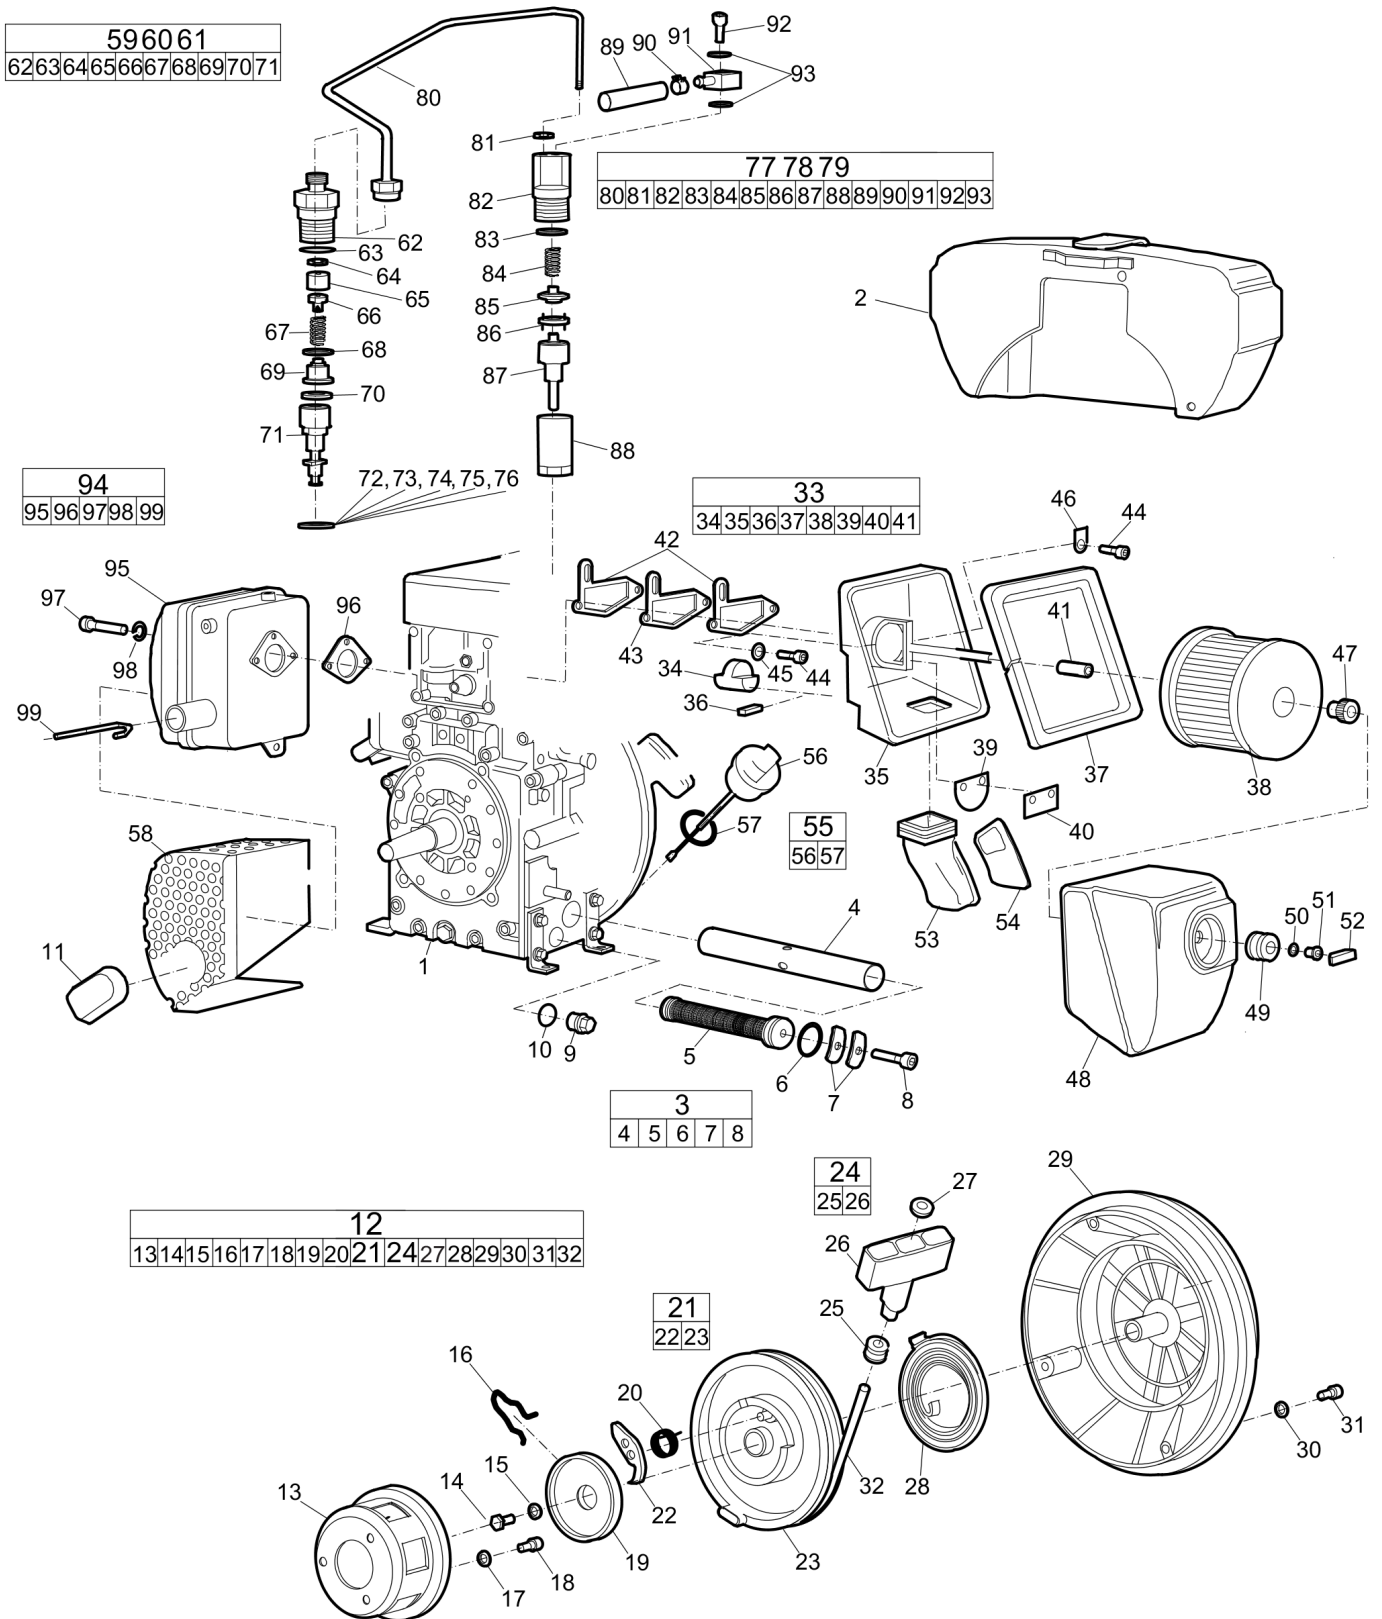

Spare parts list Engine, Hatz 1B30 manual start

Refer to the Parts Online web page for most up-to-date information. The printed information might be outdated.

Item	Part No.	Name	Qty	L
1	595171401	Diesel engine, manual	1	A
2	-	Fuel tank	1	B
3	594570101	Oil strainer, cpl	1	
4	--	Tube	1	
5	--	Oil strainer	1	
6	595380601	O-ring	1	
7	595380701	Washer	2	
8	--	Screw, M6 x 16 mm	1	
9	594570201	Plug	1	
10	594513001	Washer	1	
11	594570401	Exhaust pipe	1	
12	594568401	Recoil starter, cpl	1	
13	594569901	Starter pulley	1	
14	--	Screw, M6 x 18 mm	1	
15	--	Washer, M6	1	
16	594569201	Spring	1	
17	--	Spring washer	1	
18	--	Screw	1	
19	594569301	Friction plate	1	
20	594569701	O-ring	1	
21	594569101	Reel	1	
22	594569601	Ratchet	1	
23	---	Start pulley	1	
24	594568501	Handle, complete	1	
25	594202401	Sleeve	1	
26	---	Handle	1	
27	594202501	Washer, 5.3 mm, 0.21 in.	1	
28	594568601	Spiral spring	1	
29	594568701	Housing	1	
30	--	Washer, M6	4	
30	--	Washer, M6	4	
30	--	Washer, M6	4	
31	--	Screw, M6	4	
32	594569001	Starting rope	1	
33	595382201	Air filter housing	1	
34	594572101	Vent nipple	1	
35	--	Housing	1	
36	595380801	Sealing strip	1	

Refer to the Parts Online web page for most up-to-date information. The printed information might be outdated.