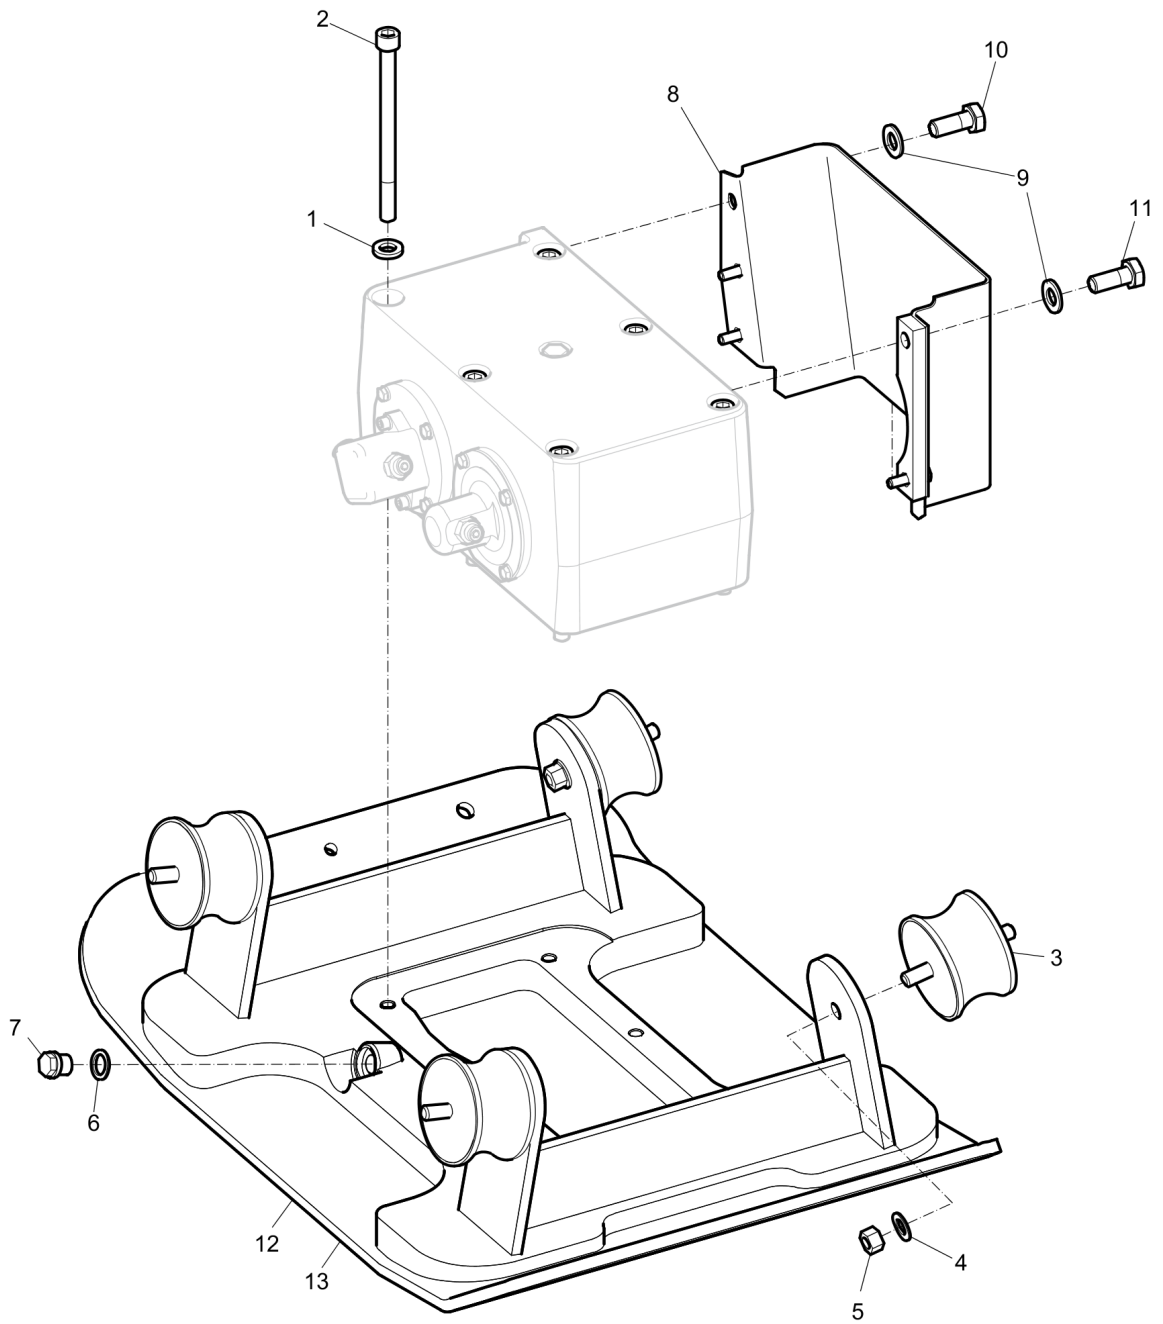

Spare parts list Ground plate and eccentric element installation

Refer to the Parts Online web page for most up-to-date information. The printed information might be outdated.

Item	Part No.	Name	Qty	L
1	-	Washer, 13 x 24 x 6 mm, 0.51 x 0.95 x 0.16 in. 300 HV	6	
2	594551801	Screw, M12 x 160 mm 12.9GEOMET®	6	
3	594327001	Shock absorber	4	
4	-	Washer, 13 x 24 x 2 mm, 0.51 x 0.94 x 0.08 in. 300 HV	4	
5	-	Nut, M12 A3K	4	
6	-	Washer, 16.7 x 24 x 1.5 mm, 0.66 x 0.94 x 0.06 in. TYPE A, M16	1	
7	595048301	Plug, M16	1	
8	594431301	Belt Guard	1	
9	-	Washer, 8.4 x16 x1.5 mm, 0.33 x 0.63 x 0.06 in. 300 HV	5	
10	595055401	Screw, M8x20 mm 8.8 A2K	3	
11	-	Screw, M8 x 30 mm 8.8 A2K	2	
12	595504501	Ground plate, 500 mm, 19.68 in.	1	
13	594644301	Ground plate, 600 mm, 23.62 in.	1