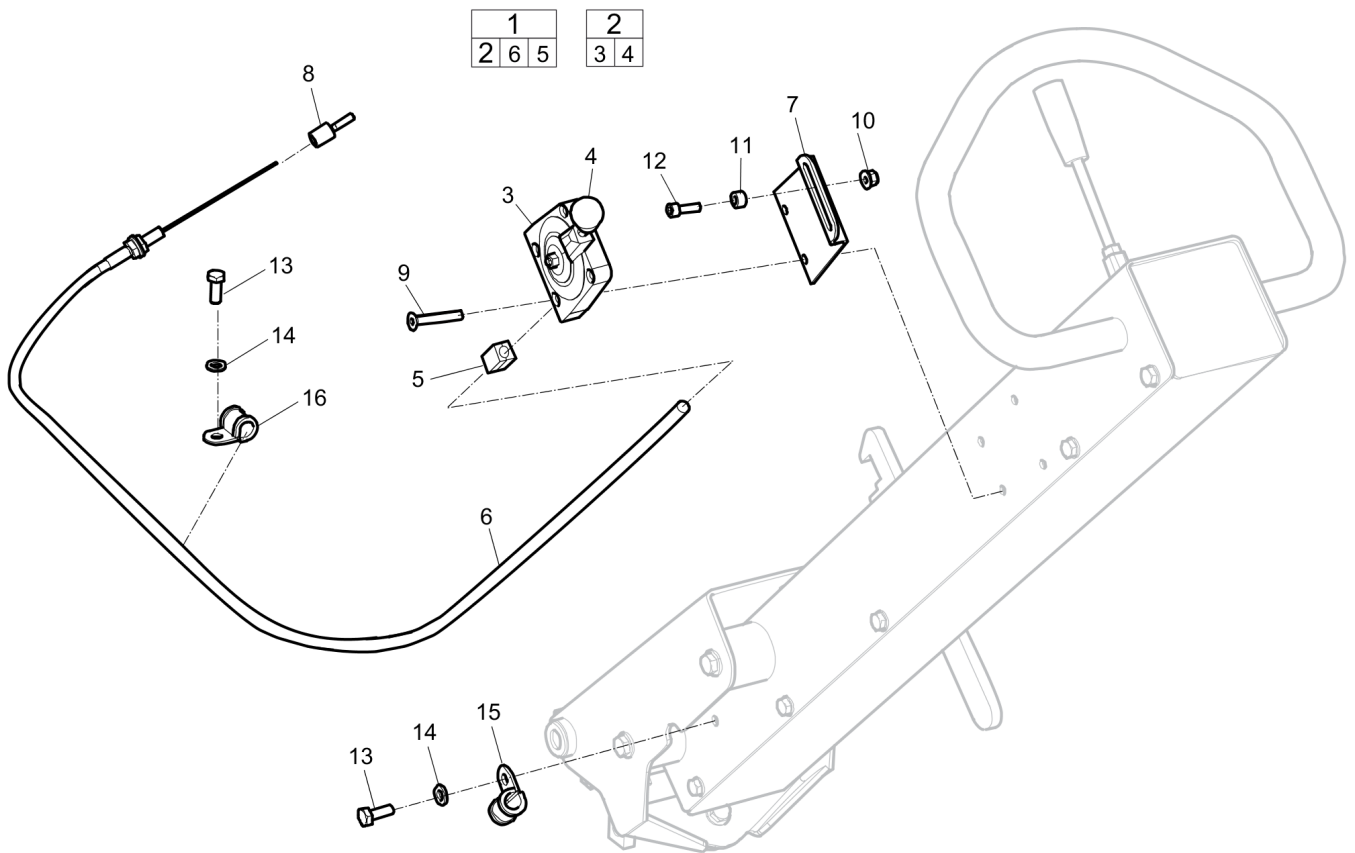

Spare parts list Throttle control, Hatz, Non EPA version

Refer to the Parts Online web page for most up-to-date information. The printed information might be outdated.

Item	Part No.	Name	Qty	L
1	594436401	Throttle control, cpl	1	
2	595053201	Throttle handle	1	
3	---	Throttle part	1	
4	595192901	Knob	1	
5	594297101	Square nipple	1	
6	594436301	Throttle cable	1	
7	594354801	Bracket	1	
8	594352101	Nipple	1	
9	-	Screw, M5 x 30 mm A2-70	4	
10	-	Nut, M6 x 1 mm A2K	1	
11	594485701	Spacer	1	
12	-	Screw, M6 x 20 mm 8.8 A2K	1	
13	-	Screw, M6 x 16 mm 8.8 A2K	2	
14	-	Washer, 6.4 x 12 x 1.5 mm, 0.25 x 0.47 x 0.06 in. 300 HV	2	
15	595468401	Pipe clamp	1	
16	595188301	Clamp	1