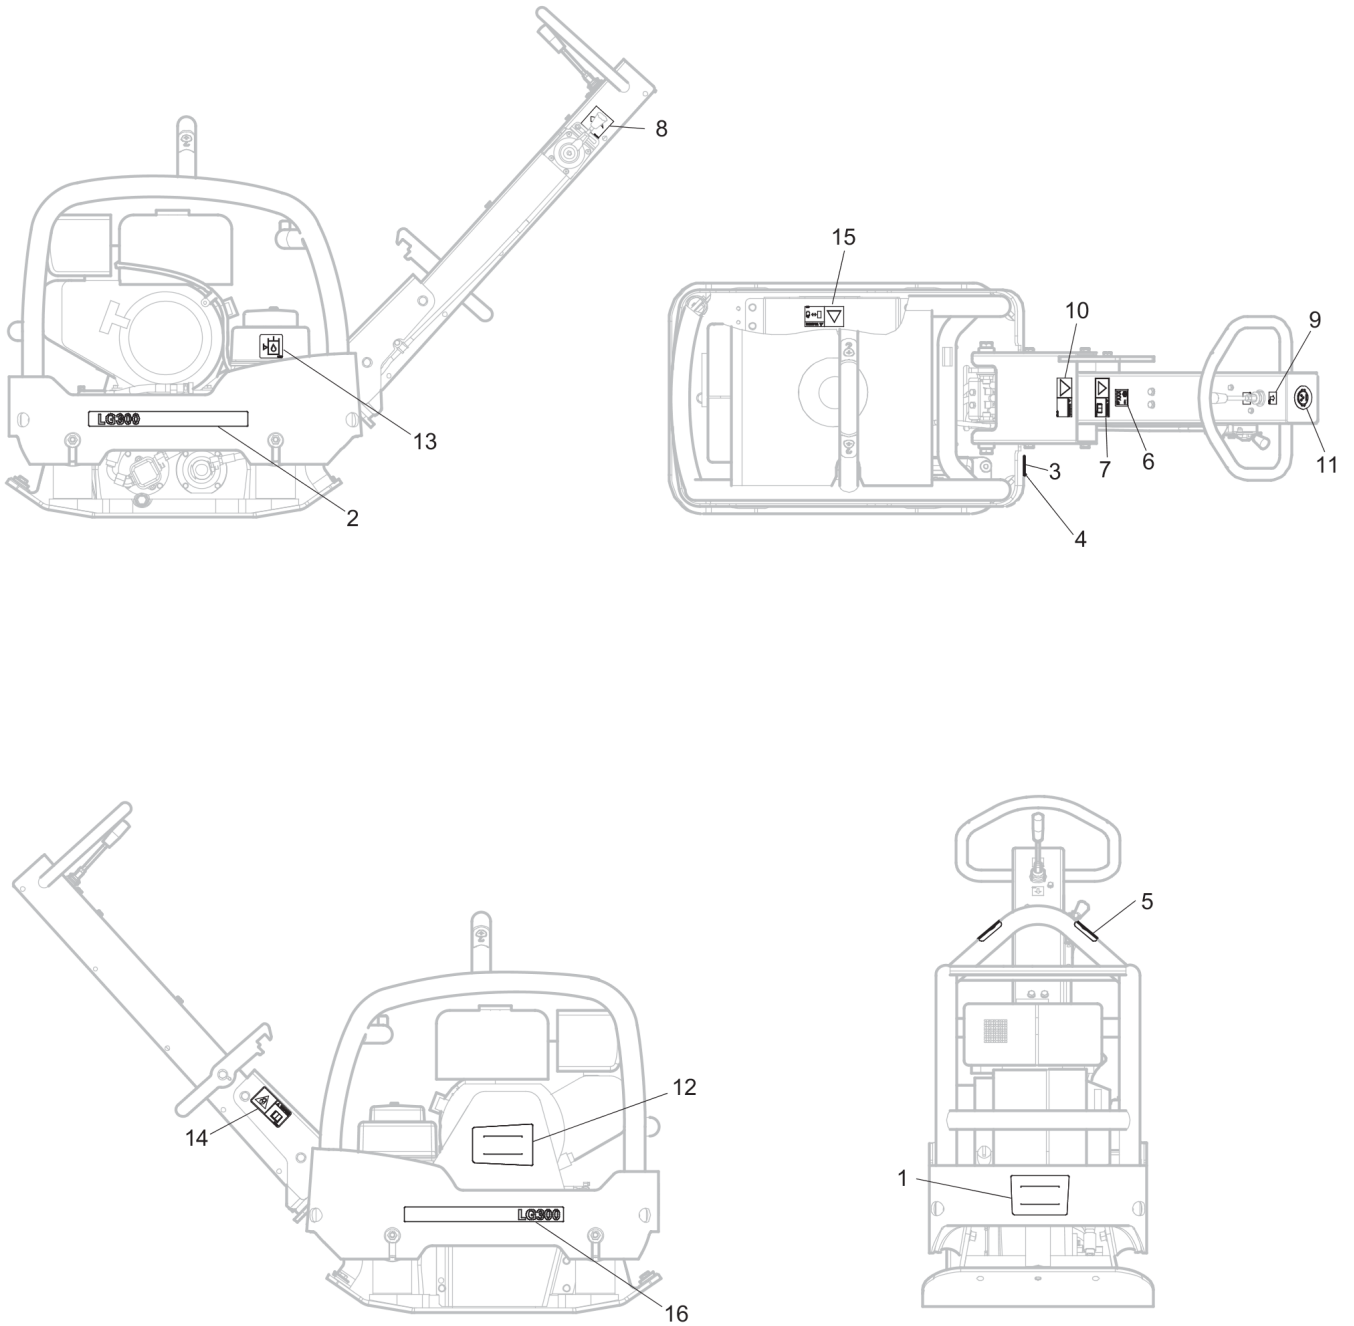

Spare parts list Labels, Honda

Refer to the Parts Online web page for most up-to-date information. The printed information might be outdated.

Item	Part No.	Name	Qty	L
1	595375301	Product label	1	
2	595130201	Product label, "LG 300"	1	
3	-	Data plate (Not available separately)	1	
4	-	Drive screw	4	
5	595051201	Label lifting point	2	
6	594515901	Noise level label	1	
7	594535301	Safety label, read instruction manual	1	D
8	594353901	Label, engine speed	1	
9	594353801	Label, direction	2	
10	594536401	Safety label, crush zone	1	
11	594337101	Label, use ear protectors	1	
12	595375401	Product label	1	
13	595049701	Label, hydraulic oil level	1	J
14	594517801	Safety label, lock handle	1	
15	595065701	Safety label, rotating V-belts	1	
16	595130301	Product label, "LG 300"	1