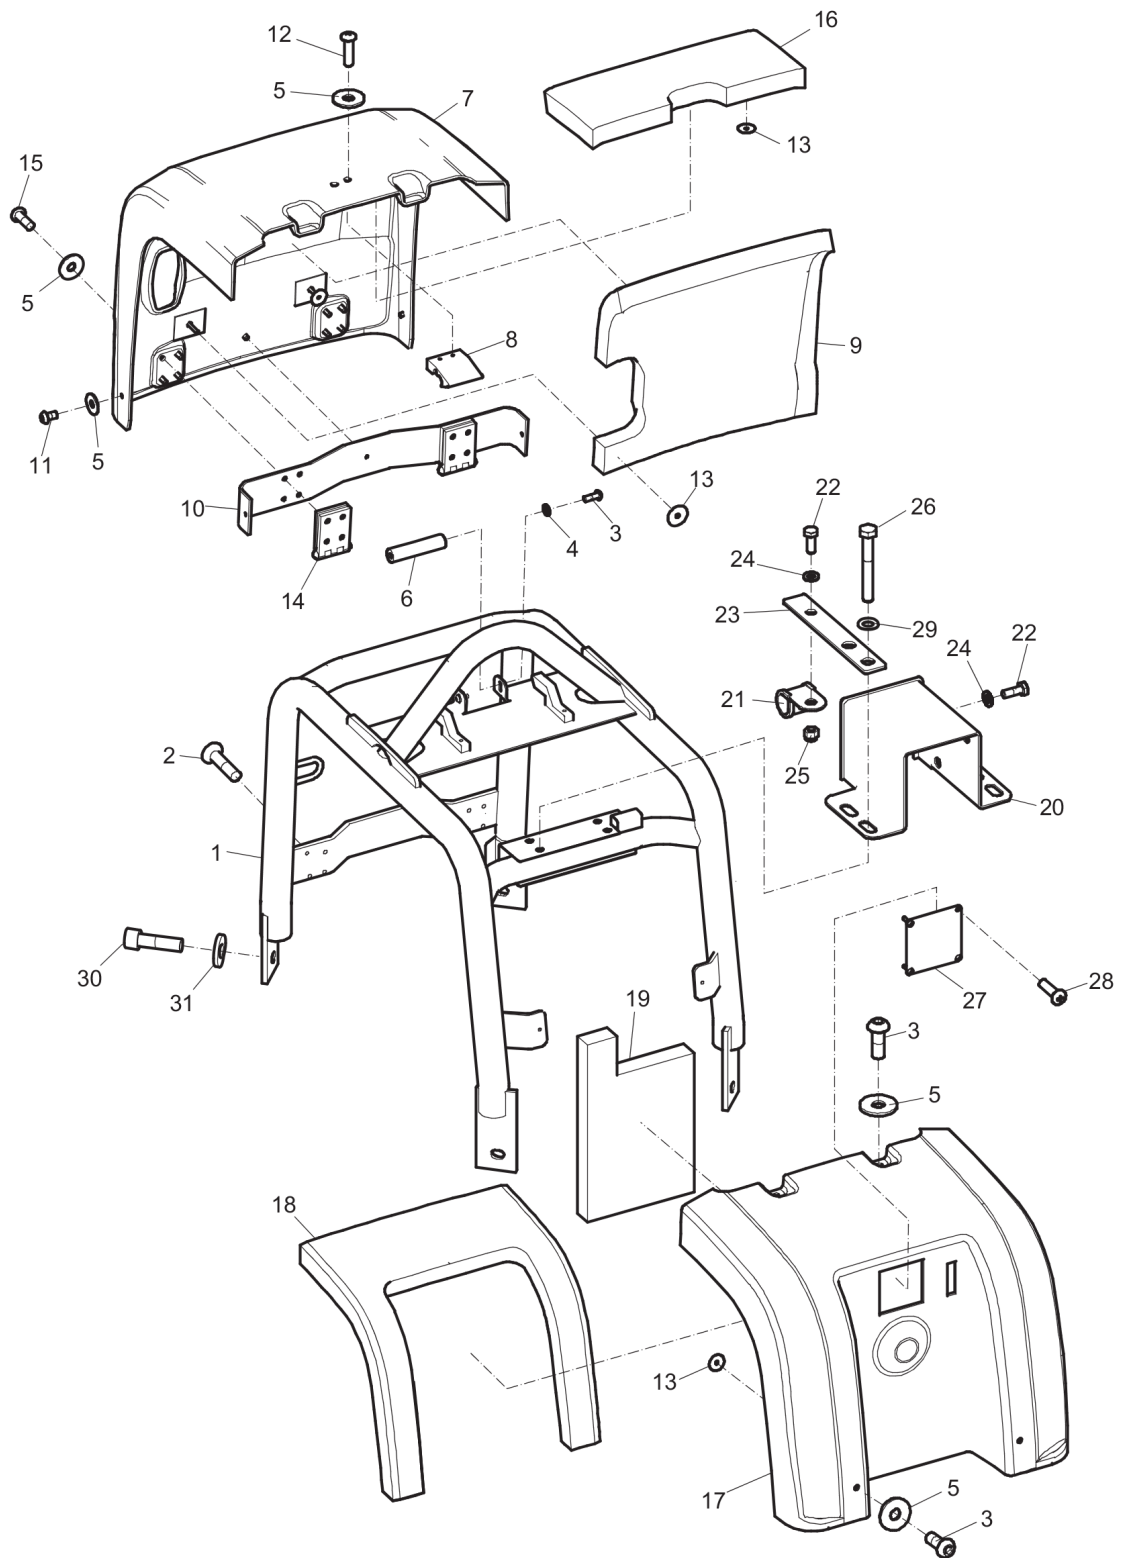

Spare parts list Frame and hoods, Hatz

Refer to the Parts Online web page for most up-to-date information. The printed information might be outdated.

Item	Part No.	Name	Qty	L
1	594146601	Protective frame	1	
2	-	Screw, M6 x 16 mm A2-70	1	
3	-	Screw, M6 x 16 mm A2-70	4	
4	-	Washer, 6.4 x 12 x 1.5 mm, 0.25 x 0.47 x 0.06 in. 300 HV	1	
5	-	Washer, 6 x 18 x 2 mm, 0.24 x 0.71 x 0.08 in. 300 HV	5	
6	594437201	Bar	1	
7	595276301	Front hood	1	
8	594433801	Clip	1	
9	594434601	Insulation	1	
10	594436801	Holder	1	
11	-	Screw, M6 x 10 mm A2-70	3	
12	-	Screw, K50 x 18 mm	2	
13	595062801	Insulation washer, 25 mm Type S3	14	
14	594446801	Hinge	2	
15	-	Screw, M6 x 16 mm A2-70	8	
16	594478601	Insulation	1	
17	595276401	Hood	1	
18	594434701	Insulation	1	
19	594434801	Insulation	1	
20	595171801	Holder	1	
21	595188301	Clamp	2	
22	-	Screw, M6 x 16 mm 8.8 A2K	6	
23	595176301	Bracket	1	
24	-	Washer, 6.4 x 12 x 1.5 mm, 0.25 x 0.47 x 0.06 in. 300 HV	4	
25	-	Lock nut, M6 ISO7040	2	
26	-	Screw, M8 x 60 mm 8.8 A2K	4	
27	595120301	Cover	1	
28	-	Screw, K50 x 18 mm	4	
29	-	Washer, 8.4 x 16 x 1.5 mm, 0.33 x 0.63 x 0.06 in. 300 HV	4	
30	-	Screw, M12 x 40 mm 8.8 A3K	4	
31	-	Washer, 13 x 30 x 4 mm, 0.51 x 1.18 x 0.16 in. 300 HV	4	

Refer to the Parts Online web page for most up-to-date information. The printed information might be outdated.