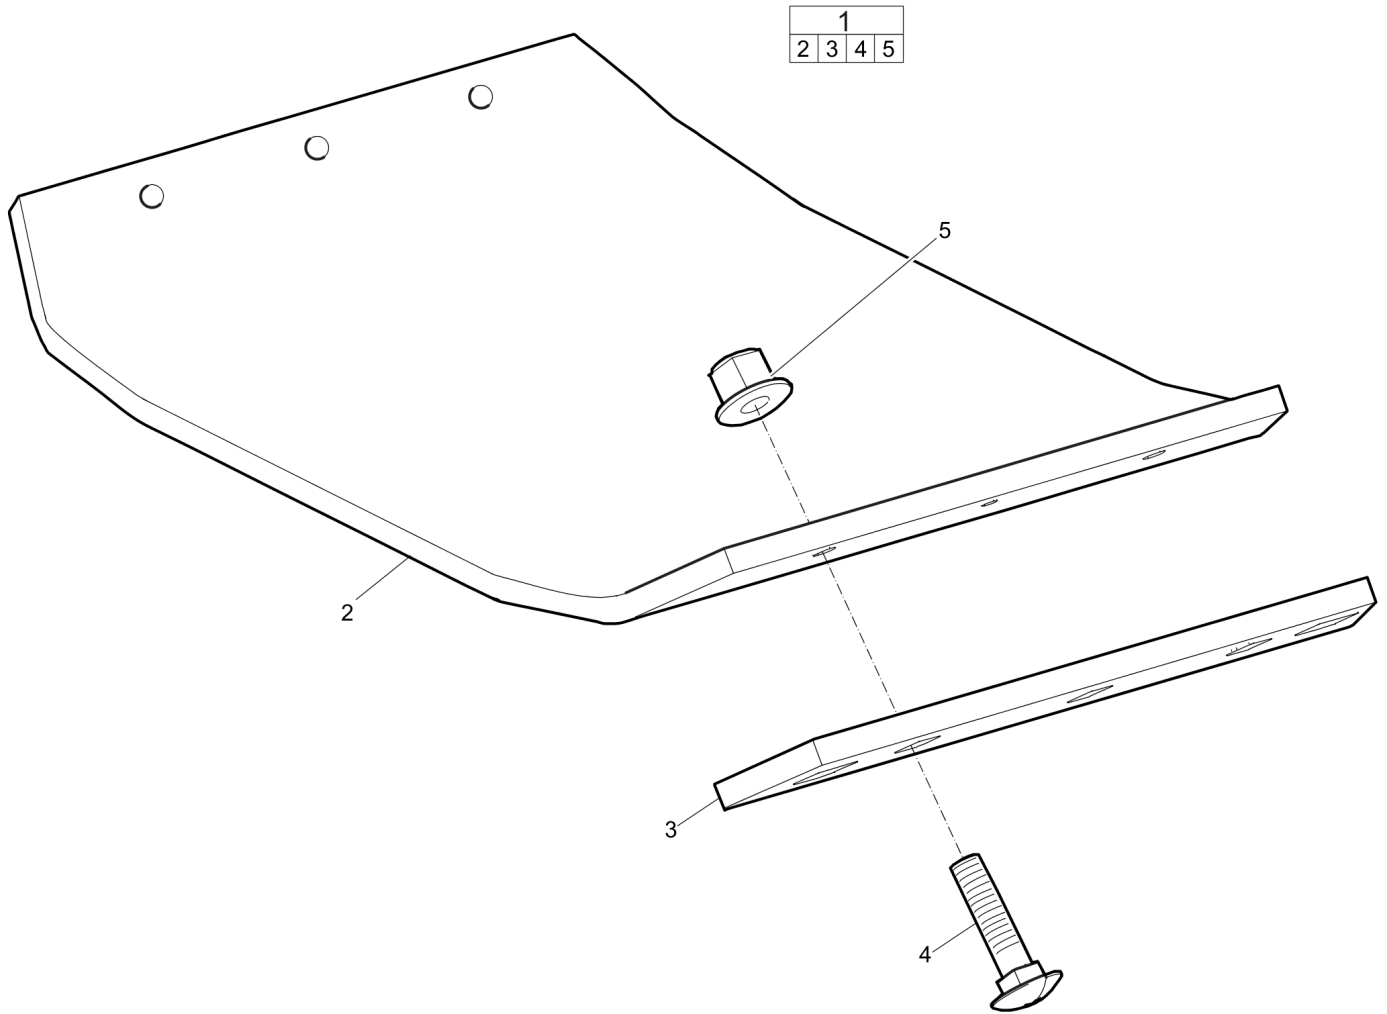

Spare parts list Block paving plate 600 mm (23.6 in.)

Refer to the Parts Online web page for most up-to-date information. The printed information might be outdated.

Item	Part No.	Name	Qty	L
1	594830301	Block paving kit 600 mm	1	
2	595176701	Polyurethane plate	1	A
3	594447301	Bracket	2	
4	595067201	Coach bolt	4	
5	--	Nut, M10 x 1.5 mm A3K	4	

Comments for Page: Block paving plate 600 mm (23.6 in.)

(L)OCAL REMARKS

A | Polyurethane