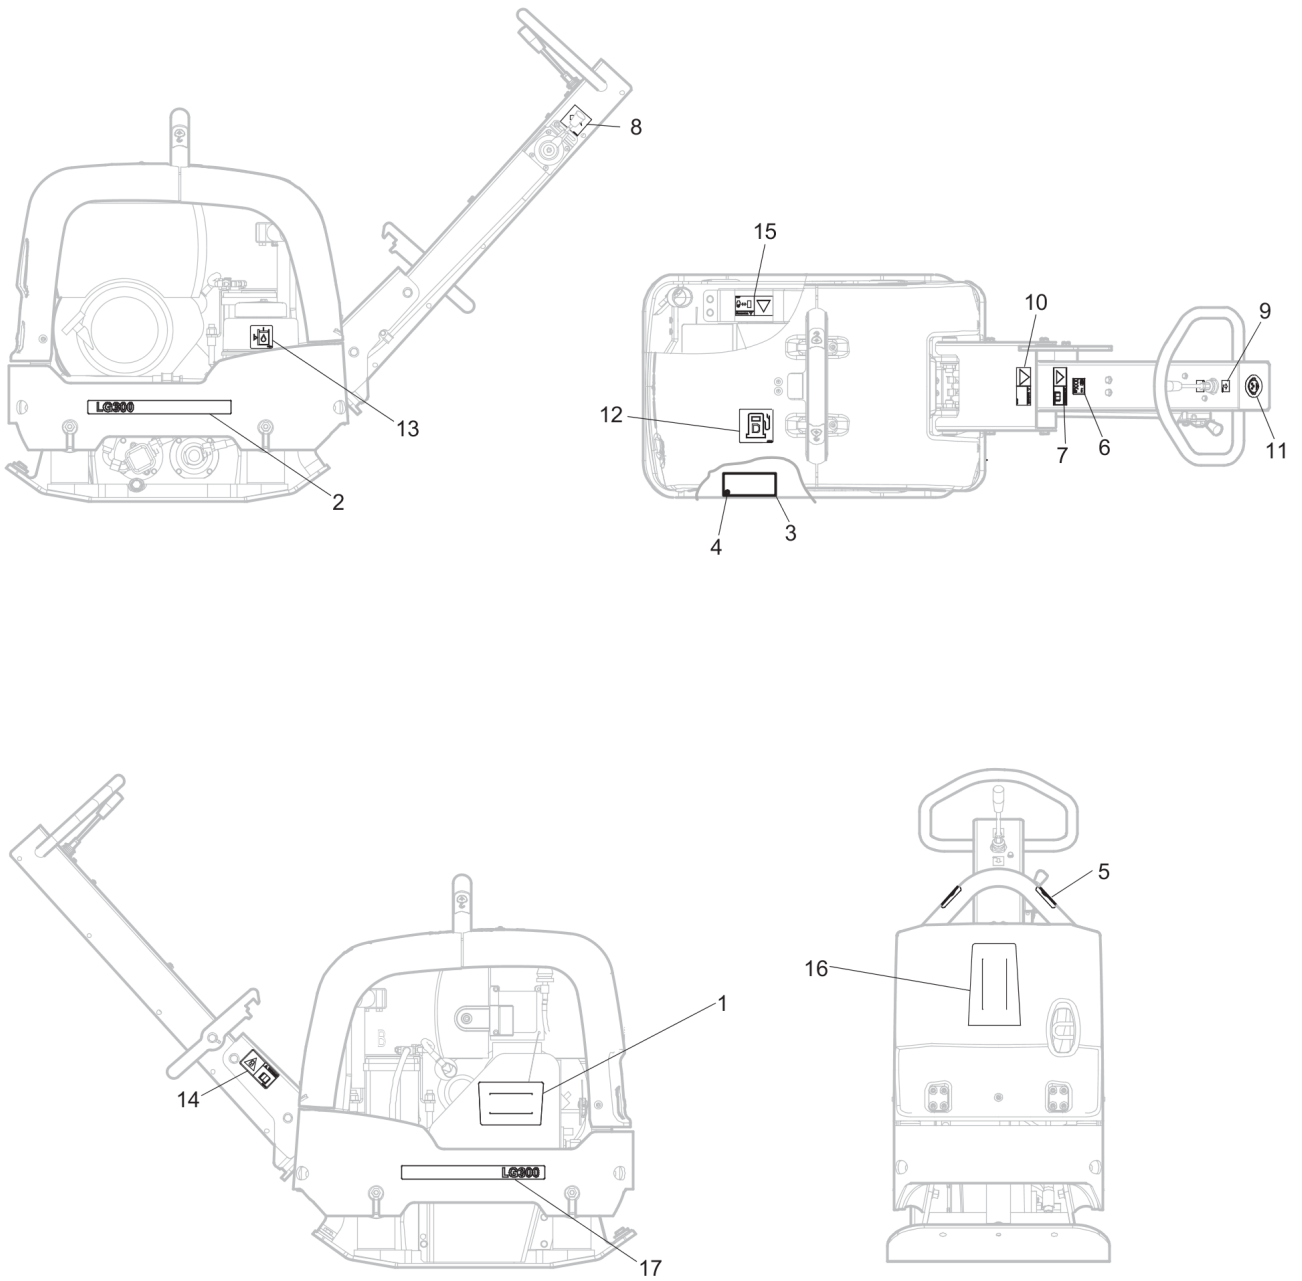

Spare parts list Labels, Hatz

Refer to the Parts Online web page for most up-to-date information. The printed information might be outdated.

Item	Part No.	Name	Qty	L
1	595375301	Product label	1	
2	595130201	Product label, "LG 300"	2	
3	-	Data plate (Not available separately)	1	
4	-	Drive screw	4	
5	595051201	Label lifting point	2	
6	594515901	Noise level label	1	
7	594535301	Safety label, read instruction manual	1	
8	594353901	Label, engine speed	1	
9	594353801	Label, direction	2	
10	594536401	Safety label, crush zone	1	
11	594337101	Label, use ear protectors	1	
12	595071001	Decal "FUEL"	1	
13	595049701	Label, hydraulic oil level	1	
14	594517801	Safety label, lock handle	1	
15	595065701	Safety label, rotating V-belts	1	
16	595375401	Product label	1	
17	595130301	Product label, "LG 300"	1