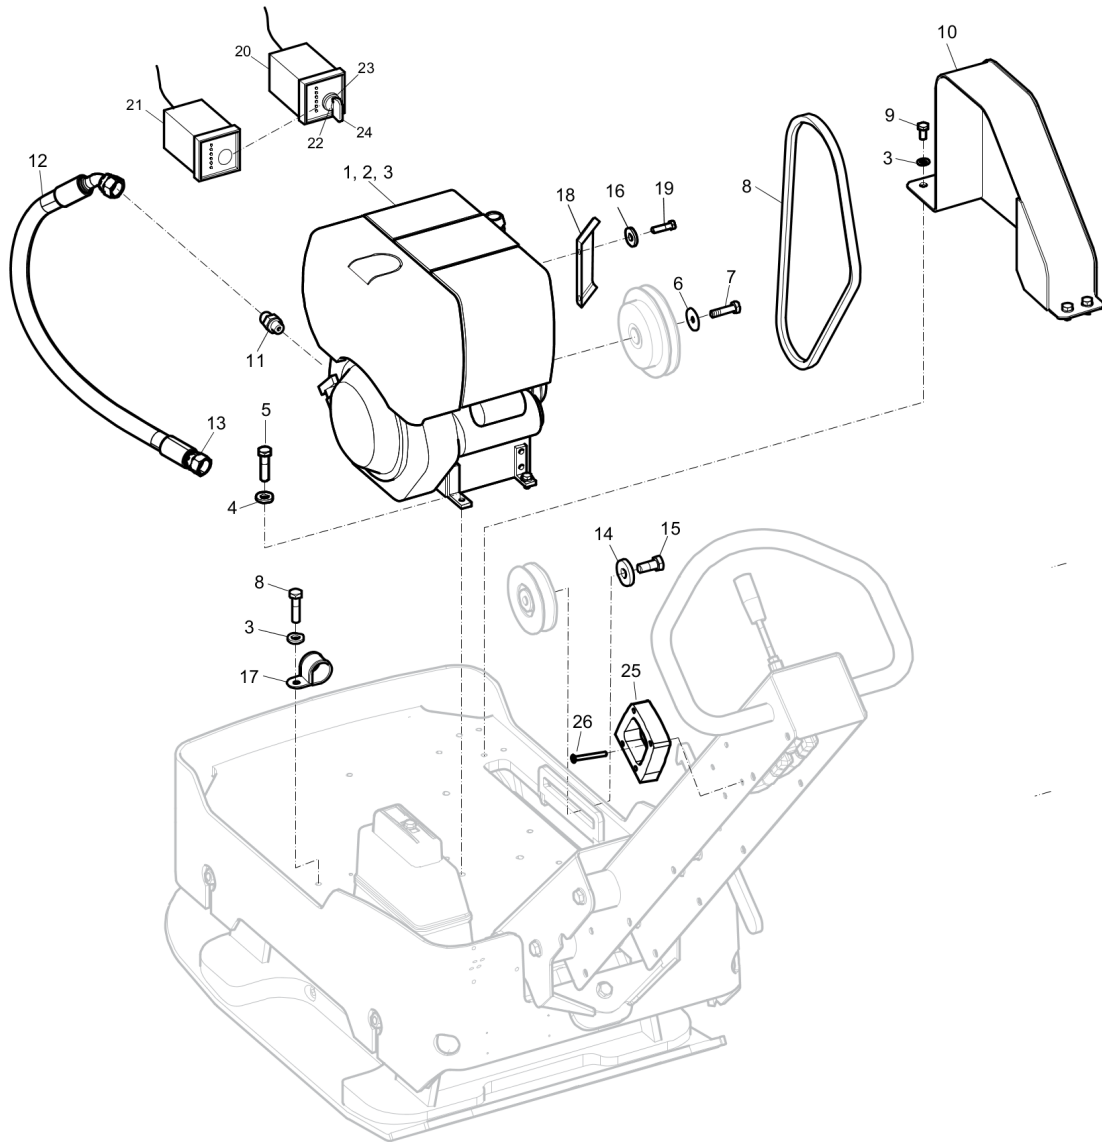

Spare parts list Engine installation, Hatz

Refer to the Parts Online web page for most up-to-date information. The printed information might be outdated.

Item	Part No.	Name	Qty	L
1	595171401	Diesel engine, manual	1	
2	595171301	Diesel engine, electric	1	
3	595365501	Diesel engine, Hatz 1B30 electric start, EPA-version		A
4	-	Washer, 8.4 x 16 x 1.5 mm, 0.33 x 0.63 x 0.06 in. 300 HV	9	
5	-	Screw, M8 x 20 mm 8.8 A2K	4	
6	-	Washer, 8.4 x 26 x 4 mm, 0.33 x 1.02 x 0.16 in. 300 HV	1	
7	-	Screw, M8 x 25 mm 8.8 A2K	1	
8	594331801	V-belt	1	
9	-	Screw, M8 x 16 mm 8.8 A2K	5	
10	594961901	V-belt cover	1	
11	595186601	Connector	1	
12	595375601	Hydraulic hose	1	
13	595452501	Plug	1	
14	-	Washer, 13 x 30 x 4 mm, 0.51 x 1.18 x 0.16 in. 300 HV	1	
15	-	Screw M6 x 20 mm 8.8 A2K	1	
16	595186801	Washer 6,4x12x1,5	2	
17	595188601	Clamp	1	
18	595176401	Deflector	1	
19	594499501	Cylinder screw	2	
20	594431601	Control box	1	B
21	594431701	Control box	1	C
22	594434301	Dirt shield	1	
23	594581501	Ignition switch	1	
24	594581101	Ignition key	1	
25	595375901	Spacer	1	
26	595350001	Hex sock. screw	4	