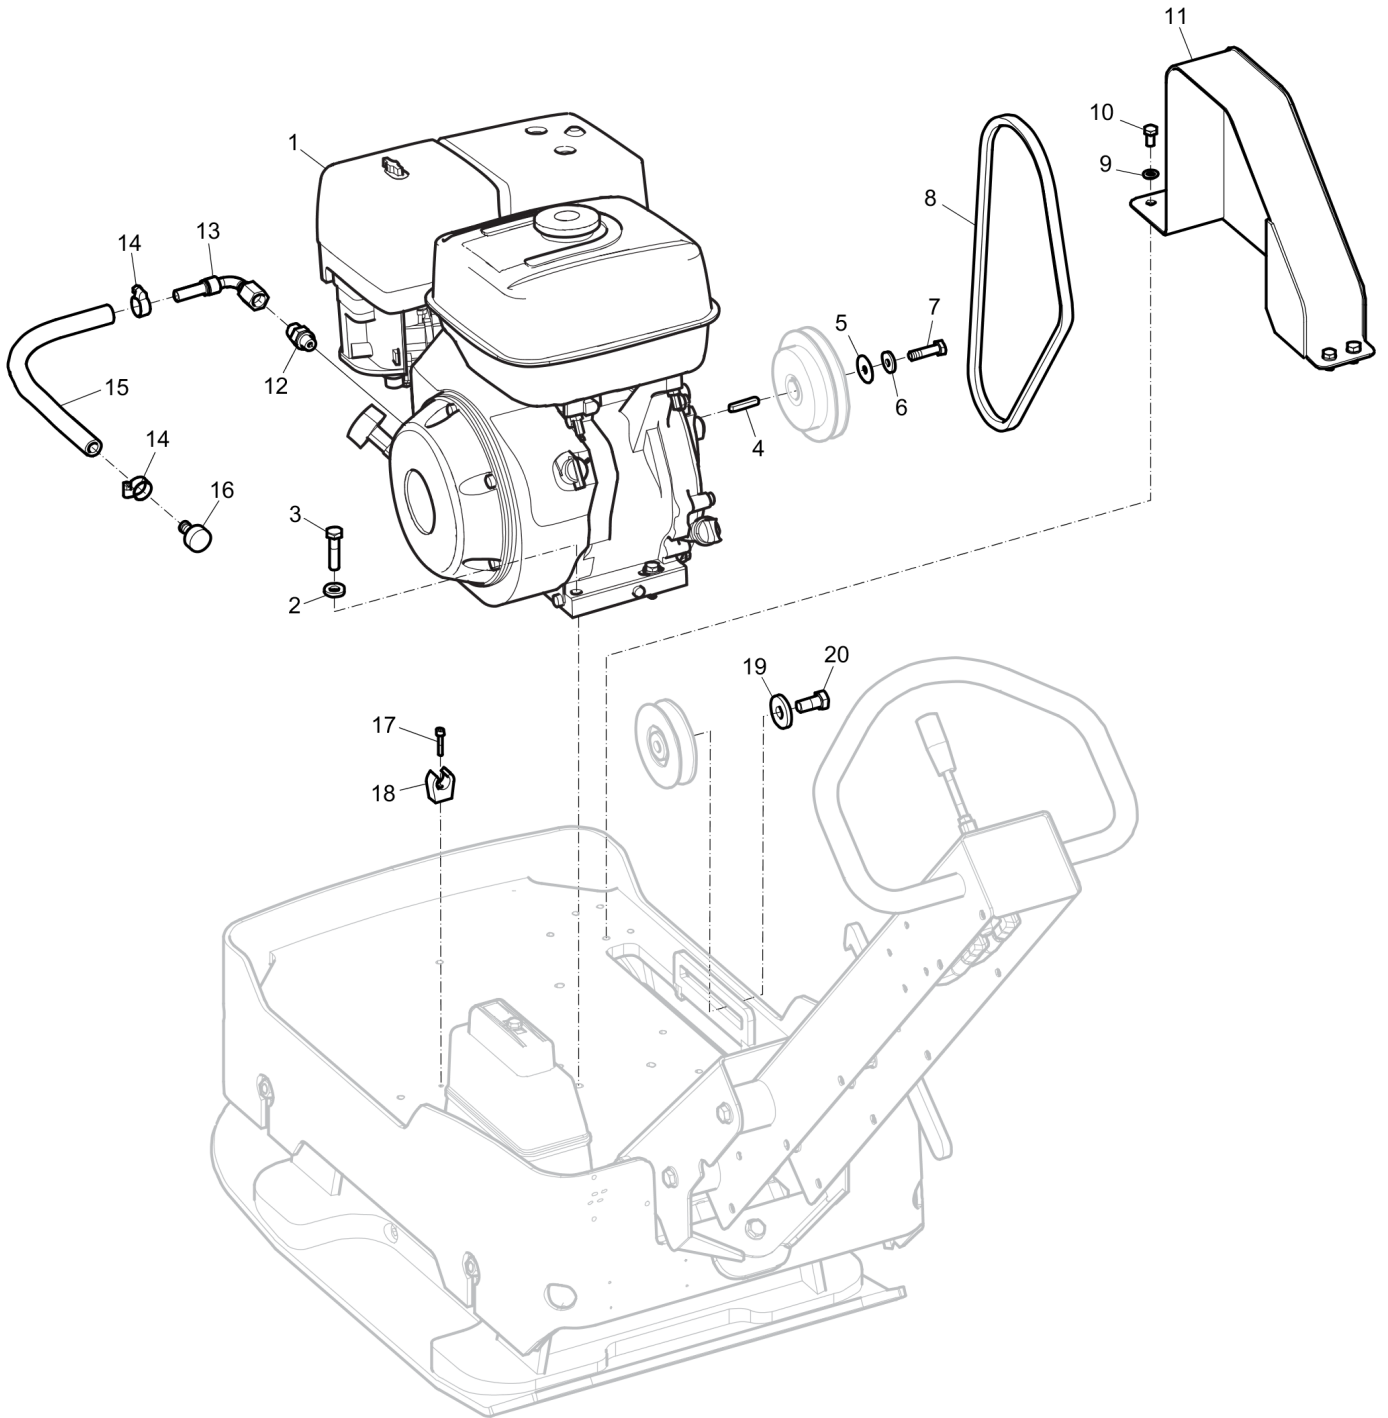

Spare parts list Engine installation, Honda

Refer to the Parts Online web page for most up-to-date information. The printed information might be outdated.

Item	Part No.	Name	Qty	L
1	594352301	Engine	1	
2	-	Washer, 10.5 x 22 x 4 mm , 0.33 x 0.87 x 0.16 in. 300 HV	4	
3	-	Screw, M10 x 40 mm 8.8 A3K	4	
4	-	Key	1	
5	-	Washer, 9 x 35 x 2 mm SR	1	
6	-	Washer, 8.4 x 26 x 4 mm, 0.33 x 1.02 x 0.16 in. 300 HV	1	
7	-	Screw, M8 x 30 mm 8.8 A2K	1	
8	594332701	V-belt	1	
9	594123401	Washer, 8.4 x 16 x 1.5 mm, 0.33 x 0.63 x 0.06 in. 300 HV	4	
10	-	Screw, M8 x 16 mm 8.8 A2K	4	
11	594961801	V-belt cover	1	
12	595186001	Connector	1	
13	594522901	Connector	1	
14	595454601	Hose clamp, 11-18 x 9 mm, 0.43 -0.71 x 0.35 in.	2	
15	594147801	Hose	1	
16	594147301	Plug	1	
17	-	Screw, M5 x 25 mm 8.8 A2K	1	
18	594331001	Ryw-clips	1	
19	-	Washer, 13 x 36 x 6 mm, 0.51 x 1.42 x 0.24 in. 300 HV	1	
20	-	Screw, M12 x 30 mm 8.8 A3K	1