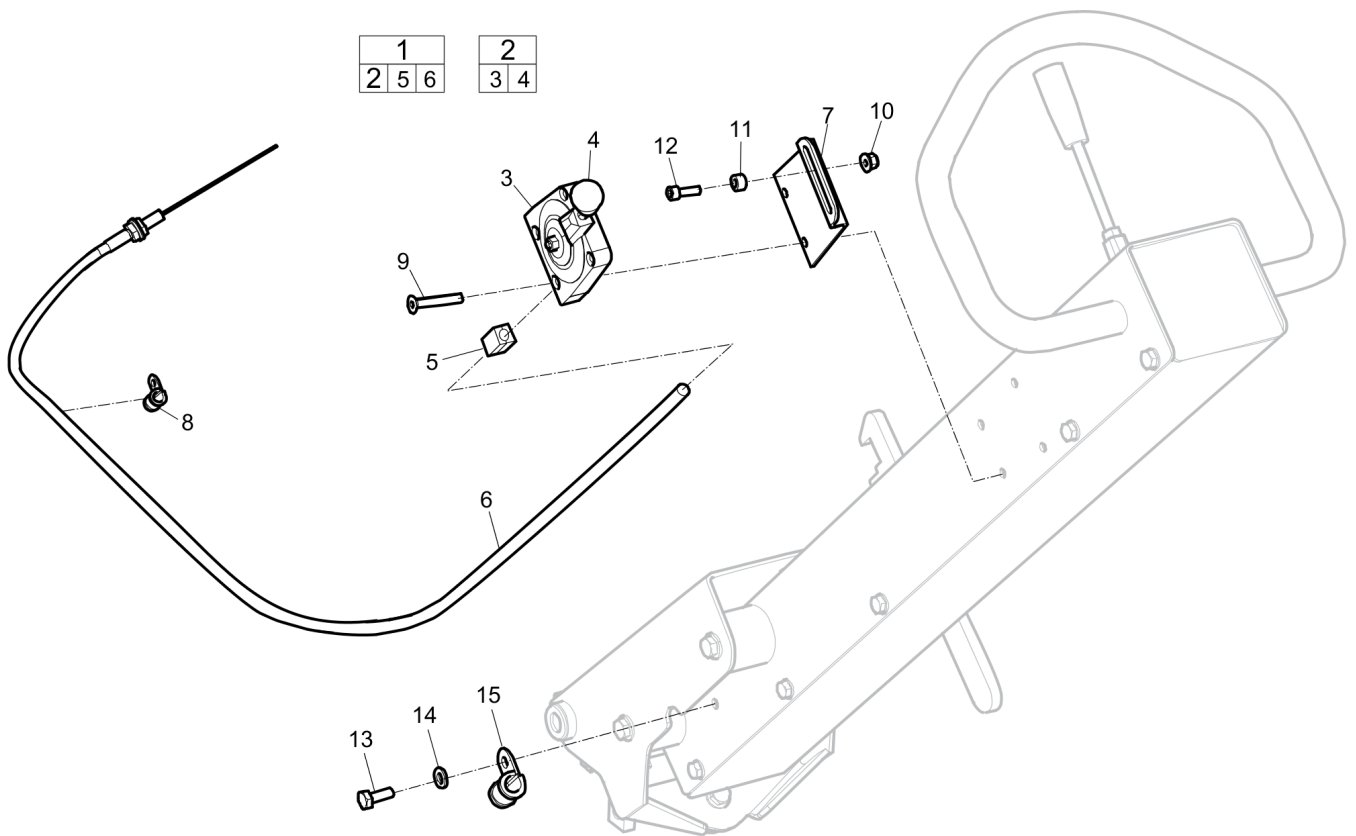

Spare parts list Throttle control, Honda

Item	Part No.	Name	Qty	L
1	594357601	Throttle control, cpl	1	
2	595053201	Throttle handle	1	
3	---	Throttle	1	
4	595192901	Knob	1	
5	594297101	Square nipple	1	
6	594357201	Throttle cable	1	
7	594354801	Bracket	1	
8	-	Throttle	1	
9	-	Screw, M5 x 30 mm A2-70	4	
10	-	Nut, M6 x 1 mm A2K	1	
11	594485701	Spacer	1	
12	-	Screw, M6 x 20 mm 8.8 A2K	1	
13	-	Screw, M6 x 16 mm 8.8 A2K	1	
14	595186801	Washer 6,4x12x1,5	1	
15	595468401	Pipe clamp	1