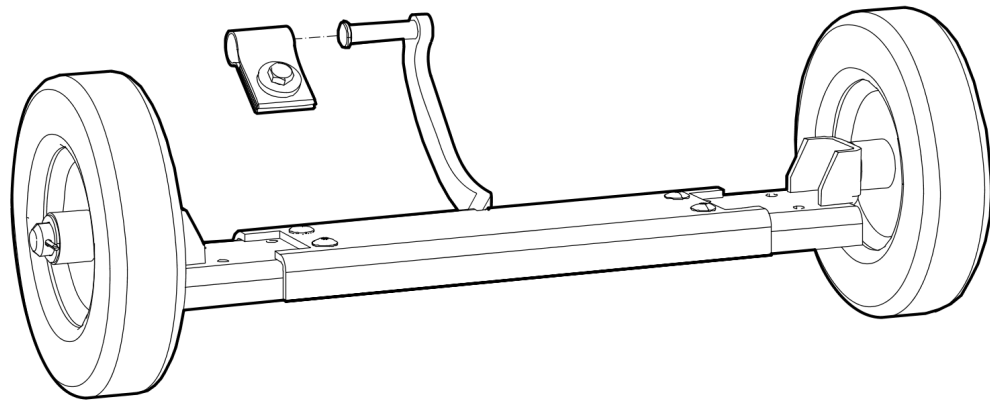

Service, repair and wear part kits Transport device kit