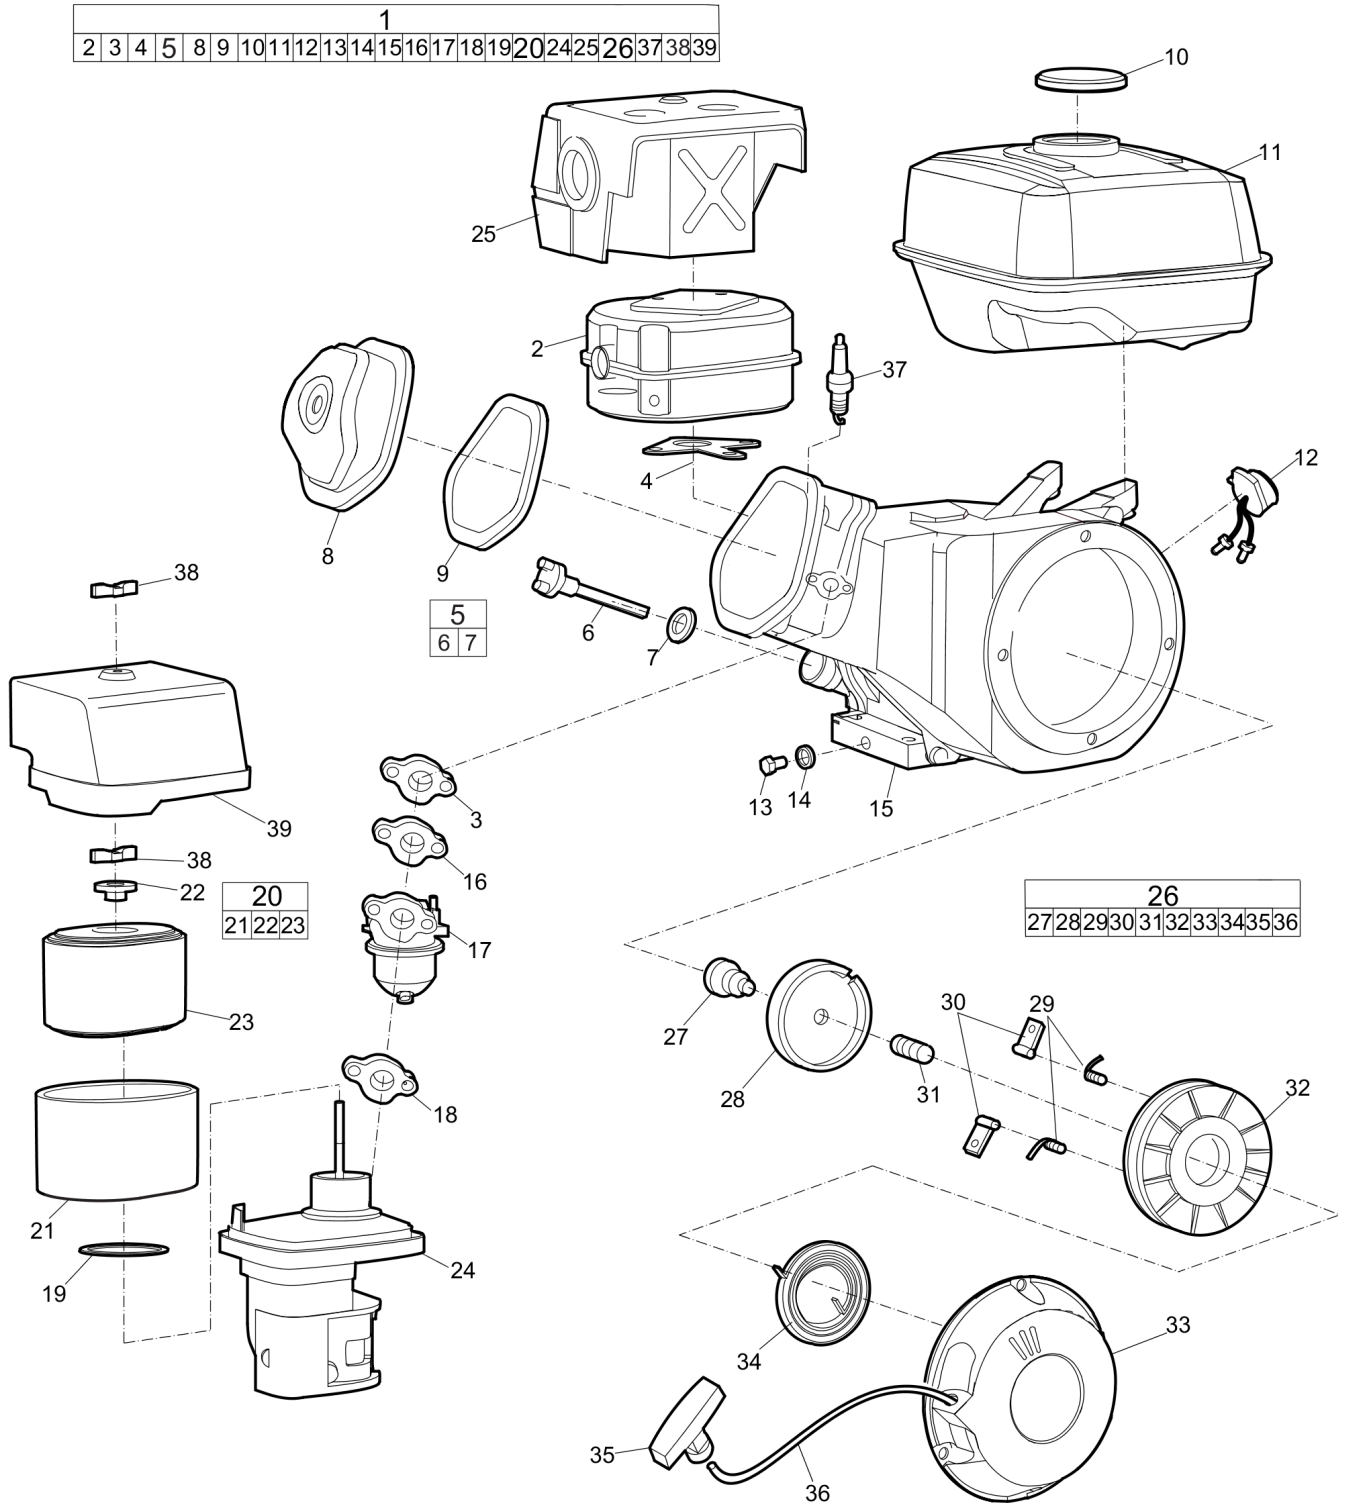

Spare parts list Engine, Honda GX 270 UT SWS4

Refer to the Parts Online web page for most up-to-date information. The printed information might be outdated.

Item	Part No.	Name	Qty	L
1	594352301	Engine	1	
2	594575301	Muffler	1	
3	595470701	Gasket	1	
4	595131201	Muffler gasket	1	
5	595381901	Cap assy., oil filler	1	
6	---	Oil dipstick	1	
7	594203901	Gasket	1	
8	595131301	Valve cover	1	
9	594760301	Gasket	1	
10	594609101	Fuel cap	1	
11	595131101	Fuel tank	1	
12	594205801	Engine switch	1	
13	595382001	Oil plug	1	
14	594760601	Oil plug gasket	1	
15	--	Crankcase	1	
16	595191501	Gasket	1	
17	595131401	Carburetor	1	
18	595191401	Spacer	1	
19	595470801	Gasket	1	
20	594575101	Air Filter, cpl	1	
21	594371701	Outer filter	1	
22	595049401	Grommet	1	
23	---	Inner filter	1	
24	595131501	Air filter housing	1	
25	595382101	Silencer cover	1	
26	594205901	Recoil starter, complete	1	
27	595191301	Adjustment screw	1	
28	595191101	Guide	1	
29	595191001	Spring	2	
30	595190701	Ratchet	2	
31	595190801	Spring	1	
32	595190601	Reel	1	
33	---	Cover	1	
34	595190901	Spring	1	
35	595191201	Knob	1	
36	594848101	Valve block seal kit	1	
37	594575001	Spark plug	1	
38	595049301	Nut	2	

Refer to the Parts Online web page for most up-to-date information. The printed information might be outdated.