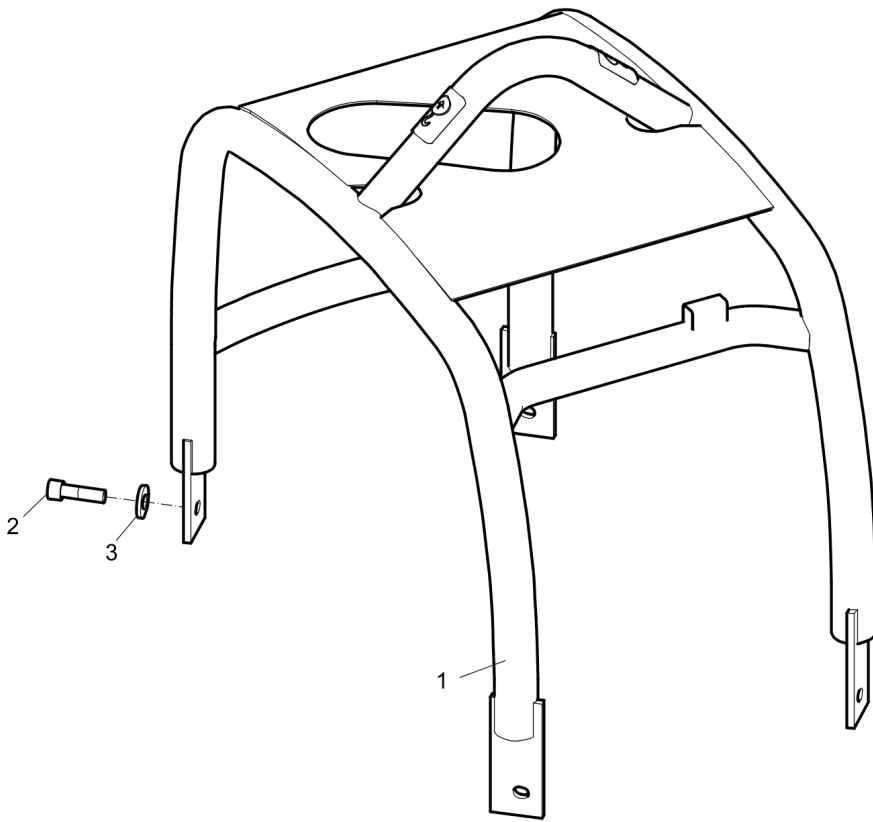

Spare parts list Frame, Honda

Item	Part No.	Name	Qty	L
1	595276201	Protective frame	1	
2	595179601	Screw, M12x40 mm 8.8	4	
3	595066501	Steel Plain Washer	4