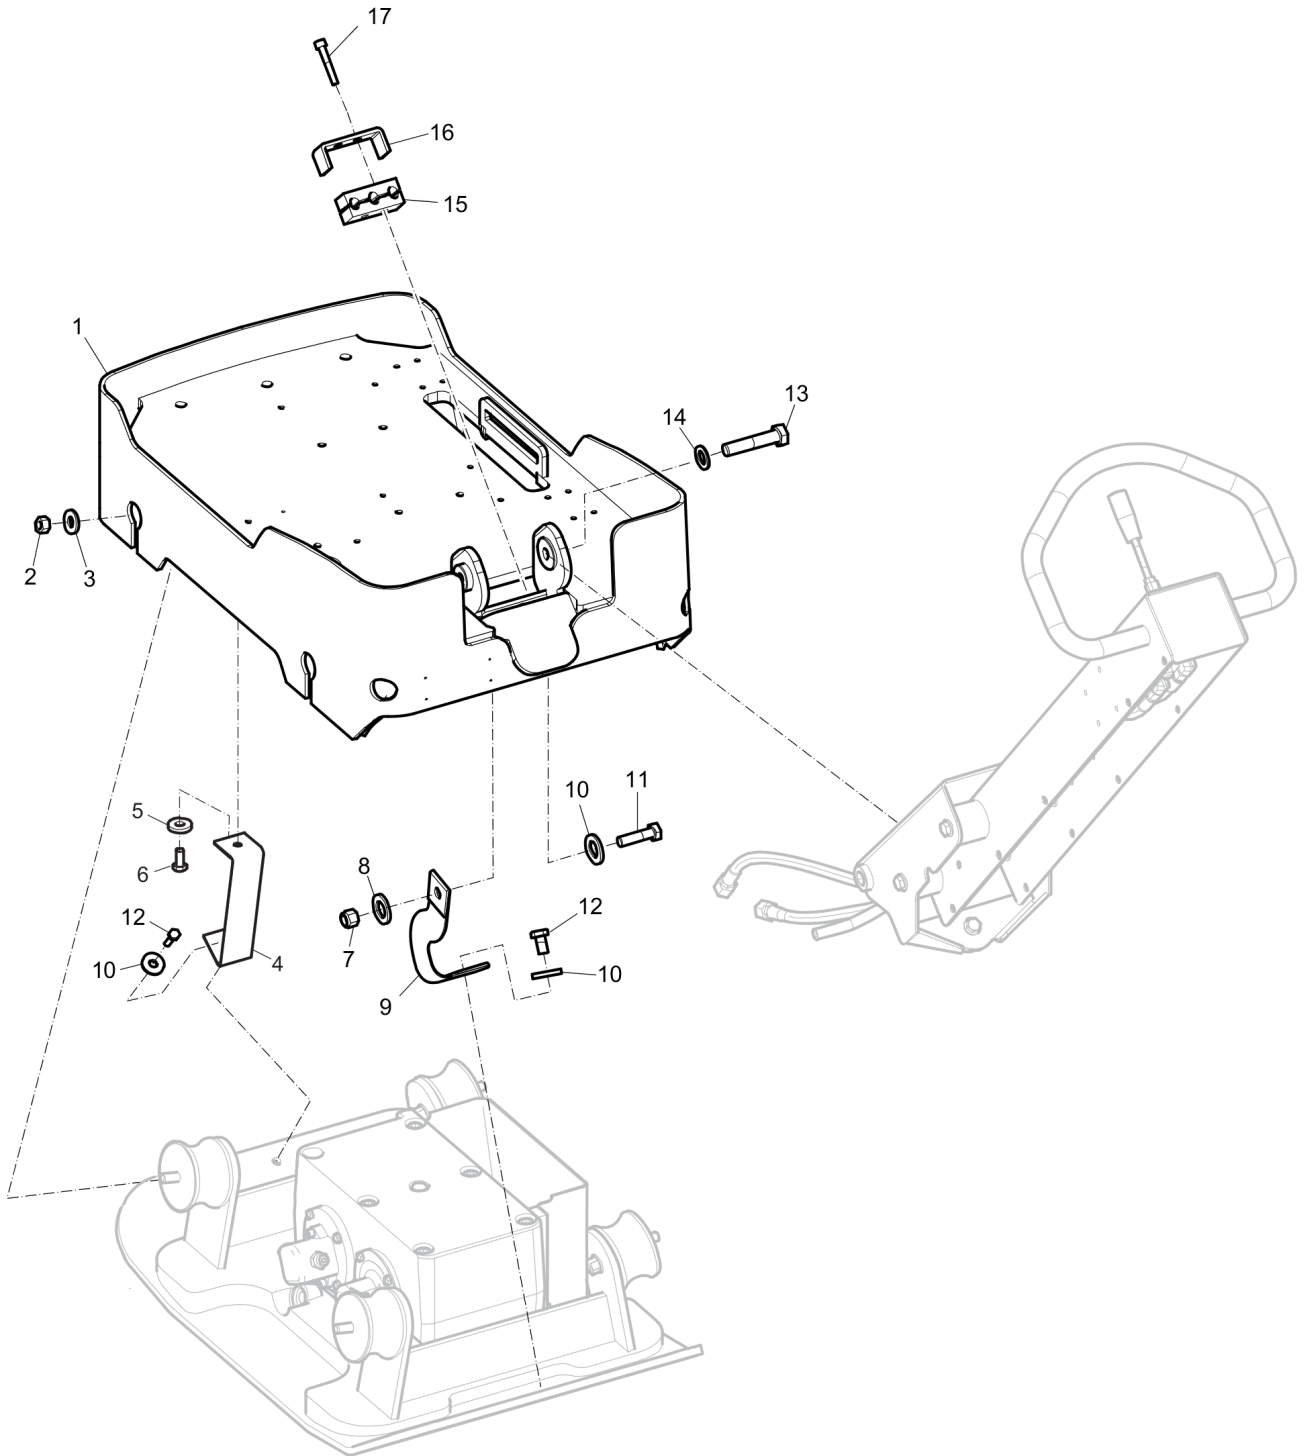

Spare parts list Engine plate

Refer to the Parts Online web page for most up-to-date information. The printed information might be outdated.

Item	Part No.	Name	Qty	L
1	595120401	Engine plate	1	
2	-	Nut, M12 A3K	4	
3	-	Washer, 13 x 30 x 4 mm, 0.51 x 1.18 x 0.16 in. 300 HV	4	
4	594143001	Strap	1	
5	-	Washer, 13 x 36 x 6 mm, 0.51 x 1.42 x 0.24 in. 300 HV	1	
6	-	Screw, M12 x 25 mm 8.8 A3K	1	
7	-	Lock nut, M12	1	
8	-	Washer, 13 x 24 x 2 mm, 0.51 x 0.94 x 0.08 in. 300 HV	1	
9	594141501	Strap	1	
10	-	Washer, 13 x 36 x 6 mm, 0.51 x 1.42 x 0.24 in. 300 HV	3	
11	-	Screw, M12 x 45 mm 8.8 A3K	2	
12	-	Screw, M12 x 20 mm 8.8 A3K	2	
13	595070401	Screw, M16 x 80 mm 10.9 GEOMET®	2	
14	-	Washer, 10.5 x 22 x 2 mm, 0.41 x 0.87 x 0.08 in. 300 HV	4	
15	594324001	Rubber block	1	
16	594147401	Bracket	1	
17	-	Screw, M8 x 50 mm 8.8 A2K	2