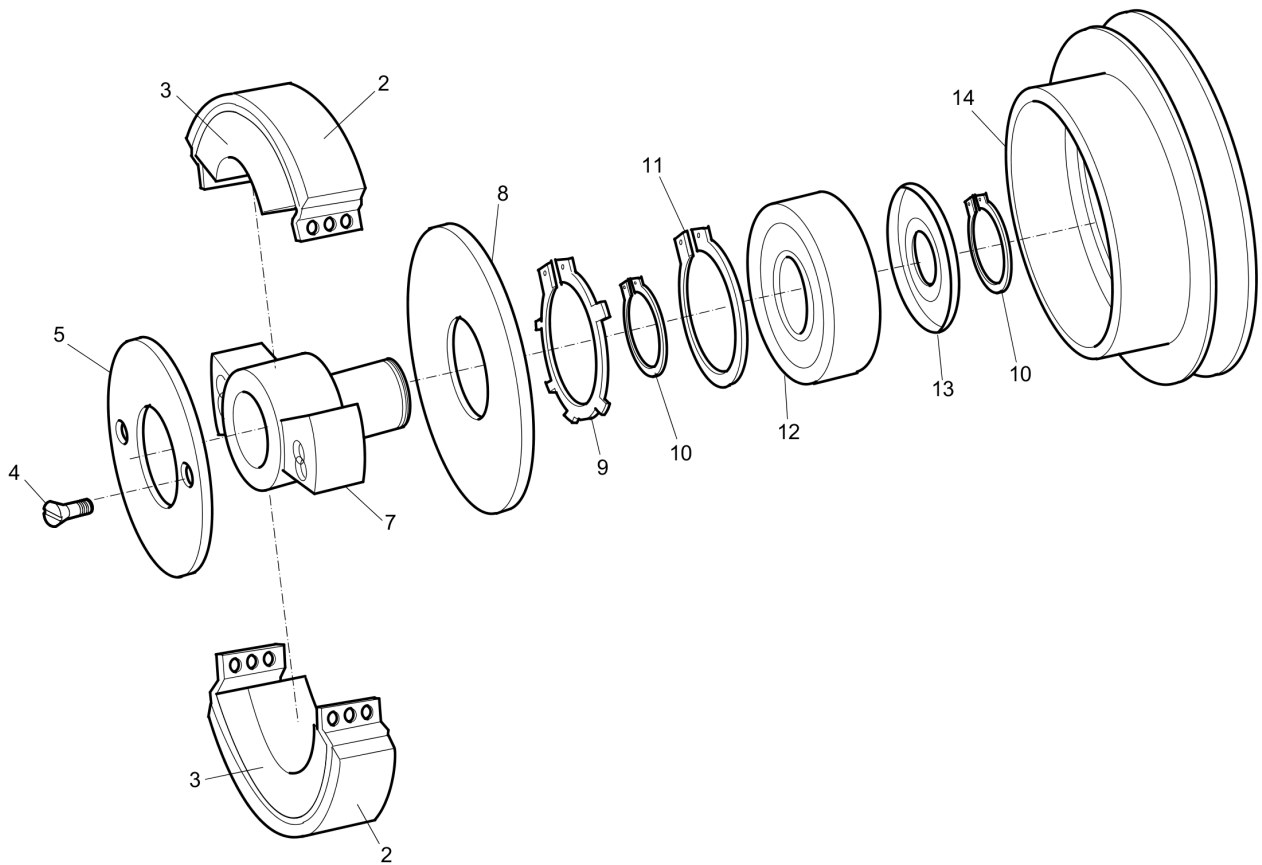

Spare parts list Centrifugal clutch, Honda

1													
2	3	4	5	7	8	9	10	11	12	13	14		

Refer to the Parts Online web page for most up-to-date information. The printed information might be outdated.