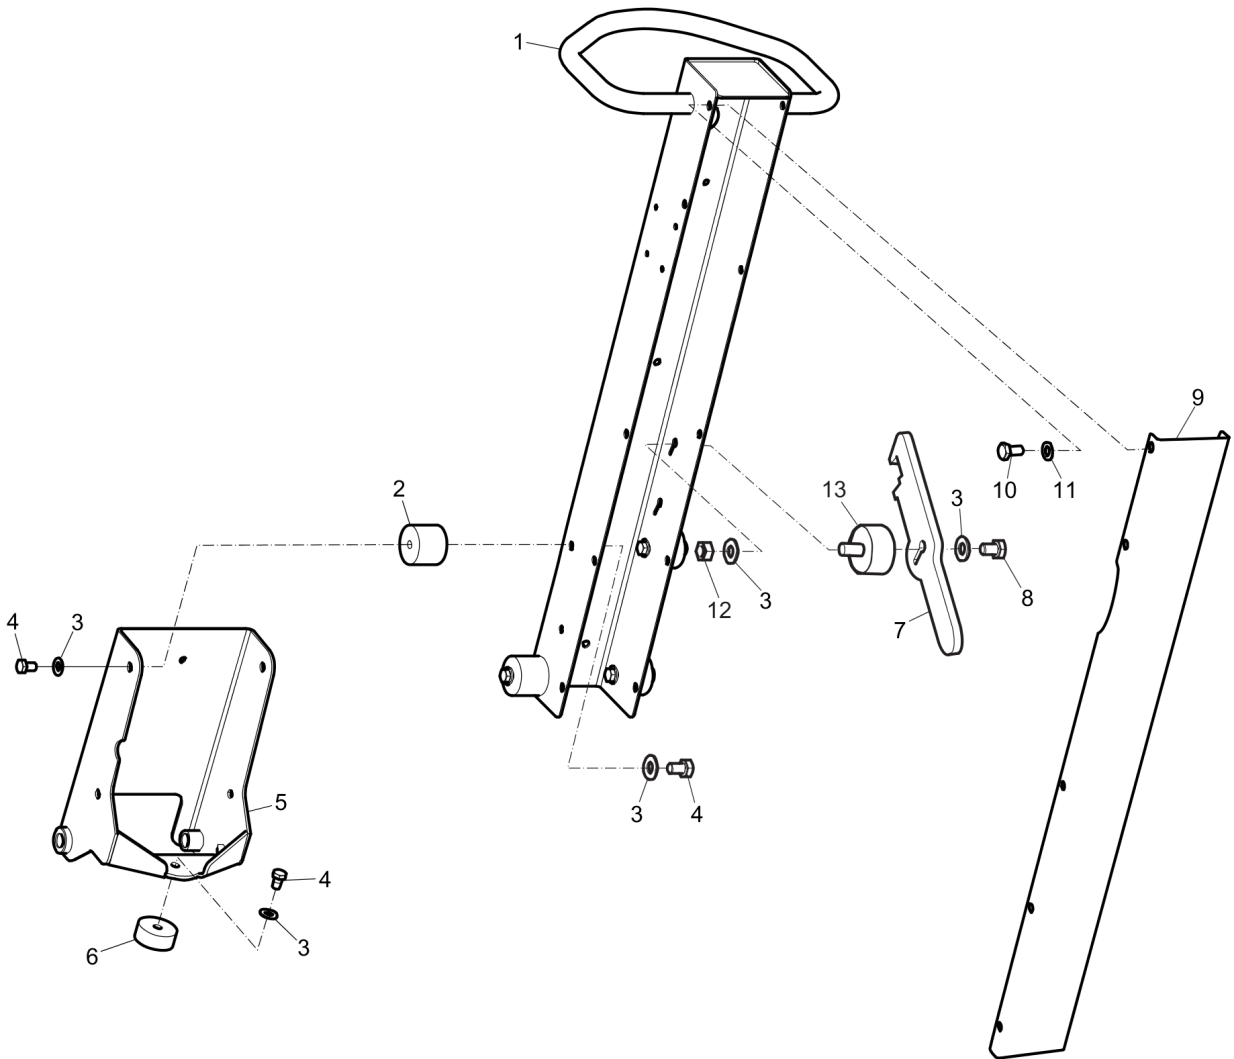

Spare parts list Handle

Refer to the Parts Online web page for most up-to-date information. The printed information might be outdated.

Item	Part No.	Name	Qty	L
1	594146701	Handle	1	
2	594147501	Shock absorber	4	
3	-	Steel plain washer, 10.5 x 22 x 2 mm, 0.41 x 0.87 x 0.08 in. 300 HV	11	
4	-	Screw, M10 x 16 mm 8.8 A3K	9	
5	594146801	Bracket	1	
6	594518301	Shock absorber	1	
7	594434101	Hook	1	
8	-	Screw, M10 x 20 mm 8.8 A3K	1	
9	594147901	Cover	1	
10	-	Screw, M8 x 16 mm 8.8 A2K	10	
11	594123401	Washer, 8.4 x 16 x 1.5 mm, 0.33 x 0.63 x 0.06 in. 300 HV	10	
12	-	Nut, M10 A3K	1	
13	594462701	Shock absorber	1