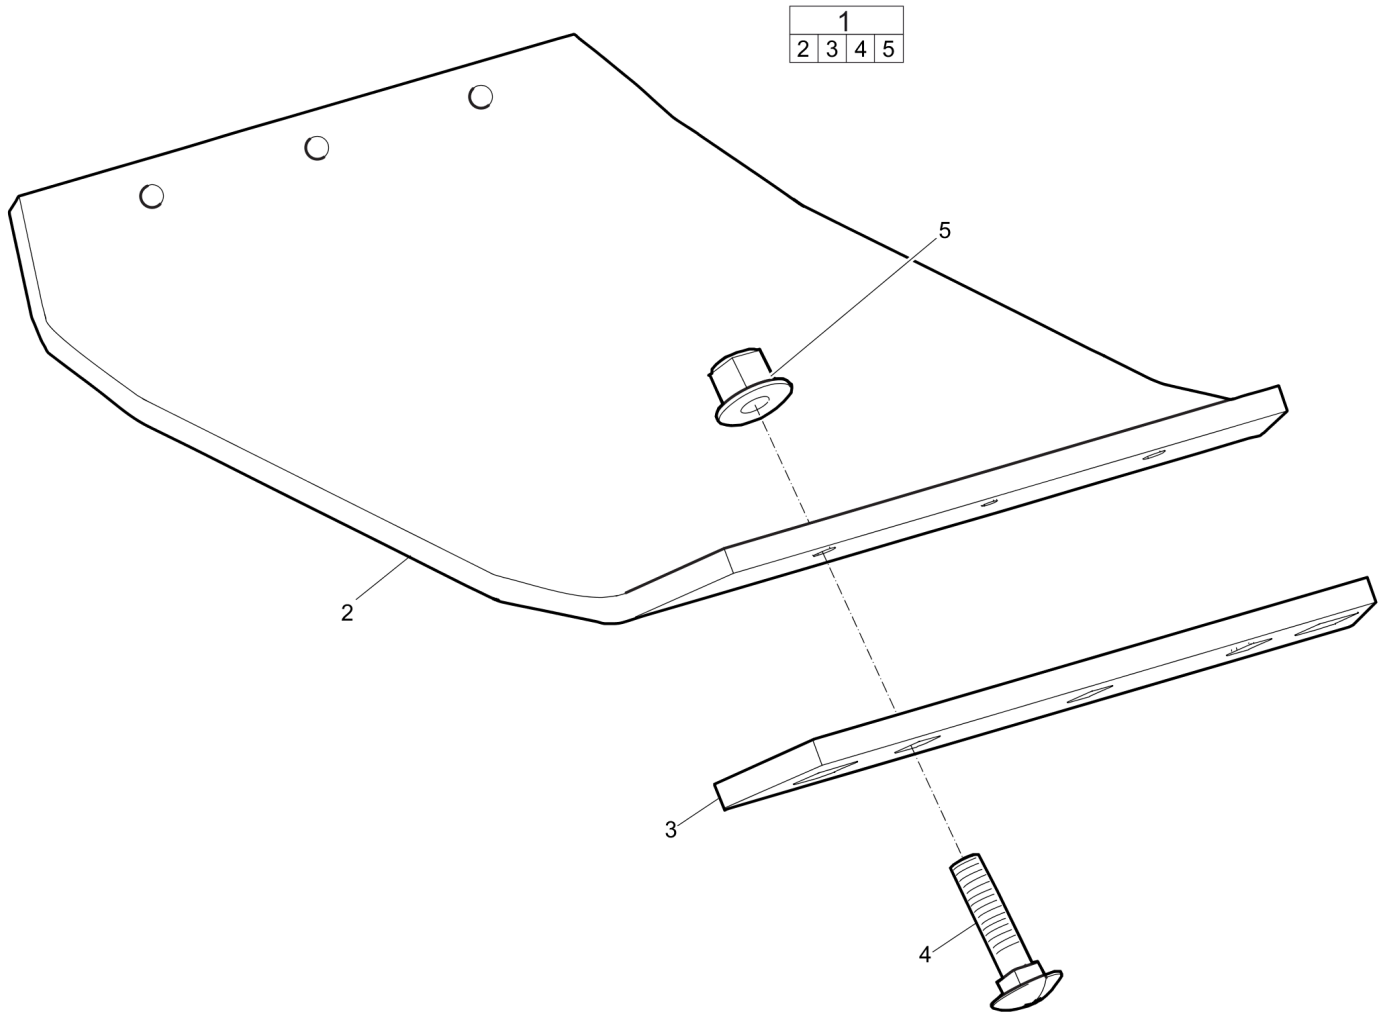

Spare parts list Block paving plate 500 mm(19.7 in.)

Refer to the Parts Online web page for most up-to-date information. The printed information might be outdated.

Item	Part No.	Name	Qty	L
1	594830201	Block paving kit 500 mm	1	
2	595176601	Polyurethane plate	1	A
3	594447301	Bracket	2	
4	595067201	Coach bolt	4	
5	--	Nut, M10 x 1.5 mm A3K	4	

Comments for Page: Block paving plate 500 mm(19.7 in.)

(L)OCAL REMARKS

A | Polyurethane