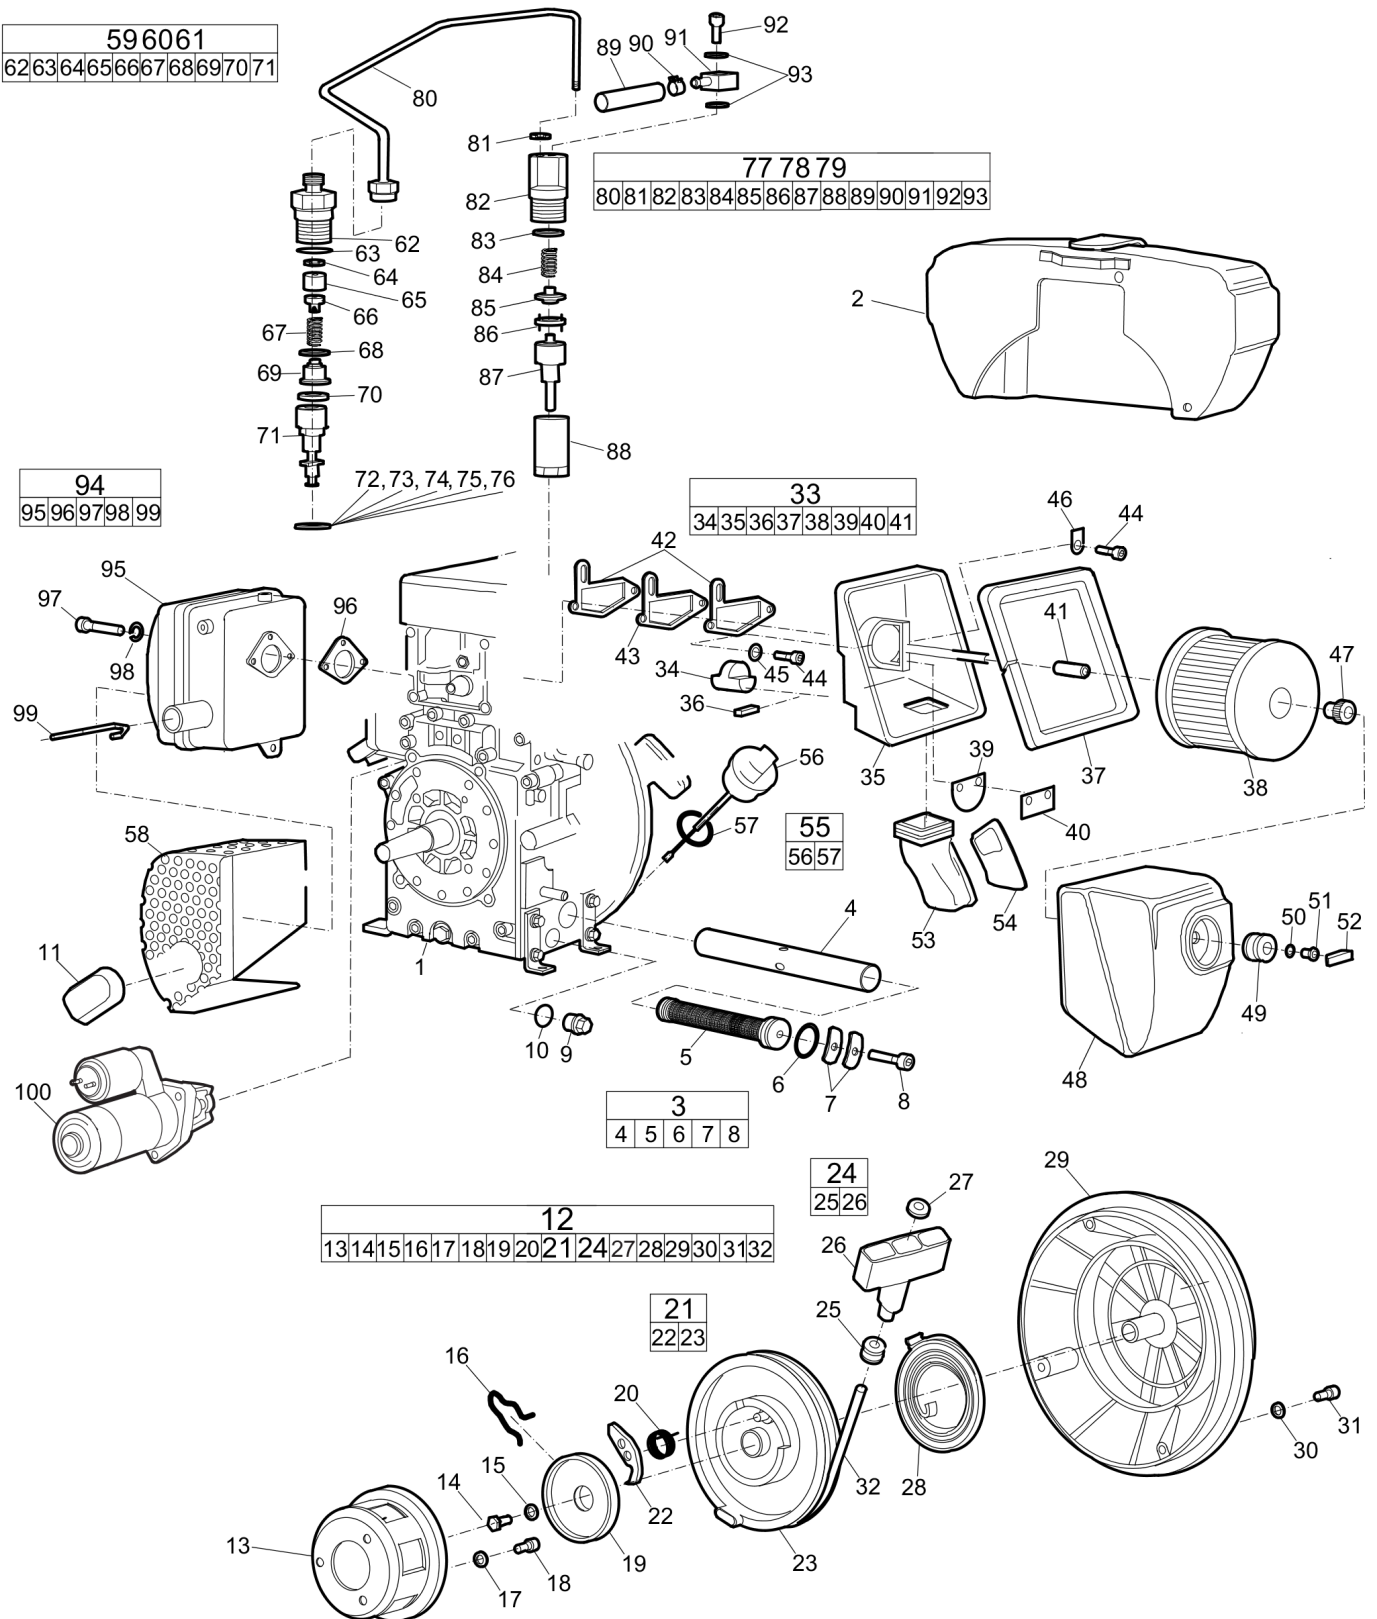

Spare parts list Engine, Hatz 1B30 electric start, EPA version

Refer to the Parts Online web page for most up-to-date information. The printed information might be outdated.

Item	Part No.	Name	Qty	L
1	595365501	Diesel engine, Hatz 1B30 electric start, EPA-version	1	A
2	-	Fuel tank	1	B
3	594570101	Oil strainer, cpl	1	
4	-	Tube	1	
5	-	Oil strainer	1	
6	595380601	O-ring	1	
7	595380701	Washer	2	
8	-	Screw, M6 x 10 mm	1	
9	594570201	Plug	1	
10	594513001	Washer	1	
11	594570401	Exhaust pipe	1	
12	594568401	Recoil starter, cpl	1	
13	594569901	Starter pulley	1	
14	-	Screw, M6 x 18 mm	1	
15	-	Washer, M6	1	
16	594569201	Spring	1	
17	-	Spring washer, M6	1	
18	-	Screw, M6 x 10 mm	1	
19	594569301	Friction plate	1	
20	594569701	O-ring	1	
21	594569101	Reel	1	
22	594569601	Ratchet	1	
23	-	Start pulley	1	
24	594568501	Handle, complete	1	
25	-	Sleeve	1	
26	-	Handle	1	
27	594202501	Washer, 5.3 mm, 0.21 in.	1	
28	594568601	Spiral spring	1	
29	594568701	Housing	1	
30	-	Washer, M6	4	
31	-	Screw, M6	4	
32	594569001	Starting rope	1	
33	595382201	Air filter housing	1	
34	594572101	Vent nipple	1	
35	-	Housing	1	
36	595380801	Sealing strip	1	
37	594604301	Sealing strip	1	
38	595377301	Air Filter	1	

Refer to the Parts Online web page for most up-to-date information. The printed information might be outdated.