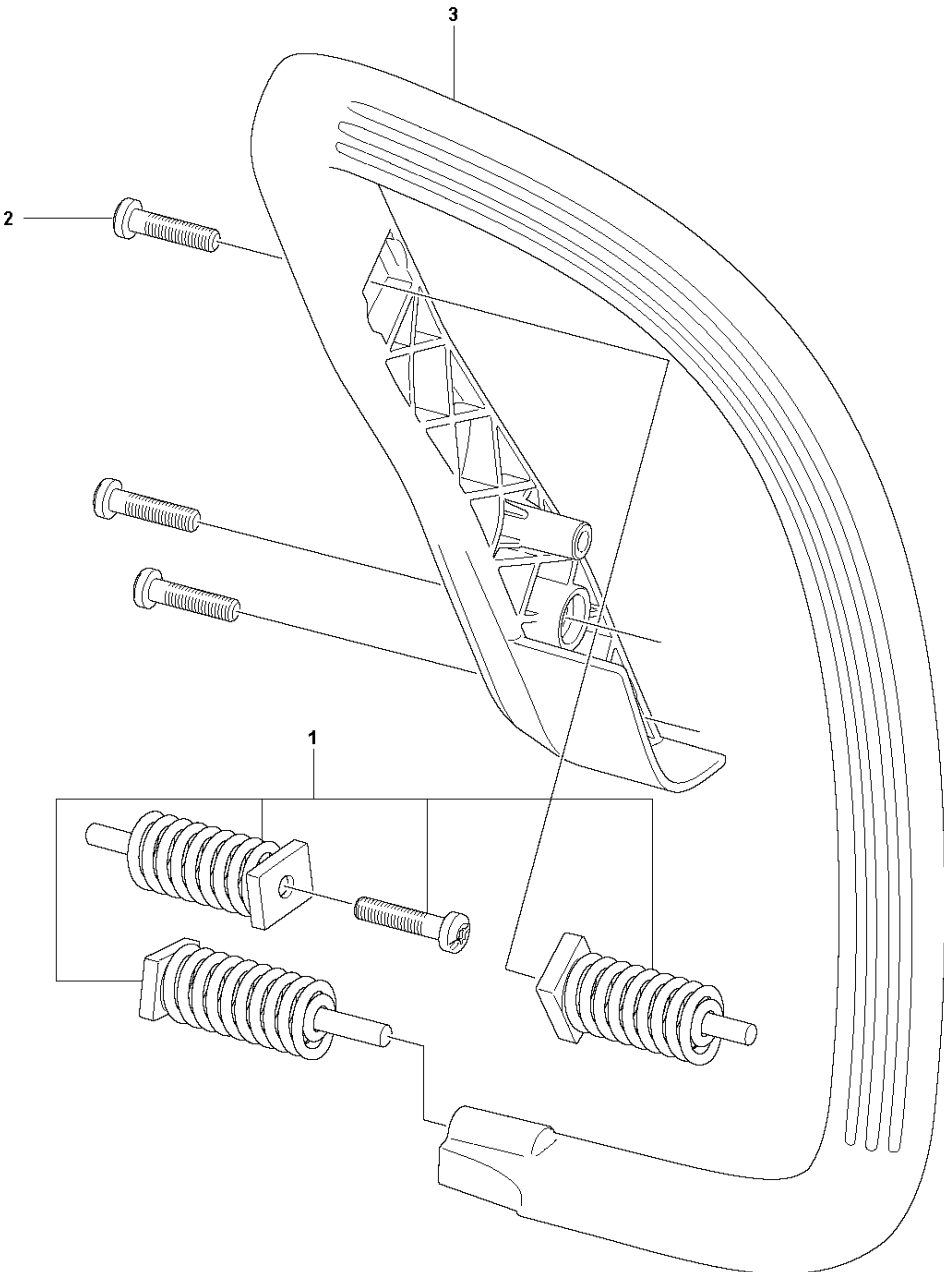

135 Mark II
HANDLE

Ref	Part No	Description	Remark	QTY KIT
1	591 46 61-01	SERVICE KIT	Anti-vibration Element	1
2	530 01 64-32	SCREW		3
3	501 31 63-01	HANDLE		1