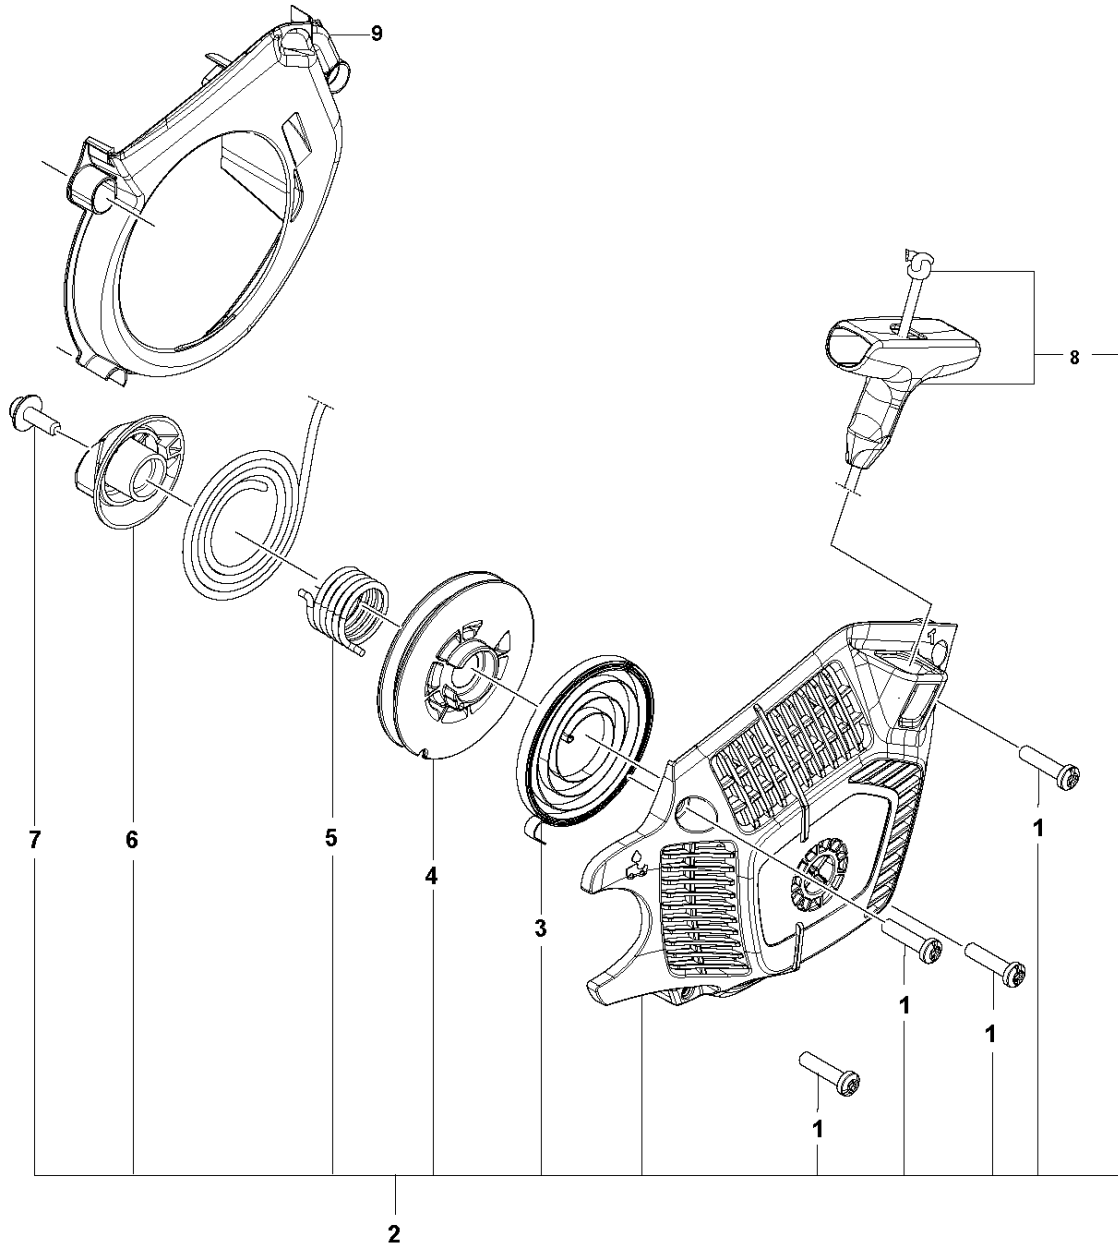

L 135 Mark II
STARTER

STARTER

135 Mark II

Ref	Part No	Description	Remark	QTY	KIT
1	530 01 64-32	SCREW		4	2
2	591 46 67-02	SERVICE KIT	Starter Housing	1	
3	576 65 78-01	SPRING		1	2
4	593 16 76-01	PULLEY		1	2
5	593 16 81-01	SPRING		1	2
6	593 16 77-01	HUB		1	2
7	530 01 59-20	SCREW		1	2
8	545 01 00-10	HANDLE	Handle & Rope	1	1
9	588 97 06-01	BAFFLE		1	
10	591 46 55-02	SERVICE KIT	DECAL KIT	1