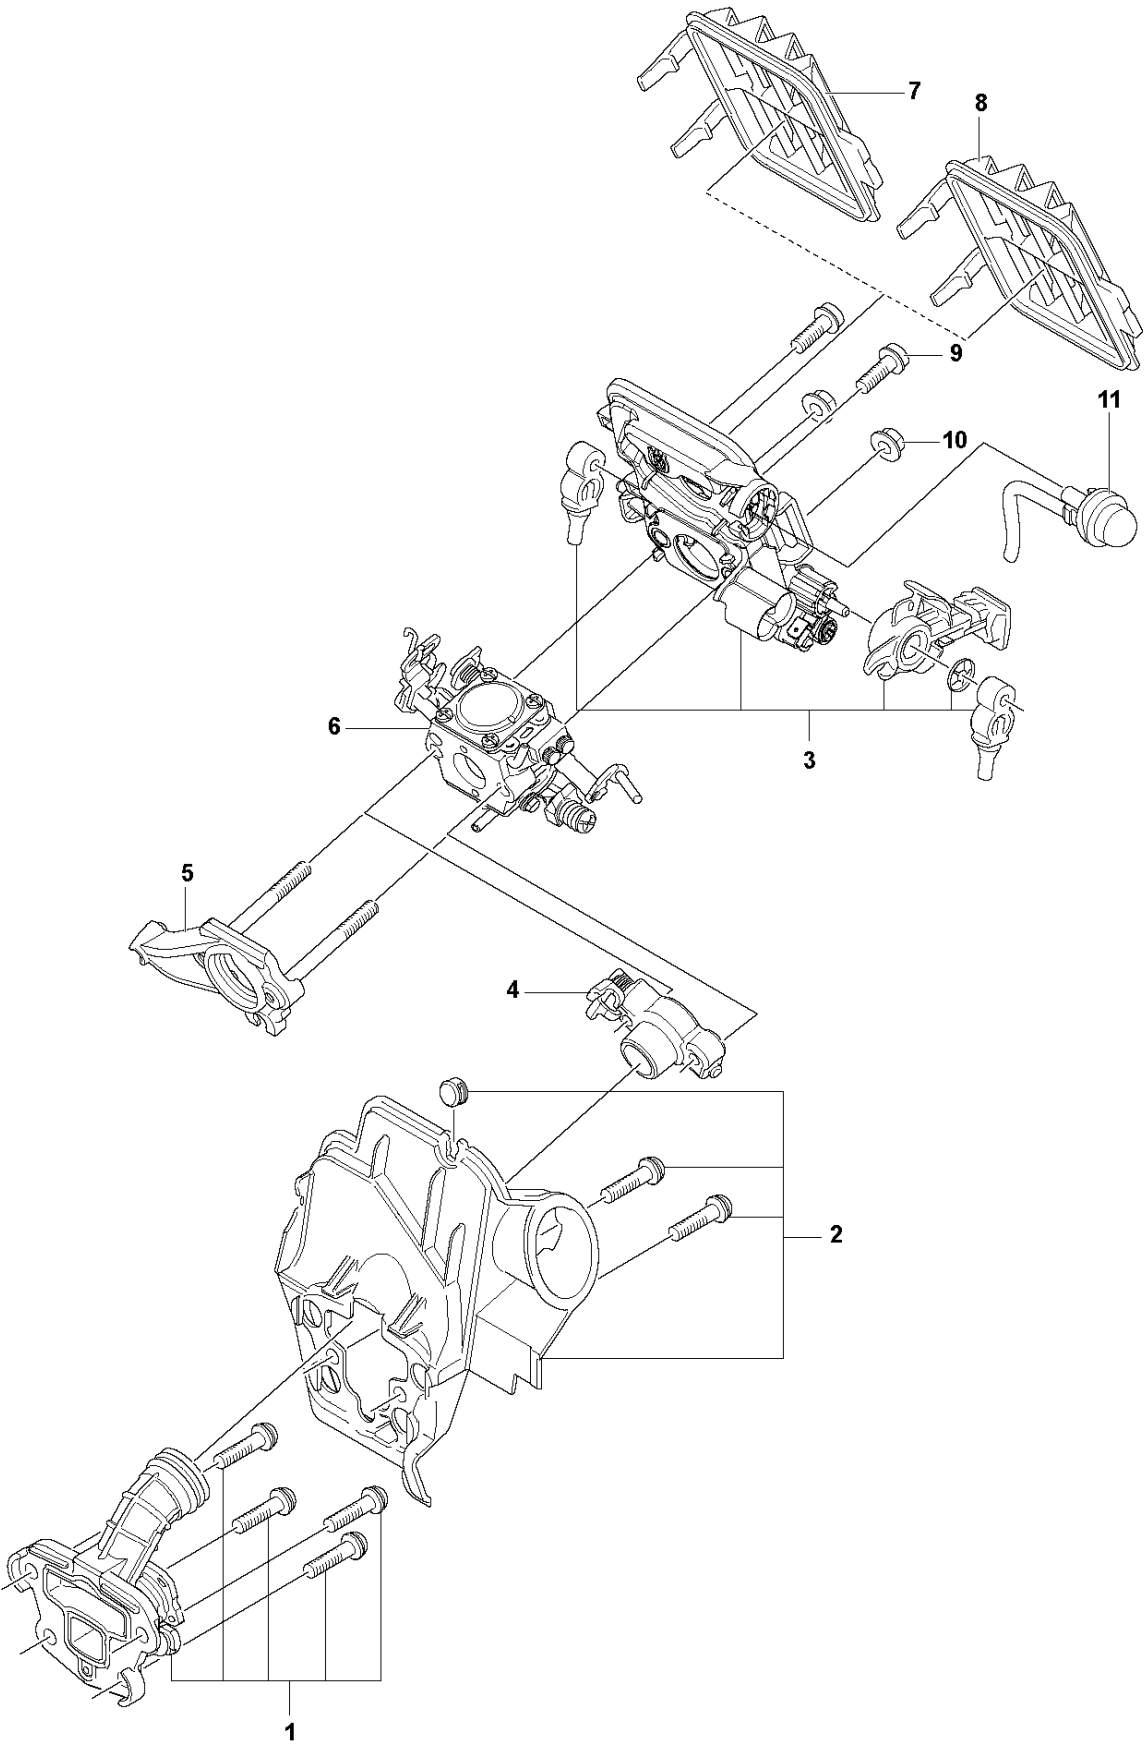

SPARE PARTS LIST

CHAIN SAWS

135 Mark II

A 135 Mark II
CARBURETOR & AIR FILTER

CARBURETOR & AIR FILTER

135 Mark II

Ref	Part No	Description	Remark	QTY KIT
1	591 46 39-01	INLET	Intake Boot	1
2	591 46 44-01	SERVICE KIT	Insulation Wall	1
3	591 46 45-01	SERVICE KIT	Filter Holder	1
4	501 74 94-01	VALVE ASSY		1
5	589 28 92-01	FLANGE		1
6	588 24 79-01	CARBURETTOR		1
6	593 81 81-01	CARBURETTOR	RUSSIA & LATIN AMERICA ONLY	1
7	588 22 93-01	AIR FILTER	Mesh Filter	1
8	588 22 93-02	AIR FILTER	Non-Woven Filter	1
9	503 21 70-10	SCREW CCRPANT		2
10	530 01 61-01	NUT		2
11	503 93 66-01	PURGE		1

B 135 Mark II
CHAIN BRAKE & CLUTCH COVER

CHAIN BRAKE & CLUTCH COVER

135 Mark II

Ref	Part No	Description	Remark	QTY	KIT
1	591 46 47-02	SERVICE KIT	Service kit Clutch Cover	1	
2	591 46 46-02	SERVICE KIT	Bar Adjuster	1	1
3	582 64 76-01	GUIDE PLATE		1	1
4	590 43 96-01	GUIDE BUSHING		1	1
5	544 30 60-01	BRAKE BAND ASSY		1	1

C 135 Mark II
CLUTCH & OIL PUMP

CLUTCH & OIL PUMP

135 Mark II

Ref	Part No	Description	Remark	QTY	KIT
1	591 46 68-01	SERVICE KIT	OIL PUMP	1	
2	579 62 15-01	WASHER		1	
3	582 59 84-01	CLUTCH DRUM ASSY		1	
4	530 01 56-11	WASHER		1	
5	530 09 41-88	SPRING		1	6
6	530 01 49-49	CLUTCH		1	

D 135 Mark II
CRANKCASE

CRANKCASE

135 Mark II

Ref	Part No	Description	Remark	QTY	KIT
1	591 46 48-01	SERVICE KIT	Hand Guard	1	
2	545 12 73-01	BOSS	SCREW	2	1
3	544 11 12-03	TANK CAP ASSY		1	10
4	589 24 11-01	GASKET		1	3
5	591 46 49-01	SERVICE KIT	Bar Plate	1	
6	591 46 50-01	SERVICE KIT	Bar Bolt	1	
7	530 01 64-32	SCREW		1	
8	530 02 98-50	CHAIN CATCHER		1	
9	530 01 43-81	FELLING DOG	Spike Assembly Kit	1	
10	591 46 53-01	SERVICE KIT	Chassis	1	
11	540 05 73-01	SUPPORT		1	