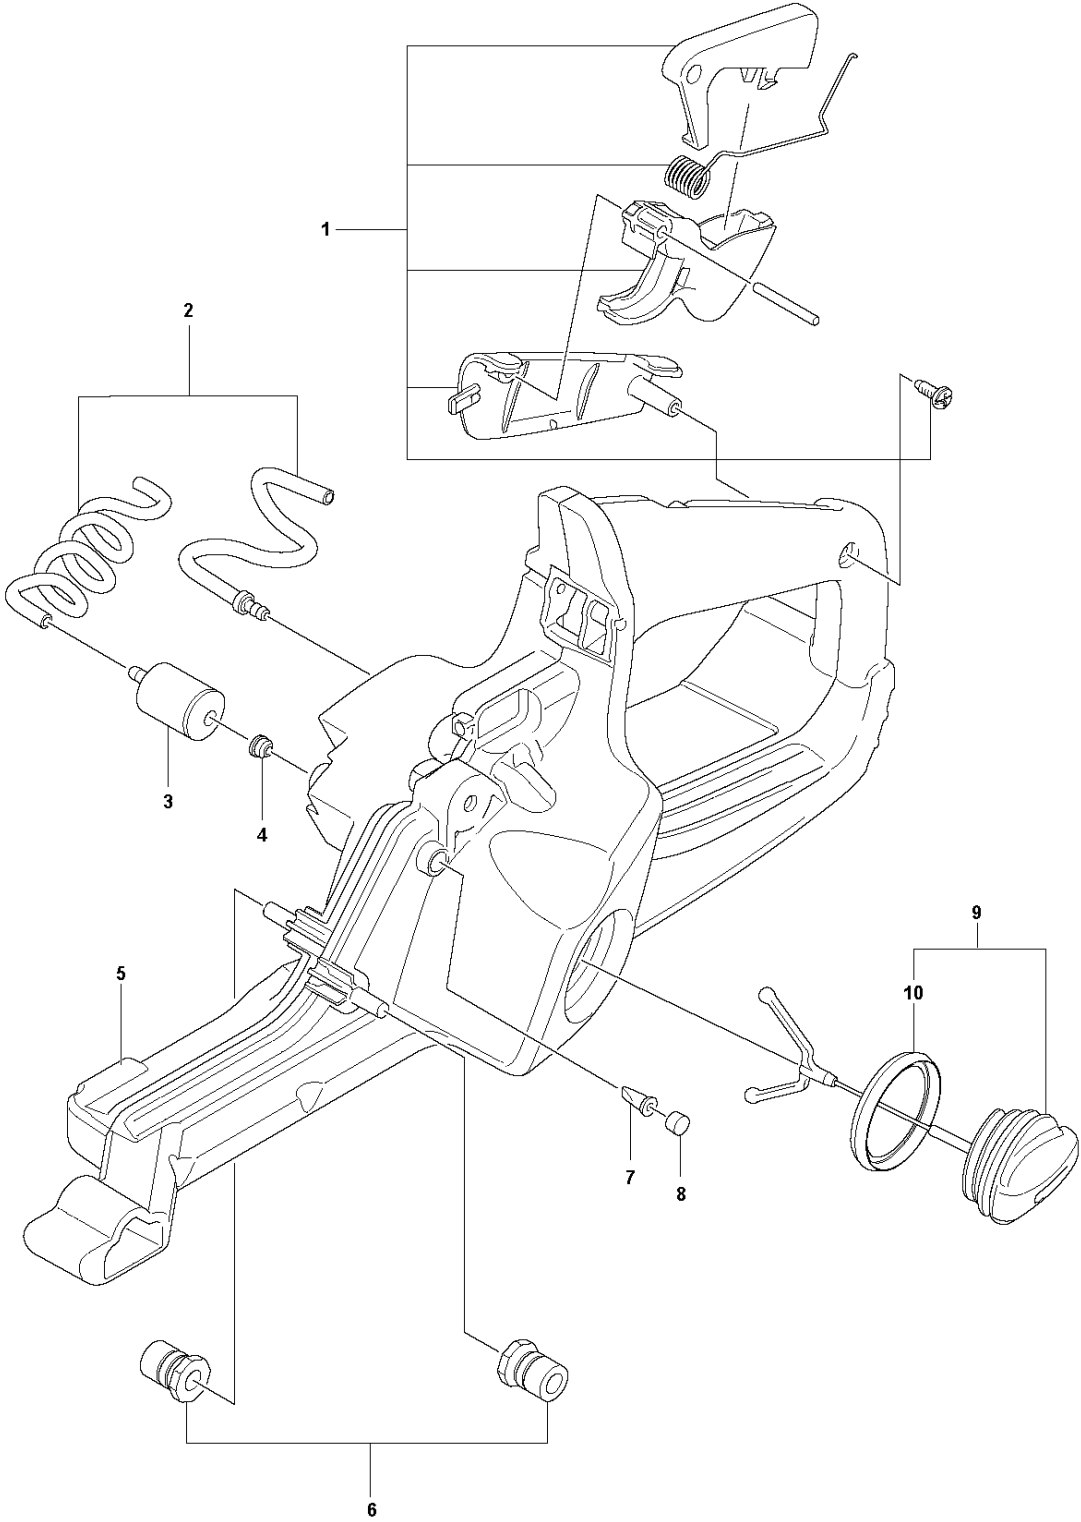

H 135 Mark II
FUEL TANK

FUEL TANK

135 Mark II

Ref	Part No	Description	Remark	QTY	KIT
1	591 46 60-01	SERVICE KIT	Trigger Assembly	1	
2	592 85 44-01	SERVICE KIT	Fuel Hose	1	
3	503 44 32-01	FUEL FILTER		1	
4	503 73 58-01	BUSHING		1	
5	501 51 84-02	FUEL TANK ASSY		1	
6	591 46 58-01	SERVICE KIT	Lateral Support	1	
7	530 02 61-19	CHECK VALVE		1	
8	530 02 98-68	PLUG		1	
9	544 11 12-03	TANK CAP ASSY		1	
10	589 24 11-01	GASKET		1	9