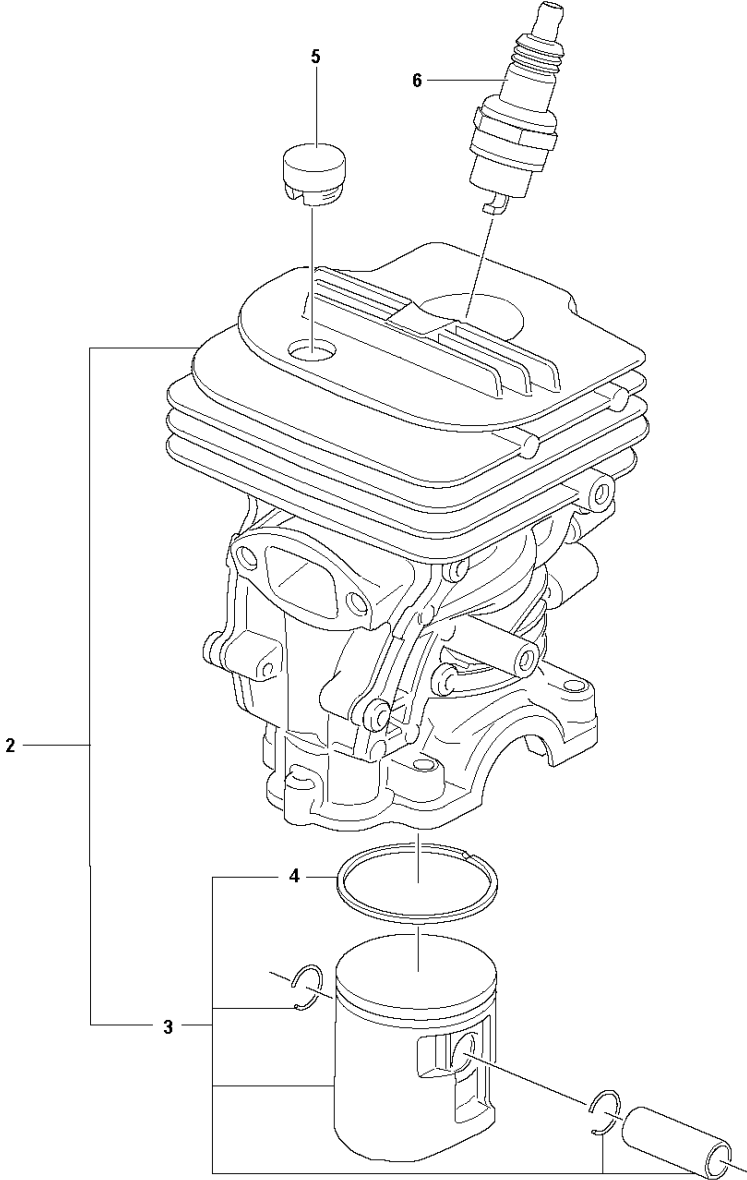

G 135 Mark II
CYLINDER PISTON

CYLINDER PISTON

135 Mark II

Ref	Part No	Description	Remark	QTY	KIT
1	591 46 56-01	SERVICE KIT	Cylinder Bolt	1	
2	591 46 57-01	SERVICE KIT	Cylinder & Piston	1	
3	591 46 57-02	SERVICE KIT	Piston Kit	1	2
4	585 04 06-01	PISTON RING		1	2,3
5	590 40 99-01	SUPPORT		1	
6	503 23 51-11	SPARK PLUG	NGK BPMR7A	1