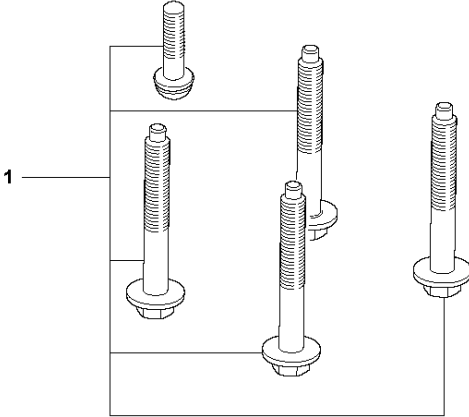

G 135 Mark II
CYLINDER PISTON

CYLINDER PISTON

135 Mark II

Ref	Part No	Description	Remark	QTY	KIT
1	591 46 56-01	SERVICE KIT	Cylinder Bolt	1	
2	591 46 57-01	SERVICE KIT	Cylinder & Piston	1	
3	591 46 57-02	SERVICE KIT	Piston Kit	1	2
4	585 04 06-01	PISTON RING		1	2,3
5	590 40 99-01	SUPPORT		1	
6	503 23 51-11	SPARK PLUG	NGK BPMR7A	1