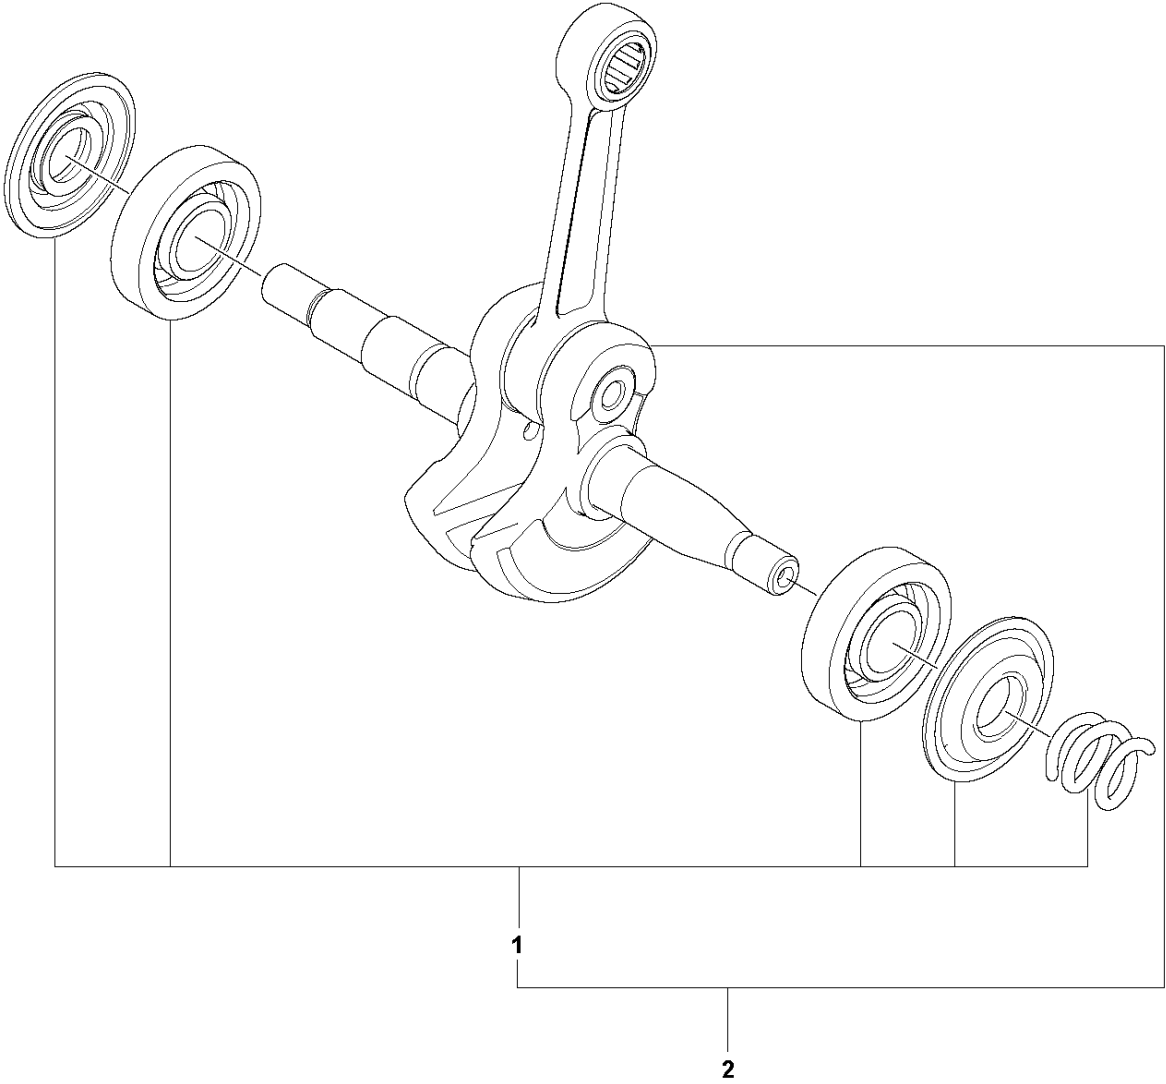

B 135 Mark II
CHAIN BRAKE & CLUTCH COVER

CHAIN BRAKE & CLUTCH COVER

135 Mark II

Ref	Part No	Description	Remark	QTY	KIT
1	591 46 47-02	SERVICE KIT	Service kit Clutch Cover	1	
2	591 46 46-02	SERVICE KIT	Bar Adjuster	1	1
3	582 64 76-01	GUIDE PLATE		1	1
4	590 43 96-01	GUIDE BUSHING		1	1
5	544 30 60-01	BRAKE BAND ASSY		1	1

C 135 Mark II
CLUTCH & OIL PUMP

CLUTCH & OIL PUMP

135 Mark II

Ref	Part No	Description	Remark	QTY	KIT
1	591 46 68-01	SERVICE KIT	OIL PUMP	1	
2	579 62 15-01	WASHER		1	
3	582 59 84-01	CLUTCH DRUM ASSY		1	
4	530 01 56-11	WASHER		1	
5	530 09 41-88	SPRING		1	6
6	530 01 49-49	CLUTCH		1	

D 135 Mark II
CRANKCASE

CRANKCASE

135 Mark II

Ref	Part No	Description	Remark	QTY	KIT
1	591 46 48-01	SERVICE KIT	Hand Guard	1	
2	545 12 73-01	BOSS	SCREW	2	1
3	544 11 12-03	TANK CAP ASSY		1	10
4	589 24 11-01	GASKET		1	3
5	591 46 49-01	SERVICE KIT	Bar Plate	1	
6	591 46 50-01	SERVICE KIT	Bar Bolt	1	
7	530 01 64-32	SCREW		1	
8	530 02 98-50	CHAIN CATCHER		1	
9	530 01 43-81	FELLING DOG	Spike Assembly Kit	1	
10	591 46 53-01	SERVICE KIT	Chassis	1	
11	540 05 73-01	SUPPORT		1	

E 135 Mark II
CRANKSHAFT

CRANKSHAFT

135 Mark II

Ref	Part No	Description	Remark	QTY KIT
1	591 46 54-01	BEARING KIT	Crankshaft Seal	1
2	588 61 96-01	CRANKSHAFT ASSY		1

F 135 Mark II
CYLINDER COVER

CYLINDER COVER