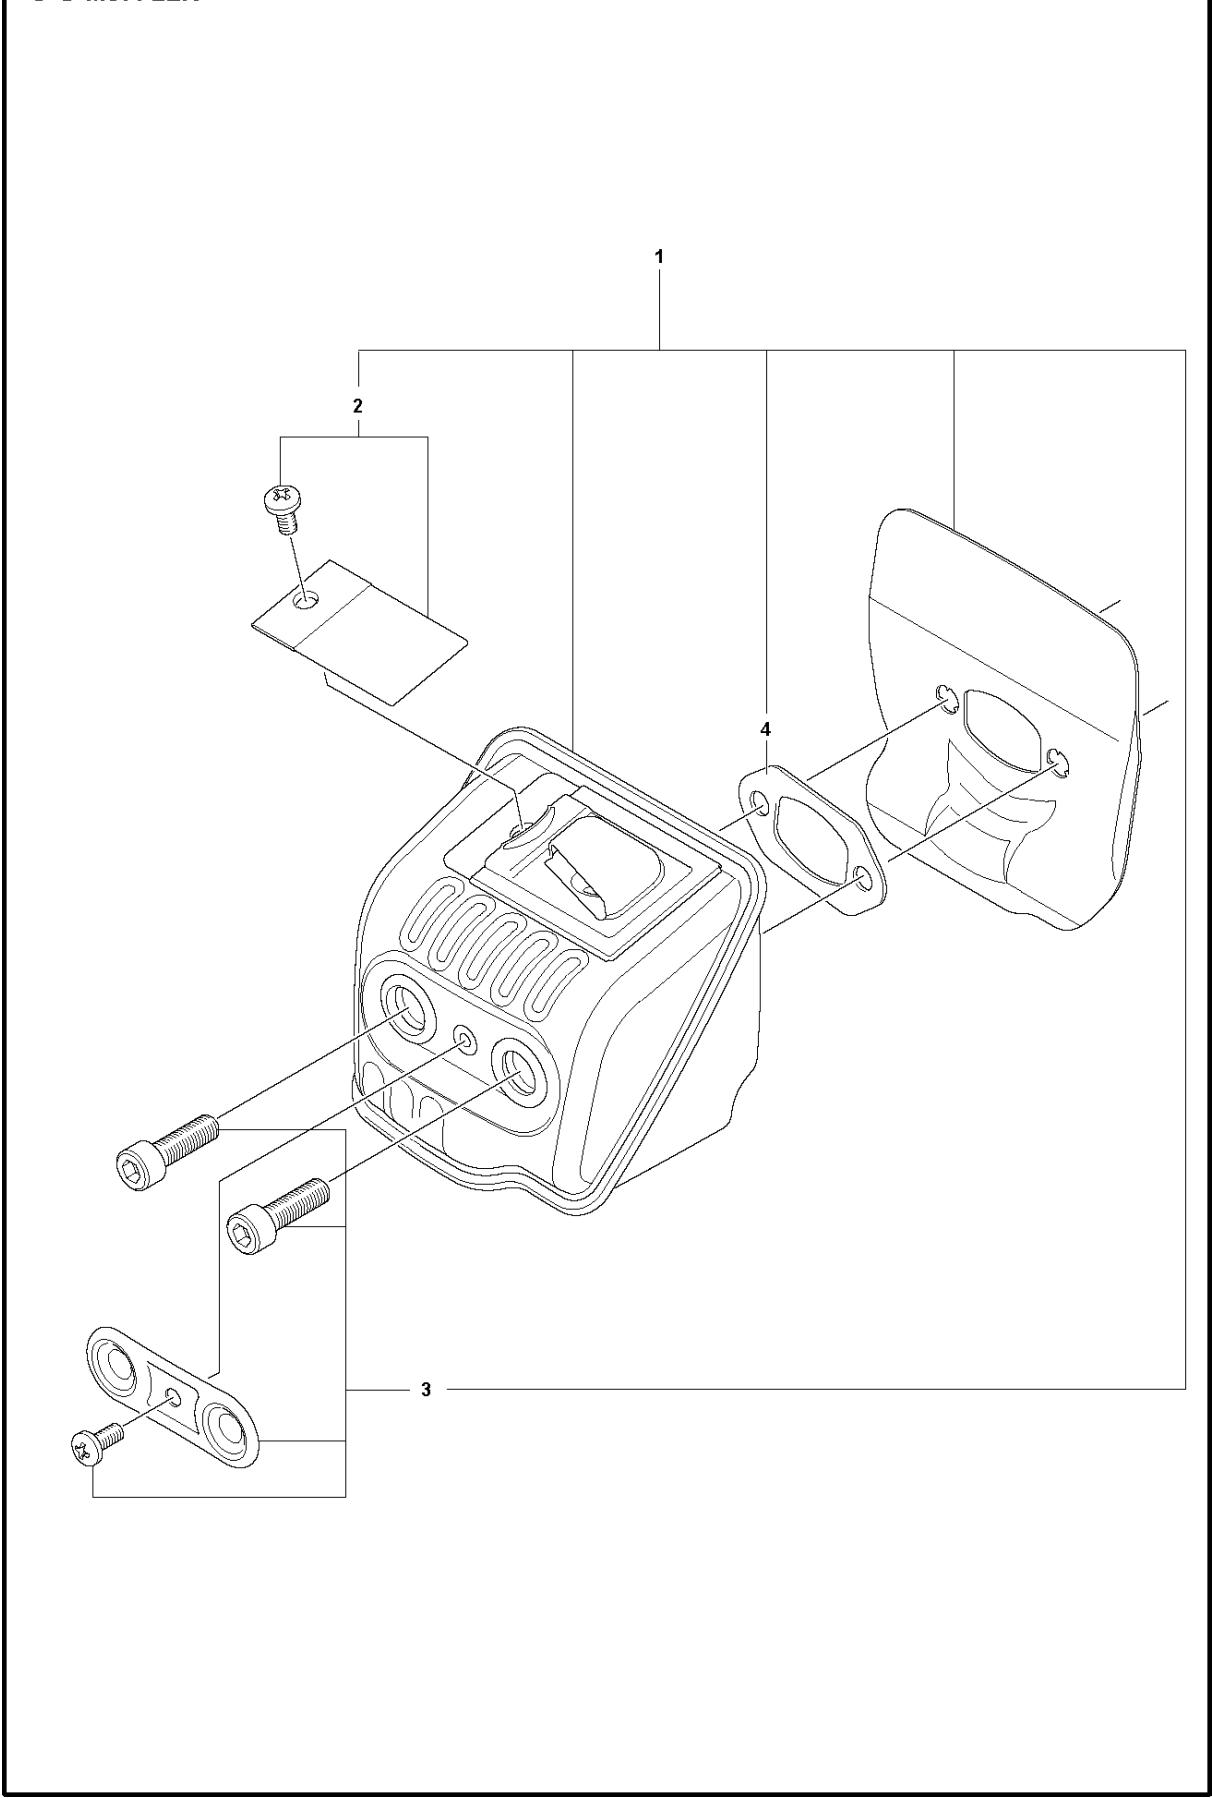

K 135 Mark II
MUFFLER

MUFFLER

135 Mark II

Ref	Part No	Description	Remark	QTY KIT
1	501 26 62-03	MUFFLER ASSY		1
2	591 17 55-01	SERVICE KIT	Spark Arrester	1
3	591 17 46-01	SERVICE KIT	MUFFLER	1
4	501 61 95-01	GASKET		1