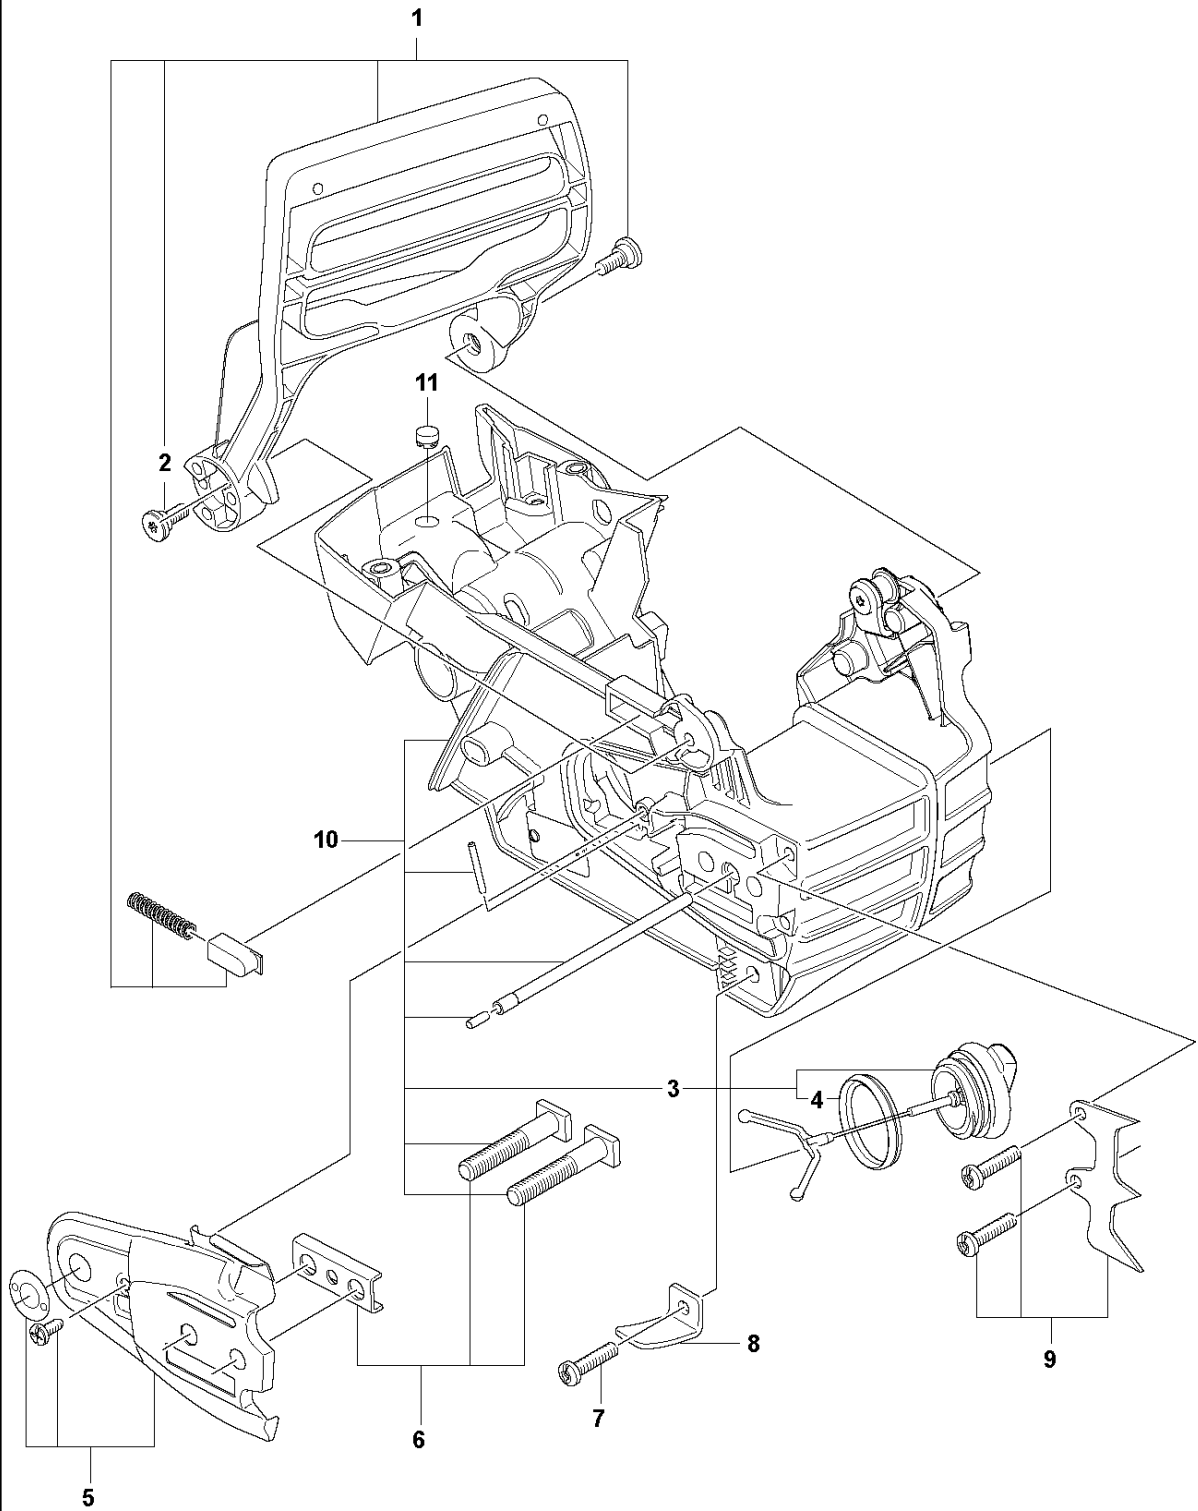

SPARE PARTS LIST

CHAIN SAWS

135 Mark II

A 135 Mark II
CARBURETOR & AIR FILTER

CARBURETOR & AIR FILTER

135 Mark II

Ref	Part No	Description	Remark	QTY KIT
1	591 46 39-01	INLET	Intake Boot	1
2	591 46 44-01	SERVICE KIT	Insulation Wall	1
3	591 46 45-01	SERVICE KIT	Filter Holder	1
4	501 74 94-01	VALVE ASSY		1
5	589 28 92-01	FLANGE		1
6	588 24 79-01	CARBURETTOR		1
6	593 81 81-01	CARBURETTOR	RUSSIA & LATIN AMERICA ONLY	1
7	588 22 93-01	AIR FILTER	Mesh Filter	1
8	588 22 93-02	AIR FILTER	Non-Woven Filter	1
9	503 21 70-10	SCREW CCRPANT		2
10	530 01 61-01	NUT		2
11	503 93 66-01	PURGE		1

B 135 Mark II
CHAIN BRAKE & CLUTCH COVER

CHAIN BRAKE & CLUTCH COVER

135 Mark II

Ref	Part No	Description	Remark	QTY	KIT
1	591 46 47-02	SERVICE KIT	Service kit Clutch Cover	1	
2	591 46 46-02	SERVICE KIT	Bar Adjuster	1	1
3	582 64 76-01	GUIDE PLATE		1	1
4	590 43 96-01	GUIDE BUSHING		1	1
5	544 30 60-01	BRAKE BAND ASSY		1	1

C 135 Mark II
CLUTCH & OIL PUMP

CLUTCH & OIL PUMP

135 Mark II

Ref	Part No	Description	Remark	QTY	KIT
1	591 46 68-01	SERVICE KIT	OIL PUMP	1	
2	579 62 15-01	WASHER		1	
3	582 59 84-01	CLUTCH DRUM ASSY		1	
4	530 01 56-11	WASHER		1	
5	530 09 41-88	SPRING		1	6
6	530 01 49-49	CLUTCH		1	

D 135 Mark II
CRANKCASE

CRANKCASE

135 Mark II

Ref	Part No	Description	Remark	QTY	KIT
1	591 46 48-01	SERVICE KIT	Hand Guard	1	
2	545 12 73-01	BOSS	SCREW	2	1
3	544 11 12-03	TANK CAP ASSY		1	10
4	589 24 11-01	GASKET		1	3
5	591 46 49-01	SERVICE KIT	Bar Plate	1	
6	591 46 50-01	SERVICE KIT	Bar Bolt	1	
7	530 01 64-32	SCREW		1	
8	530 02 98-50	CHAIN CATCHER		1	
9	530 01 43-81	FELLING DOG	Spike Assembly Kit	1	
10	591 46 53-01	SERVICE KIT	Chassis	1	
11	540 05 73-01	SUPPORT		1	