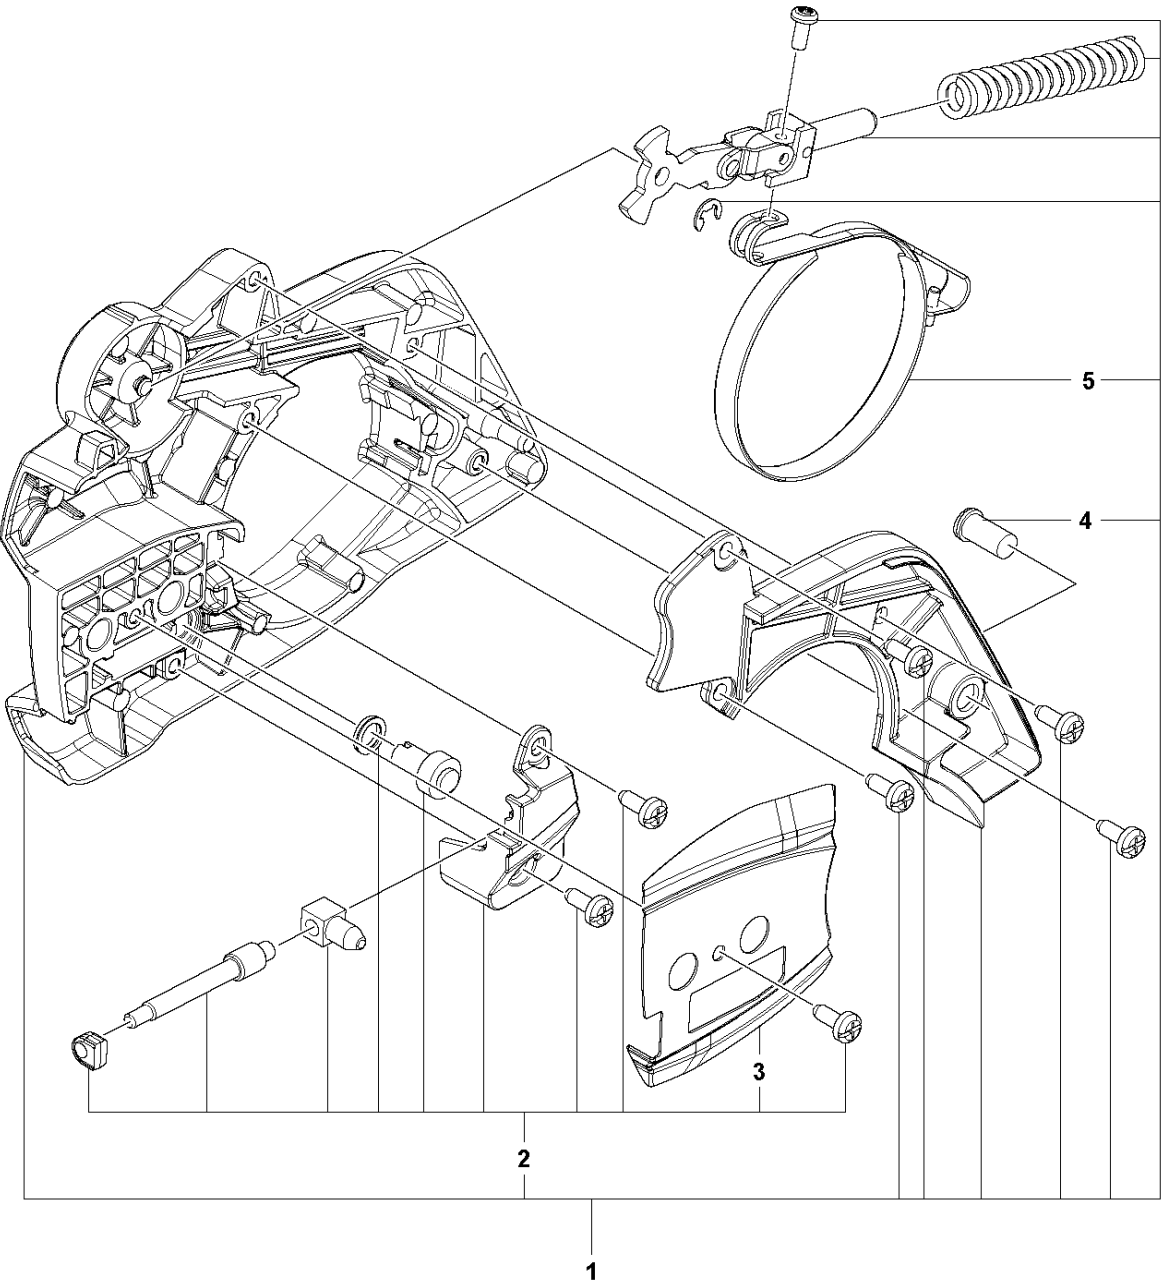

SPARE PARTS LIST

CHAIN SAWS

135 Mark II

A 135 Mark II
CARBURETOR & AIR FILTER

CARBURETOR & AIR FILTER

135 Mark II

Ref	Part No	Description	Remark	QTY KIT
1	591 46 39-01	INLET	Intake Boot	1
2	591 46 44-01	SERVICE KIT	Insulation Wall	1
3	591 46 45-01	SERVICE KIT	Filter Holder	1
4	501 74 94-01	VALVE ASSY		1
5	589 28 92-01	FLANGE		1
6	588 24 79-01	CARBURETTOR		1
6	593 81 81-01	CARBURETTOR	RUSSIA & LATIN AMERICA ONLY	1
7	588 22 93-01	AIR FILTER	Mesh Filter	1
8	588 22 93-02	AIR FILTER	Non-Woven Filter	1
9	503 21 70-10	SCREW CCRPANT		2
10	530 01 61-01	NUT		2
11	503 93 66-01	PURGE		1

B 135 Mark II
CHAIN BRAKE & CLUTCH COVER

CHAIN BRAKE & CLUTCH COVER

135 Mark II

Ref	Part No	Description	Remark	QTY	KIT
1	591 46 47-02	SERVICE KIT	Service kit Clutch Cover	1	
2	591 46 46-02	SERVICE KIT	Bar Adjuster	1	1
3	582 64 76-01	GUIDE PLATE		1	1
4	590 43 96-01	GUIDE BUSHING		1	1
5	544 30 60-01	BRAKE BAND ASSY		1	1

C 135 Mark II
CLUTCH & OIL PUMP

CLUTCH & OIL PUMP

135 Mark II

Ref	Part No	Description	Remark	QTY	KIT
1	591 46 68-01	SERVICE KIT	OIL PUMP	1	
2	579 62 15-01	WASHER		1	
3	582 59 84-01	CLUTCH DRUM ASSY		1	
4	530 01 56-11	WASHER		1	
5	530 09 41-88	SPRING		1	6
6	530 01 49-49	CLUTCH		1	

D 135 Mark II
CRANKCASE

CRANKCASE

135 Mark II

Ref	Part No	Description	Remark	QTY	KIT
1	591 46 48-01	SERVICE KIT	Hand Guard	1	
2	545 12 73-01	BOSS	SCREW	2	1
3	544 11 12-03	TANK CAP ASSY		1	10
4	589 24 11-01	GASKET		1	3
5	591 46 49-01	SERVICE KIT	Bar Plate	1	
6	591 46 50-01	SERVICE KIT	Bar Bolt	1	
7	530 01 64-32	SCREW		1	
8	530 02 98-50	CHAIN CATCHER		1	
9	530 01 43-81	FELLING DOG	Spike Assembly Kit	1	
10	591 46 53-01	SERVICE KIT	Chassis	1	
11	540 05 73-01	SUPPORT		1	