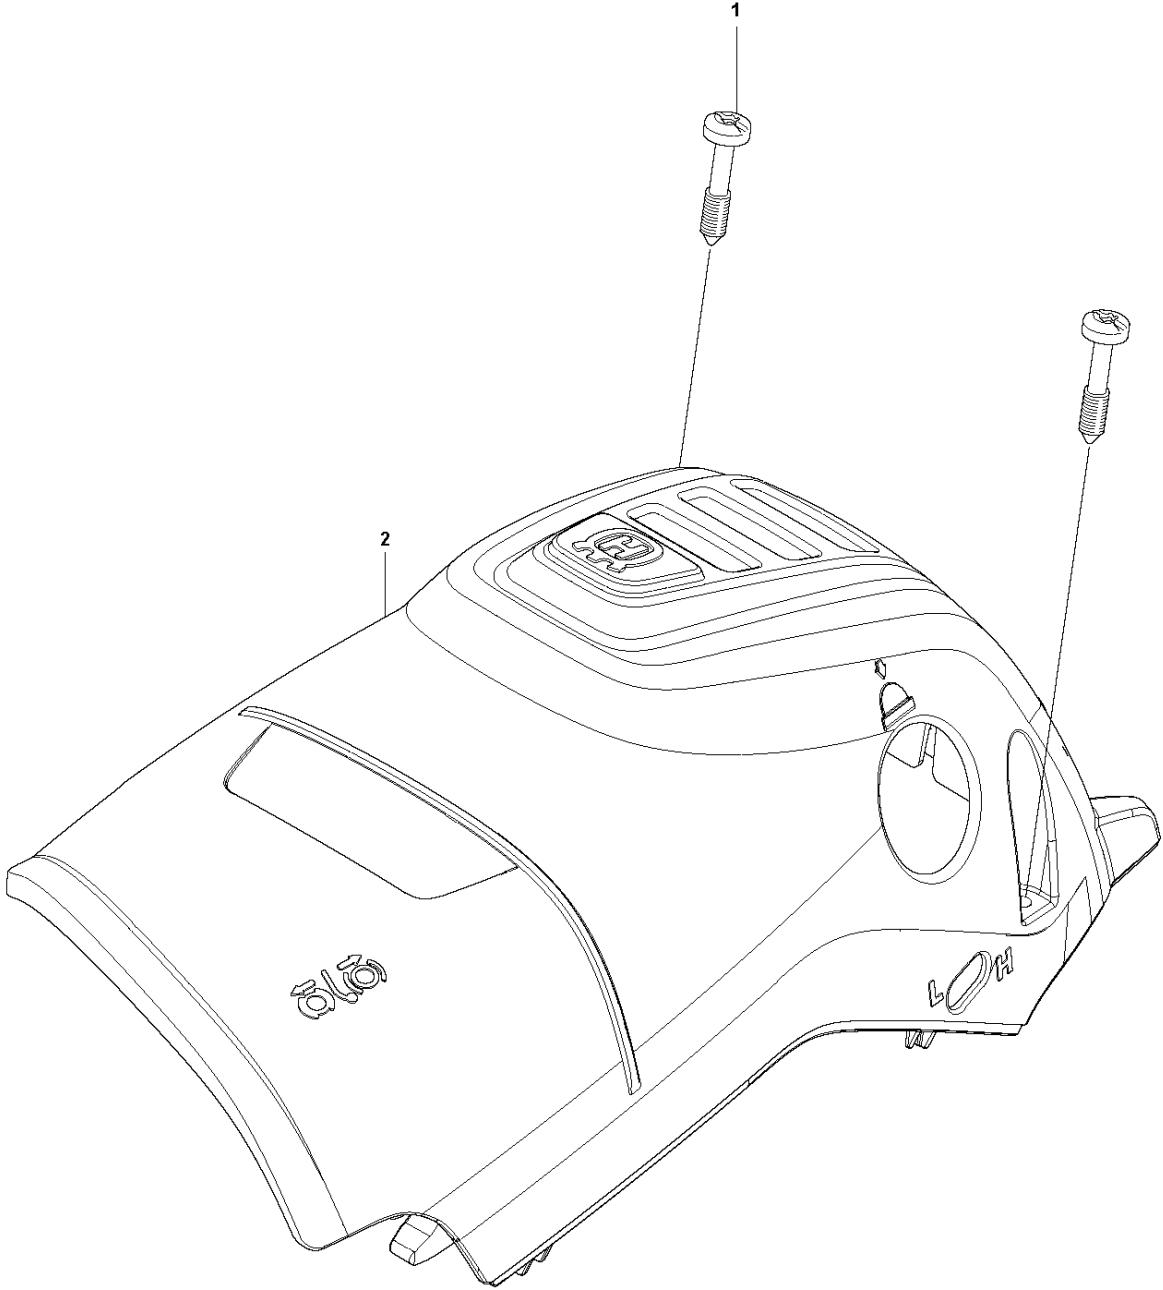

F 135 Mark II
CYLINDER COVER

CYLINDER COVER

135 Mark II

Ref	Part No	Description	Remark	QTY KIT
1	503 20 34-76	SCREW CCRPANMO		3
2	596 39 48-01	COVER	CYLINDER	1
3	591 46 55-02	SERVICE KIT	DECAL KIT	1