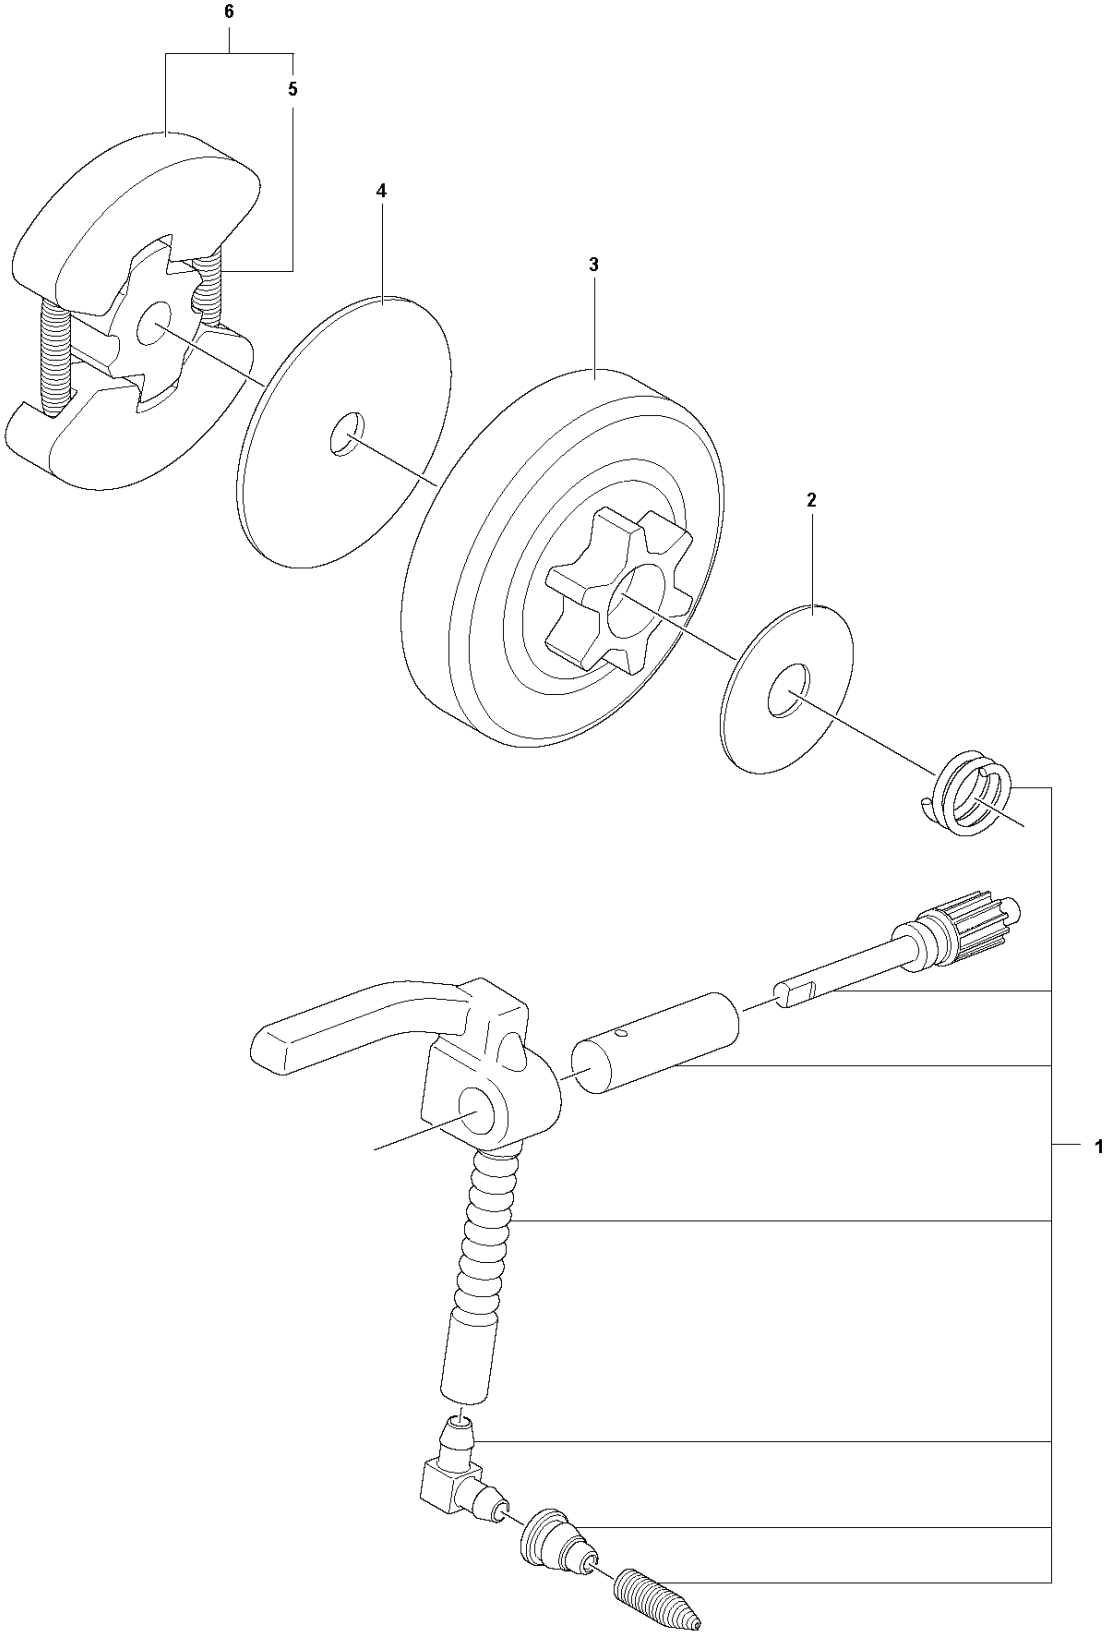

SPARE PARTS LIST

CHAIN SAWS

135 Mark II

A 135 Mark II
CARBURETOR & AIR FILTER

CARBURETOR & AIR FILTER

135 Mark II

Ref	Part No	Description	Remark	QTY KIT
1	591 46 39-01	INLET	Intake Boot	1
2	591 46 44-01	SERVICE KIT	Insulation Wall	1
3	591 46 45-01	SERVICE KIT	Filter Holder	1
4	501 74 94-01	VALVE ASSY		1
5	589 28 92-01	FLANGE		1
6	588 24 79-01	CARBURETTOR		1
6	593 81 81-01	CARBURETTOR	RUSSIA & LATIN AMERICA ONLY	1
7	588 22 93-01	AIR FILTER	Mesh Filter	1
8	588 22 93-02	AIR FILTER	Non-Woven Filter	1
9	503 21 70-10	SCREW CCRPANT		2
10	530 01 61-01	NUT		2
11	503 93 66-01	PURGE		1

B 135 Mark II
CHAIN BRAKE & CLUTCH COVER

CHAIN BRAKE & CLUTCH COVER

135 Mark II

Ref	Part No	Description	Remark	QTY	KIT
1	591 46 47-02	SERVICE KIT	Service kit Clutch Cover	1	
2	591 46 46-02	SERVICE KIT	Bar Adjuster	1	1
3	582 64 76-01	GUIDE PLATE		1	1
4	590 43 96-01	GUIDE BUSHING		1	1
5	544 30 60-01	BRAKE BAND ASSY		1	1

C 135 Mark II
CLUTCH & OIL PUMP

CLUTCH & OIL PUMP

135 Mark II

Ref	Part No	Description	Remark	QTY	KIT
1	591 46 68-01	SERVICE KIT	OIL PUMP	1	
2	579 62 15-01	WASHER		1	
3	582 59 84-01	CLUTCH DRUM ASSY		1	
4	530 01 56-11	WASHER		1	
5	530 09 41-88	SPRING		1	6
6	530 01 49-49	CLUTCH		1	