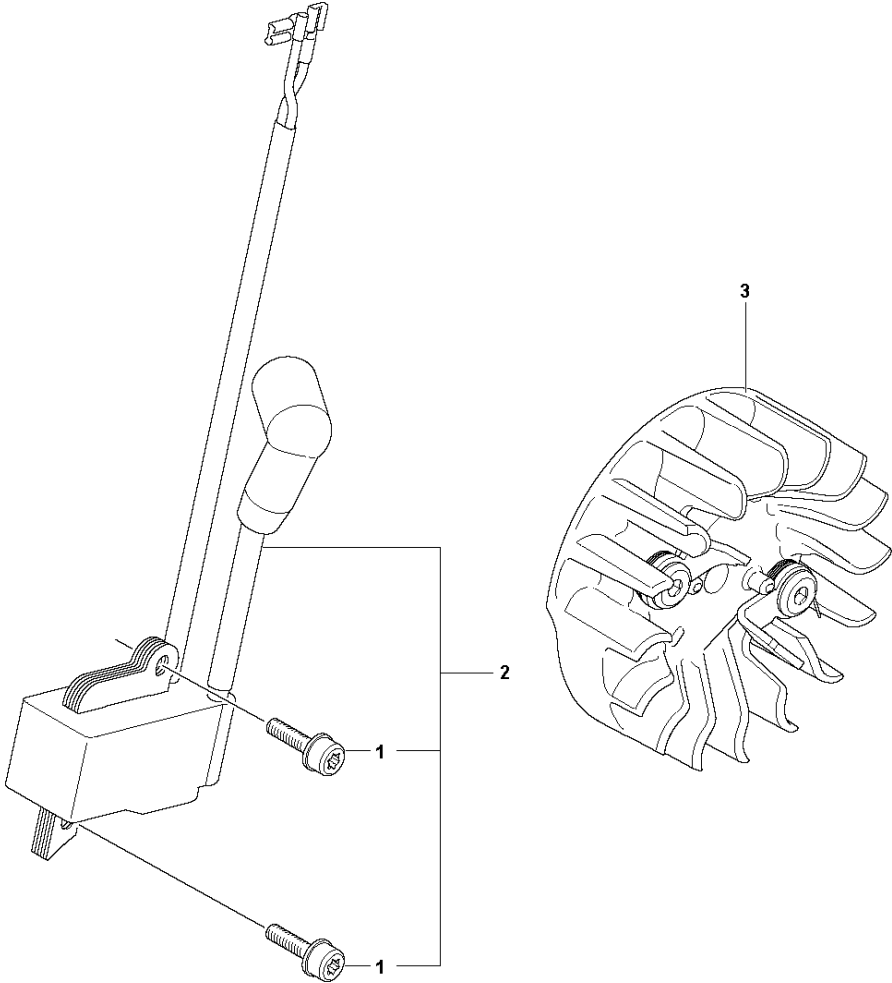

J 135 Mark II
IGNITION SYSTEM

IGNITION SYSTEM

135 Mark II

Ref	Part No	Description	Remark	QTY KIT
1	575 96 26-01	SCREW		2
2	591 46 65-01	SERVICE KIT	Ignition Module	1
3	544 87 42-02	FLYWHEEL ASSY		1