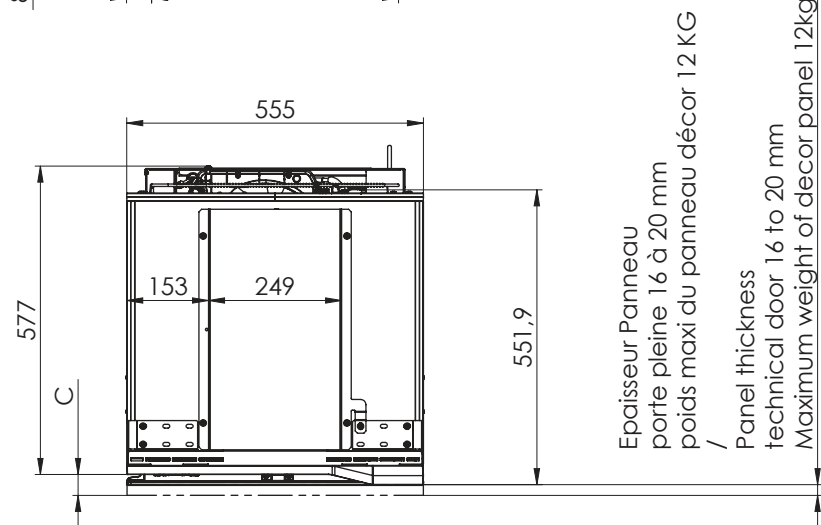

**Dimensions caves INSPIRATION**  
**INSPIRATION wine cabinets Dimensions**

# INSPIRATION

Door	C(mm)
Full Glass	19
Technical glass	39max
Technical door	39max
Inox	20,5

	A(mm) mini/maxi	B(mm) Porte / Door
XS	620/656	570
S	810/896	760
M	1320/1406	1270
L	1820/1906	1770

# INSPIRATION

**POIDS MAXI DU PANNEAU DECOR 12 KG  
EPAISSEUR MAXI 20mm**

**/  
MAXIMUM WEIGHT OF DECOR PANEL 12 KG  
MAXIMUM THICKNESS 20mm**

Door	C(mm)
Full Glass	19
Technical glass	39 max
Technical door	39 max
Inox	20.5