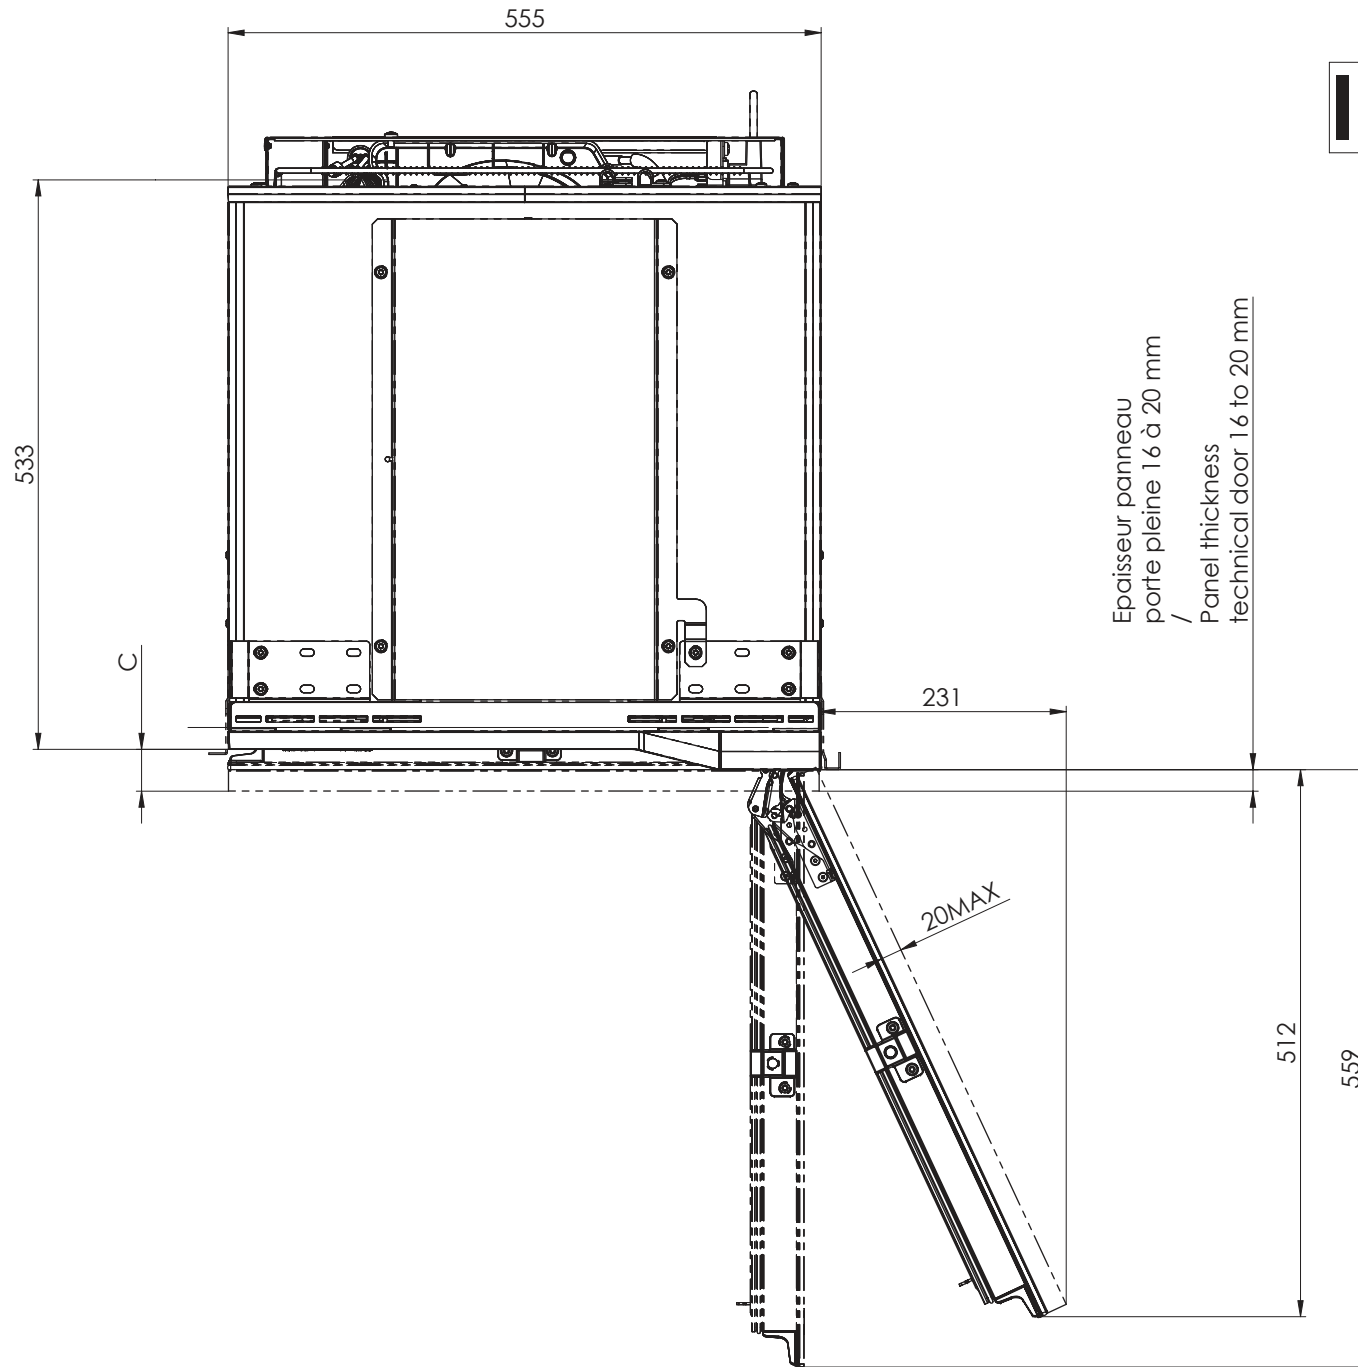

**Dimensions caves INSPIRATION**  
**INSPIRATION wine cabinets Dimensions**

# INSPIRATION

Door	C(mm)
Full Glass	19
Technical glass	39max
Technical door	39max
Inox	20,5

	A(mm) mini/maxi	B(mm) Porte / Door
XS	620/656	570
S	810/896	760
M	1320/1406	1270
L	1820/1906	1770

# INSPIRATION

**POIDS MAXI DU PANNEAU DECOR 12 KG  
EPAISSEUR MAXI 20mm**

**/  
MAXIMUM WEIGHT OF DECOR PANEL 12 KG  
MAXIMUM THICKNESS 20mm**

Door	C(mm)
Full Glass	19
Technical glass	39 max
Technical door	39 max
Inox	20.5