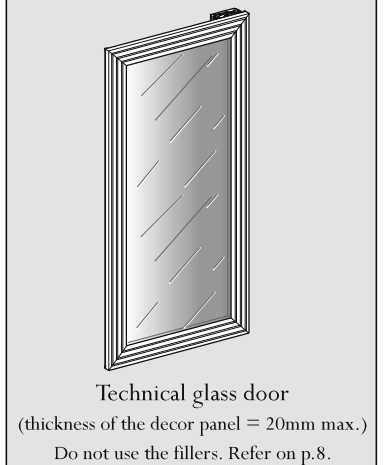

L size Ref. V-INSP-L

"Flush-fitted" version

Fitted in a kitchen furniture.

Side view

Front view

Lower strip - Air outlet
Adjustable in depth

* with fillers

S & L models

Focus on the "flush-fitted" version, with technical glass door or technical solid door.

S model :

L model: