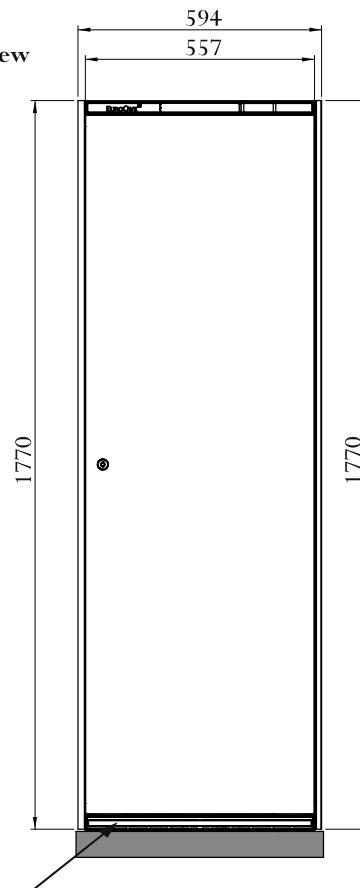

L size Ref. V-INSP-L

"Flush-fitted" version

Fitted in a kitchen furniture.

Side view

Front view

Lower strip - Air outlet
Adjustable in depth

* with fillers

S & L models

Focus on the "flush-fitted" version, with technical glass door or technical solid door.

S model :

L model: