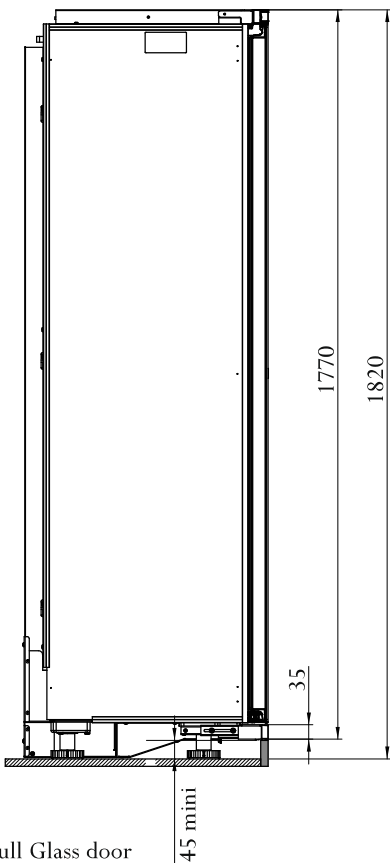

L size Ref. V-INSP-L

"Flush-fitted" version

Fitted in a kitchen furniture.

Side view

Front view

Lower strip - Air outlet
Adjustable in depth

* with fillers

S & L models

Focus on the "flush-fitted" version, with technical glass door or technical solid door.

S model :

L model: