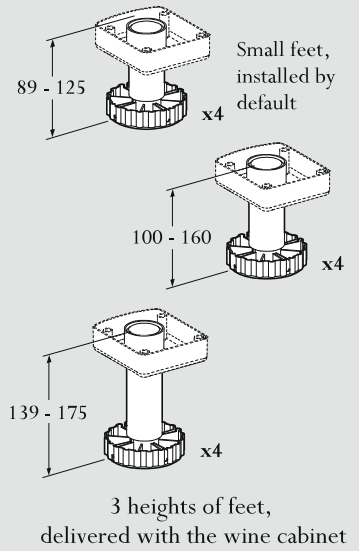

L size Ref. V-INSP-L

"Flush-fitted" version

Fitted in a kitchen furniture.

Side view

Front view

Lower strip - Air outlet
Adjustable in depth

* with fillers

S & L models

Focus on the "flush-fitted" version, with technical glass door or technical solid door.

S model :

L model: