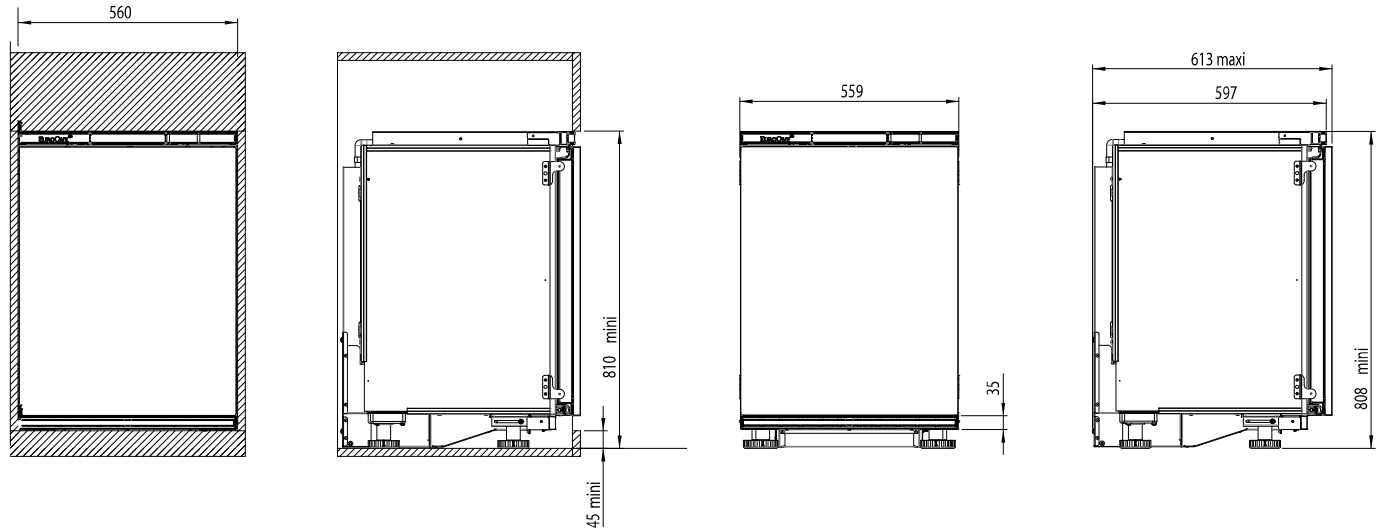

L size Ref. V-INSP-L

"Flush-fitted" version

Fitted in a kitchen furniture.

Side view

Front view

Lower strip - Air outlet
Adjustable in depth

* with fillers

S & L models

Focus on the "flush-fitted" version, with technical glass door or technical solid door.

S model :

L model: