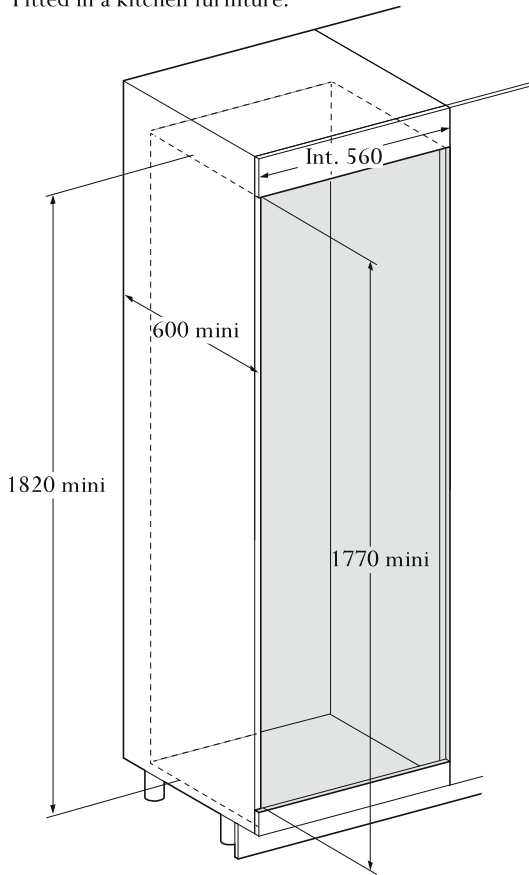

L size Ref. V-INSP-L

"Flush-fitted" version

Fitted in a kitchen furniture.

Side view

Front view

Lower strip - Air outlet
Adjustable in depth

* with fillers

S & L models

Focus on the "flush-fitted" version, with technical glass door or technical solid door.

S model :

L model: