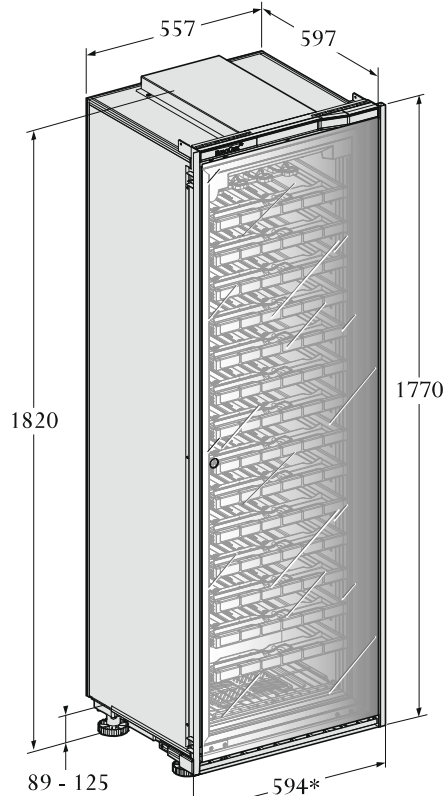

L size Ref. V-INSP-L

"Flush-fitted" version

Fitted in a kitchen furniture.

Side view

Front view

Lower strip - Air outlet
Adjustable in depth

* with fillers

S & L models

Focus on the "flush-fitted" version, with technical glass door or technical solid door.

S model :

L model: