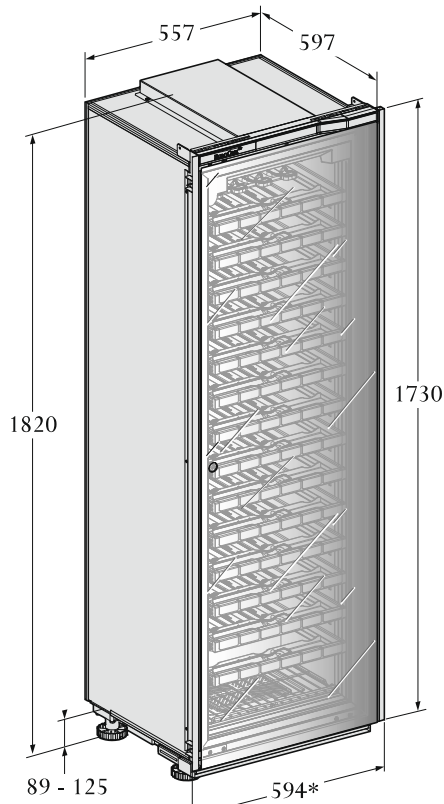

L size Ref. V-INSP-L

"Built-in" version

Built-in between 2 furnitures. Installed on the floor.

Side view

Front view

Full Glass door

Fillers to be cutted. Refer to the quickstart or the IFU.

Lower strip - Air outlet Adjustable in depth