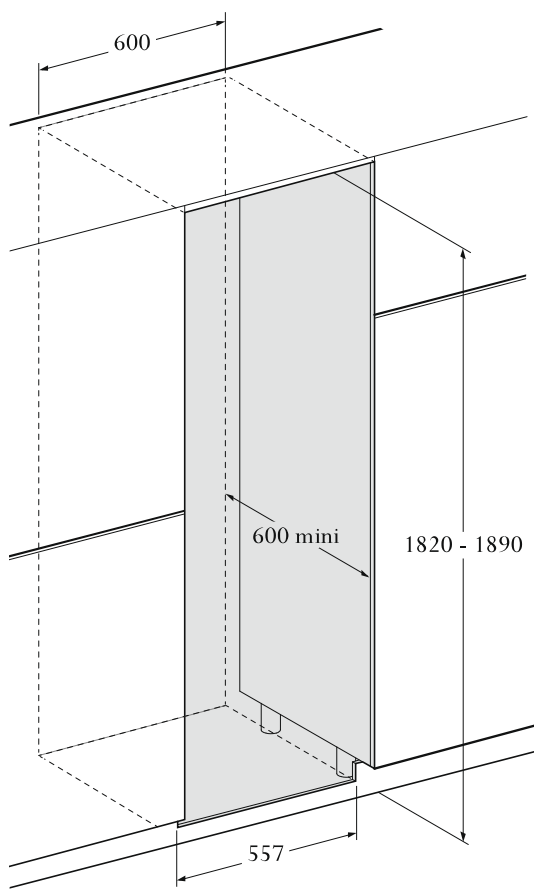

L size Ref. V-INSP-L

"Built-in" version

Built-in between 2 furnitures. Installed on the floor.

Side view

Front view

Full Glass door

Fillers to be cutted. Refer to the quickstart or the IFU.

Lower strip - Air outlet Adjustable in depth