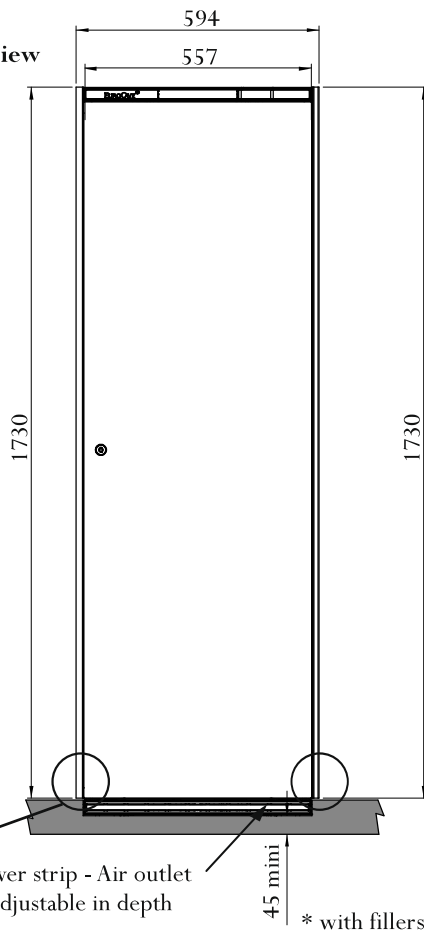

L size Ref. V-INSP-L

"Built-in" version

Built-in between 2 furnitures. Installed on the floor.

Side view

Front view

Full Glass door

Fillers to be cutted. Refer to the quickstart or the IFU.

Lower strip - Air outlet Adjustable in depth