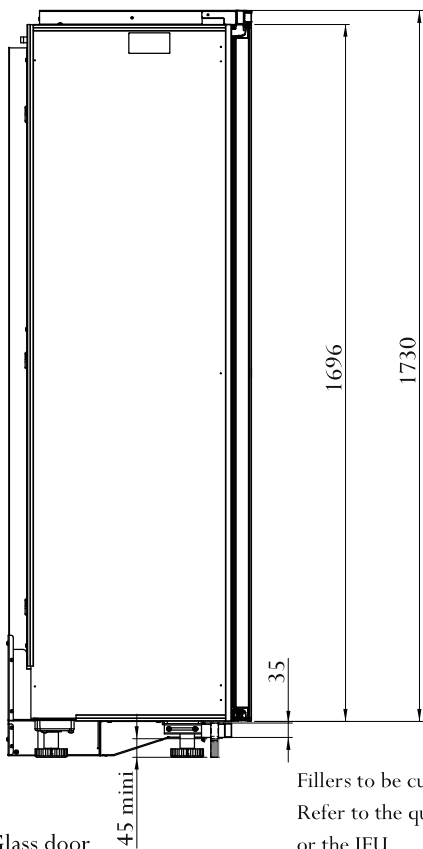

L size Ref. V-INSP-L

"Built-in" version

Built-in between 2 furnitures. Installed on the floor.

Side view

Front view

Full Glass door

Fillers to be cutted. Refer to the quickstart or the IFU.

Lower strip - Air outlet Adjustable in depth