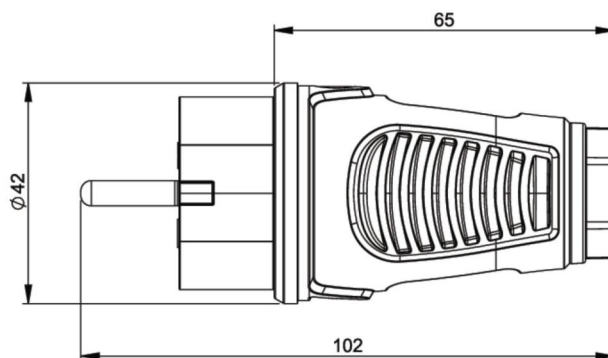

PCE data sheet

article#	0511-ss
article description	Taurus2 rubber plug nat IP54 (black)
description long	Safety plug series Taurus2 - rubber color (housing/ring): black/black material (housing/contact carrier): TPE/PA6 earthing system: Austrian/German 16A / 250V AC / 3p (2P+E), protection rating: IP54
GTIN (EAN)	9003399475658
country of origin	AT
customs number	85366990
net weight	0.068 kg
packaging quantity	30
minimum order quantity	200

ETIM 8.0	EC000242
Model	Protective contact (SCHUKO)
Material	Rubber
Material quality	Thermoplastic
For heavy conditions (in accordance with VDE)	True
Degree of protection (IP)	IP54
Angle of plug	Straight
Connection system	Screwed terminal
Colour	Black
Number of poles	3
Nominal voltage	250 V
Nominal current	16 A

K (cable Ø)	6-13 mm
wire flexible	0,75-2,5 mm ²
contact screws	80 Ncm
strain relief	110 Ncm
dismantling length	30 mm
stripping length	7 mm

<https://www.pcelectric.at/shop/en/?func=detail&artnr=0511-ss>