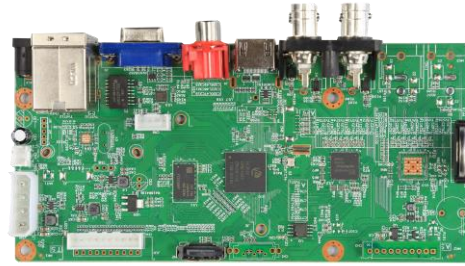

AHB8004R-MH

Feature:

- Support H.265 encoding, ultra-low bitrates, compatible with H.264 surroundings;
- Support VGA, HDMI full HD output simultaneously;
- Support ONVIF; access third party;
- Support multiple cloud technology, network penetration, alarm information pushed to your phone and other functions;
- Support web, CMS, center platform management software MYEYE, provide SDK development;
- Support various mobile monitoring (iPhone, Android);
- Remote Access, With DNS (ARSP), easy to monitor remotely
- Support UTC, control signal & video stream transmit through one single coaxial
- Support XVI/AHD/TVI/CVI/CVBS/IP six signals;
- Support Digital to analog conversion、Instant playback