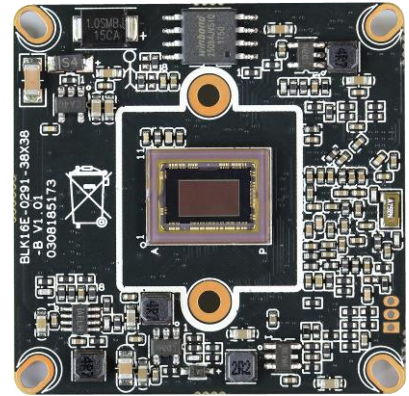

IPG-85HE20PY-A

2.0M Black light illumination H.265 IP Camera Module

Features:

- 1080P HD Black light illumination resolution,clear and fine images;
- Support 2D/3D noise reduction,digital wide dynamic;
- Advanced H.265+/H.265X video compression,Super low rate,high definition quality of image;
- Professional anti-lightning,conform to GB/T17626.5 and IEC61000-4-5.
- Support ONVIF;access third party;
- Support various mobile monitoring(iPhone,Android);
- Provide web、CMS、center platform management software MYEYE,provide SDK development
- Support cloud technology,easy to achieve network penetration,fro in-line and alarm information pushed