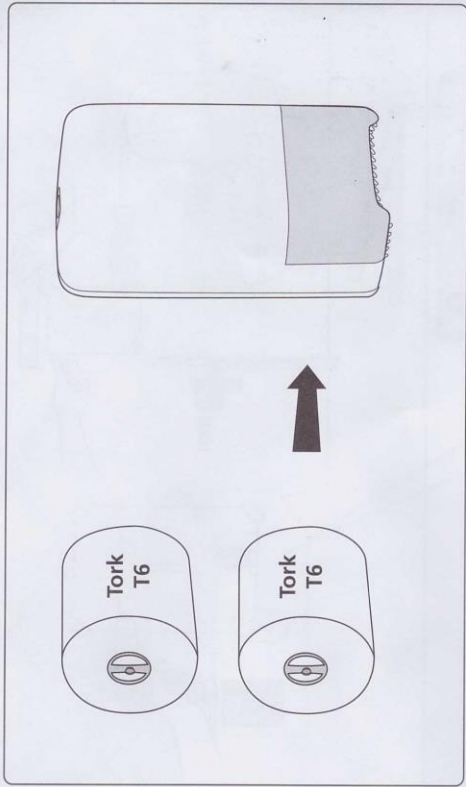

European Community Design Registration RCD 000929971

TORK®

Twin Mid-size
Toilet Roll
Dispenser

T6

Elevation
Design

Manufactured by SCA,
SE-405 03 Göteborg, Sweden
www.sca-tork.com
Made in Hungary

Manufactured by SCA,
SE-405 03 Göteborg, Sweden
www.sca-tork.com
Made in Hungary

1.

3

2.

3.

4.

5.

4