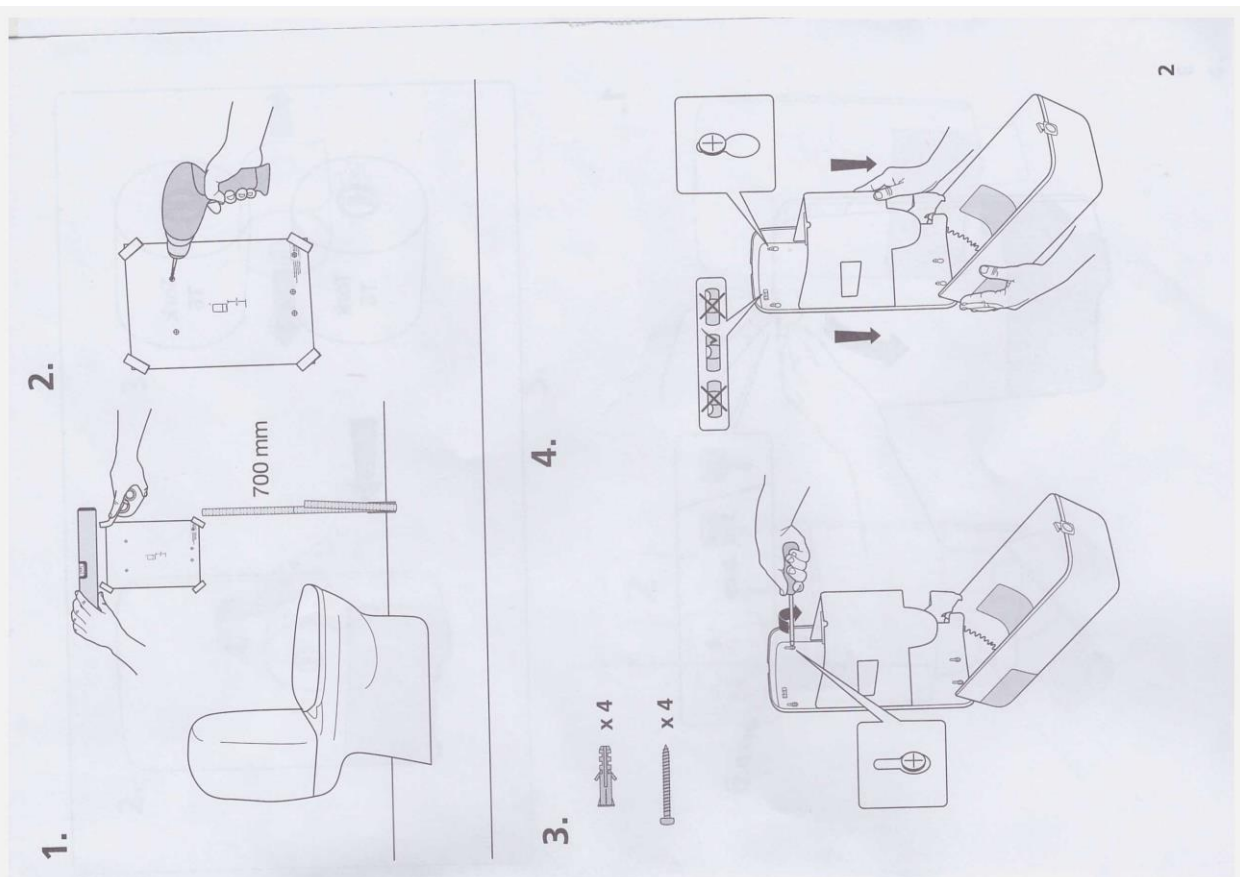

European Community Design Registration RCD 000929971

TORK®

Twin Mid-size
Toilet Roll
Dispenser

T6

Elevation
Design

Manufactured by SCA,
SE-405 03 Göteborg, Sweden
www.sca-tork.com
Made in Hungary

Manufactured by SCA,
SE-405 03 Göteborg, Sweden
www.sca-tork.com
Made in Hungary

1.

3

2.

3.

4.

5.

4