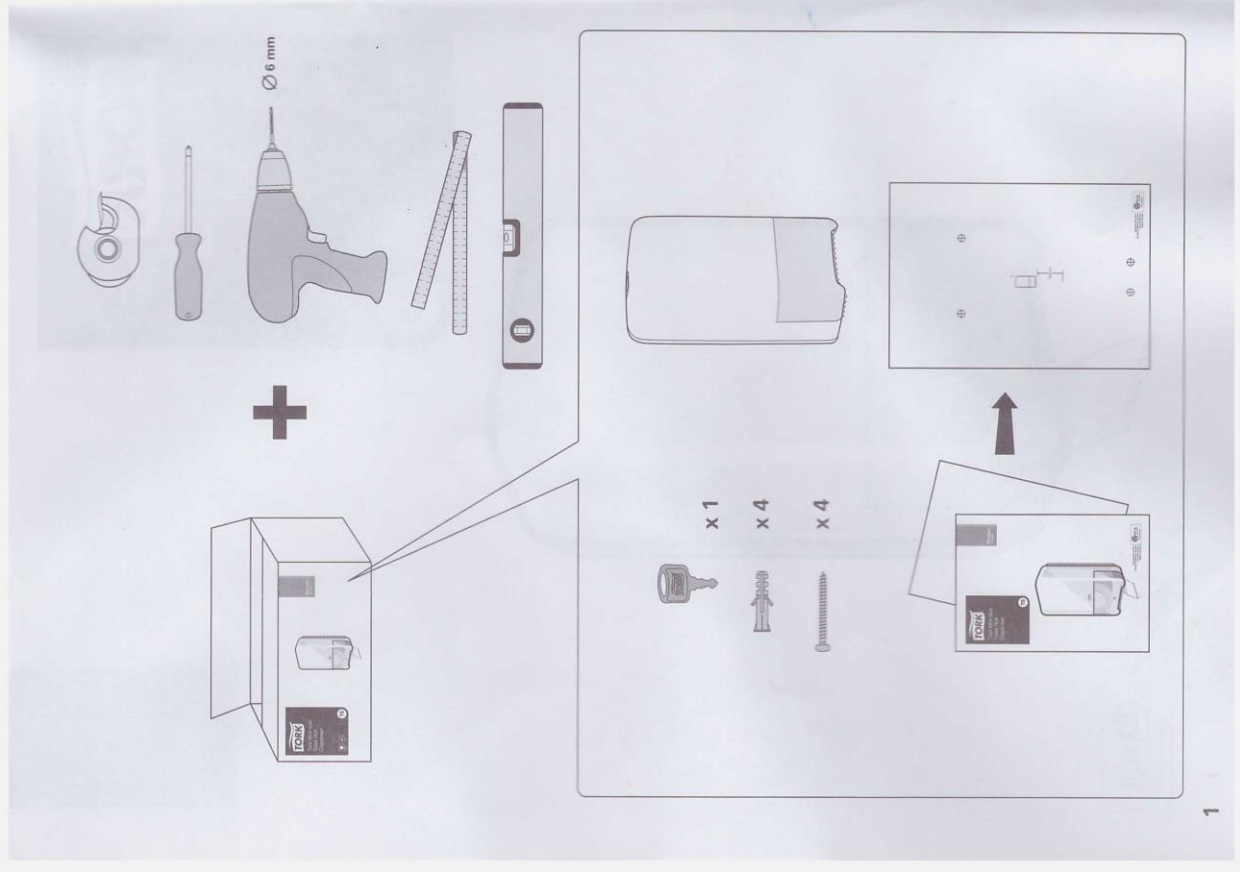

European Community Design Registration RCD 000929971

TORK®

Twin Mid-size
Toilet Roll
Dispenser

T6

Elevation
Design

Manufactured by SCA,
SE-405 03 Göteborg, Sweden
www.sca-tork.com
Made in Hungary

Manufactured by SCA,
SE-405 03 Göteborg, Sweden
www.sca-tork.com
Made in Hungary

1.

3

2.

3.

4.

5.

4