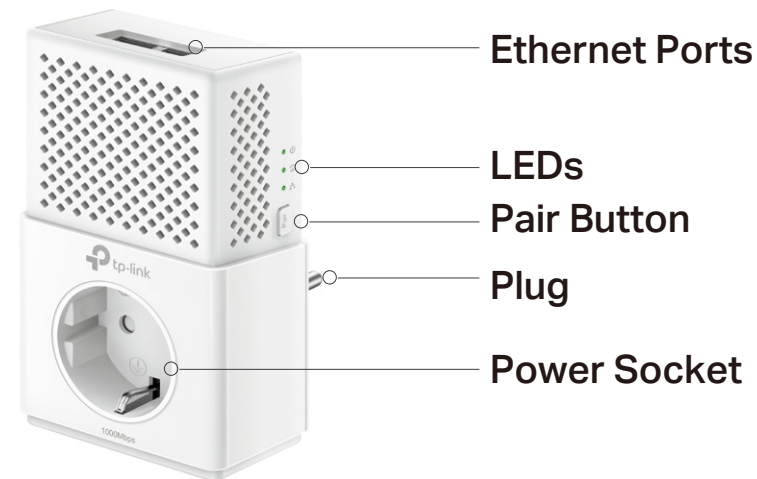

Range

- **300-meter Range** – Up to 300-meter range over the household power circuit.

Security

- **Pair Button** – 128-bit AES encryption easily at a push of "Pair" button

Reliability

- **Mains Filter** – Mains Filter inside the outlet reduces electrical noise interference and improves powerline communication performance

Energy Saving

- **Power Saving** – Power Saving Mode helps reducing power consumption by up to 85%

Specifications

Hardware

- Plug Type: EU
- Standards and Protocols: HomePlug AV2, HomePlug AV, IEEE 1901, IEEE 802.3, IEEE 802.3u, IEEE 802.3ab
- Power Consumption: Maximum: 3.32W (230V/50Hz)
Typical: 3.02W (230V/50Hz)
Standby: 0.473W (230V/50Hz)
- Range: 300 Meters over electrical circuit
- Interface: 2 * Gigabit Ethernet Port, Power Socket
- Button: Pair Button
- LED Indicator: Power, Powerline, Ethernet
- Dimensions (W x D x H): 5.0*2.8*1.7 in. (126 x 71x 42 mm)