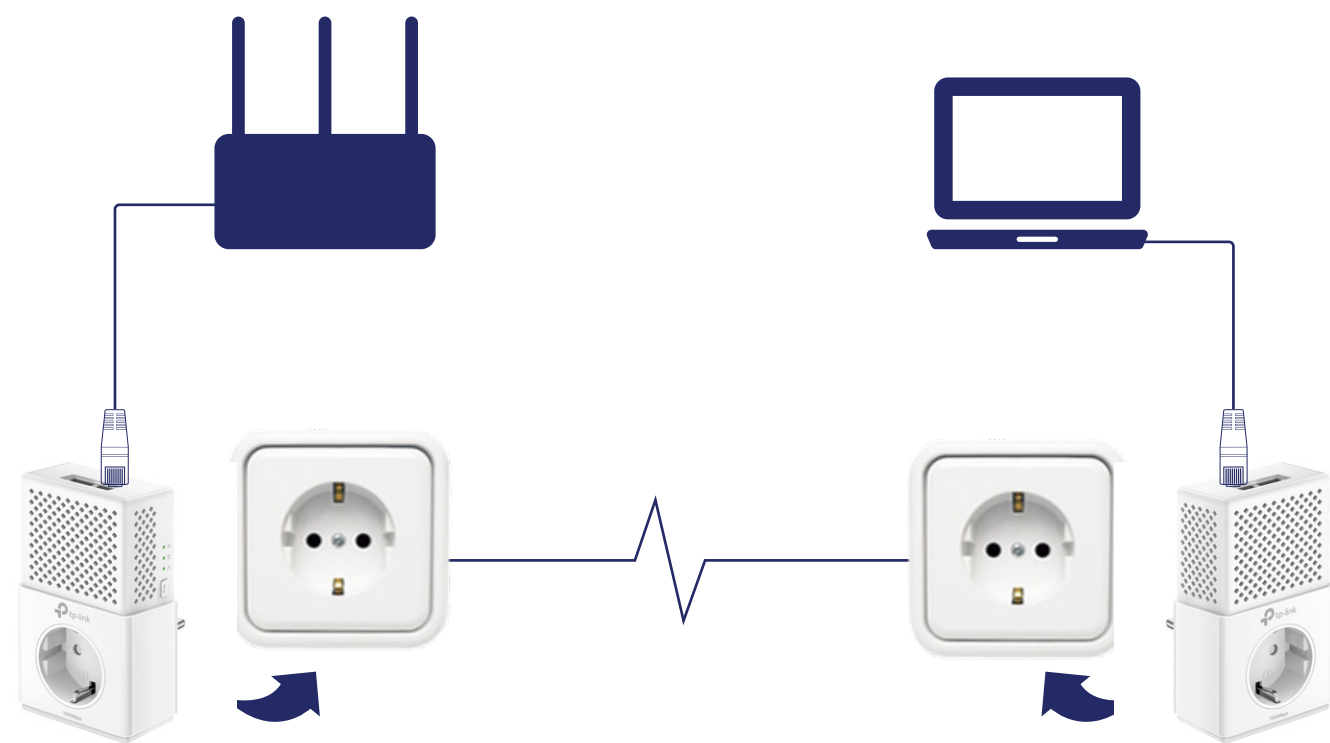

AV1000 2-port Gigabit Passthrough Powerline Starter Kit

Smooth HD Streaming
on Multiple Devices

TL-PA7020P KIT

HomePlug AV2
1000Mbps

Gigabit
Ethernet

Plug and play

Highlights

HomePlug AV2 Standard Compliant

The HomePlug AV2 standard creates high-speed data transfer rates of up to 1000Mbps to support all your online activities.

Gigabit Ethernet for Fast Connections

Two Gigabit Ethernet ports provide reliable high-speed wired connections for game consoles, smart TVs, STB and more.

Highlights

Plug and Play!

Powerline adapters and extenders must be deployed in a set of two or more.

Internet from Any Outlet

The AV1000 2-port Gigabit Passthrough Powerline Starter Kit brings internet to any area with a power outlet using your home's electrical wiring.

Features

Speed

- **Ultra-fast Powerline Speed** – HomePlug AV2 standard compliant, high-speed data transfer rate of up to 1000Mbps, ideal for Ultra HD streaming and online gaming
- **Multiple Gigabit Ports** – 2 Gigabit Ethernet Ports allow your TVs, game consoles or PCs to connect to the internet at high speeds