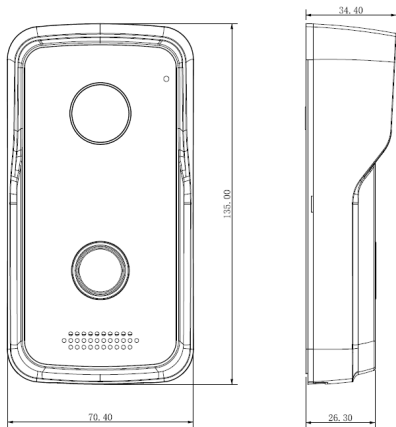

Interface

Door Control	2(1 relay out for main lock, 1 extended by access control module)
Alarm In	2(1ch unlock button, 1ch feedback)
RS485	1

Network

Wi-Fi	IEEE802.11b/g/n
-------	-----------------

Ethernet	10M/100Mbps Self-adaptive
----------	---------------------------

Network Protocol	TCP/IP
------------------	--------

General

Ingress Protection	IP65
Tamper Switch	1
Memory Slot	Micro SD, Max 64G
Installation	Surface & Flush
Material	Plastic
Power	DC 12V,PoE(802.3af)
Power Consumption	Standby ≤1W, Work ≤10W
Working Environments	-30°C~+60°C
Relative Humidity	10%~90%RH
Dimensions	135mm×70.4mm×34.4mm
Weight	0.4Kg

Dimensions

View Area

Application

1 – Smart Doorbell

Call Mobile phone APP directly without indoor monitor

2 – Video Intercom

- Color video & audio call
- IPC surveillance
- Alarm integration
- Remote intercom with mobile APP