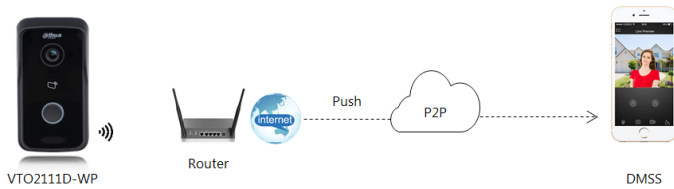

Dimensions

View Area

Application

1 – Smart Doorbell

Call Mobile phone APP directly without indoor monitor

2 – Video Intercom

- Color video & audio call
- IPC surveillance
- Alarm integration
- Remote intercom with mobile APP