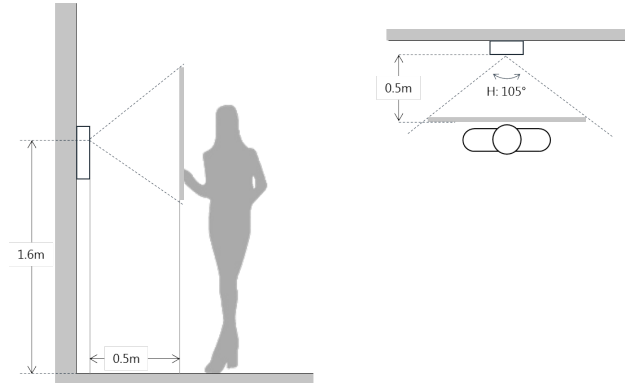

Network Protocol	TCP/IP
------------------	--------

General

Ingress Protection	IP65
Tamper Switch	1
Memory Slot	Micro SD, Max 64G
Installation	Surface & Flush
Material	Plastic
Power	DC 12V,PoE(802.3af)
Power Consumption	Standby ≤1W, Work ≤10W
Working Environments	-30°C~+60°C
Relative Humidity	10%~90%RH
Dimensions	135mm×70.4mm×34.4mm
Weight	0.4Kg

Dimensions

View Area

Application

1 – Smart Doorbell

Call Mobile phone APP directly without indoor monitor

2 – Video Intercom

- Color video & audio call
- IPC surveillance
- Alarm integration
- Remote intercom with mobile APP