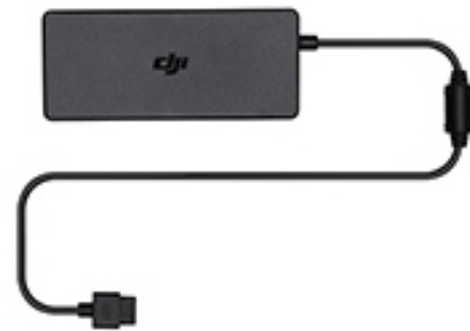

SPARK FLY MORE COMBO

Aircraft*

Remote Controller

Propeller Pair

Propeller Guards (Pair)

Intelligent Flight Battery

Charger

Power Cable

Battery Charging Hub

Micro USB Cable

Storage Box

Shoulder Bag

*The aircraft's body color is conditional on the color you chose on purchase.