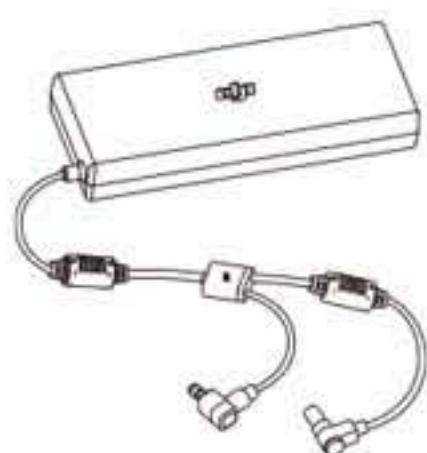

INSPIRE 2

In the Box

Please check that all of the following items are included in your Inspire 2 package. If any item is missing, please contact DJI or your local dealer.

Aircraft Body x1

Remote Controller x1

Propellers (Pair) x4

Intelligent Flight Battery (TB50) x2

Battery Charger x1

Charging Hub x1

Power Cable* x1

USB Cable (with Double A Ports)* x1

Micro SD Card (16GB)* x1

Vision System Calibration Plate* x1