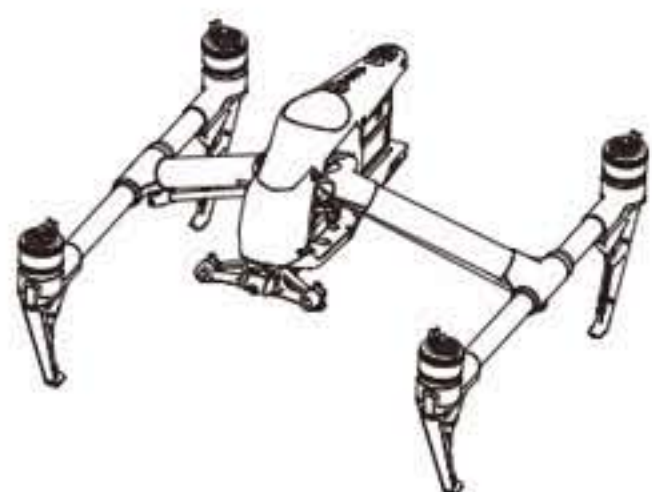

INSPIRE 2

In the Box

Please check that all of the following items are included in your Inspire 2 package. If any item is missing, please contact DJI or your local dealer.

Aircraft Body x1

Remote Controller x1

Propellers (Pair) x4

Intelligent Flight Battery (TB50) x2

Battery Charger x1

Charging Hub x1

Power Cable* x1

USB Cable (with Double A Ports)* x1

Micro SD Card (16GB)* x1

Vision System Calibration Plate* x1