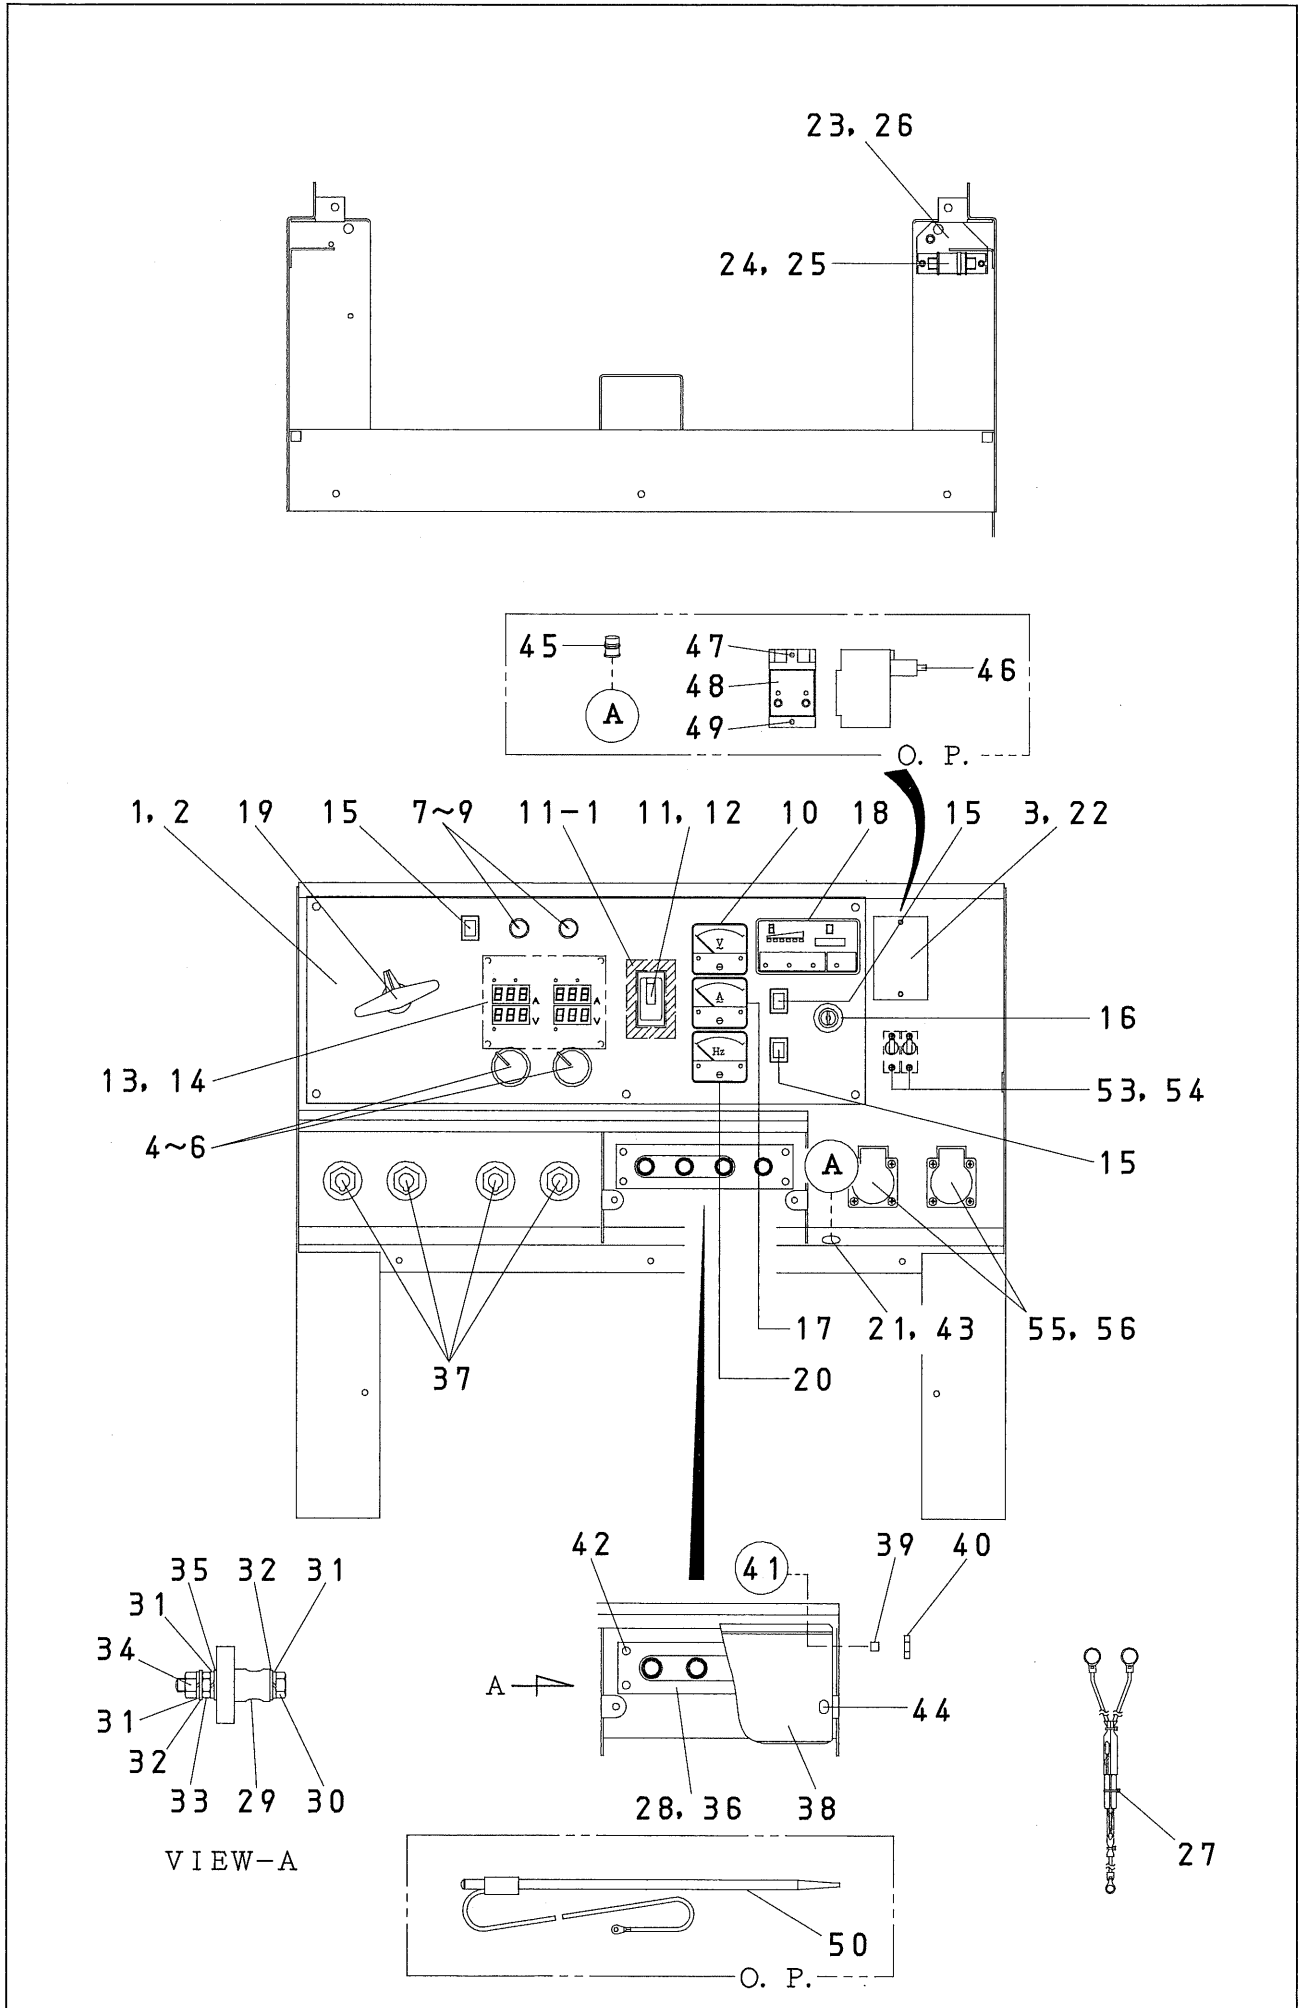

Key No.	Parts No.	Parts Name	Remarks	Q'ty				Symbol	Serial No.
				All	A	B	C		
20	D 51321 00103	Generator Foot		1					
21	D 51321 00003	Generator Foot		1					
22	Y 00123 10025	Hex. Head Bolt		8					
23	W 76054 19004	Rubber Suspension		2					
24	Y 02070 10000	Hex. Nut		2					
25	Y 00712 06307	Bearing	6307DDU C3	1					
26	Y 00800 00035	Snap Ring		1