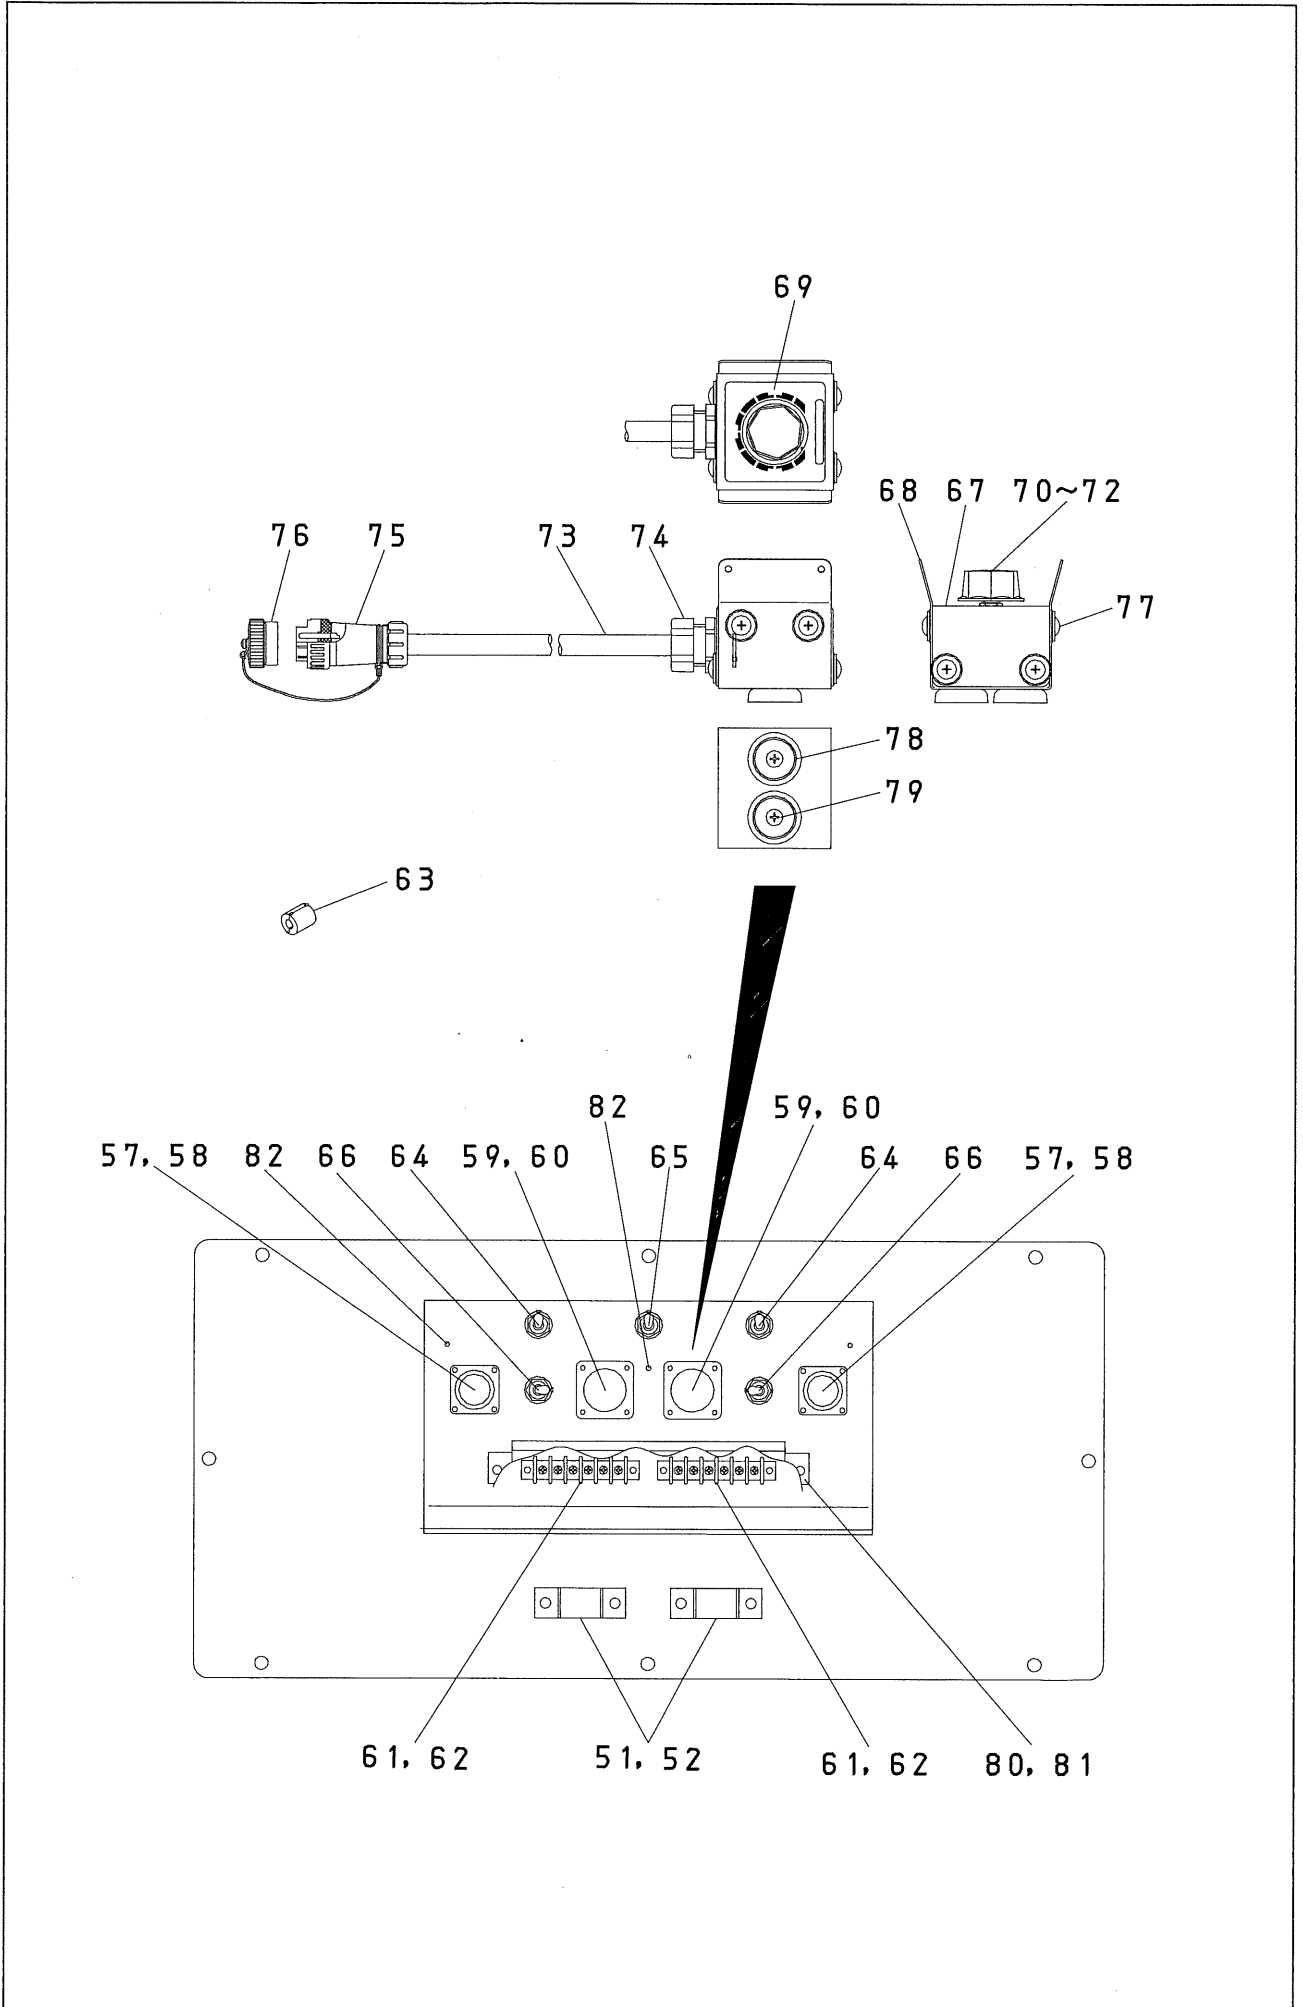

Key No.	Parts No.	Parts Name	Remarks	Q'ty				Symbol	Serial No.
				All	A	B	C		
		A=STD B=O.P.							
1	D 65113 01502	Control Panel	D62240 00303	1					
2	Y 00218 06030	Machine Screw		6					
3	W 08418 05804	Cover			1				
4	Y 06018 40028	Rheostat (Current/Voltage Regulator)	RV24YN20SB 500 Ω	2			VR1A, B		
5	Y 06018 40103	Knob	K-2195	2					
6	W 08018 83003	Insulator		2					
7	Y 06018 40095	Rheostat (Arc Force Regulator)	RV24YN20SB 2k Ω	2			VR2A, B		
8	Y 06018 40170	Knob	K-2195	2					
9	W 08018 83003	Insulator		2					
10	Y 06018 00285	AC Voltmeter	SCF-5 0-600V	1			V		
11	Y 06018 71790	Circuit Breaker	XE-50NB 3P 23A		1		CB1		
	Y 06018 71791	Circuit Breaker	XE-50NB 3P 23A			1	CB1		
11- 1	B 34914 00004	Rubber Seal		1					
12	Y 00271 04035	Machine Screw		2					
13	D 99248 00154	Digital Monitor	DM-50A	1			DM		
14	Y 00271 03006	Machine Screw		4					
15	Y 06018 31600	Rocker Switch	JW-M11RKK	3			SW2~4		
16	Y 06021 00059	Starter Switch	KUBOTA 37410-59113	1					
17	Y 06018 05749	AC Ammeter	ACF-5 0-30A	1			A		
18	Y 06021 15042	Engine Monitor	MT-15	1					
	D 43537 00004	Cover		1					
19	Y 06018 03076	Change-Over Switch	SK-2532 MSA-2	1			SW1