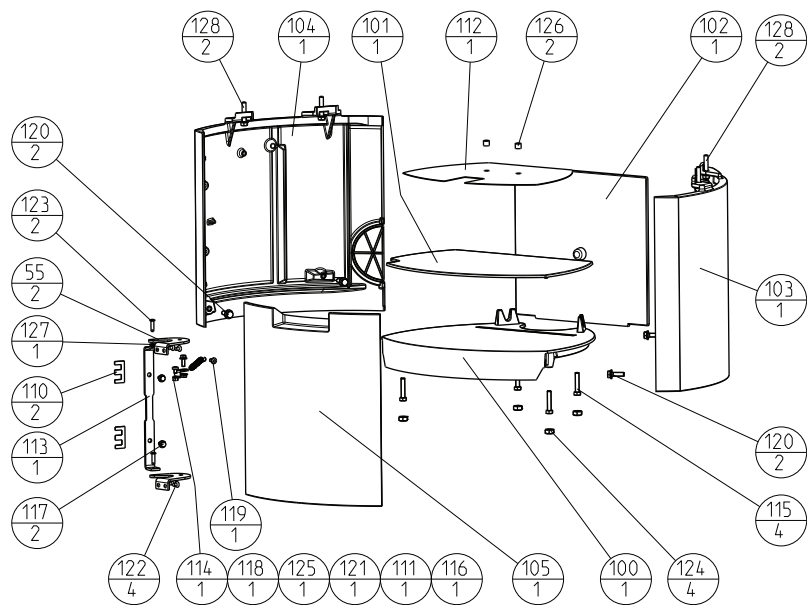

Brennkammer F 370

Delliste \ part list Jøtul F 370 Advance

Sokkel for: F 371 / F 377 / F 378

Søyle for: F 373

High top for: F 371 / F 377 / F 378

Dreiesett for F373

Delliste \ part list Jøtul F 370 Advance

Jøtul AS
Fredrikstad Norway

Draw. no: 900218 - p03
Sheet: 2/4

Date:
04.10.16

Kleber F 370 Advance Hig Top

Kleber F 370 Advance

Delliste \ part list Jøtul F 370 Advance

Jøtul AS
Fredrikstad Norway

Draw. no: 900218 - po3
Sheet: 3/4

Date:
04.10.16