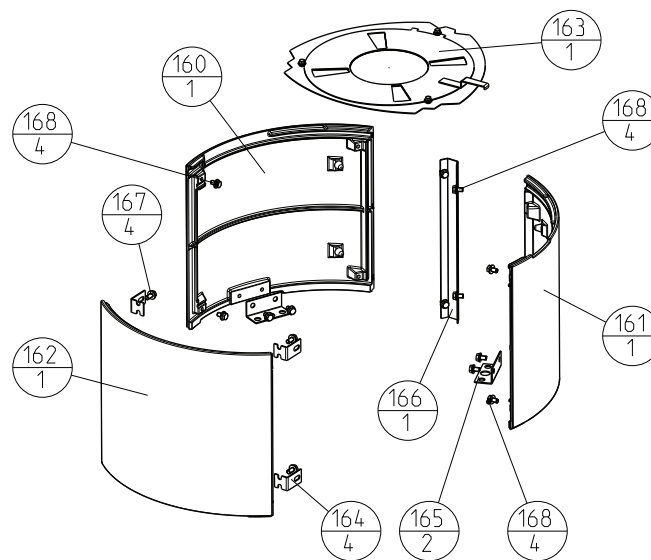

Brennkammer F 370

Delliste \ part list Jøtul F 370 Advance

Sokkel for: F 371 / F 377 / F 378

Søyle for: F 373

High top for: F 371 / F 377 / F 378

Dreiesett for F373

Delliste \ part list Jøtul F 370 Advance

Jøtul AS
Fredrikstad Norway

Draw. no: 900218 - p03
Sheet: 2/4

Date:
04.10.16

Kleber F 370 Advance Hig Top

Kleber F 370 Advance

Delliste \ part list Jøtul F 370 Advance

Jøtul AS
Fredrikstad Norway

Draw. no: 900218 - po3
Sheet: 3/4

Date:
04.10.16