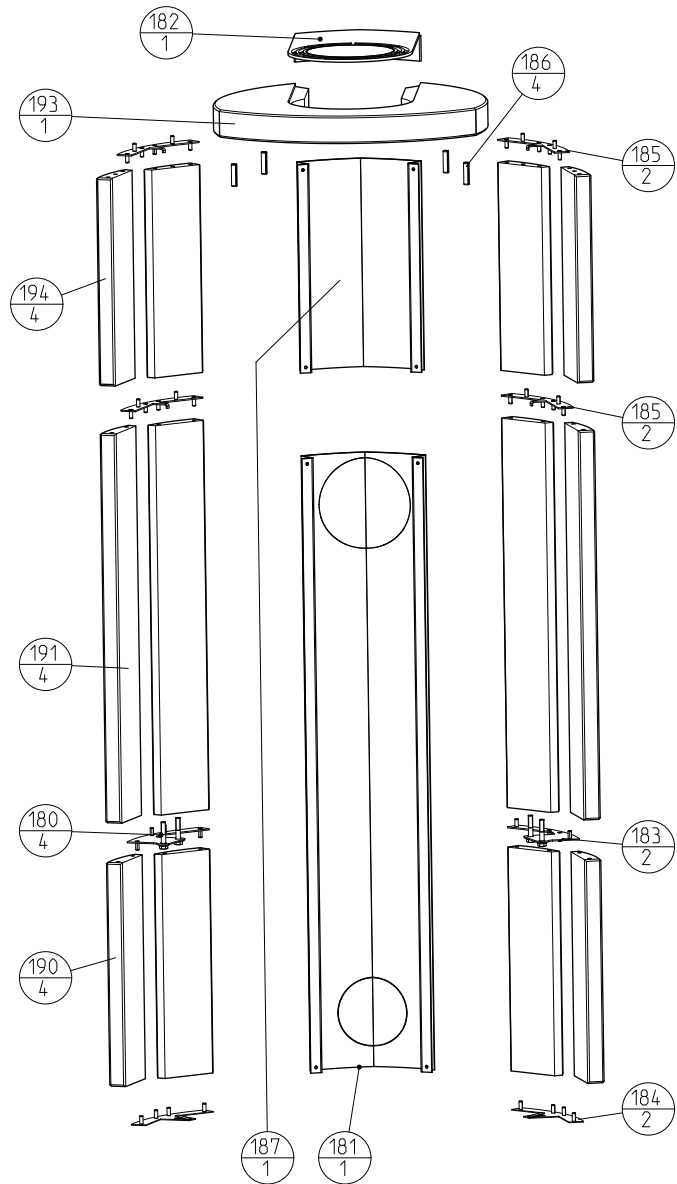

Brennkammer F 370

Delliste \ part list Jøtul F 370 Advance

Sokkel for: F 371 / F 377 / F 378

Søyle for: F 373

High top for: F 371 / F 377 / F 378

Dreiesett for F373

Delliste \ part list Jøtul F 370 Advance

Jøtul AS
Fredrikstad Norway

Draw. no: 900218 - p03
Sheet: 2/4

Date:
04.10.16

Kleber F 370 Advance Hig Top

Kleber F 370 Advance

Delliste \ part list Jøtul F 370 Advance

Jøtul AS
Fredrikstad Norway

Draw. no: 900218 - po3
Sheet: 3/4

Date:
04.10.16