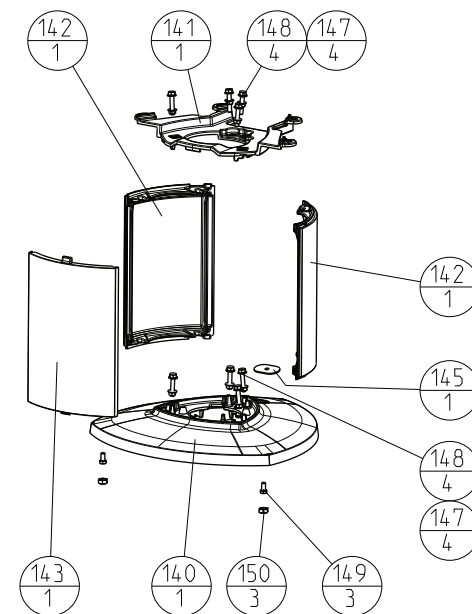

Brennkammer F 370

Delliste \ part list Jøtul F 370 Advance

Sokkel for: F 371 / F 377 / F 378

Søyle for: F 373

High top for: F 371 / F 377 / F 378

Dreiesett for F373

Delliste \ part list Jøtul F 370 Advance

Jøtul AS
Fredrikstad Norway

Draw. no: 900218 - p03
Sheet: 2/4

Date:
04.10.16

Kleber F 370 Advance Hig Top

Kleber F 370 Advance

Delliste \ part list Jøtul F 370 Advance

Jøtul AS
Fredrikstad Norway

Draw. no: 900218 - po3
Sheet: 3/4

Date:
04.10.16

F 370 Advance Tilleggsutstyr

220

222

225

Delliste \ part list Jøtul F 370 Advance

Jøtul AS
Fredrikstad Norway

Draw. no: 900218 - p03
Sheet: 4/4

Date:
04.10.16