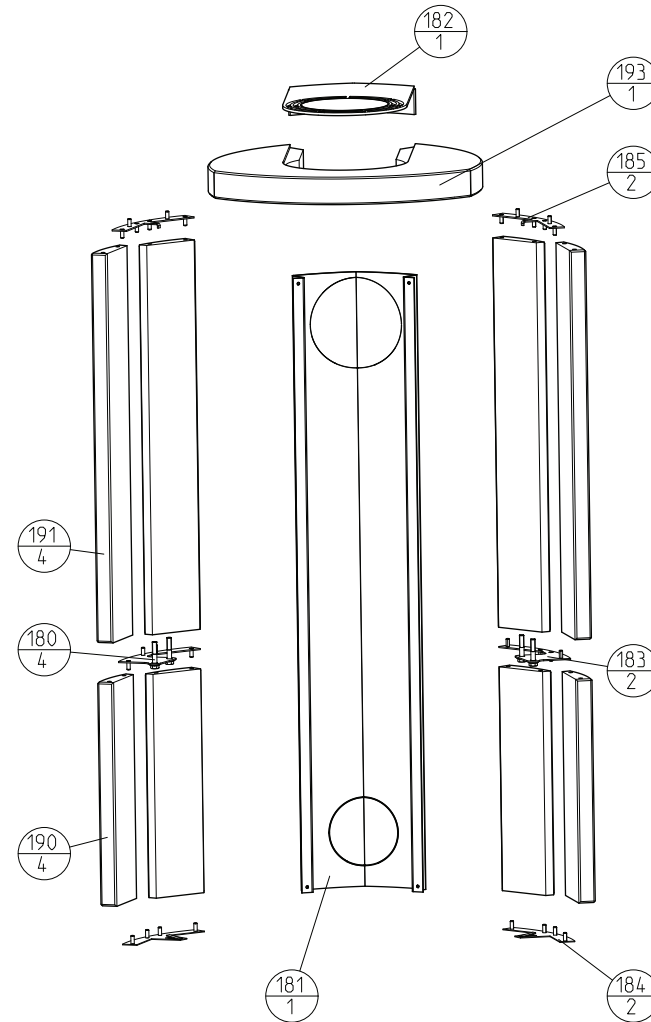

Brennkammer F 370

Delliste \ part list Jøtul F 370 Advance

Sokkel for: F 371 / F 377 / F 378

Søyle for: F 373

High top for: F 371 / F 377 / F 378

Dreiesett for F373

Delliste \ part list Jøtul F 370 Advance

Jøtul AS
Fredrikstad Norway

Draw. no: 900218 - p03
Sheet: 2/4

Date:
04.10.16

Kleber F 370 Advance Hig Top

Kleber F 370 Advance

Delliste \ part list Jøtul F 370 Advance

Jøtul AS
Fredrikstad Norway

Draw. no: 900218 - po3
Sheet: 3/4

Date:
04.10.16