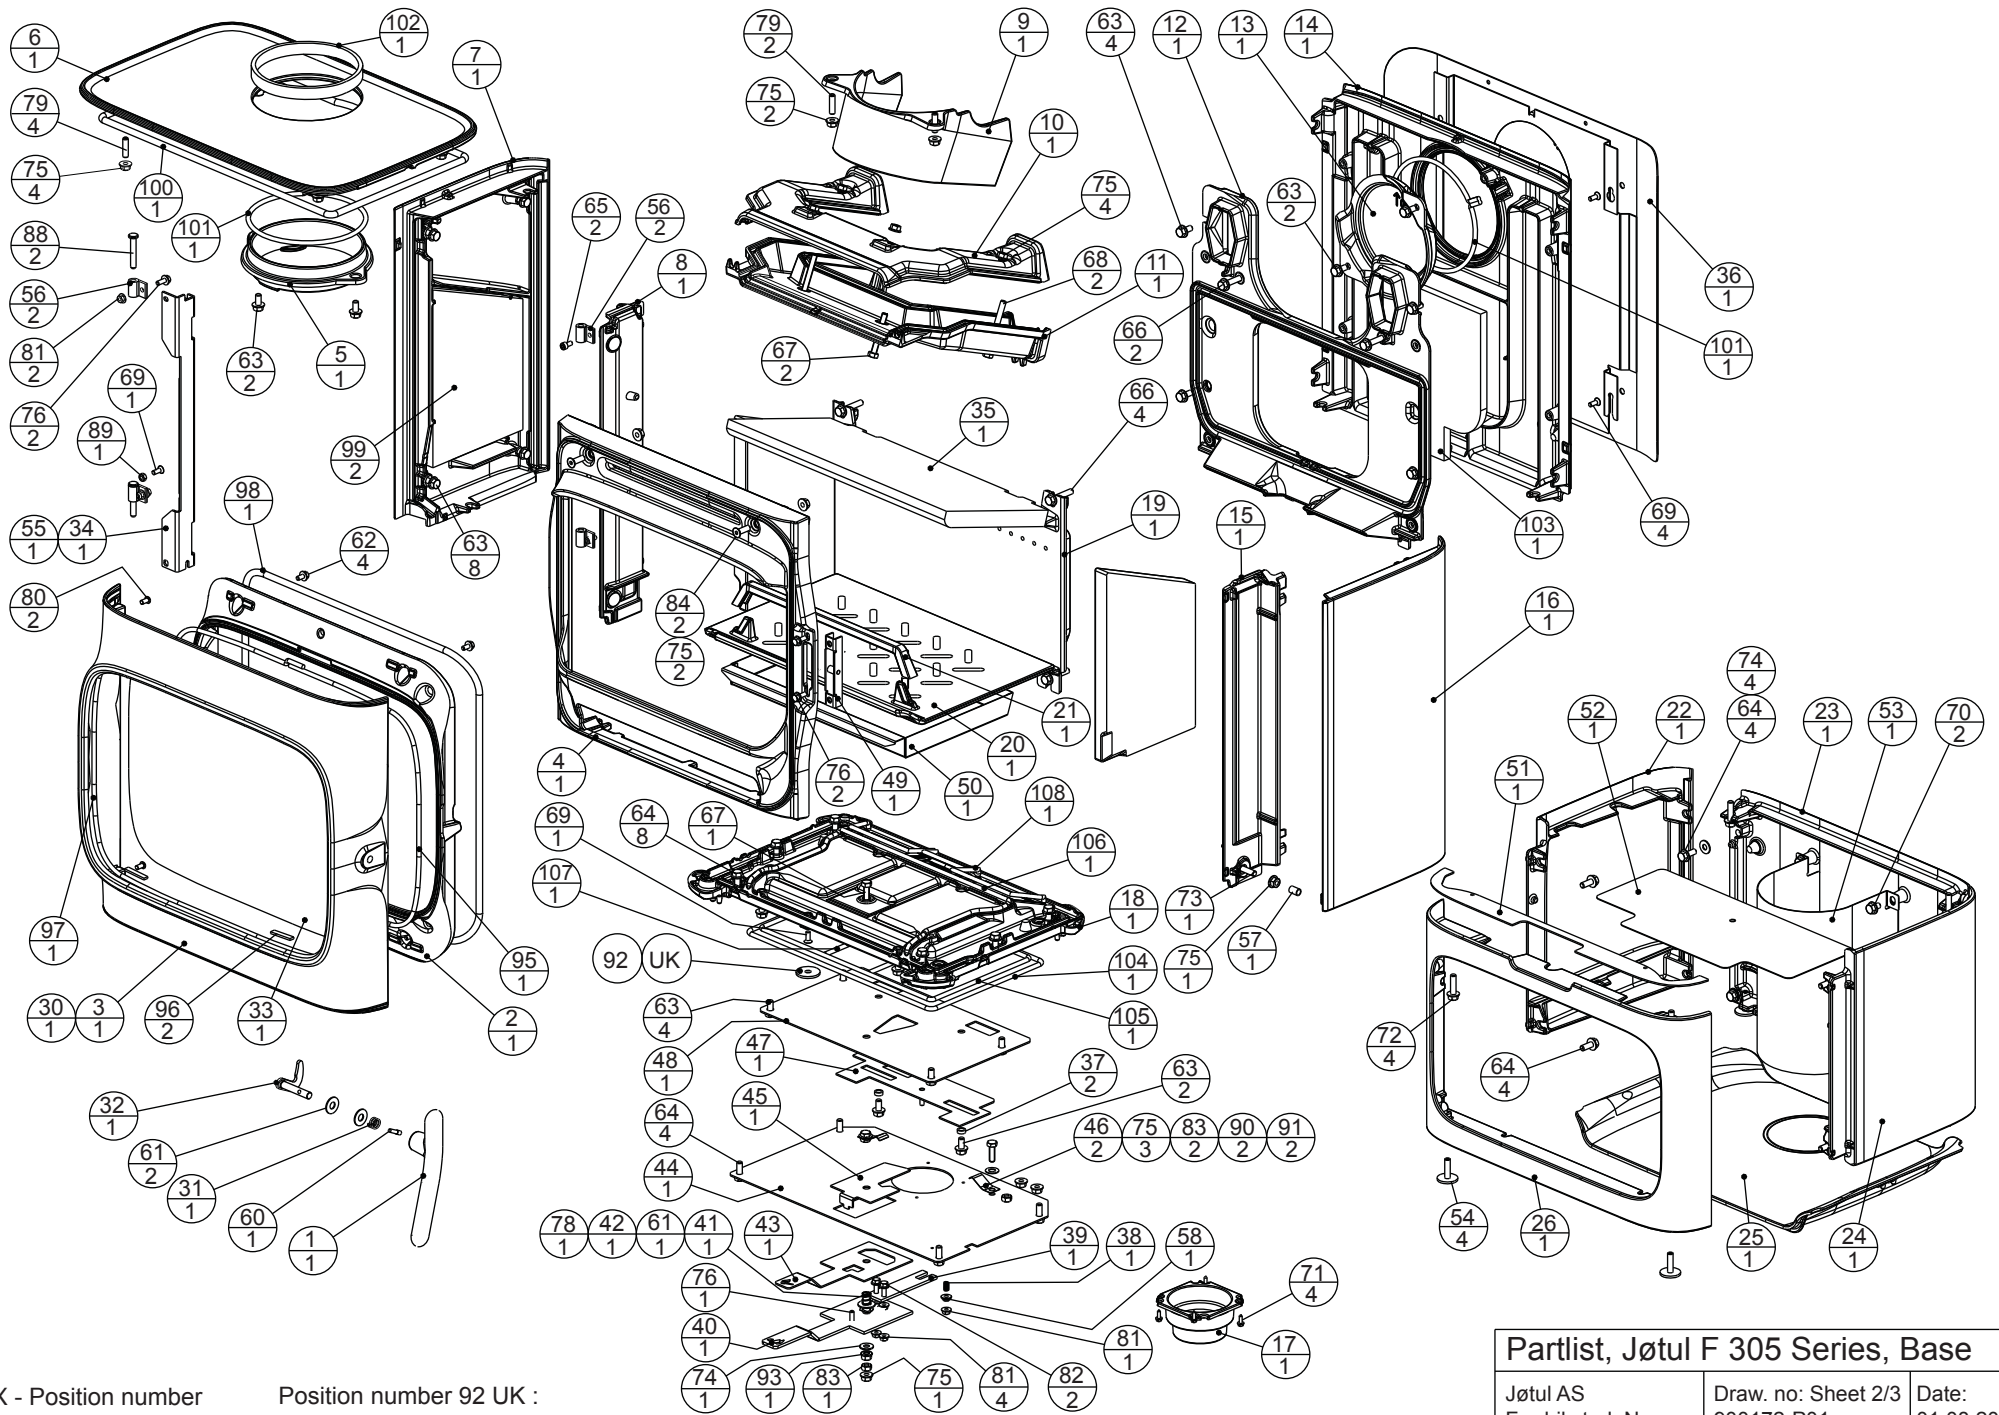

XX - Position number  
YY - Quantity

Position number 92 UK :  
only for United Kingdom

**Partlist, Jøtul F 305 Series, Long legs**

Jøtul AS Fredrikstad, Norway	Draw.no: Sheet 1/3 900172-P01	Date: 01.08.2016
---------------------------------	----------------------------------	---------------------

XX - Position number  
 YY - Quantity

Position number 92 UK :  
 only for United Kingdom

**Partlist, Jøtul F 305 Series, Base**

Jøtul AS Fredrikstad, Norway	Draw. no: Sheet 2/3 900172-P01	Date: 01.08.2016
---------------------------------	-----------------------------------	---------------------

Pos. 110

Pos. 115 (for legs)

Pos. 136 (51048012)

Pos. 126 (51048022)

Pos. 120 (51048254)

Pos. 135 (51048191)

Pos. 130 (51012164)

Pos. 133 (50048173)