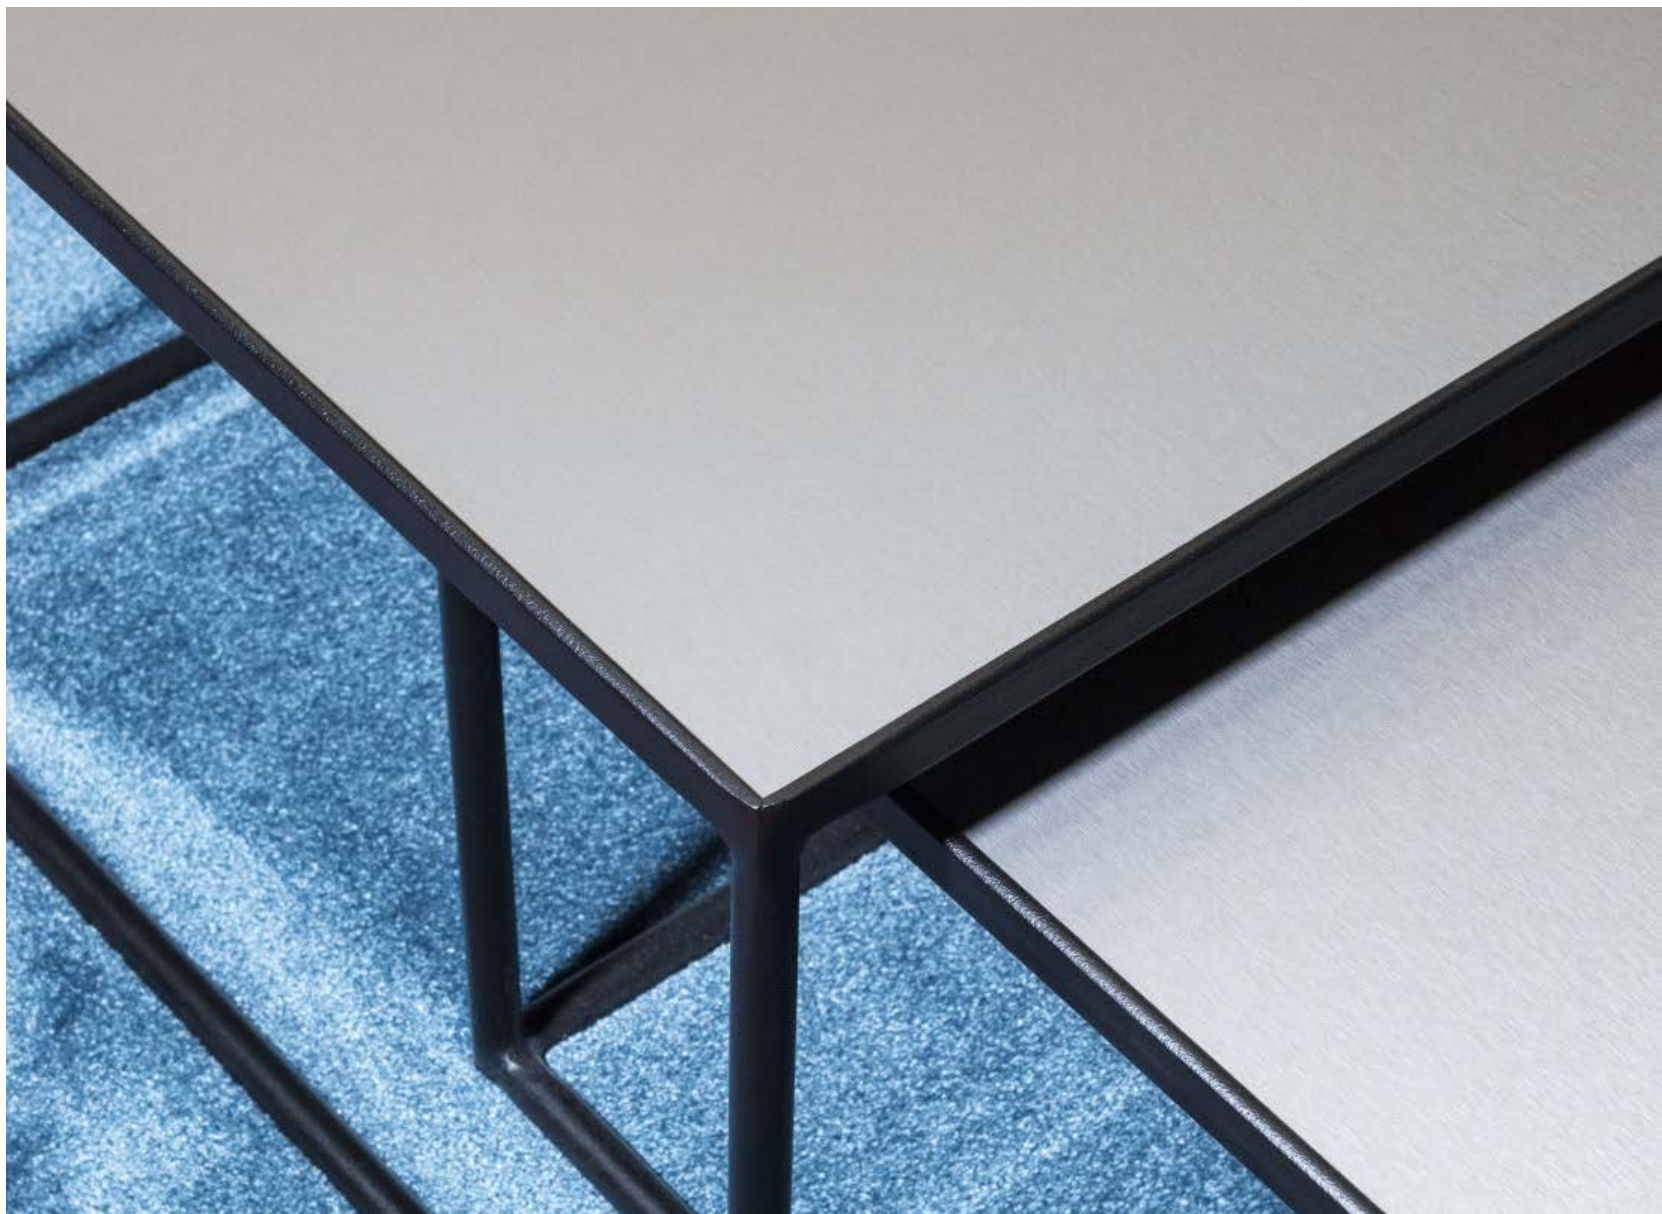

5003 ORO CORTEZ

5001 ARGENTO DUKAT

A modern kitchen interior featuring a central island with a light wood countertop and dark grey base. The island is surrounded by dark grey bar stools. The background shows dark grey wall cabinets, a built-in oven, and a wine rack. The ceiling is white with recessed lighting and a series of geometric, black and white pendant lights. The floor is light-colored tile.