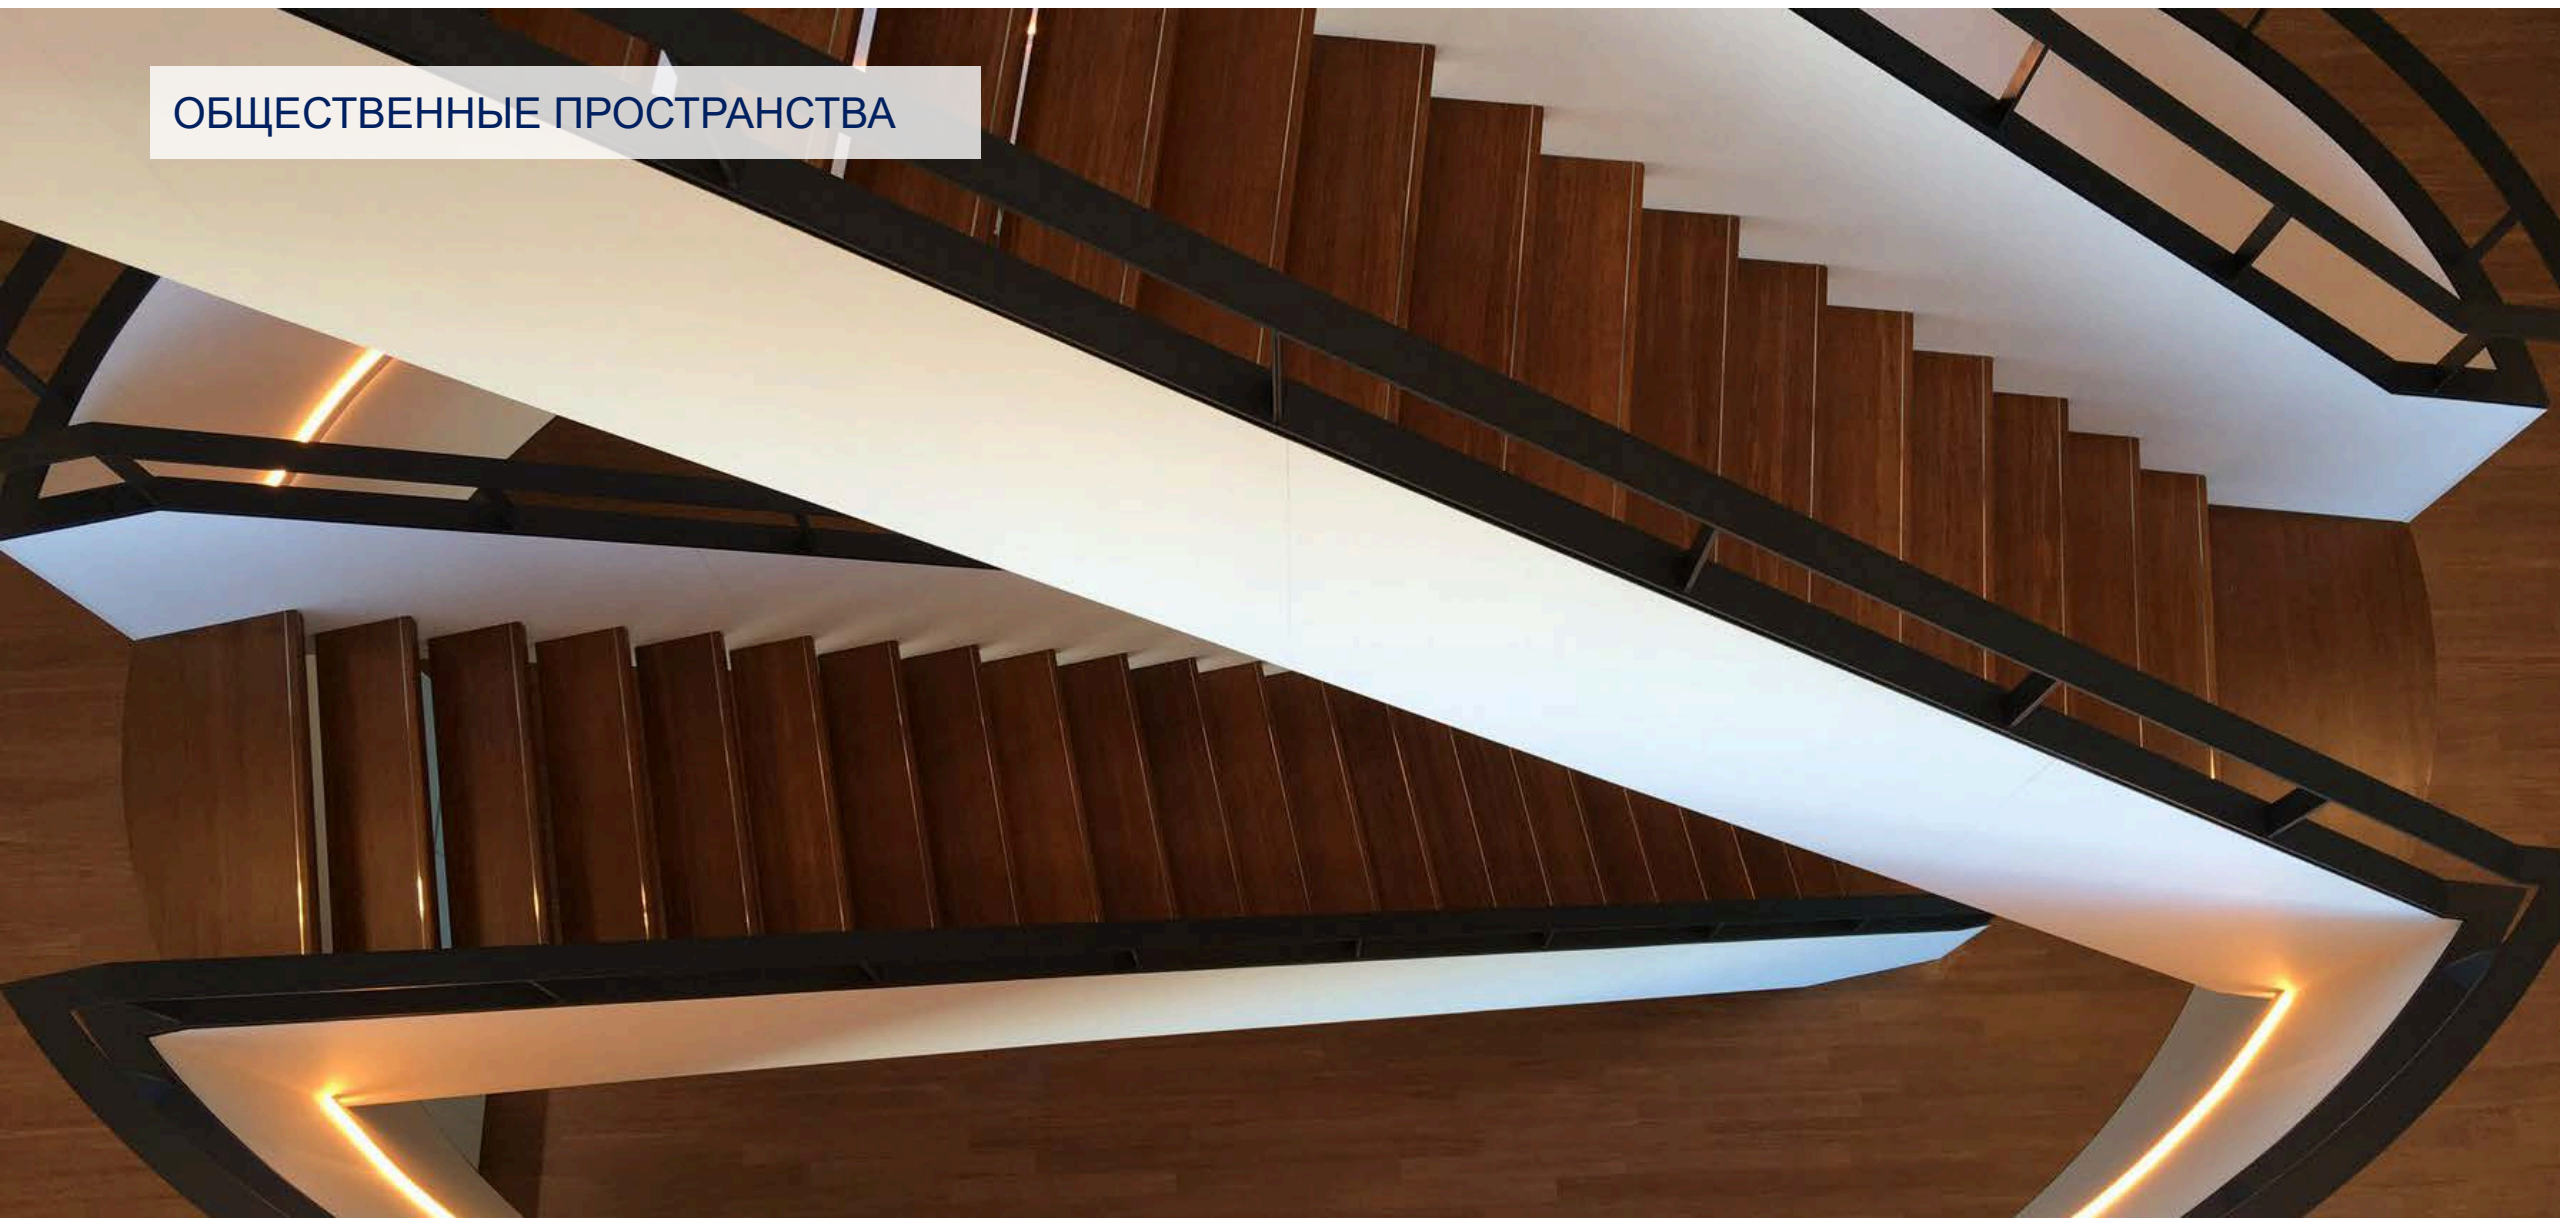

ОБЩЕСТВЕННЫЕ ПРОСТРАНСТВА