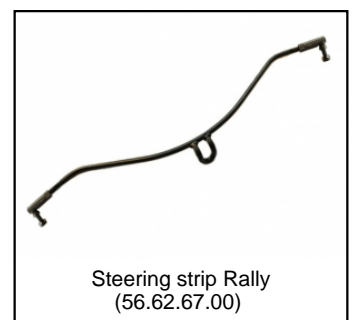

Chainguard Rally (black)
(56.62.63.01)

Steering wheel connector
(56.62.64.00)

Wheel axle + parking brake
(56.62.65.01)

Wheel axle set for Rally
(56.62.66.01)

Steering strip Rally
(56.62.67.00)

Spare part list