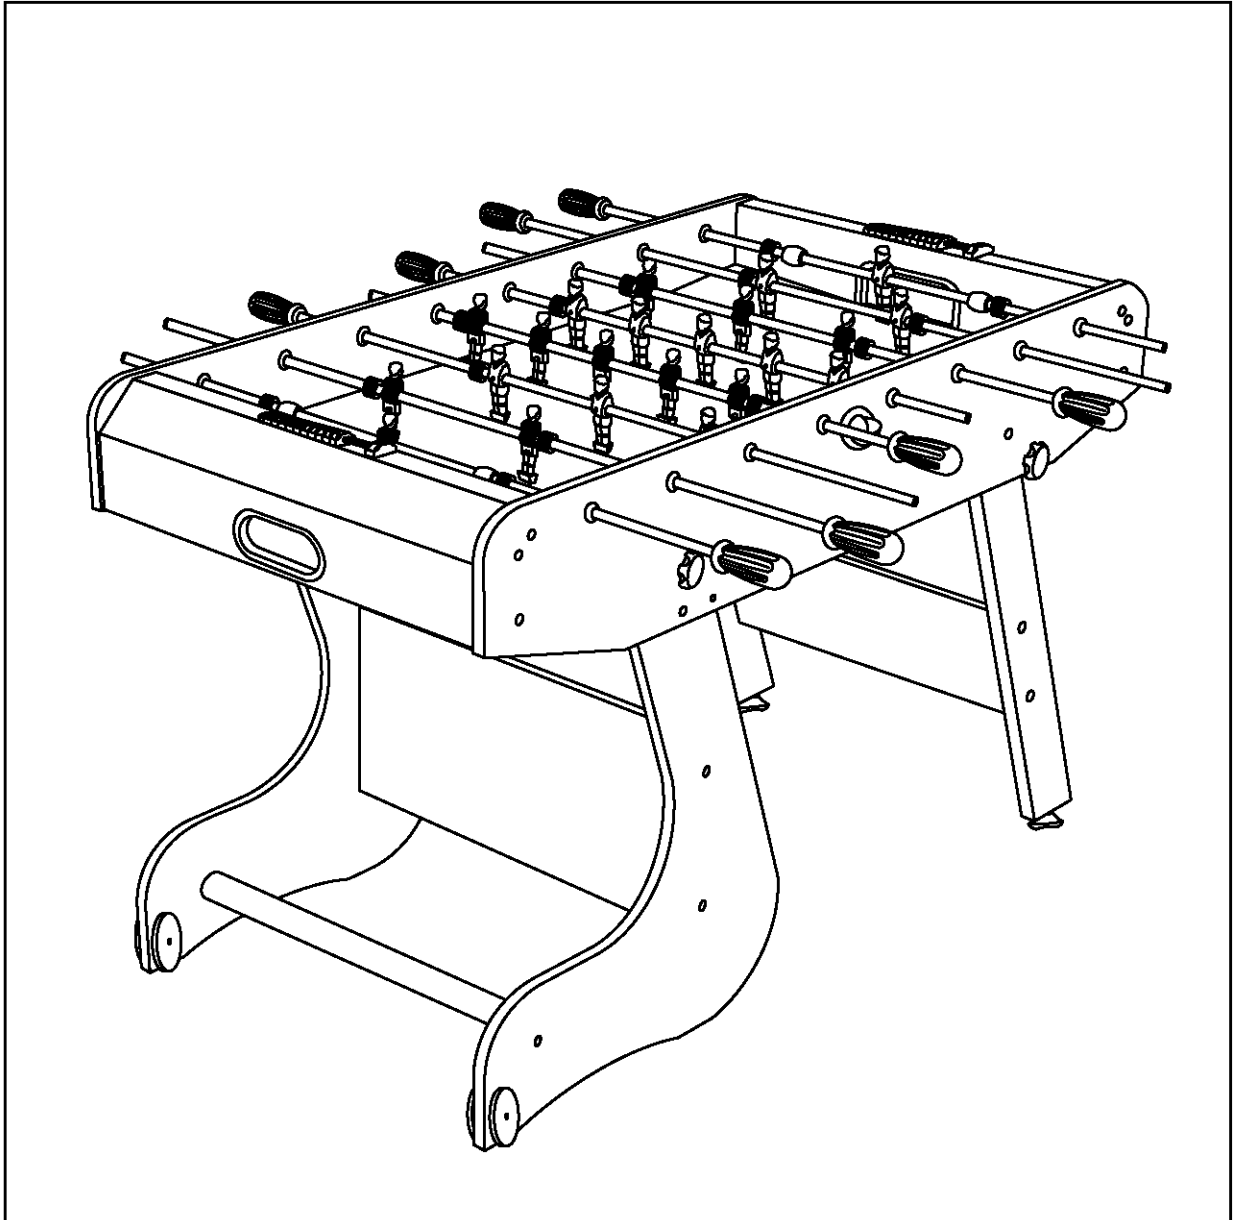

SOCCKER TABLE

ITEM NO.:50005.000

Parts Lists

<p>#1</p>  <p>Side panel 2 pieces</p>	<p>#2</p>  <p>End panel 2 pieces</p>	<p>#3</p>  <p>Soccer Playing surface 1 piece</p>	<p>#4</p>  <p>Leg A 1 piece</p>
<p>#5</p>  <p>Leg B 1 piece</p>	<p>#6</p>  <p>Leg panel 1 piece</p>	<p>#7</p>  <p>Leg C 1 piece</p>	<p>#8</p>  <p>Leg D 1 piece</p>
<p>#9</p>  <p>Cross bar 1 piece</p>	<p>#10</p>  <p>Wrench 1 piece</p>	<p>#11</p>  <p>Allen key 1 piece</p>	<p>#12</p>  <p>Soccer ball 4 pieces</p>
<p>#13</p>  <p>6MM Long support rod 3 pieces</p>	<p>#14</p>  <p>6MM Hex nut 8 pieces</p>	<p>#15</p>  <p>6MM Washer 16 pieces</p>	<p>#16</p>  <p>6MM Short support rod 1 piece</p>
<p>#17</p>  <p>8 x 38MM Bolt 8 pieces</p>	<p>#18</p>  <p>8MM Washer 8 pieces</p>	<p>#19</p>  <p>8# x 25.4MM Screw 4 pieces</p>	<p>#20</p>  <p>Slide scorer 2 pieces</p>
<p>#21</p>  <p>Home 1-man rod 1 piece</p>	<p>#22</p>  <p>Home 2-man rod 1 piece</p>	<p>#23</p>  <p>Home 3-man rod 1 piece</p>	<p>#24</p>  <p>Home 5-man rod 1 piece</p>

Parts List (Cont'd)

<p>#25</p>  <p>Visit 1-man rod 1 pieces</p>	<p>#26</p>  <p>Visit 2-man rod 1 piece</p>	<p>#27</p>  <p>Visit 3-man rod 1 piece</p>	<p>#28</p>  <p>Visit 5-man rod 1 piece</p>
<p>#29</p>  <p>Rubber rod bushing 16 pieces</p>	<p>#30</p>  <p>Plastic rod washer 16 pieces</p>	<p>#31</p>  <p>Handle 8 pieces</p>	<p>#32</p>  <p>Rod cap 8 pieces</p>
<p>#33</p>  <p>F3 x 25.4MM Screw 8 pieces</p>	<p>#34</p>  <p>10 x 54MM Bolt 2 pieces</p>	<p>#35</p>  <p>10 x 51MM Bolt 2 pieces</p>	<p>#36</p>  <p>10MM Washer 8 pieces</p>
<p>#37</p>  <p>10MM Hex nut 4 pieces</p>	<p>#38</p>  <p>10 x 44.5MM Bolt 4 pieces</p>	<p>#39</p>  <p>6 x 57MM Bolt 8 pieces</p>	<p>#40</p>  <p>6MM Hex nut 8 pieces</p>
<p>#41</p>  <p>Leg leveler 2 pieces</p>	<p>#42</p>  <p>Leg panel 1 piece</p>	<p>#43</p>  <p>Triangle insert 4 piece</p>	<p>#44</p>  <p>8# x 16MM Screw 6 pieces</p>
<p>#45</p>  <p>Ball entry cup 2 pieces</p>			