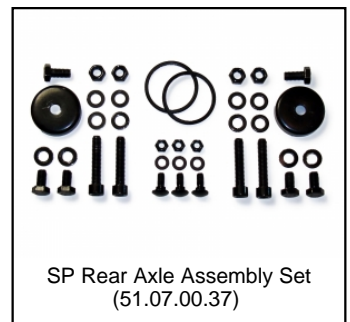

SP XL Frame Mudguard Carrier 71 degr. and 400XL
(51.07.00.23)

SP XL Frame adjustable steeringbars
(51.07.00.26)

SP Rear Axle Set (Internal)
(51.07.00.27)

SP Bracing Rod (Height 296mm)
(51.07.00.28)

SP Steering Tube
(51.07.00.29)

SP XL/Compact Frame Chains (for 400XL)
(51.07.00.30)

SP XL/Compact Frame Crank assembly (total 2 pack)
(51.07.00.31)

SP XL/Compact frame Cranks 140 36T
(51.07.00.32)

SP XL Frame Chair frame for models with 400 tires
(51.07.00.33)

SP XL Frame Fastener bag
(51.07.00.35)

SP XL Frame plastic parts
(51.07.00.36)

SP Rear Axle Assembly Set
(51.07.00.37)

Spare part list

BERG X-Cross BFR (2014)

The following spare parts are available:

Art. no. 07.10.08.00