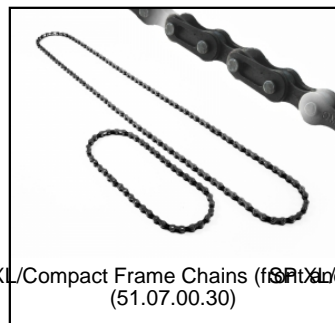

SP Buitenband 400x8 4ply
(43.42.00.77)

SP Wheel Around 5S Orange 400
(43.42.00.91)

SP Mod. Rear Frame Chainguard
(51.07.00.10)

SP Mod. Rear Frame Rear axle outer set
(51.07.00.17)

SP XL frame brake bar assembly
(51.07.00.21)

SP XL Frame Mudguard Carrier 71 degr. and 400XL
(51.07.00.23)

SP XL Frame adjustable steeringbars
(51.07.00.26)

SP Rear Axle Set (Internal)
(51.07.00.27)

SP Bracing Rod (Height 296mm)
(51.07.00.28)

SP Steering Tube
(51.07.00.29)

SP XL/Compact Frame Chains (for 400XL)
(51.07.00.30)

SP XL/Compact Frame Crank assembly (total 2 pack)
(51.07.00.31)

SP XL/Compact frame Cranks 140 36T
(51.07.00.32)

SP XL Frame Chair frame for models with 400 tires
(51.07.00.33)