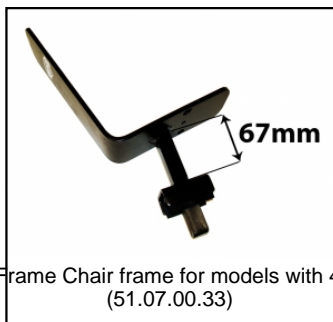

SP XL Frame Mudguard Carrier 71 degr. and 400XL
(51.07.00.23)

SP XL Frame adjustable steeringbars
(51.07.00.26)

SP Rear Axle Set (Internal)
(51.07.00.27)

SP Bracing Rod (Height 296mm)
(51.07.00.28)

SP Steering Tube
(51.07.00.29)

SP XL/Compact Frame Chains (for 400XL)
(51.07.00.30)

SP XL/Compact Frame Crank assembly (total 2 pack)
(51.07.00.31)

SP XL/Compact frame Cranks 140 36T
(51.07.00.32)

SP XL Frame Chair frame for models with 400 tires
(51.07.00.33)