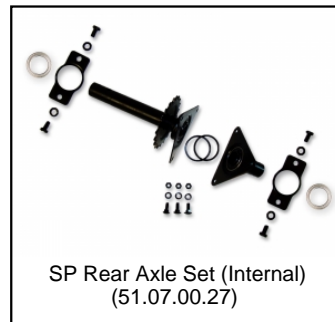

SP Buitenband 400x8 4ply
(43.42.00.77)

SP Wheel Around 5S Orange 400
(43.42.00.91)

SP Mod. Rear Frame Chainguard
(51.07.00.10)

SP Mod. Rear Frame Rear axle outer set
(51.07.00.17)

SP XL frame brake bar assembly
(51.07.00.21)

SP XL Frame Mudguard Carrier 71 degr. and 400XL
(51.07.00.23)

SP XL Frame adjustable steeringbars
(51.07.00.26)

SP Rear Axle Set (Internal)
(51.07.00.27)

SP Bracing Rod (Height 296mm)
(51.07.00.28)

SP Steering Tube
(51.07.00.29)

SP XL/Compact Frame Chains (for 400XL)
(51.07.00.30)

SP XL/Compact Frame Crank assembly (total 2 pack)
(51.07.00.31)

SP XL/Compact frame Cranks 140 36T
(51.07.00.32)

SP XL Frame Chair frame for models with 400 tires
(51.07.00.33)