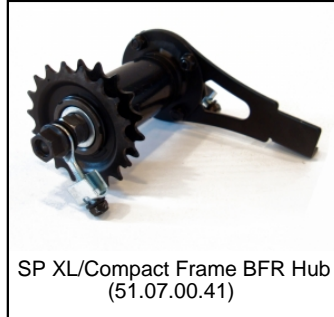

SP XL/Compact Frame Chains (for 400XL)
(51.07.00.30)

SP XL/Compact Frame Crank assembly (total 2 pack)
(51.07.00.31)

SP XL/Compact frame Cranks 140 36T
(51.07.00.32)

SP XL Frame Chair frame for models with 400 tires
(51.07.00.33)

SP XL Frame Fastener bag
(51.07.00.35)

SP XL Frame plastic parts
(51.07.00.36)

SP Rear Axle Assembly Set
(51.07.00.37)

Spare part list

BERG X-Cross BFR (2014)

The following spare parts are available:

Art. no. 07.10.08.00

SP XL Frame Remaining fasteners
(51.07.00.38)

SP XL/Compact Frame BFR Hub
(51.07.00.41)

SP BERG Steering Wheel
(51.07.00.42)

SP XL/Compact Frame Pedals
(51.07.00.43)

SP Tap M8
(51.07.00.44)

SP Rear Mudguards 90 Degr. Black
(51.15.00.30)

SP Sticker set X-Cross
(51.15.00.44)

Inner Tube 400/650x8
(51.32.01.00)

Mounting set; Spoiler
(56.31.32.00)