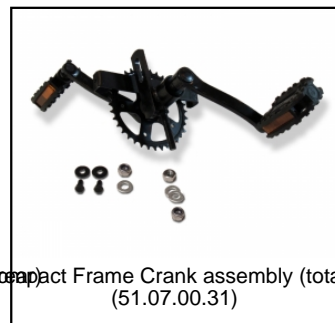

SP Buitenband 400x8 4ply
(43.42.00.77)

SP Wheel Around 5S Orange 400
(43.42.00.91)

SP Mod. Rear Frame Chainguard
(51.07.00.10)

SP Mod. Rear Frame Rear axle outer set
(51.07.00.17)

SP XL frame brake bar assembly
(51.07.00.21)

SP XL Frame Mudguard Carrier 71 degr. and 400XL
(51.07.00.23)

SP XL Frame adjustable steeringbars
(51.07.00.26)

SP Rear Axle Set (Internal)
(51.07.00.27)

SP Bracing Rod (Height 296mm)
(51.07.00.28)

SP Steering Tube
(51.07.00.29)

SP XL/Compact Frame Chains (for 400XL)
(51.07.00.30)

SP XL/Compact Frame Crank assembly (total 2 pack)
(51.07.00.31)

SP XL/Compact frame Cranks 140 36T
(51.07.00.32)

SP XL Frame Chair frame for models with 400 tires
(51.07.00.33)