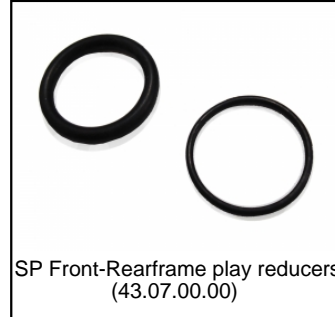

Spare part list

BERG X-Cross BFR (2014)

The following spare parts are available:

Art. no. 07.10.08.00

Paint pin black RAL 9005
(15.07.87.00)

Set pedals FP-910
(40.01.12.20)

SP Front-Rearframe play reducers
(43.07.00.00)

SP Buitenband 400x8 4ply
(43.42.00.77)

SP Wheel Around 5S Orange 400
(43.42.00.91)

SP Mod. Rear Frame Chainguard
(51.07.00.10)

SP Mod. Rear Frame Rear axle outer set
(51.07.00.17)

SP XL frame brake bar assembly
(51.07.00.21)

SP XL Frame Mudguard Carrier 71 degr. and 400XL
(51.07.00.23)

SP XL Frame adjustable steeringbars
(51.07.00.26)

SP Rear Axle Set (Internal)
(51.07.00.27)

SP Bracing Rod (Height 296mm)
(51.07.00.28)

SP Steering Tube
(51.07.00.29)

SP Sticker set X-Cross
(51.15.00.44)

Inner Tube 400/650x8
(51.32.01.00)

Mounting set; Spoiler
(56.31.32.00)