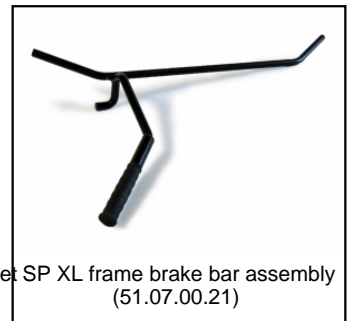

SP Buitenband 400x8 4ply
(43.42.00.77)

SP Wheel Around 5S Orange 400
(43.42.00.91)

SP Mod. Rear Frame Chainguard
(51.07.00.10)

SP Mod. Rear Frame Rear axle outer set
(51.07.00.17)

SP XL frame brake bar assembly
(51.07.00.21)

SP XL Frame Mudguard Carrier 71 degr. and 400XL
(51.07.00.23)

SP XL Frame adjustable steeringbars
(51.07.00.26)

SP Rear Axle Set (Internal)
(51.07.00.27)

SP Bracing Rod (Height 296mm)
(51.07.00.28)

SP Steering Tube
(51.07.00.29)