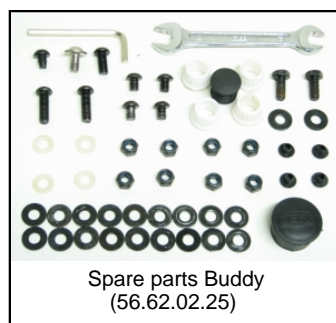

Spare part list

BERG Buddy Orange (2014)

The following spare parts are available:

Art. no. 24.20.60.01

Spare part list

BERG Buddy Orange (2014)

The following spare parts are available:

Art. no. 24.20.60.01