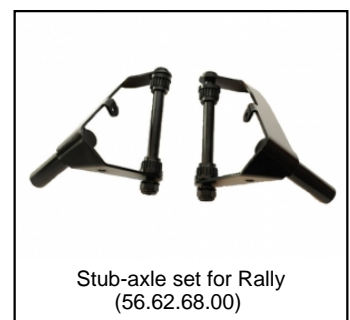

Chain 98 links + Lock
(40.01.32.09)

Tyre Jeep Adventure 12x2.50-9
(42.26.10.01)

Innertube 12x9 inch
(42.36.10.00)

Wheel 9 Black Jeep Adventure
(42.59.50.03)

User manual Jeep Adventure
(49.90.00.09)

Set BF-R incl. Fixation
(50.62.21.01)

Towbar BERG Rally
(52.10.20.01)

Front bumper Jeep Adventure
(52.10.44.00)

Assembly set crankshaft
(56.01.10.20)

Front spoiler Jeep Adv. green
(56.62.60.02)

Seat Jeep Adv. incl. frame
(56.62.62.04)

Chainguard Jeep Adv. (black)
(56.62.63.02)

Steering wheel connector
(56.62.64.00)

Wheel axle + parking brake
(56.62.65.01)

Wheel axle set for Rally
(56.62.66.01)

Steering strip Rally
(56.62.67.00)

Stub-axle set for Rally
(56.62.68.00)

Spare part list