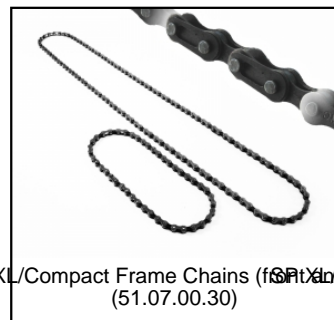

SP Buitenband Slick 400/140-8  
(43.42.00.80)

SP Wheel Super Slick 5S Black 400  
(43.42.00.92)

SP Wheel Super Slick 5S Black 400R  
(43.42.00.93)

SP Mod. Rear Frame Chainguard  
(51.07.00.10)

SP Mod. Rear Frame Rear axle outer set  
(51.07.00.17)

SP XL frame brake bar assembly  
(51.07.00.21)

SP XL Frame Mudguard Carrier 71 degr. and 90 degr.  
(51.07.00.23)

SP XL Frame adjustable steeringbars  
(51.07.00.26)

SP Rear Axle Set (Internal)  
(51.07.00.27)

SP Bracing Rod (Height 296mm)  
(51.07.00.28)

SP Steering Tube  
(51.07.00.29)

SP XL/Compact Frame Chains (for SP XL/Compact)  
(51.07.00.30)

SP XL/Compact Frame Crank assembly (total package)  
(51.07.00.31)