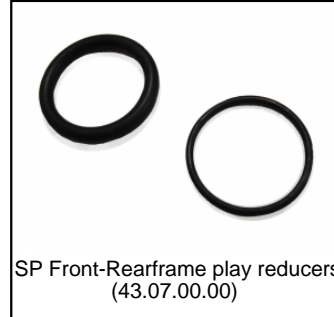

## BERG Race BFR (2014)

The following spare parts are available:

Art. no. 07.10.02.00

Paint pin black RAL 9005  
(15.07.87.00)

Set pedals FP-910  
(40.01.12.20)

SP Front-Rearframe play reducers  
(43.07.00.00)

SP Buitenband Slick 400/140-8  
(43.42.00.80)

SP Wheel Super Slick 5S Black 400  
(43.42.00.92)

SP Wheel Super Slick 5S Black 400R  
(43.42.00.93)

SP Mod. Rear Frame Chainguard  
(51.07.00.10)

SP Mod. Rear Frame Rear axle outer set  
(51.07.00.17)