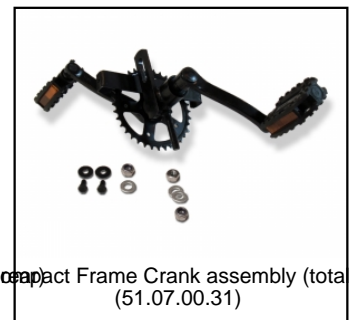

SP XL frame brake bar assembly  
(51.07.00.21)

SP XL Frame Mudguard Carrier 71 degr. and 90 degr.  
(51.07.00.23)

SP XL Frame adjustable steeringbars  
(51.07.00.26)

SP Rear Axle Set (Internal)  
(51.07.00.27)

SP Bracing Rod (Height 296mm)  
(51.07.00.28)

SP Steering Tube  
(51.07.00.29)

SP XL/Compact Frame Chains (for SP XL/Compact)  
(51.07.00.30)

SP XL/Compact Frame Crank assembly (total package)  
(51.07.00.31)