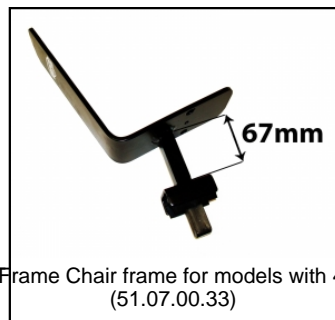

SP XL frame brake bar assembly  
(51.07.00.21)

SP XL Frame Mudguard Carrier 71 degr. and 90 degr.  
(51.07.00.23)

SP XL Frame adjustable steeringbars  
(51.07.00.26)

SP Rear Axle Set (Internal)  
(51.07.00.27)

SP Bracing Rod (Height 296mm)  
(51.07.00.28)

SP Steering Tube  
(51.07.00.29)

SP XL/Compact Frame Chains (for SP XL/Compact)  
(51.07.00.30)

SP XL/Compact Frame Crank assembly (total package)  
(51.07.00.31)

SP XL/Compact frame Cranks  
(51.07.00.32)

SP XL Frame Chair frame for models with 400 tires  
(51.07.00.33)

SP XL Frame Fastener bag  
(51.07.00.35)

SP XL Frame plastic parts  
(51.07.00.36)