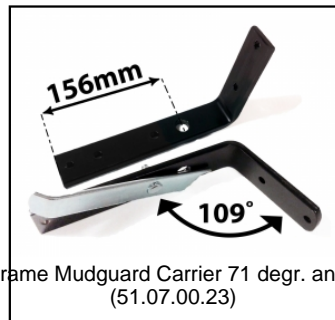

SP Buitenband Slick 400/140-8  
(43.42.00.80)

SP Wheel Super Slick 5S Black 400  
(43.42.00.92)

SP Wheel Super Slick 5S Black 400R  
(43.42.00.93)

SP Mod. Rear Frame Chainguard  
(51.07.00.10)

SP Mod. Rear Frame Rear axle outer set  
(51.07.00.17)

SP XL frame brake bar assembly  
(51.07.00.21)

SP XL Frame Mudguard Carrier 71 degr. and 90 degr.  
(51.07.00.23)

SP XL Frame adjustable steeringbars  
(51.07.00.26)

SP Rear Axle Set (Internal)  
(51.07.00.27)

SP Bracing Rod (Height 296mm)  
(51.07.00.28)

SP Steering Tube  
(51.07.00.29)

SP XL/Compact Frame Chains (for SP XL/Compact)  
(51.07.00.30)

SP XL/Compact Frame Crank assembly (total package)  
(51.07.00.31)